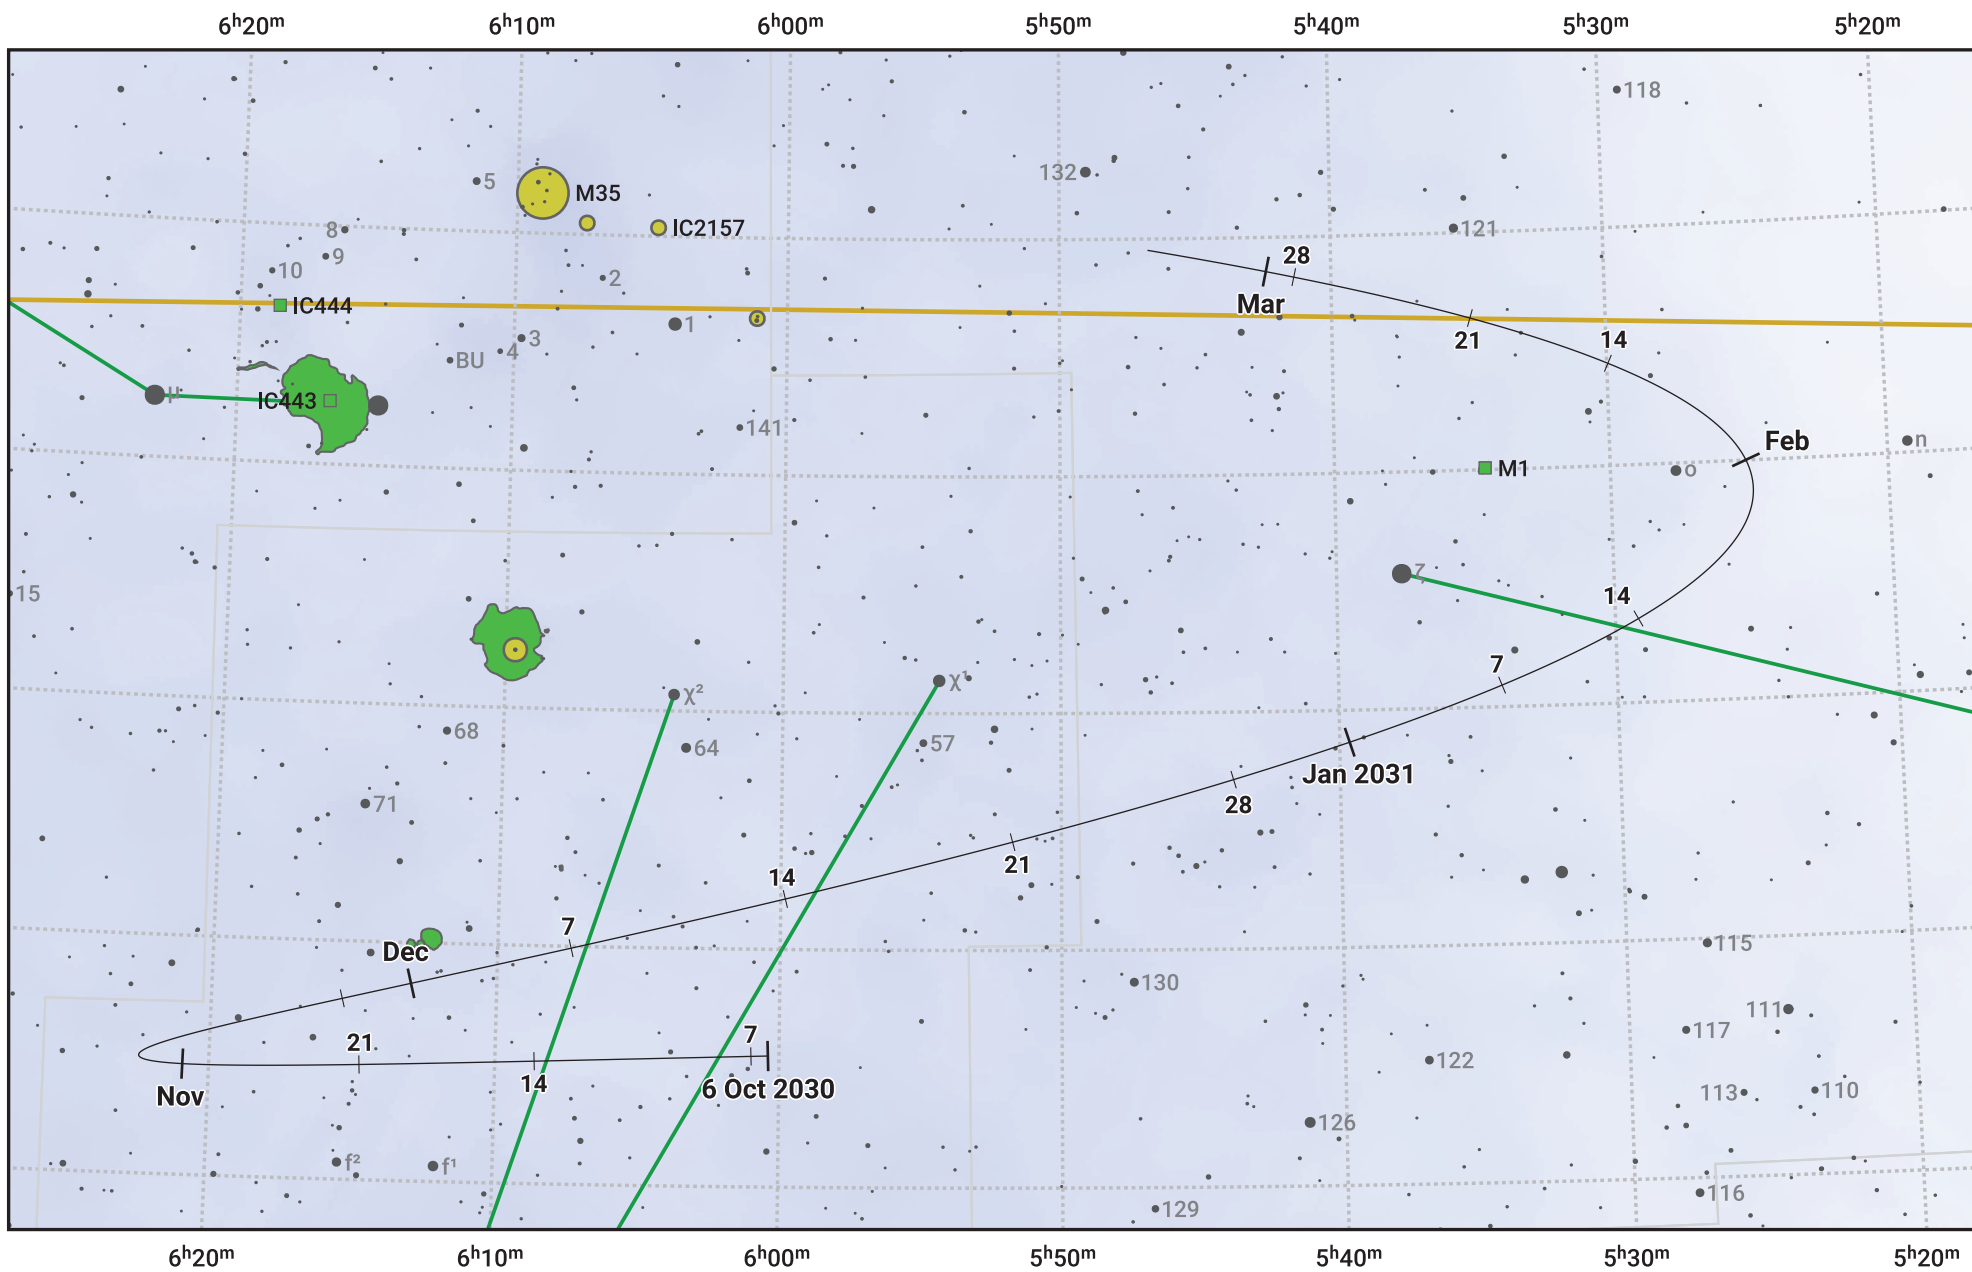

The path of Asteroid 8 Flora around opposition on 20 Dec 2030

© Dominic Ford 2011–2024. Date markers placed at midnight UTC. Downloaded from <https://in-the-sky.org>

Magnitude scale: • 9.0 • 8.0 • 7.0 • 6.0 • 5.0 • 4.0 • 3.0 • 2.0

— Ecliptic Plane

■ Galaxy
 ■ Bright nebula
 ● Open cluster
 ⊕ Globular cluster

Date	Mag	Phase
2030 Nov 1	9.5	95%
2030 Nov 22	9.0	98%
2030 Dec 1	8.8	99%
2031 Jan 1	8.7	100%
2031 Feb 1	9.7	96%
2031 Feb 13	10.0	95%
2031 Mar 1	10.4	94%