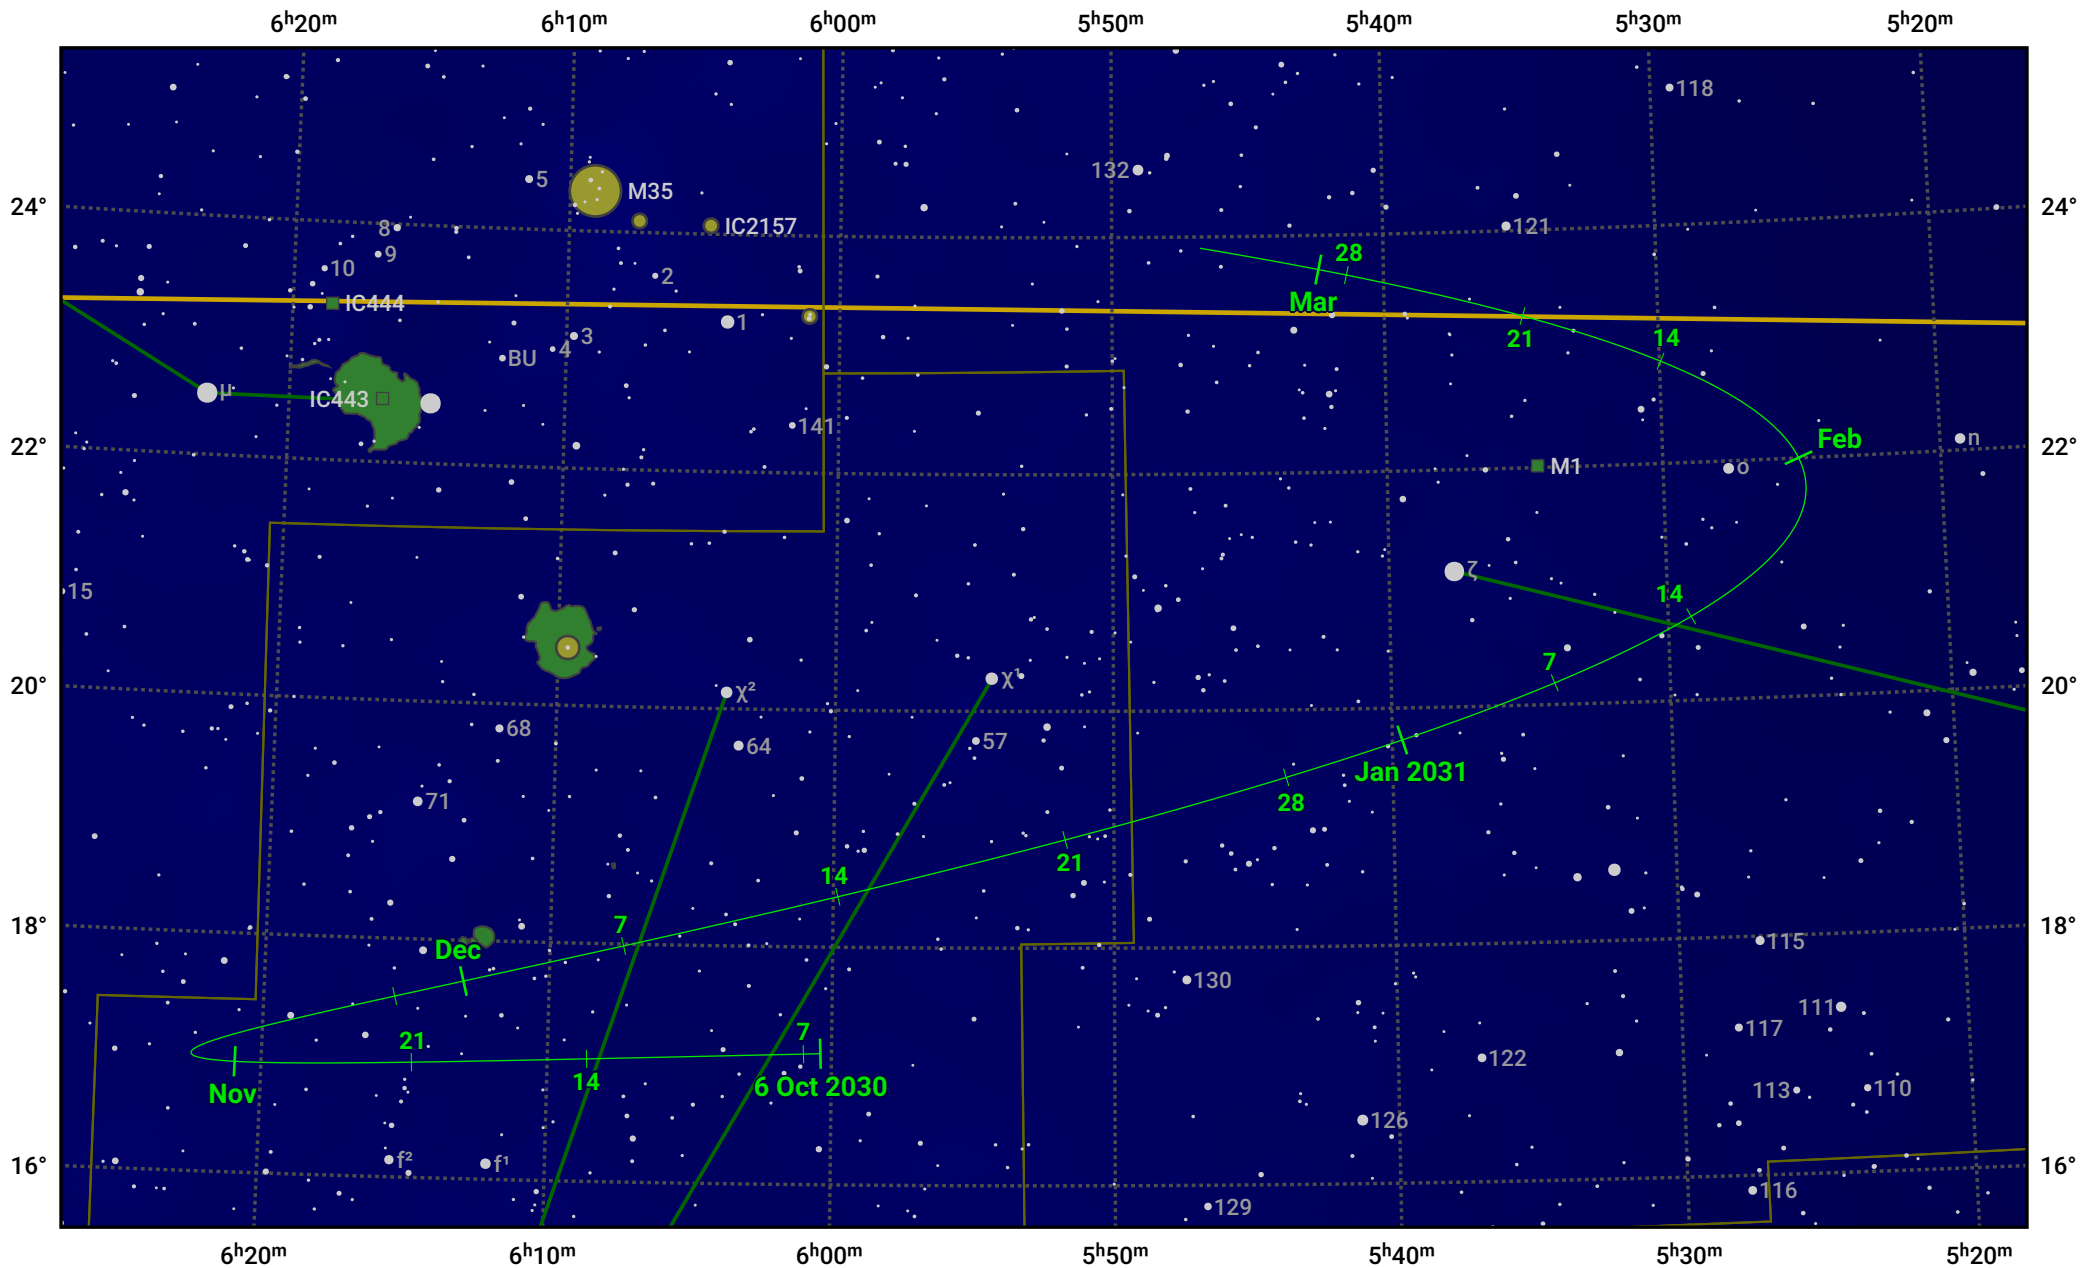

The path of Asteroid 8 Flora around opposition on 20 Dec 2030

© Dominic Ford 2011–2024. Date markers placed at midnight UTC. Downloaded from <https://in-the-sky.org>

Magnitude scale: ● 9.0 ● 8.0 ● 7.0 ● 6.0 ● 5.0 ● 4.0 ● 3.0 ● 2.0

— Ecliptic Plane

● Galaxy ■ Bright nebula ● Open cluster ● Globular cluster

Date	Mag	Phase
2030 Nov 1	9.5	95%
2030 Nov 22	9.0	98%
2030 Dec 1	8.8	99%
2031 Jan 1	8.7	100%
2031 Feb 1	9.7	96%
2031 Feb 13	10.0	95%
2031 Mar 1	10.4	94%