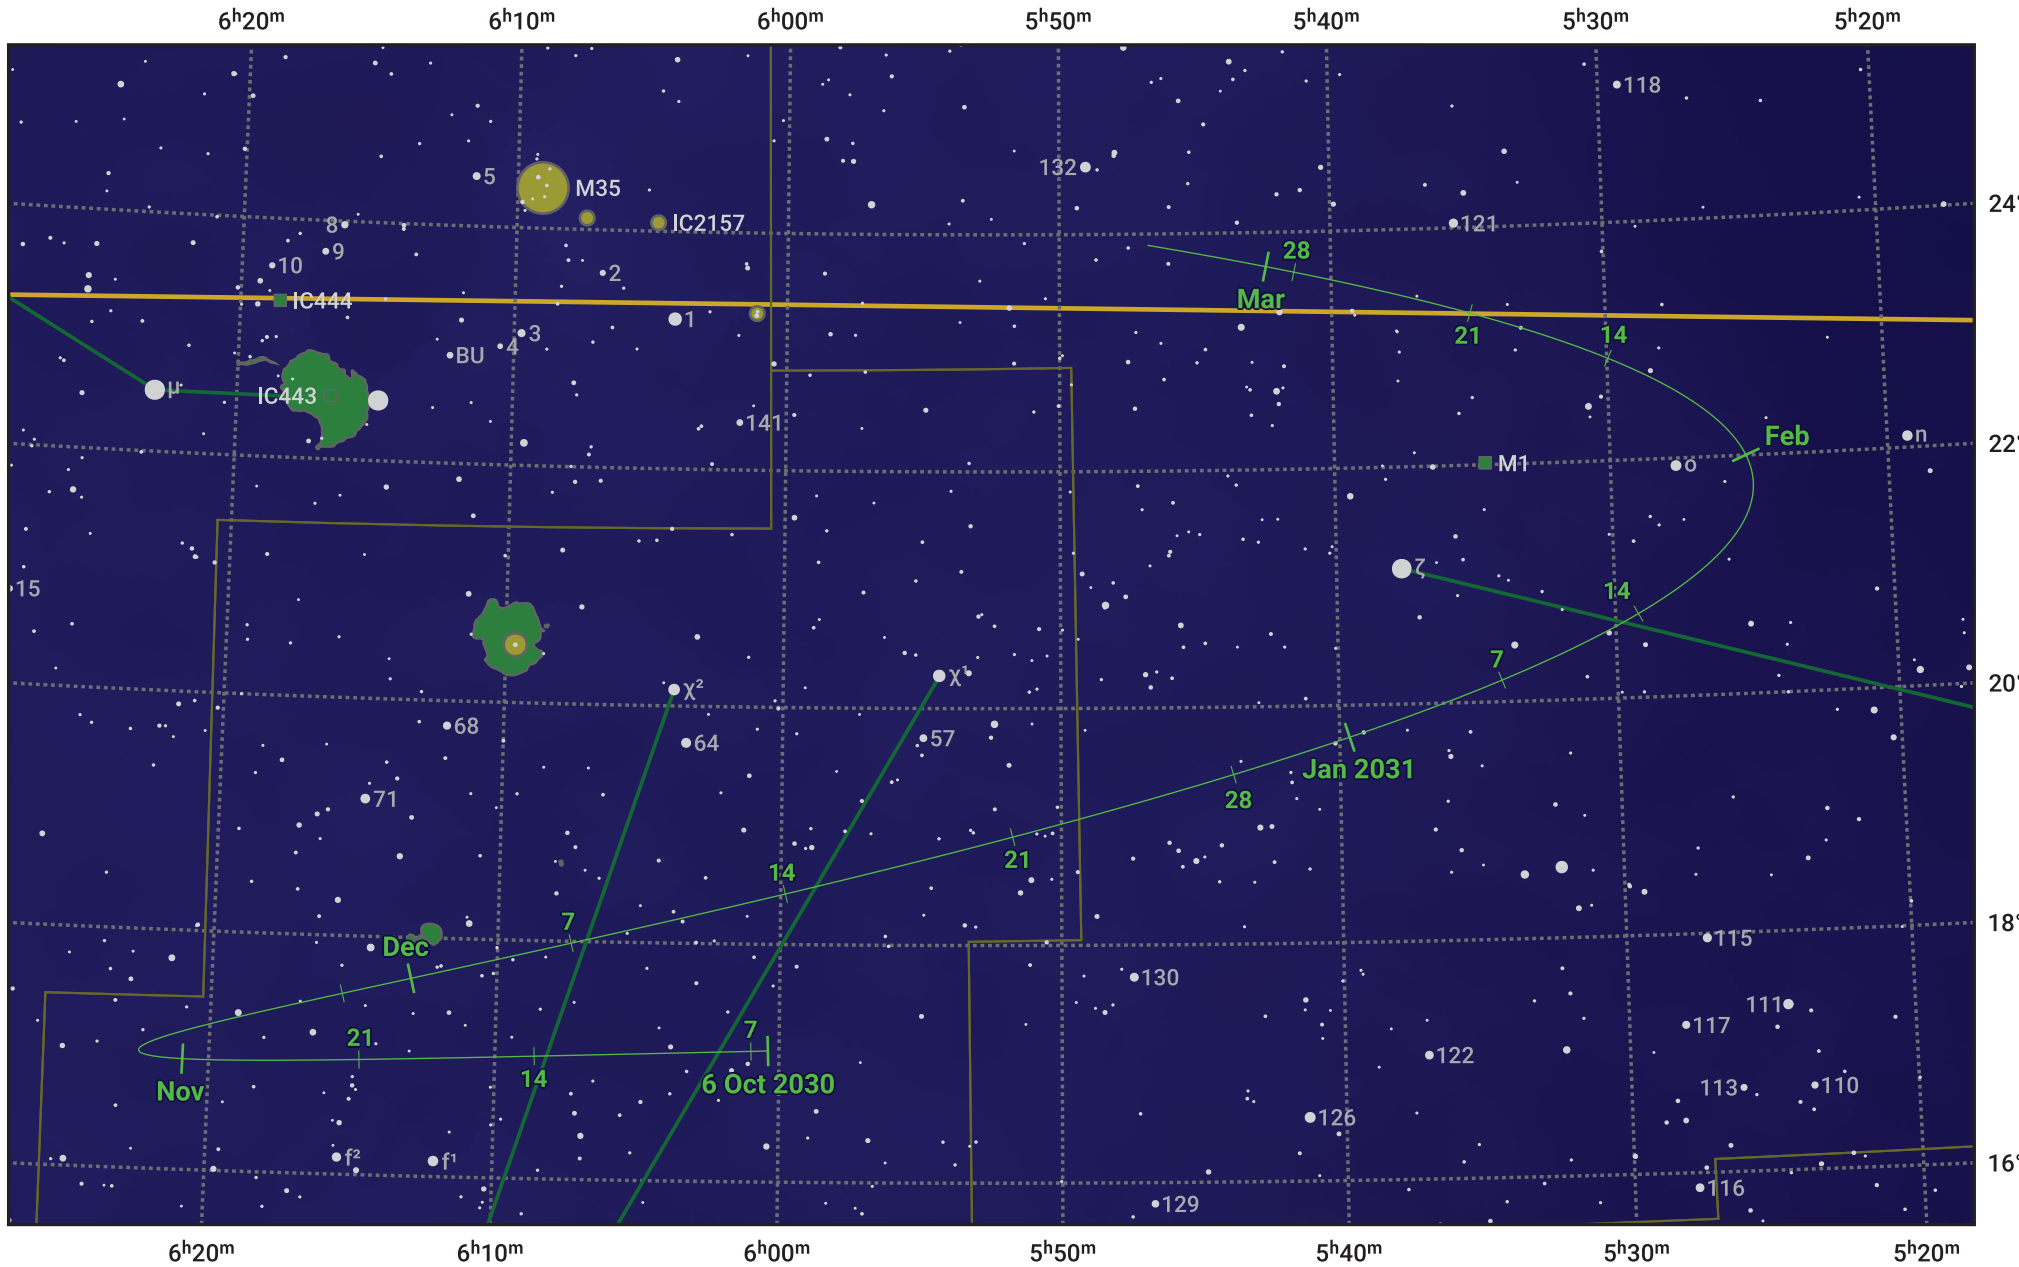

# The path of Asteroid 8 Flora around opposition on 20 Dec 2030

© Dominic Ford 2011–2024. Date markers placed at midnight UTC. Downloaded from <https://in-the-sky.org>

Magnitude scale: ● 9.0 ● 8.0 ● 7.0 ● 6.0 ● 5.0 ● 4.0 ● 3.0 ● 2.0

— Ecliptic Plane

- Galaxy
- Bright nebula
- Open cluster
- ⊕ Globular cluster

Date	Mag	Phase
2030 Nov 1	9.5	95%
2030 Nov 22	9.0	98%
2030 Dec 1	8.8	99%
2031 Jan 1	8.7	100%
2031 Feb 1	9.7	96%
2031 Feb 13	10.0	95%
2031 Mar 1	10.4	94%