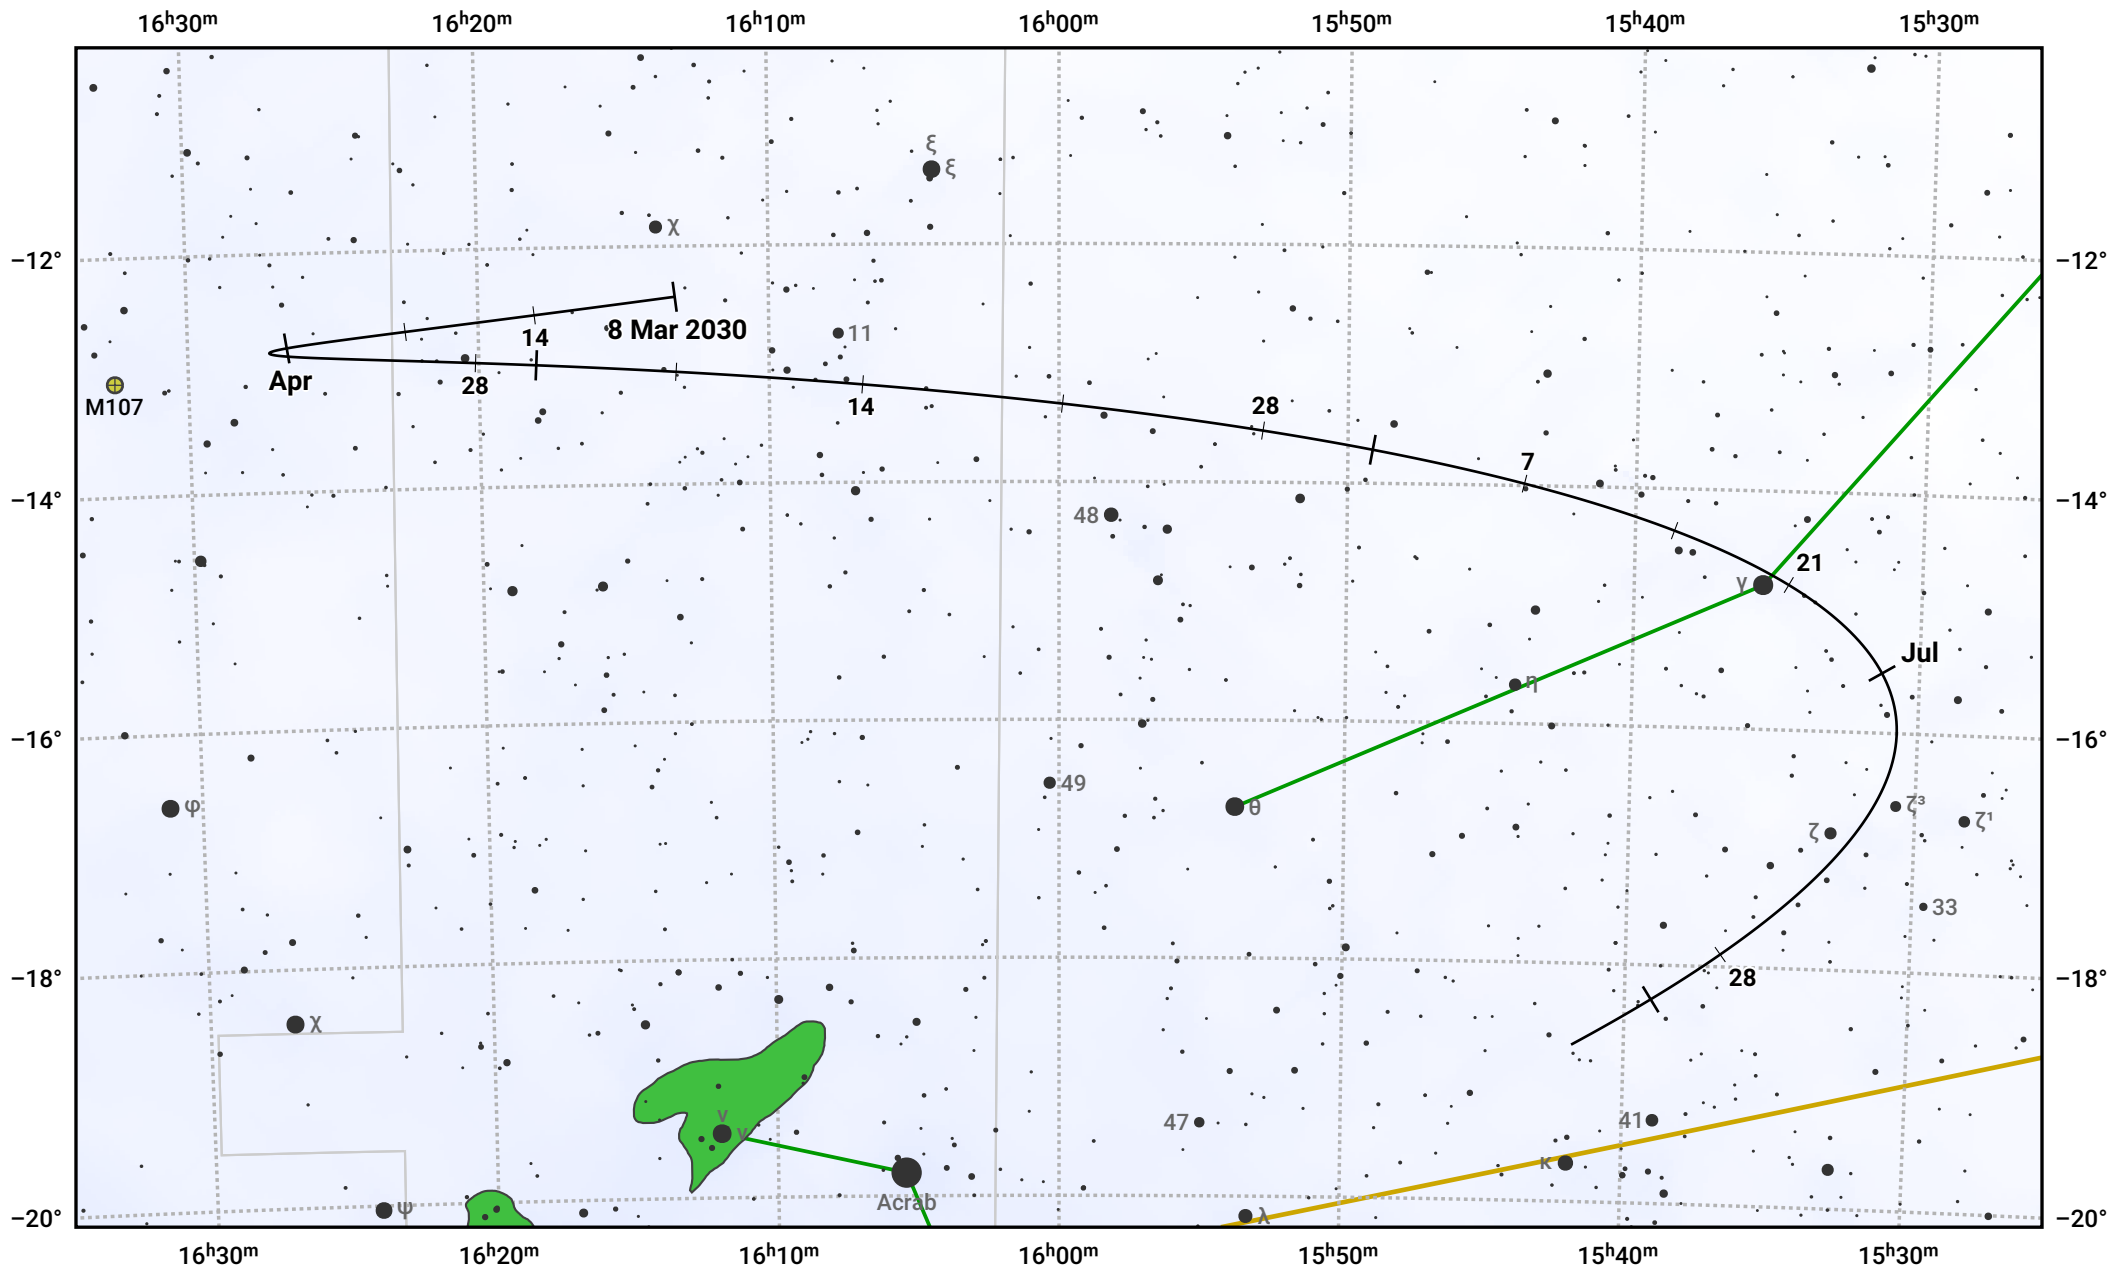

The path of Asteroid 14 Irene around opposition on 22 May 2030

© Dominic Ford 2011–2024. Date markers placed at midnight UTC. Downloaded from <https://in-the-sky.org>

Magnitude scale: 10.0 9.0 8.0 7.0 6.0 5.0 4.0 3.0 2.0

— Ecliptic Plane

Galaxy Bright nebula Open cluster Globular cluster

Date	Mag	Phase
2030 Apr 1	10.3	96%
2030 Apr 30	9.7	99%
2030 May 1	9.6	99%
2030 Jun 1	9.5	100%
2030 Jul 1	10.3	98%
2030 Jul 18	10.7	96%
2030 Aug 1	11.0	96%