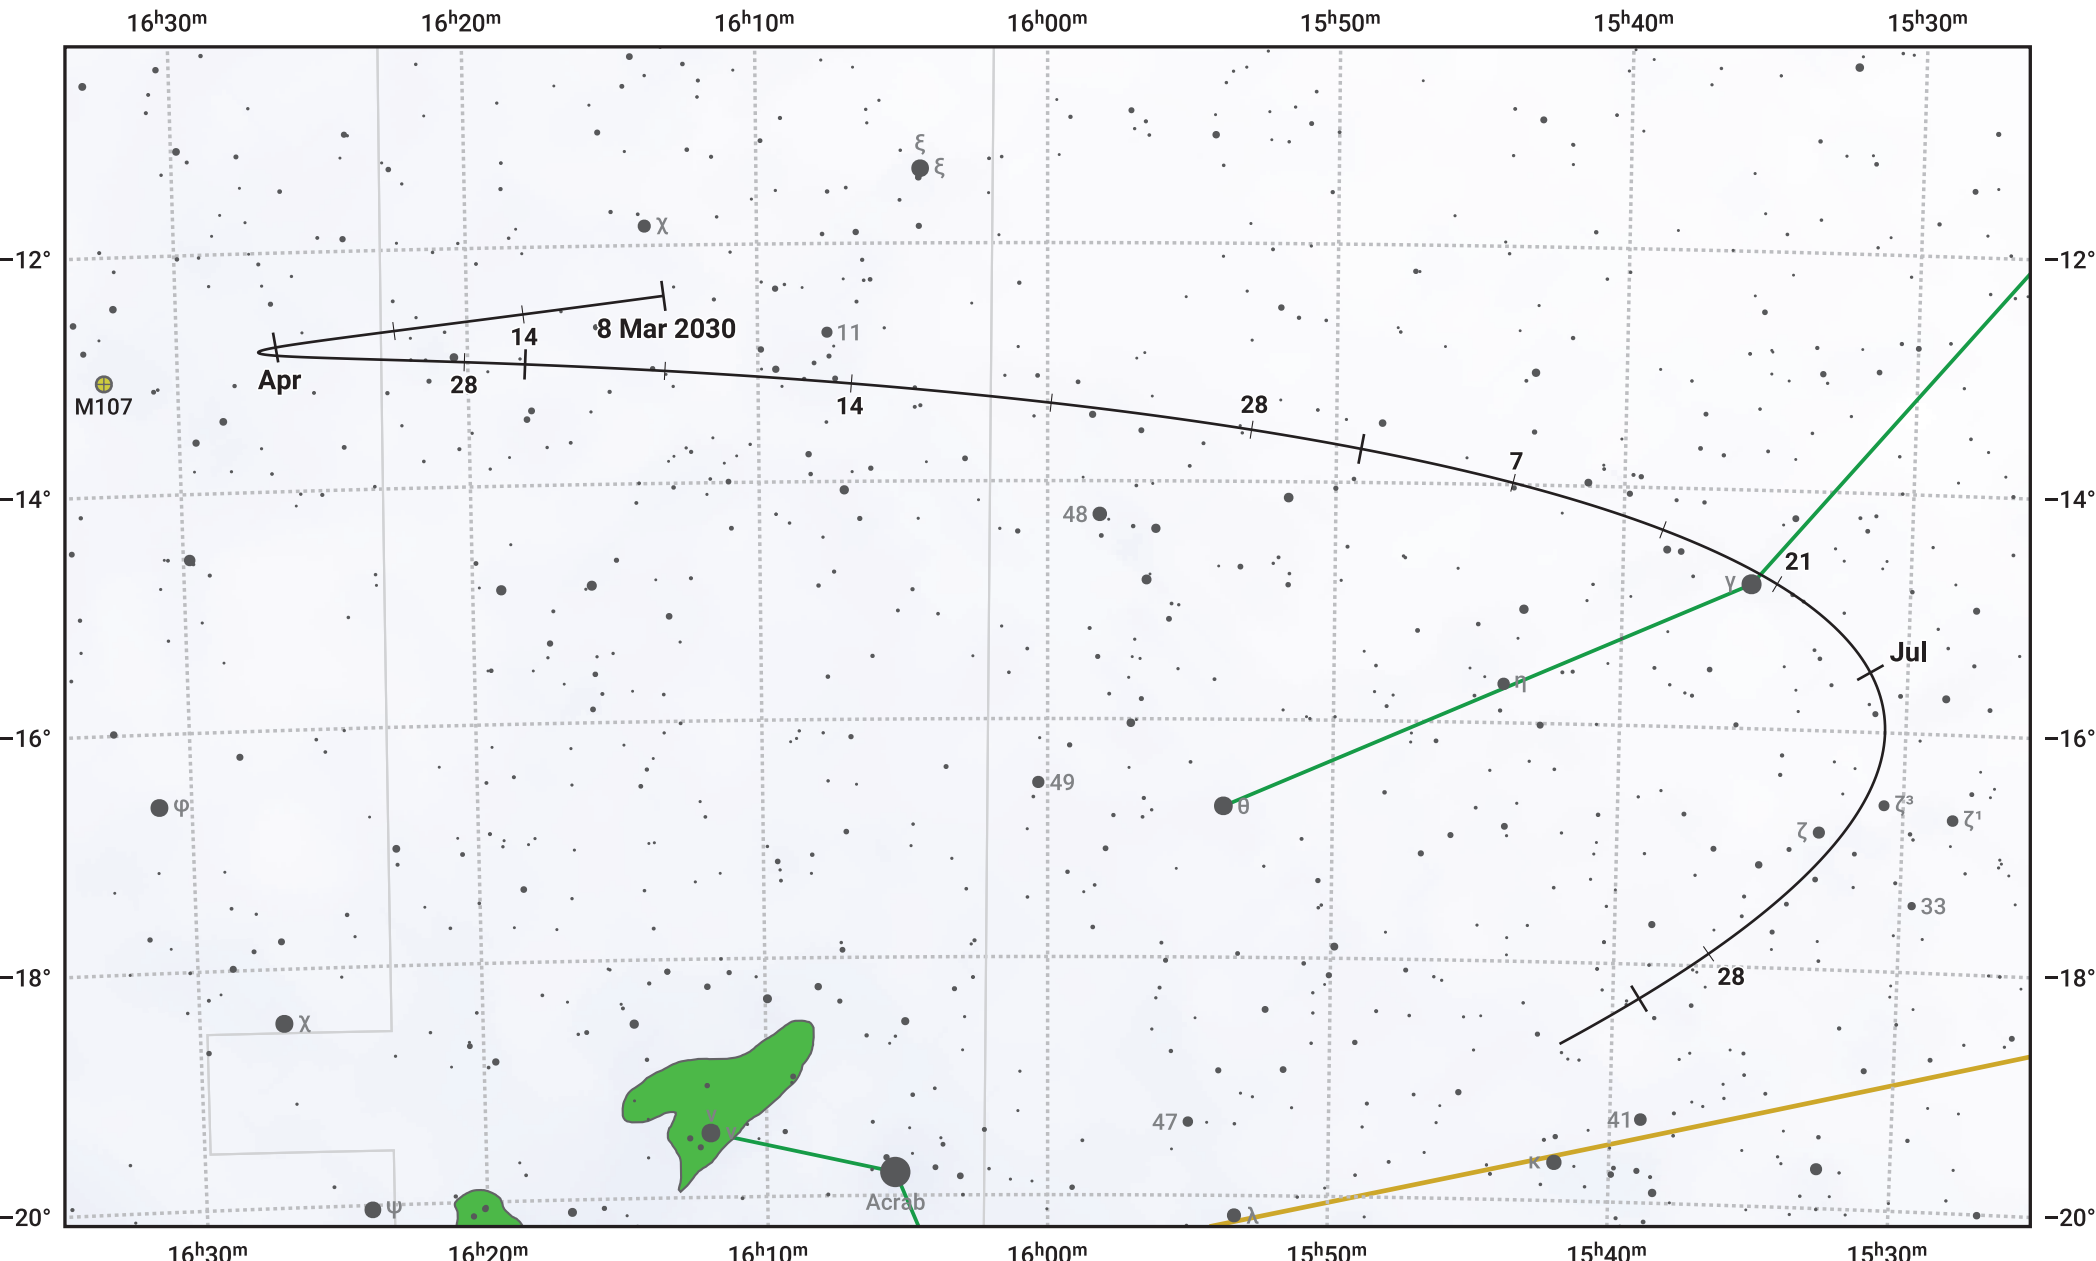

The path of Asteroid 14 Irene around opposition on 22 May 2030

© Dominic Ford 2011–2024. Date markers placed at midnight UTC. Downloaded from <https://in-the-sky.org>

Magnitude scale: 10.0 9.0 8.0 7.0 6.0 5.0 4.0 3.0 2.0

— Ecliptic Plane

- Galaxy
- Bright nebula
- Open cluster
- ⊕ Globular cluster

Date	Mag	Phase
2030 Apr 1	10.3	96%
2030 Apr 30	9.7	99%
2030 May 1	9.6	99%
2030 Jun 1	9.5	100%
2030 Jul 1	10.3	98%
2030 Jul 18	10.7	96%
2030 Aug 1	11.0	96%