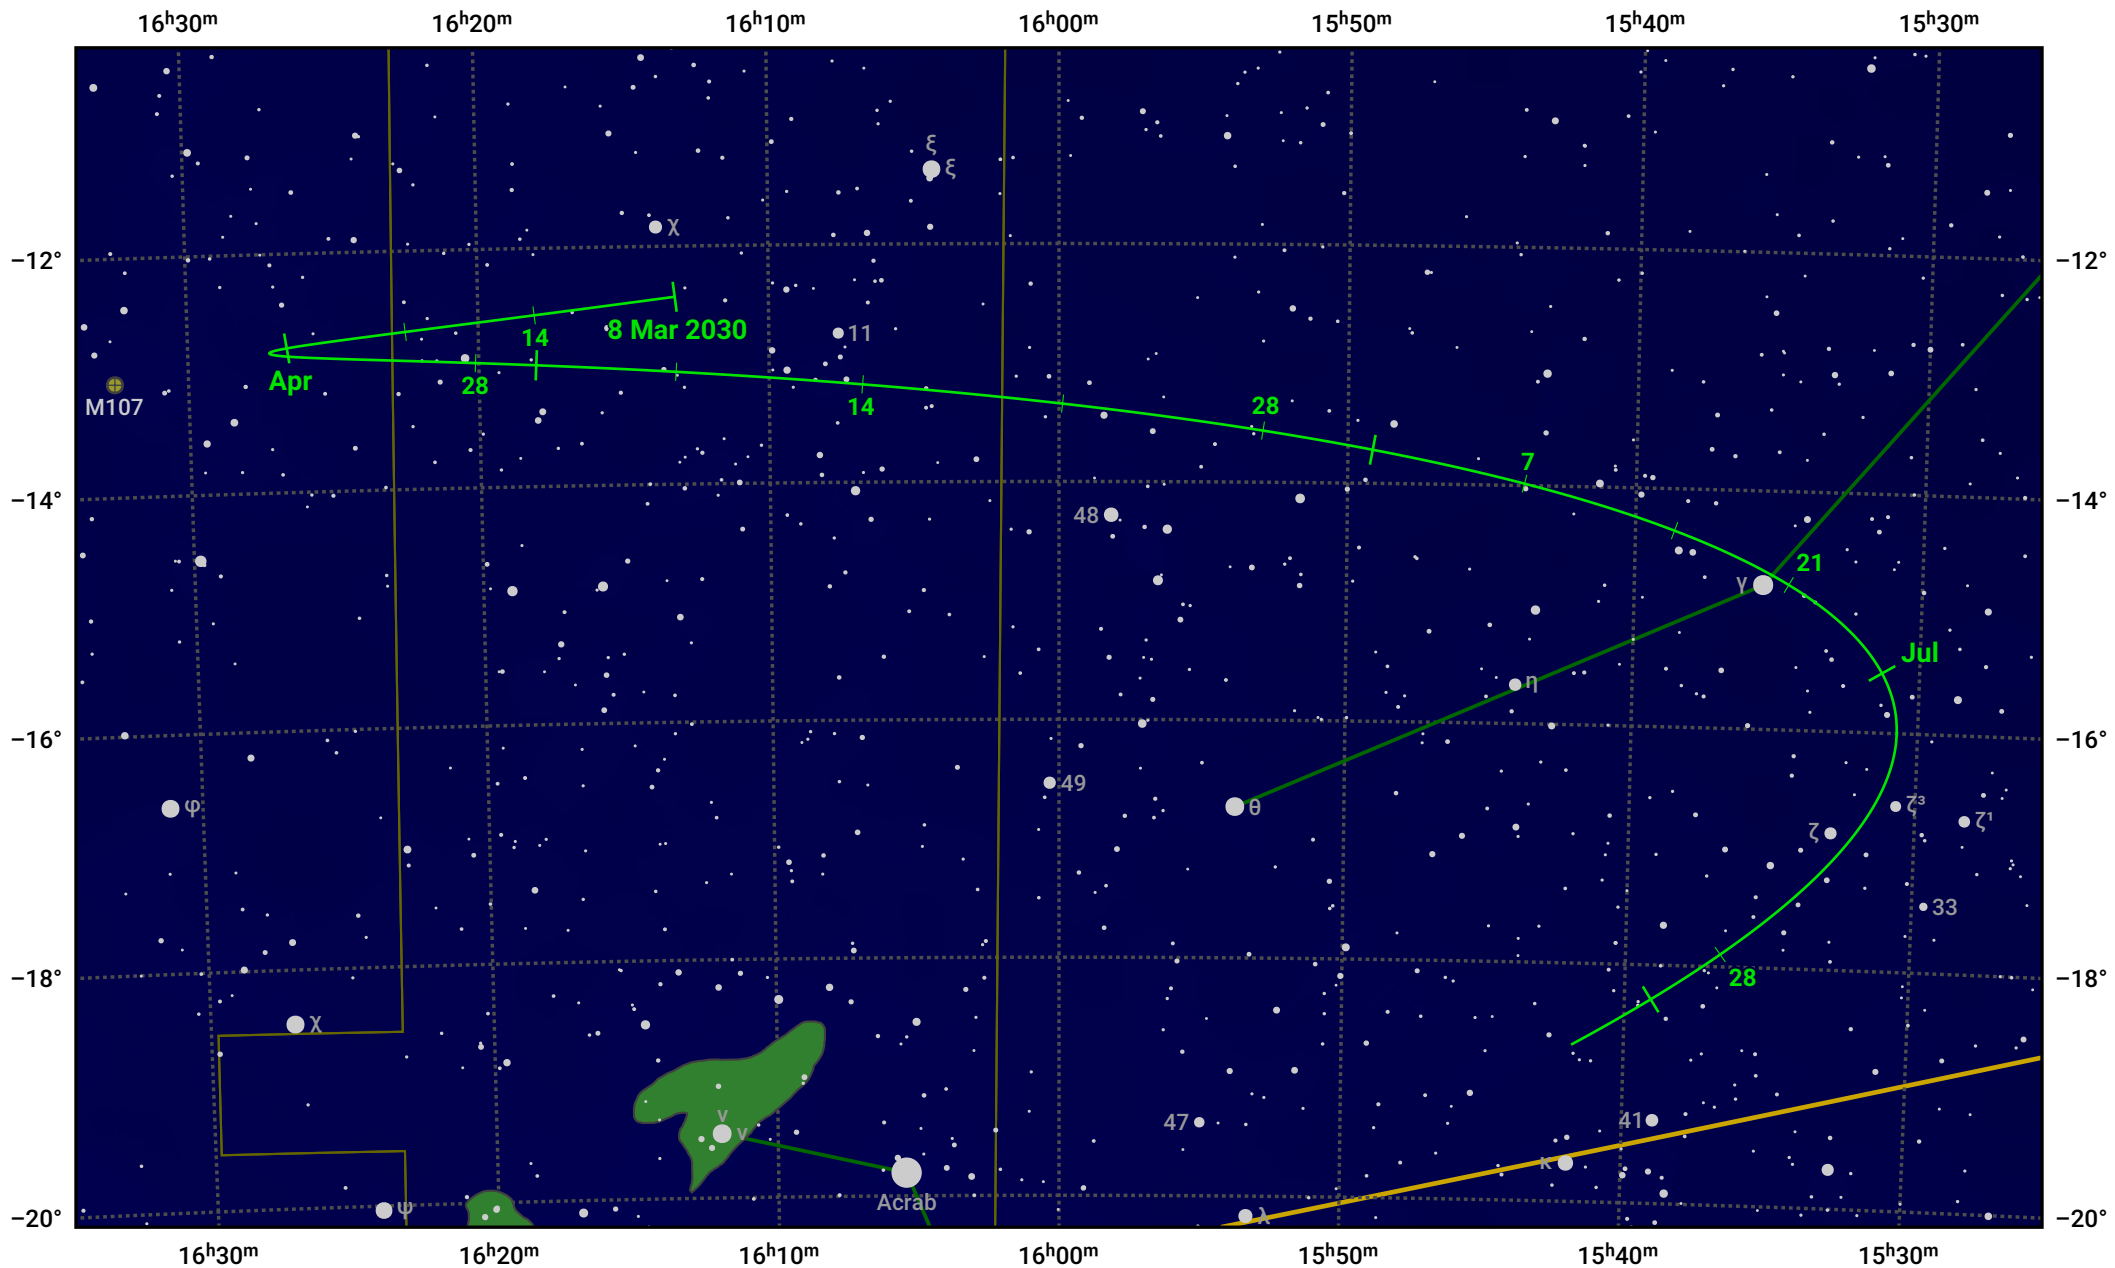

# The path of Asteroid 14 Irene around opposition on 22 May 2030

© Dominic Ford 2011–2024. Date markers placed at midnight UTC. Downloaded from <https://in-the-sky.org>

Magnitude scale: 10.0 9.0 8.0 7.0 6.0 5.0 4.0 3.0 2.0

— Ecliptic Plane

Galaxy Bright nebula Open cluster Globular cluster

Date	Mag	Phase
2030 Apr 1	10.3	96%
2030 Apr 30	9.7	99%
2030 May 1	9.6	99%
2030 Jun 1	9.5	100%
2030 Jul 1	10.3	98%
2030 Jul 18	10.7	96%
2030 Aug 1	11.0	96%