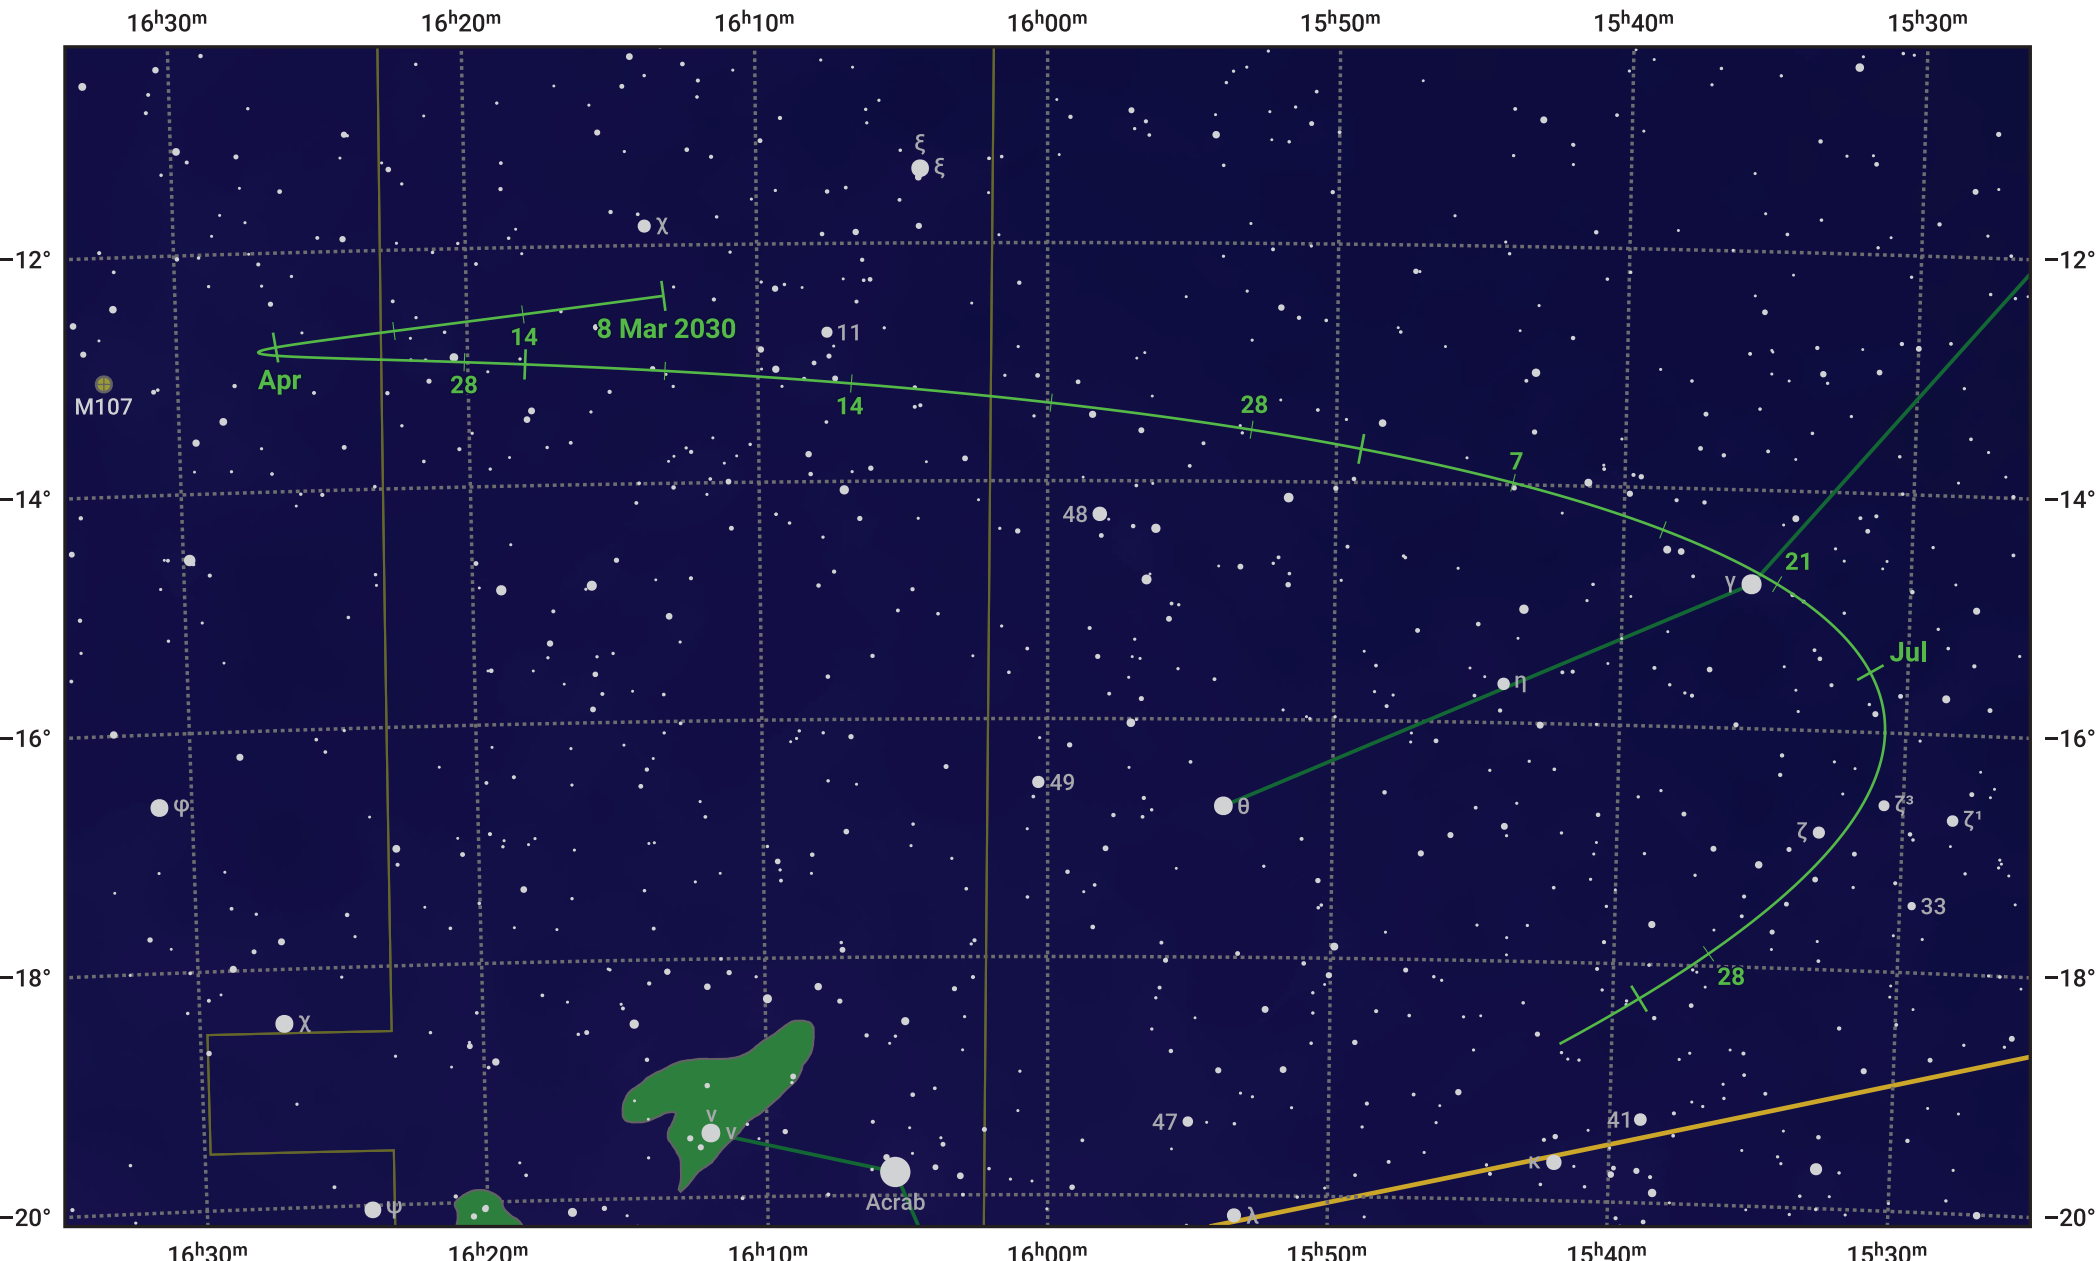

# The path of Asteroid 14 Irene around opposition on 22 May 2030

© Dominic Ford 2011–2024. Date markers placed at midnight UTC. Downloaded from <https://in-the-sky.org>

Magnitude scale: 10.0 9.0 8.0 7.0 6.0 5.0 4.0 3.0 2.0

— Ecliptic Plane

Galaxy Bright nebula Open cluster Globular cluster

| Date        | Mag  | Phase |
|-------------|------|-------|
| 2030 Apr 1  | 10.3 | 96%   |
| 2030 Apr 30 | 9.7  | 99%   |
| 2030 May 1  | 9.6  | 99%   |
| 2030 Jun 1  | 9.5  | 100%  |
| 2030 Jul 1  | 10.3 | 98%   |
| 2030 Jul 18 | 10.7 | 96%   |
| 2030 Aug 1  | 11.0 | 96%   |