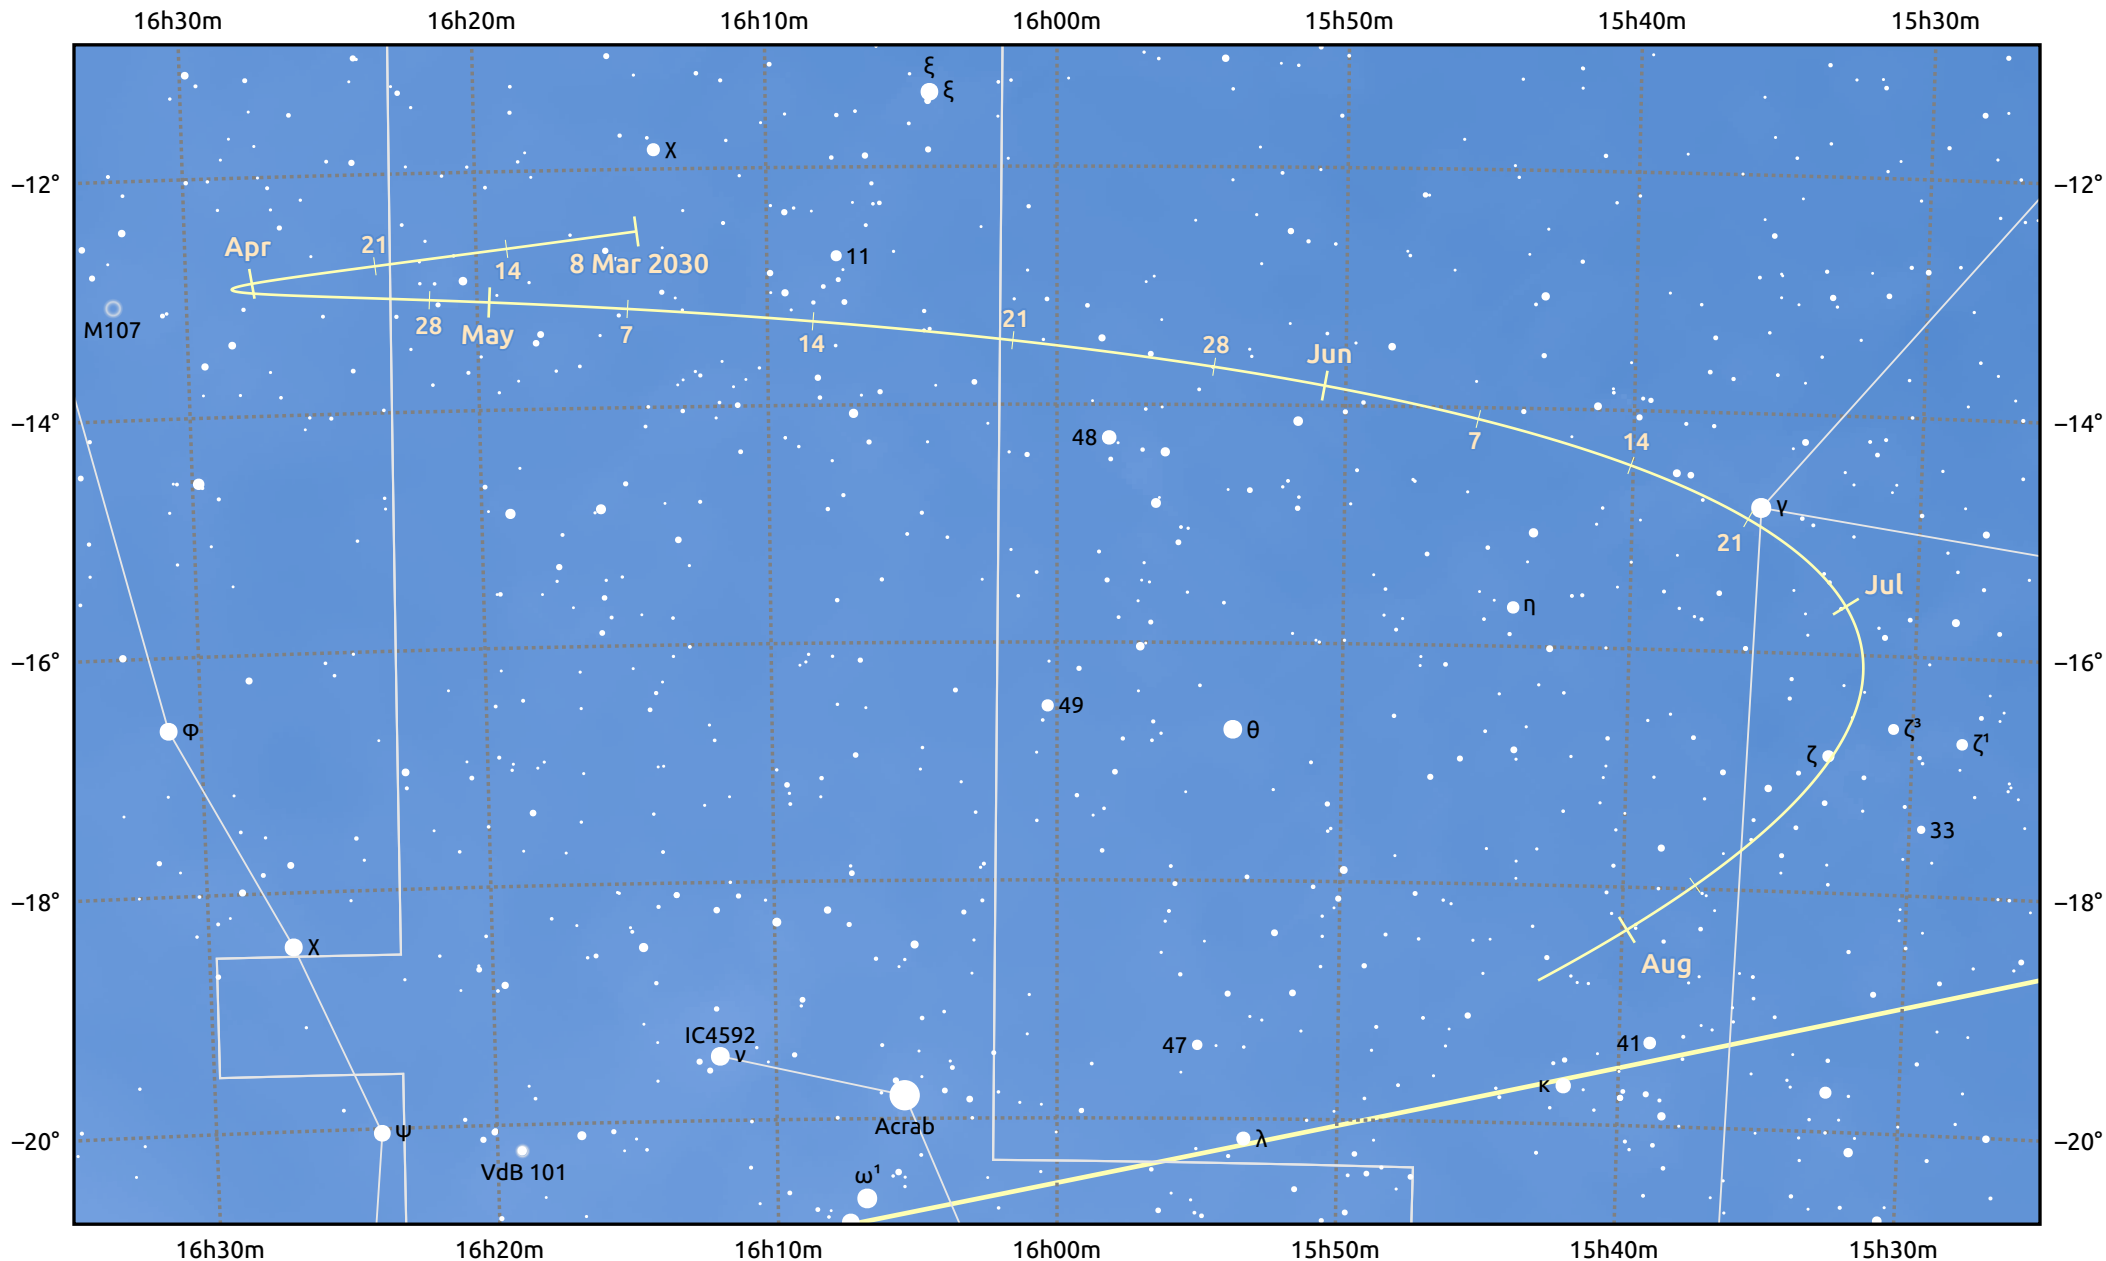

The path of Asteroid 14 Irene around opposition on 22 May 2030

© Dominic Ford 2011–2025. Date markers placed at midnight UTC. Downloaded from <https://in-the-sky.org>

Magnitude scale: 10.0 9.0 8.0 7.0 6.0 5.0 4.0 3.0 2.0

Ecliptic Plane

Galaxy Bright nebula Open cluster Globular cluster Planetary nebula

Date	Mag	Phase
2030 Apr 1	10.3	96%
2030 Apr 30	9.7	99%
2030 May 1	9.7	99%
2030 Jun 1	9.4	100%
2030 Jul 1	10.3	98%
2030 Jul 18	10.7	97%
2030 Aug 1	11.0	96%