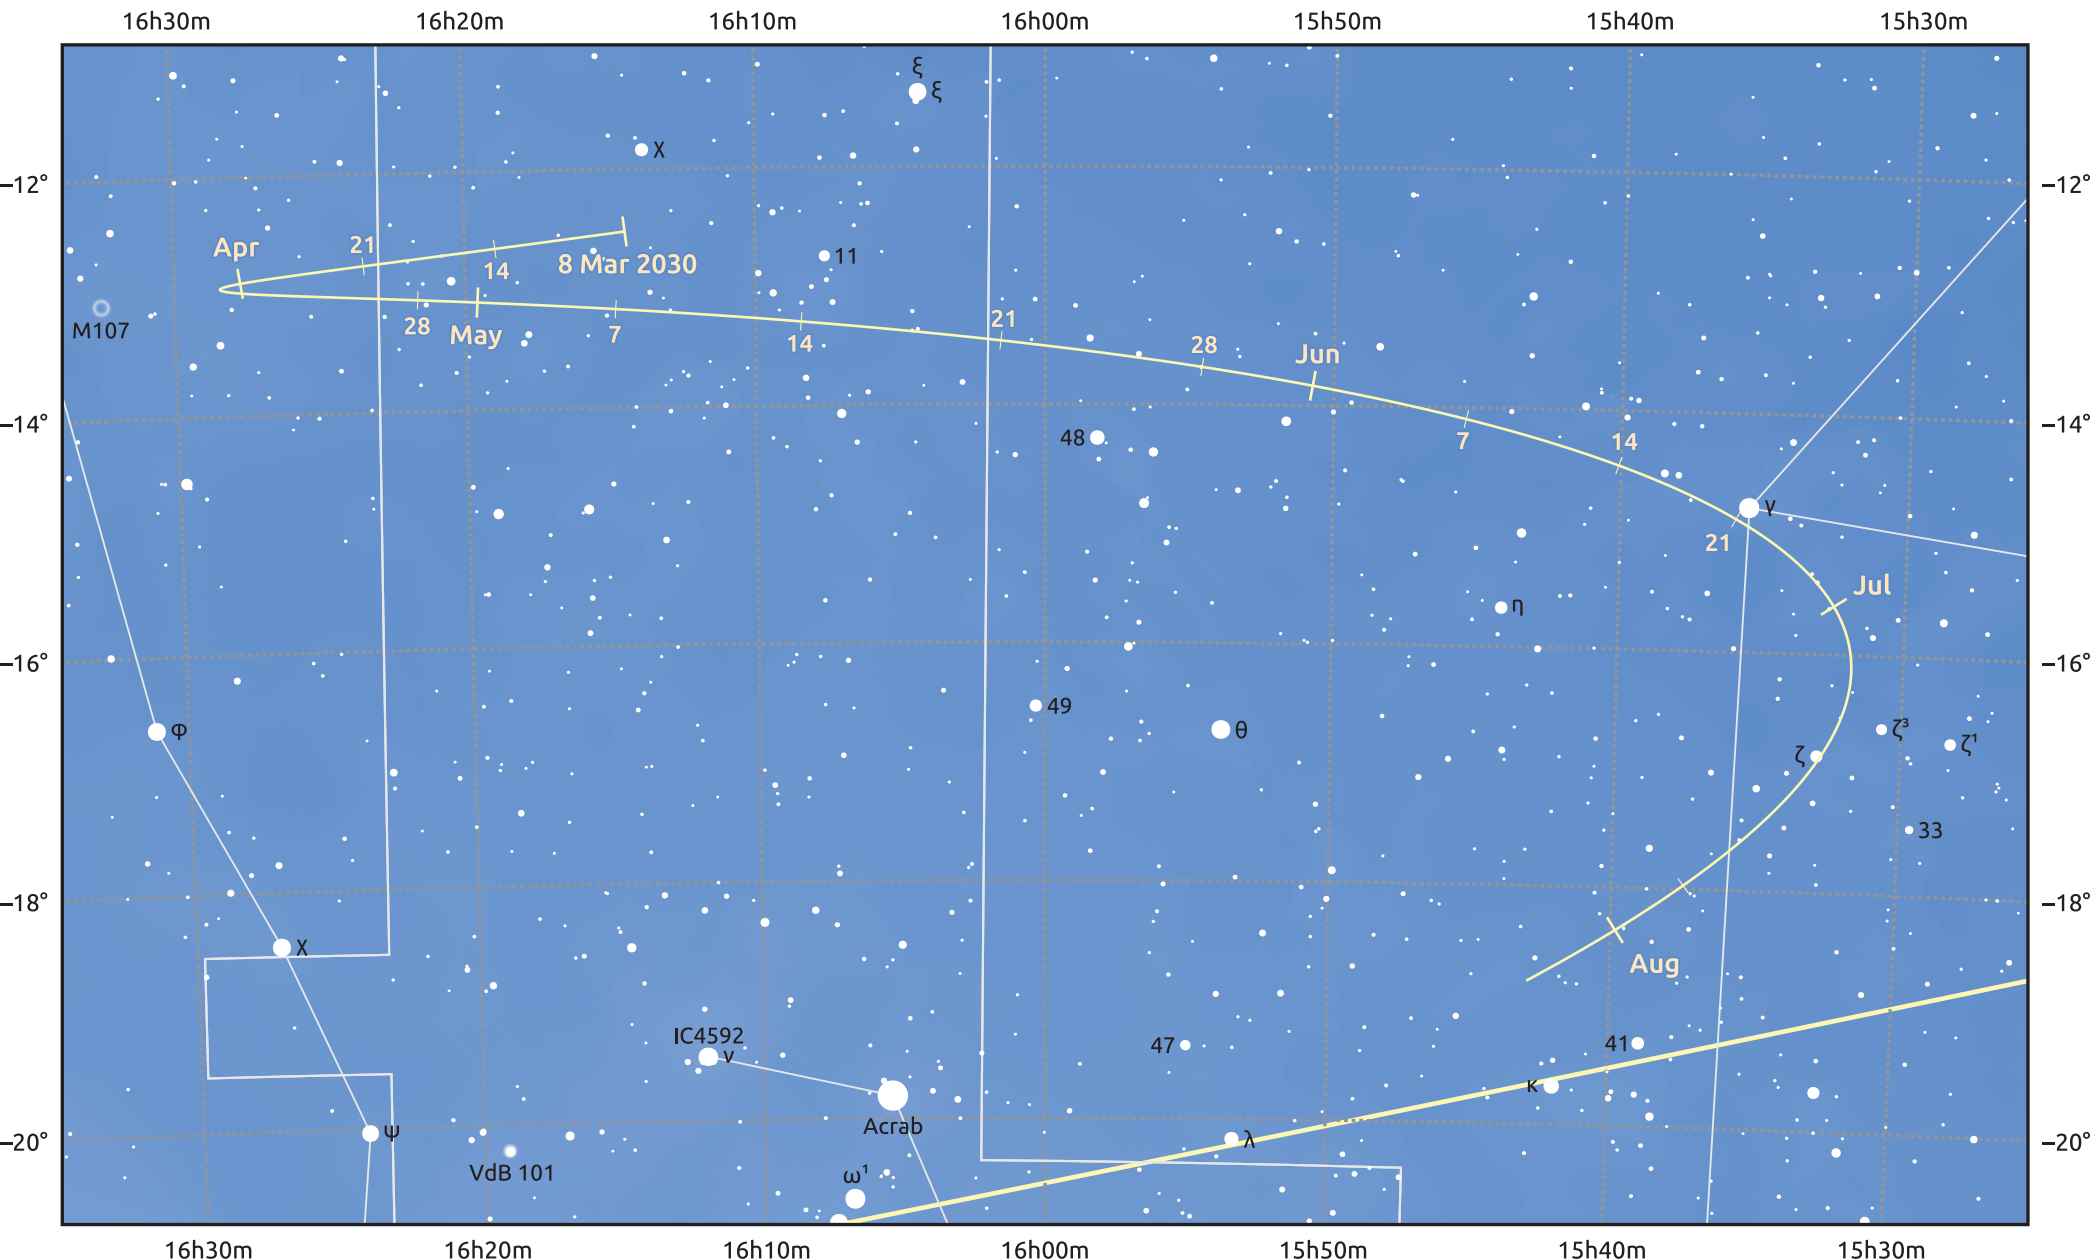

# The path of Asteroid 14 Irene around opposition on 22 May 2030

© Dominic Ford 2011–2025. Date markers placed at midnight UTC. Downloaded from <https://in-the-sky.org>

Magnitude scale: 10.0 9.0 8.0 7.0 6.0 5.0 4.0 3.0 2.0

Ecliptic Plane

Galaxy Bright nebula Open cluster Globular cluster Planetary nebula

Date	Mag	Phase
2030 Apr 1	10.3	96%
2030 Apr 30	9.7	99%
2030 May 1	9.7	99%
2030 Jun 1	9.4	100%
2030 Jul 1	10.3	98%
2030 Jul 18	10.7	97%
2030 Aug 1	11.0	96%