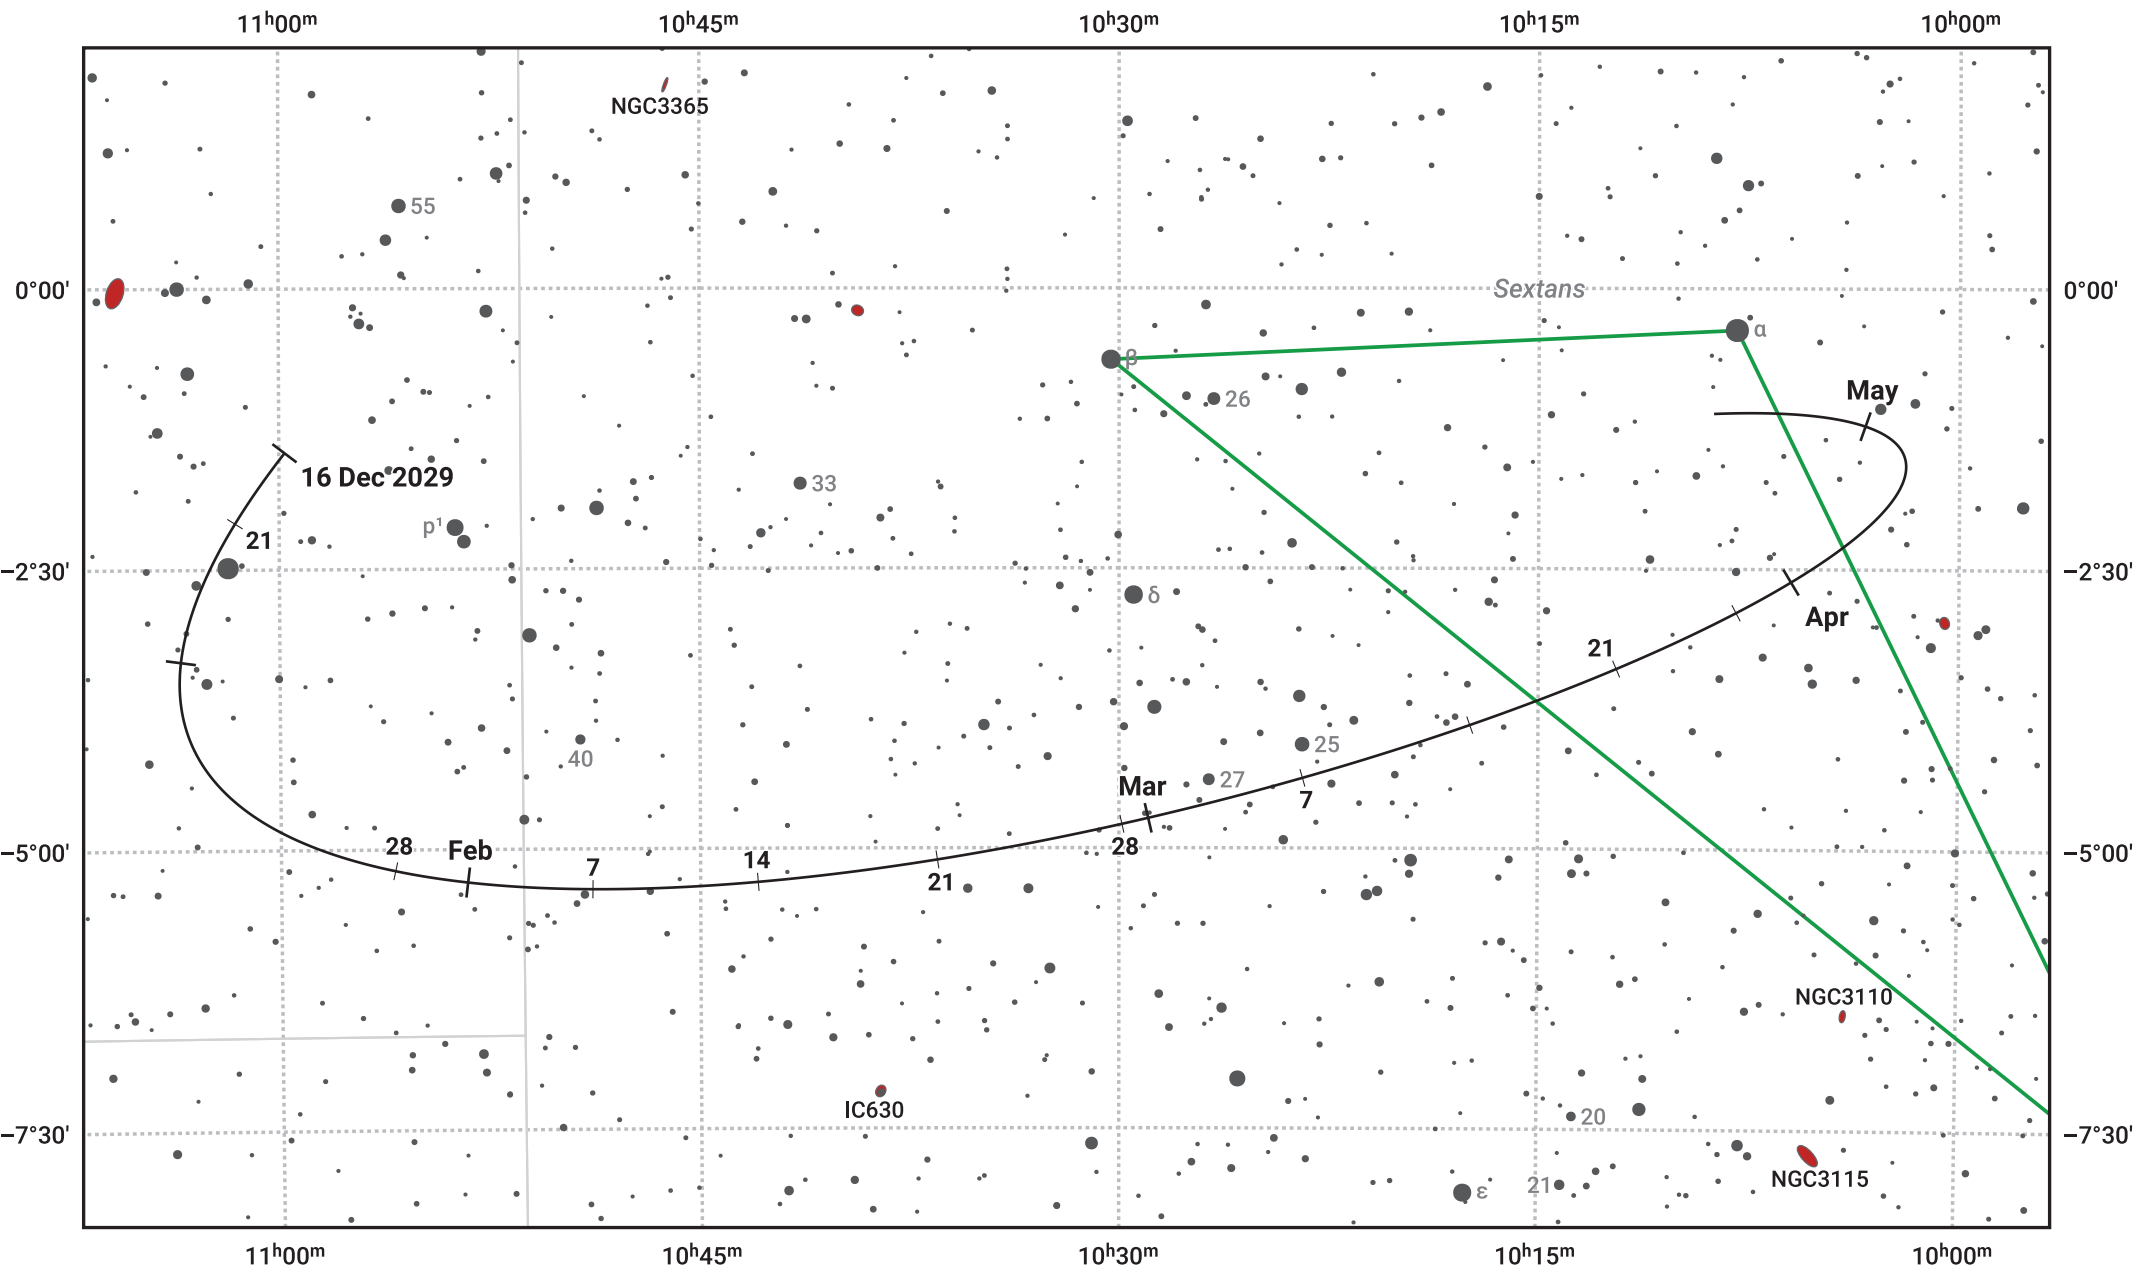

The path of Asteroid 15 Eunomia around opposition on 1 Mar 2030

© Dominic Ford 2011–2024. Date markers placed at midnight UTC. Downloaded from <https://in-the-sky.org>

Magnitude scale: •10.0 •9.0 •8.0 •7.0 •6.0 •5.0 •4.0

— Ecliptic Plane

● Galaxy
 ■ Bright nebula
 ● Open cluster
 ⊕ Globular cluster

Date	Mag
2030 Jan 1	10.4
2030 Feb 1	9.9
2030 Feb 20	9.6
2030 Mar 1	9.5
2030 Apr 1	10.1
2030 Apr 27	10.6
2030 May 1	10.7