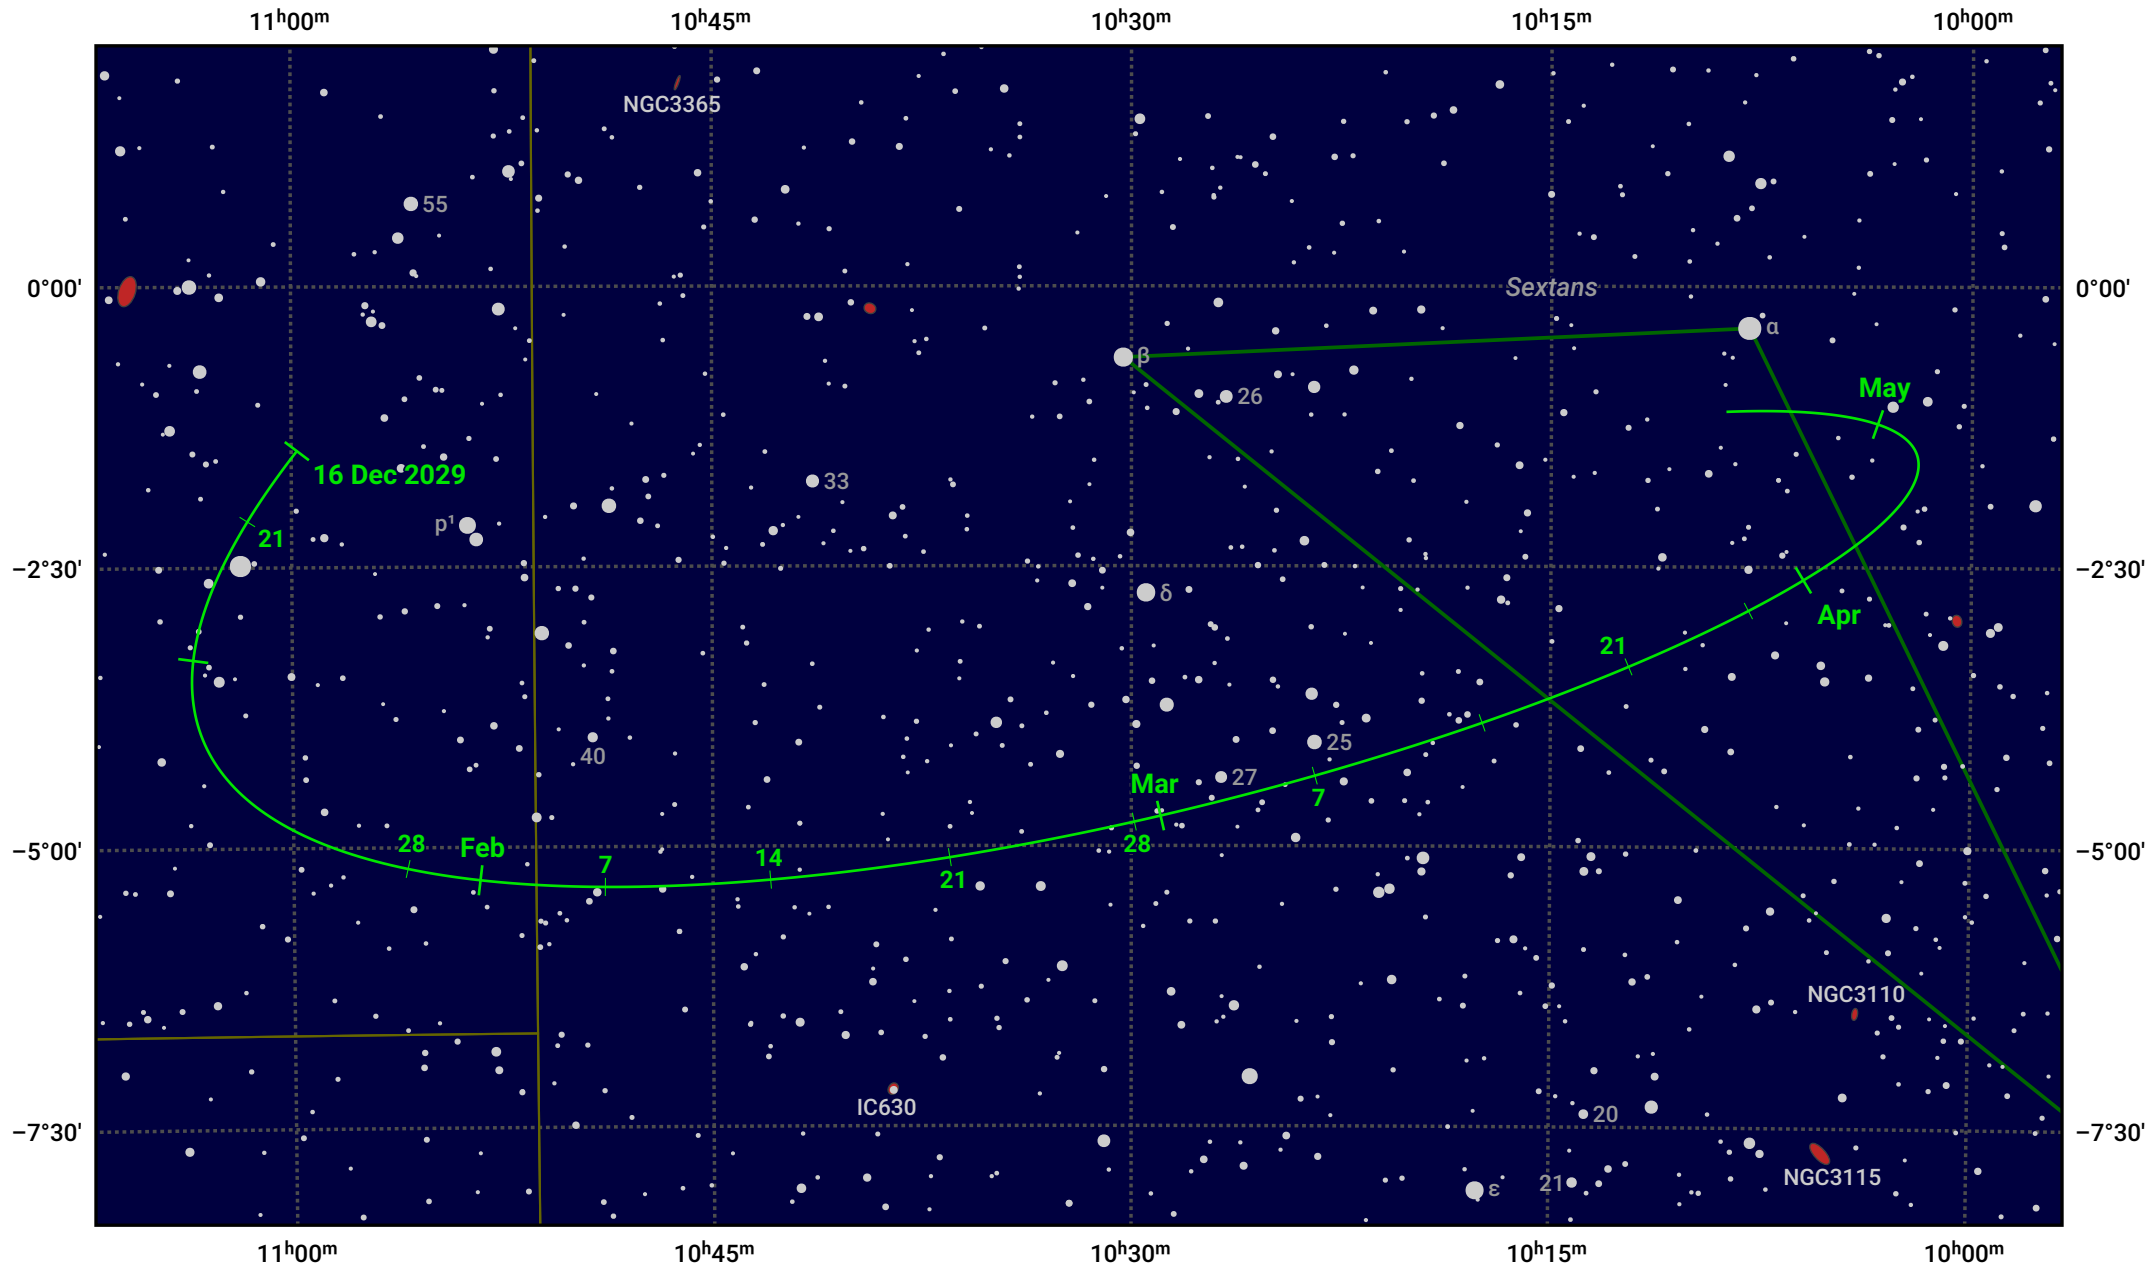

# The path of Asteroid 15 Eunomia around opposition on 1 Mar 2030

© Dominic Ford 2011–2024. Date markers placed at midnight UTC. Downloaded from <https://in-the-sky.org>

Magnitude scale: ● 10.0 ● 9.0 ● 8.0 ● 7.0 ● 6.0 ● 5.0 ● 4.0

— Ecliptic Plane

● Galaxy    ■ Bright nebula    ● Open cluster    ● Globular cluster

Date	Mag
2030 Jan 1	10.4
2030 Feb 1	9.9
2030 Feb 20	9.6
2030 Mar 1	9.5
2030 Apr 1	10.1
2030 Apr 27	10.6
2030 May 1	10.7