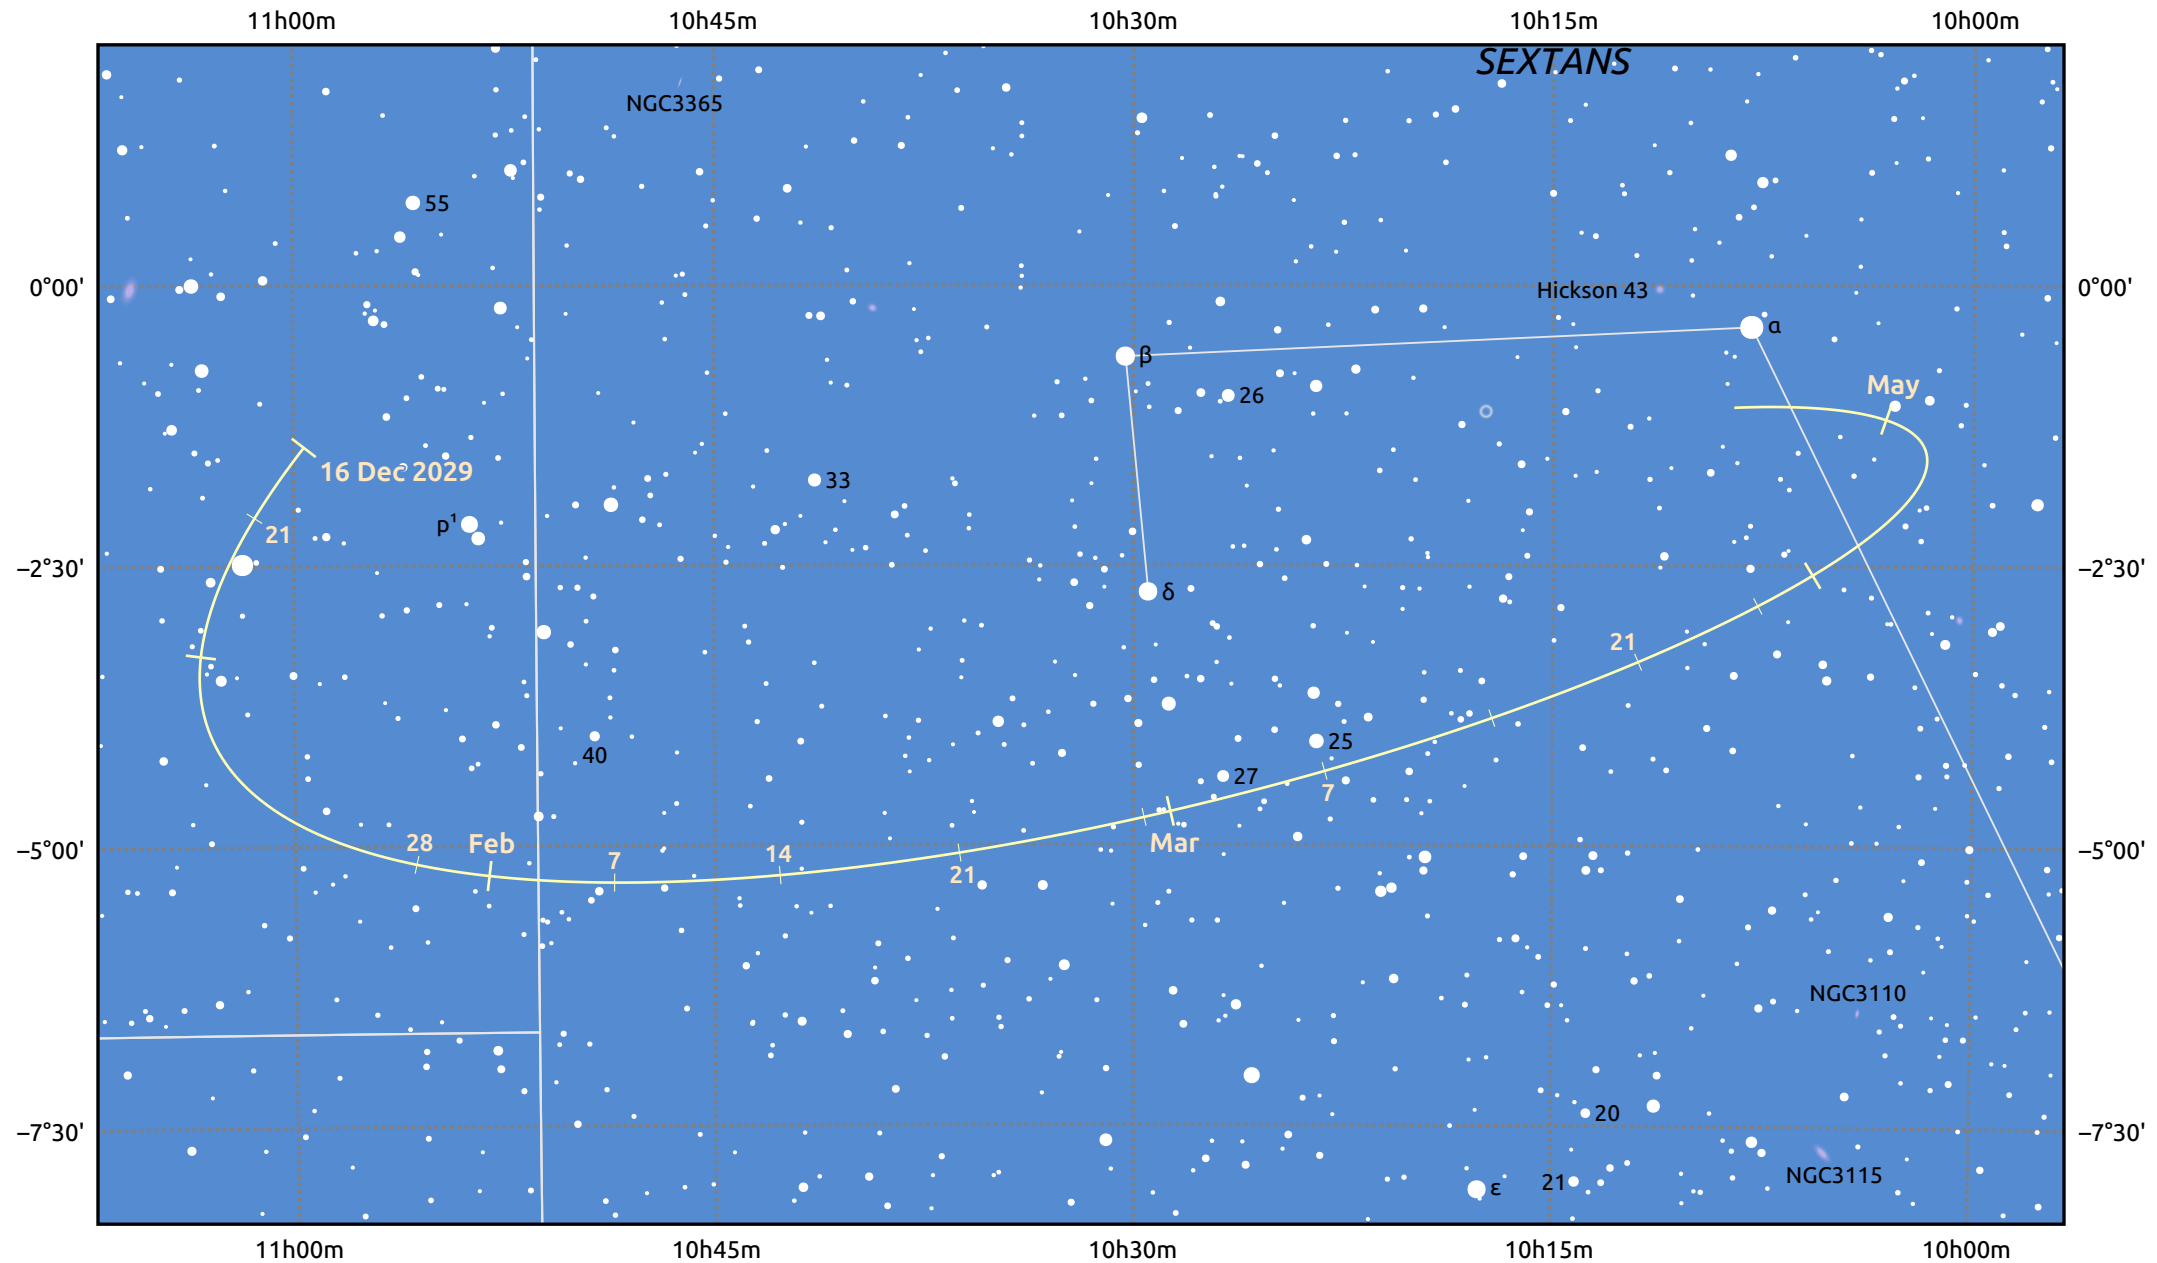

# The path of Asteroid 15 Eunomia around opposition on 1 Mar 2030

© Dominic Ford 2011–2025. Date markers placed at midnight UTC. Downloaded from <https://in-the-sky.org>

Magnitude scale:  10.0  9.0  8.0  7.0  6.0  5.0  4.0

Ecliptic Plane

Galaxy  Bright nebula  Open cluster  Globular cluster  Planetary nebula

Date	Mag
2030 Jan 1	10.4
2030 Feb 1	9.9
2030 Feb 20	9.6
2030 Mar 1	9.5
2030 Apr 1	10.1
2030 Apr 27	10.6
2030 May 1	10.7