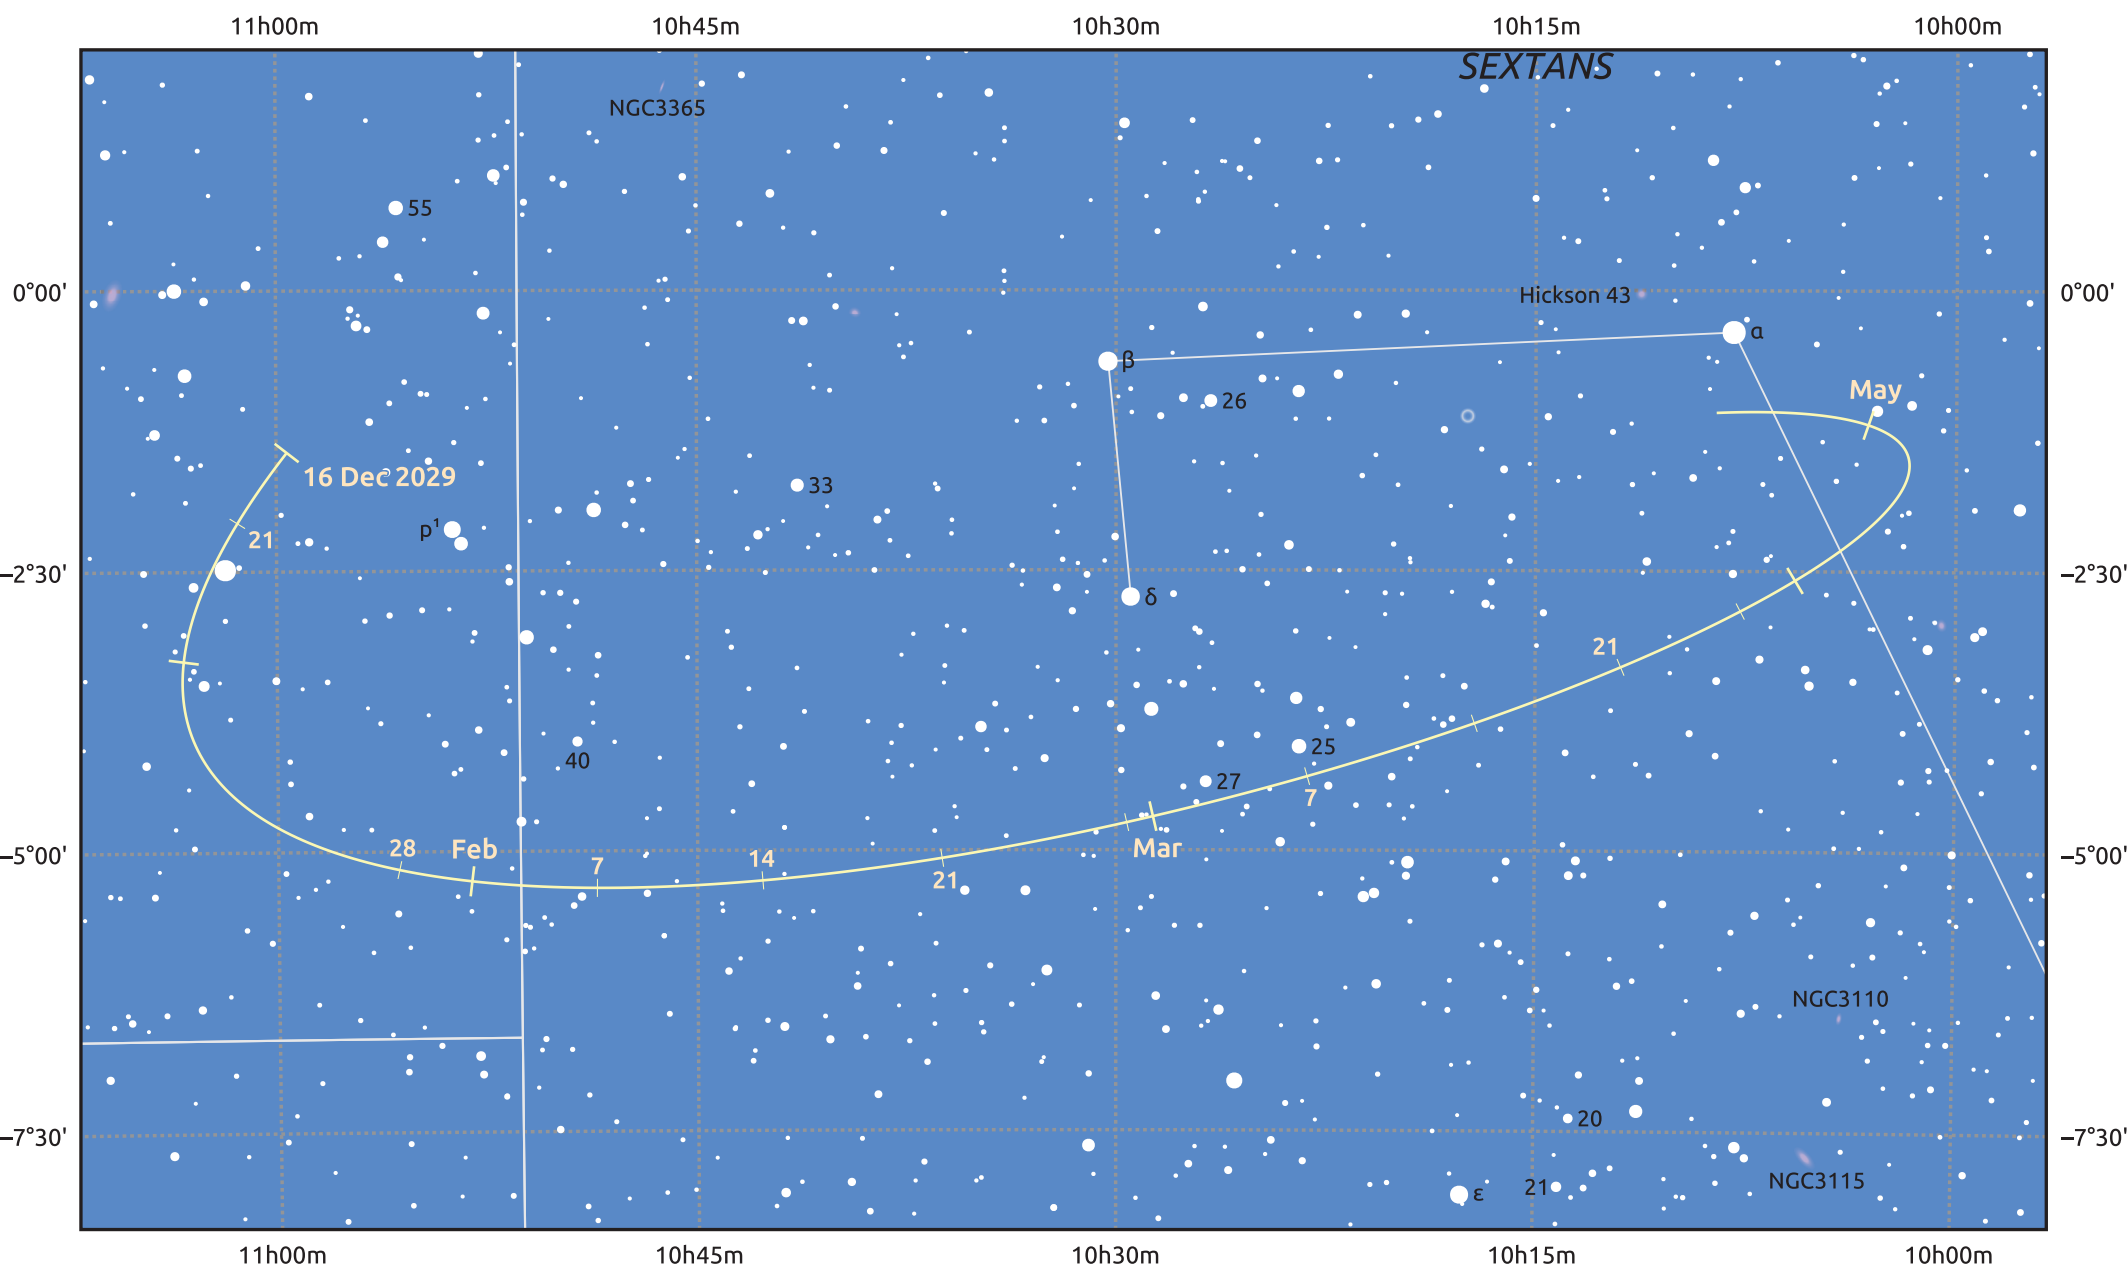

# The path of Asteroid 15 Eunomia around opposition on 1 Mar 2030

© Dominic Ford 2011–2025. Date markers placed at midnight UTC. Downloaded from <https://in-the-sky.org>

Magnitude scale: • 10.0 • 9.0 • 8.0 • 7.0 • 6.0 • 5.0 ● 4.0

— Ecliptic Plane

Galaxy Bright nebula Open cluster Globular cluster Planetary nebula

Date	Mag
2030 Jan 1	10.4
2030 Feb 1	9.9
2030 Feb 20	9.6
2030 Mar 1	9.5
2030 Apr 1	10.1
2030 Apr 27	10.6
2030 May 1	10.7