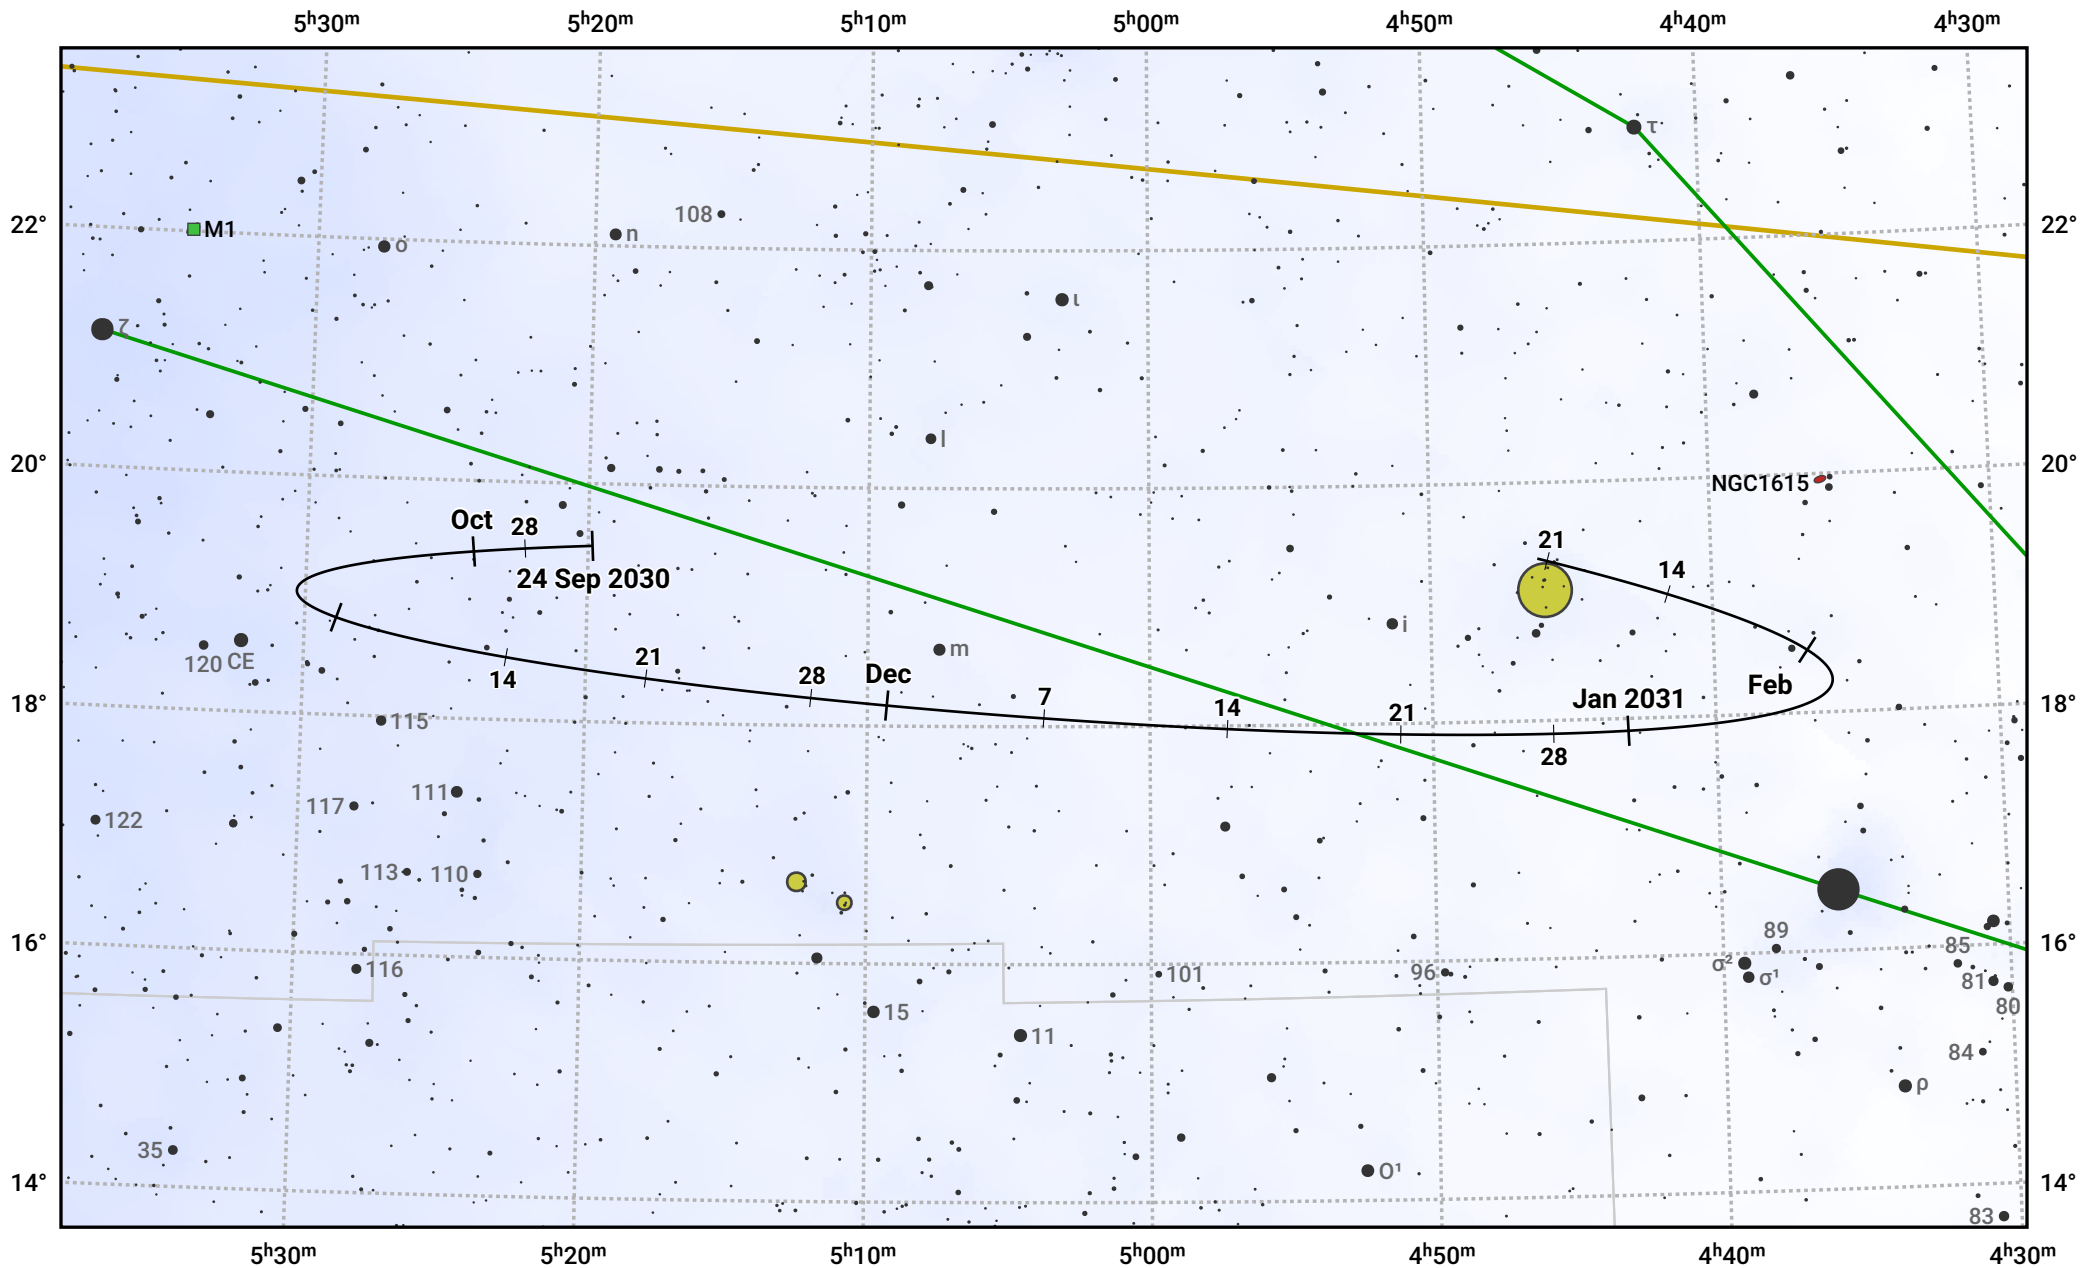

# The path of Asteroid 16 Psyche around opposition on 8 Dec 2030

© Dominic Ford 2011–2024. Date markers placed at midnight UTC. Downloaded from <https://in-the-sky.org>

Magnitude scale: 10.0 9.0 8.0 7.0 6.0 5.0 4.0 3.0 2.0 1.0 0.0

— Ecliptic Plane

Galaxy Bright nebula Open cluster Globular cluster

Date	Mag
2030 Oct 1	11.0
2030 Nov 1	10.5
2030 Nov 20	10.1
2030 Dec 1	9.8
2031 Jan 1	10.3
2031 Feb 1	11.0
2031 Feb 6	11.1