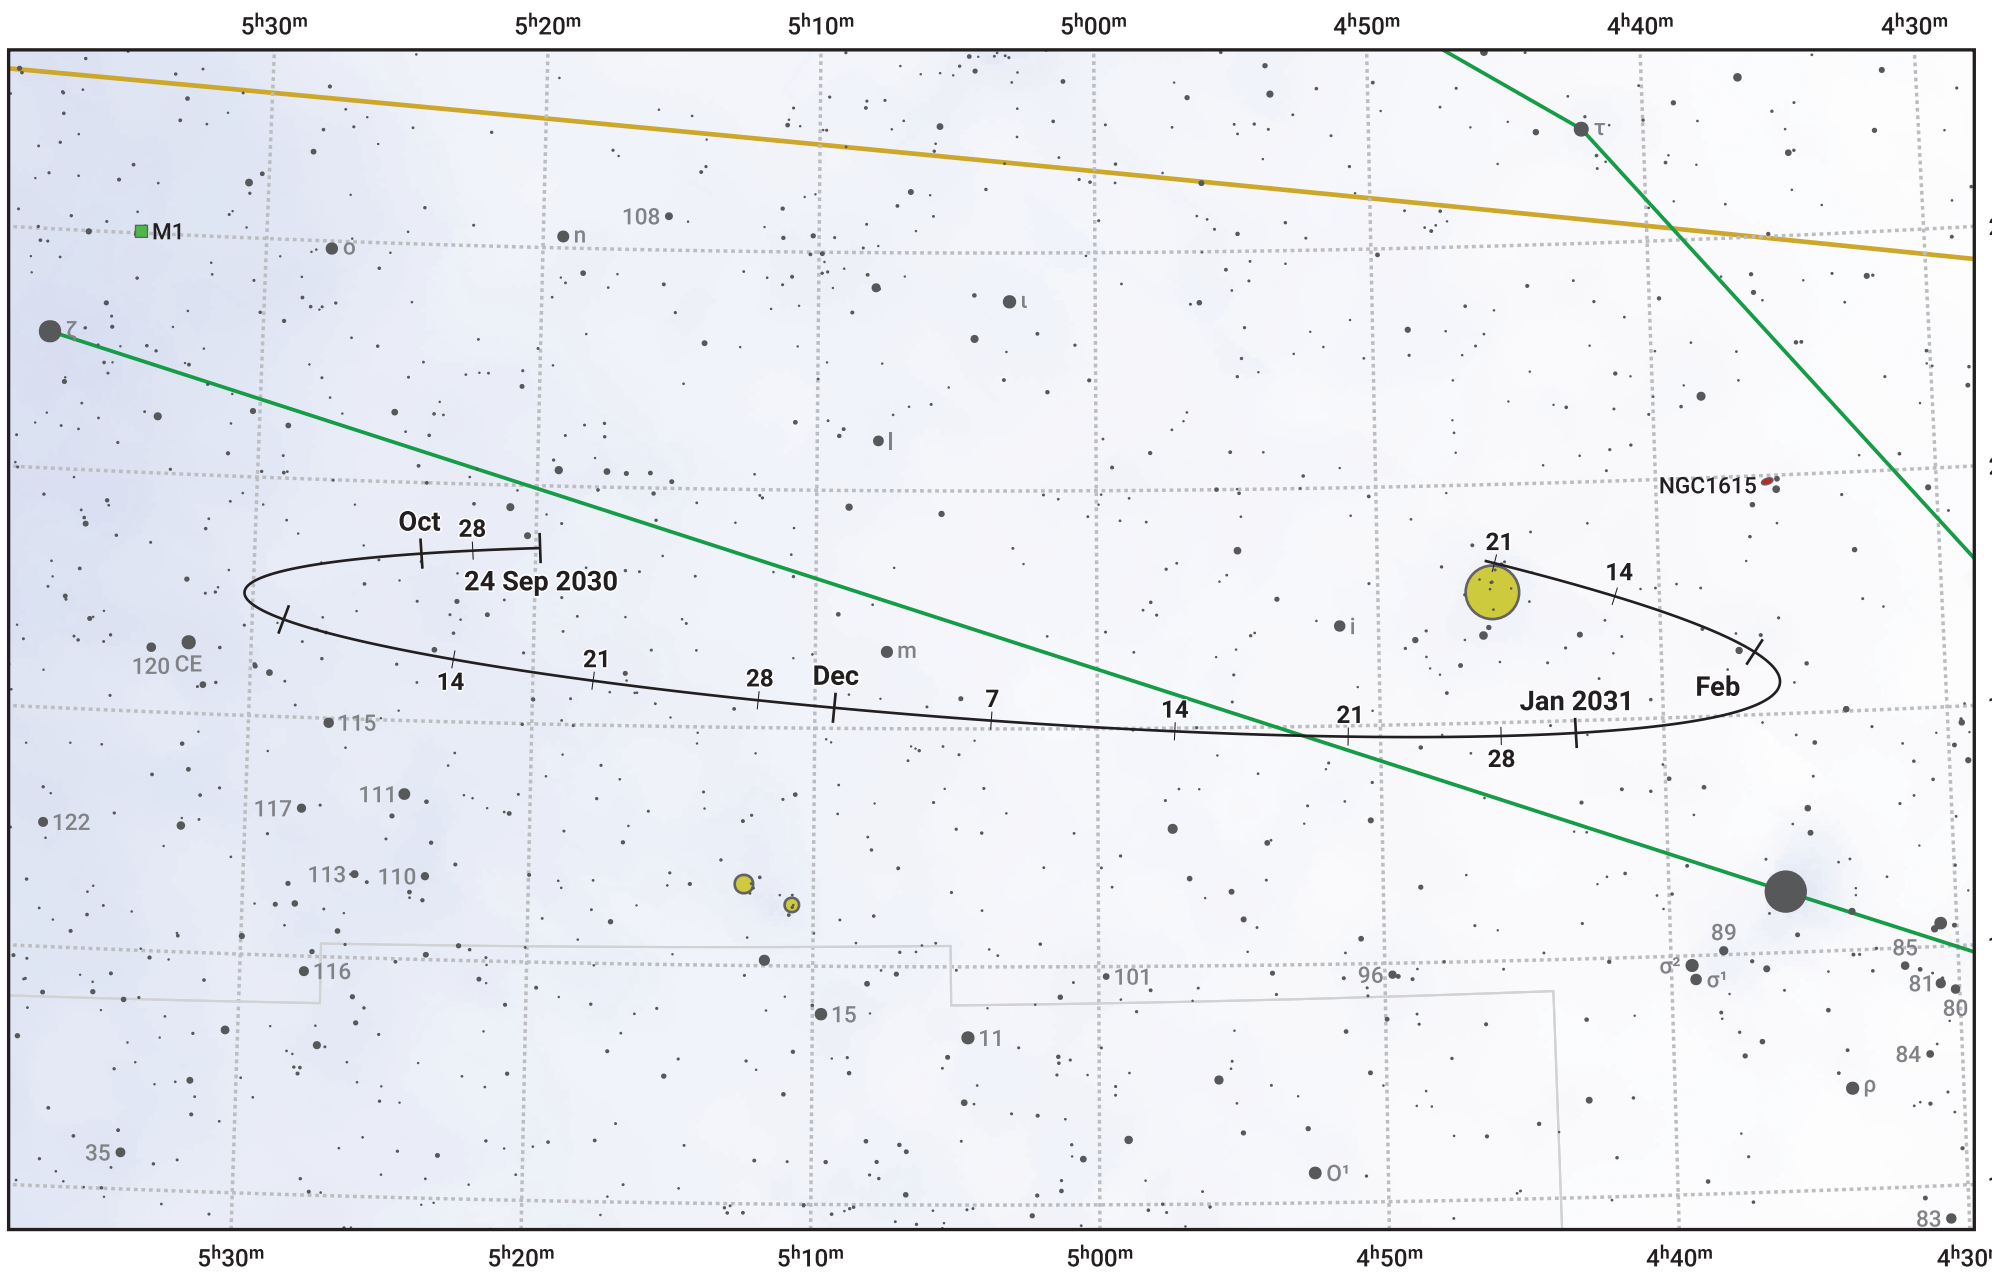

The path of Asteroid 16 Psyche around opposition on 8 Dec 2030

© Dominic Ford 2011–2024. Date markers placed at midnight UTC. Downloaded from <https://in-the-sky.org>

Magnitude scale: 10.0 9.0 8.0 7.0 6.0 5.0 4.0 3.0 2.0 1.0 0.0

— Ecliptic Plane

- Galaxy
- Bright nebula
- Open cluster
- ⊕ Globular cluster

Date	Mag
2030 Oct 1	11.0
2030 Nov 1	10.5
2030 Nov 20	10.1
2030 Dec 1	9.8
2031 Jan 1	10.3
2031 Feb 1	11.0
2031 Feb 6	11.1