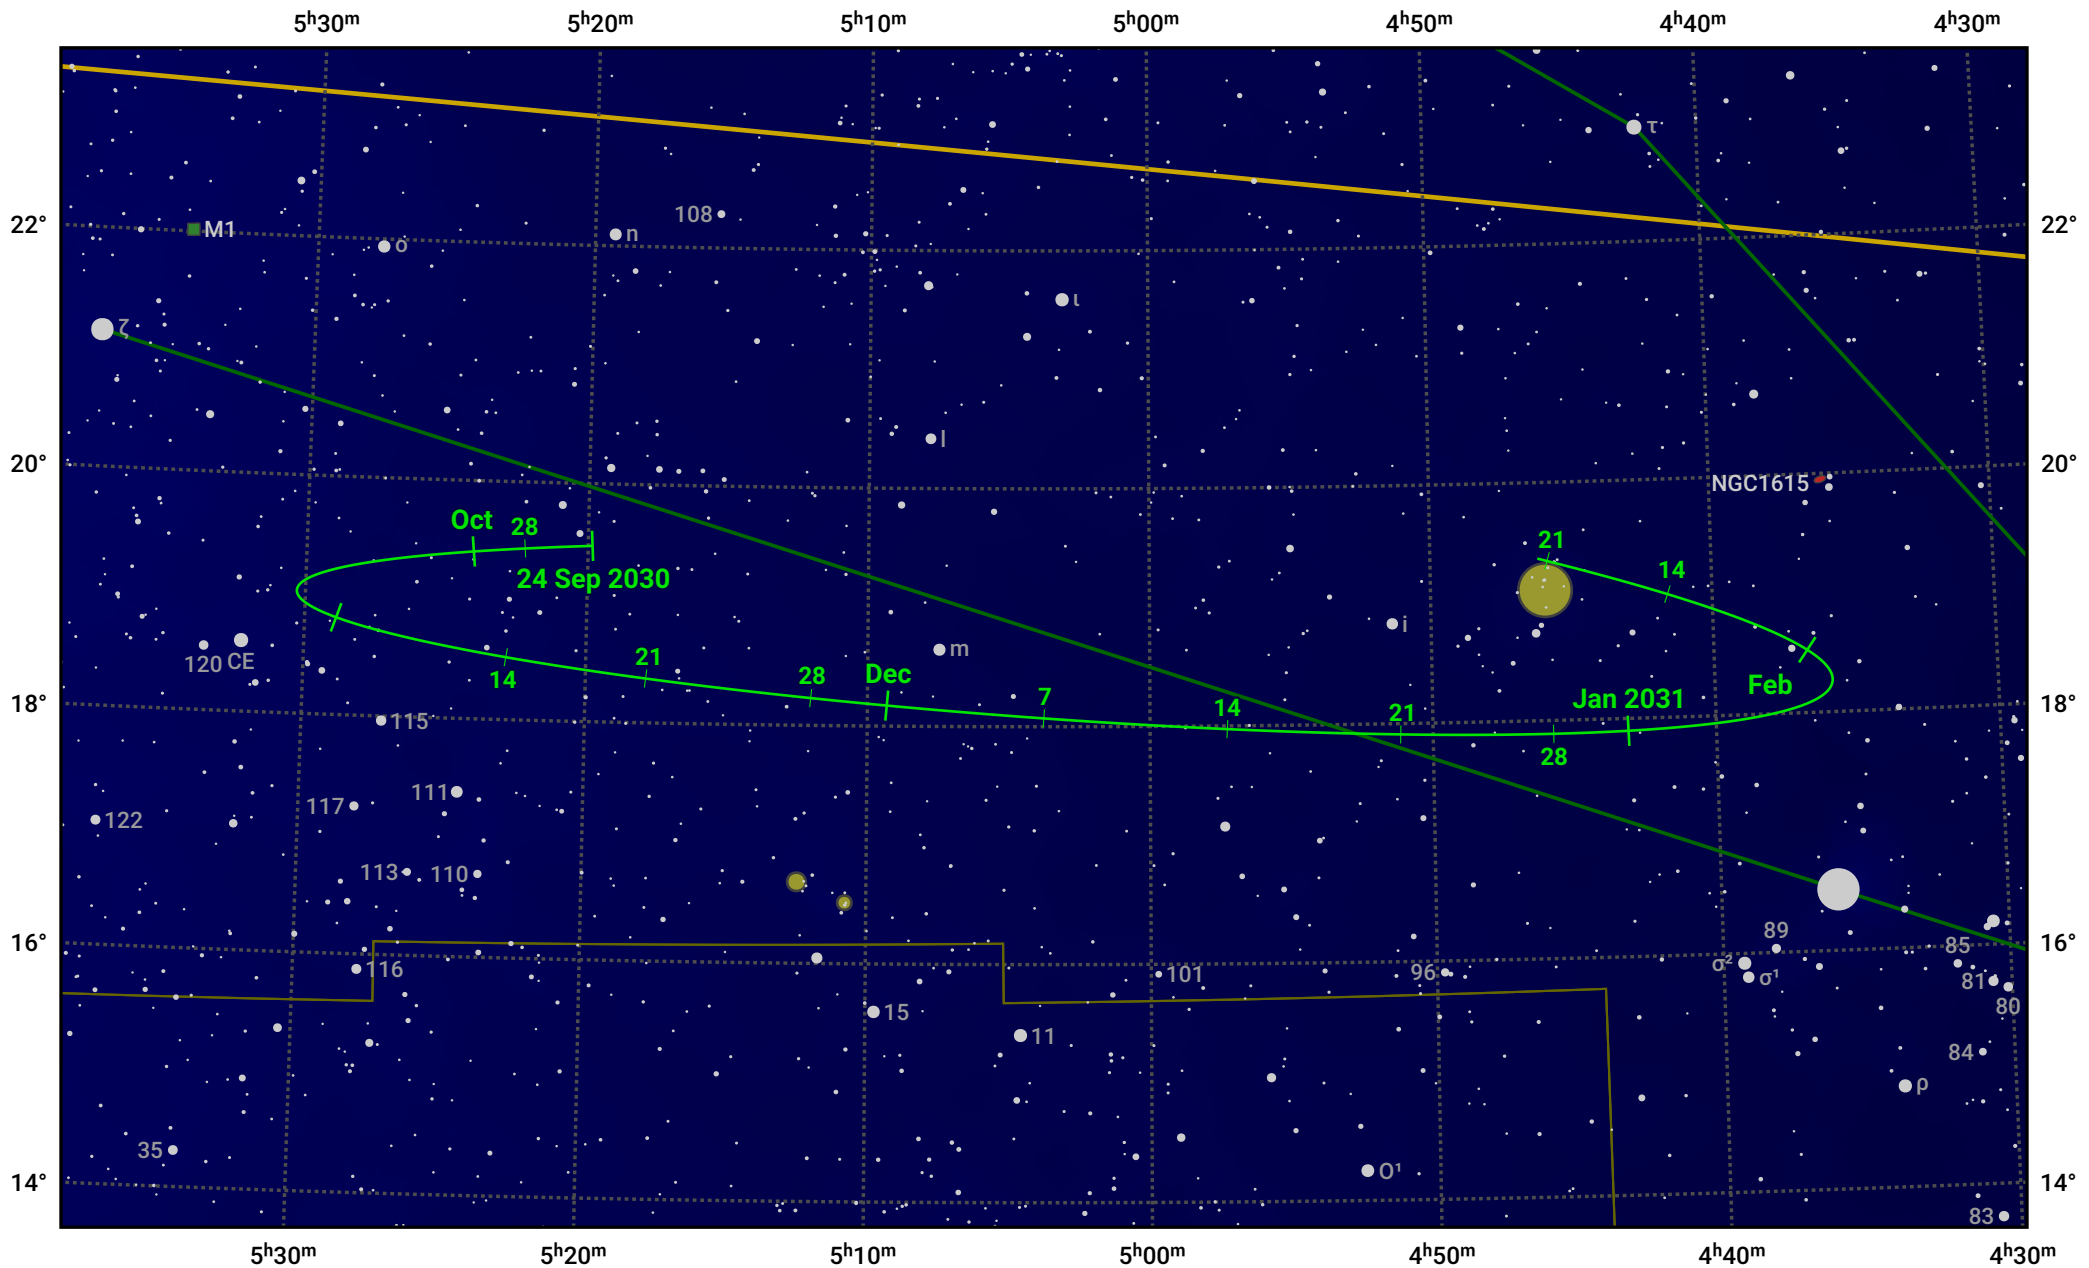

# The path of Asteroid 16 Psyche around opposition on 8 Dec 2030

© Dominic Ford 2011–2024. Date markers placed at midnight UTC. Downloaded from <https://in-the-sky.org>

Magnitude scale: 10.0 9.0 8.0 7.0 6.0 5.0 4.0 3.0 2.0 1.0 0.0

— Ecliptic Plane

Galaxy Bright nebula Open cluster Globular cluster

Date	Mag
2030 Oct 1	11.0
2030 Nov 1	10.5
2030 Nov 20	10.1
2030 Dec 1	9.8
2031 Jan 1	10.3
2031 Feb 1	11.0
2031 Feb 6	11.1