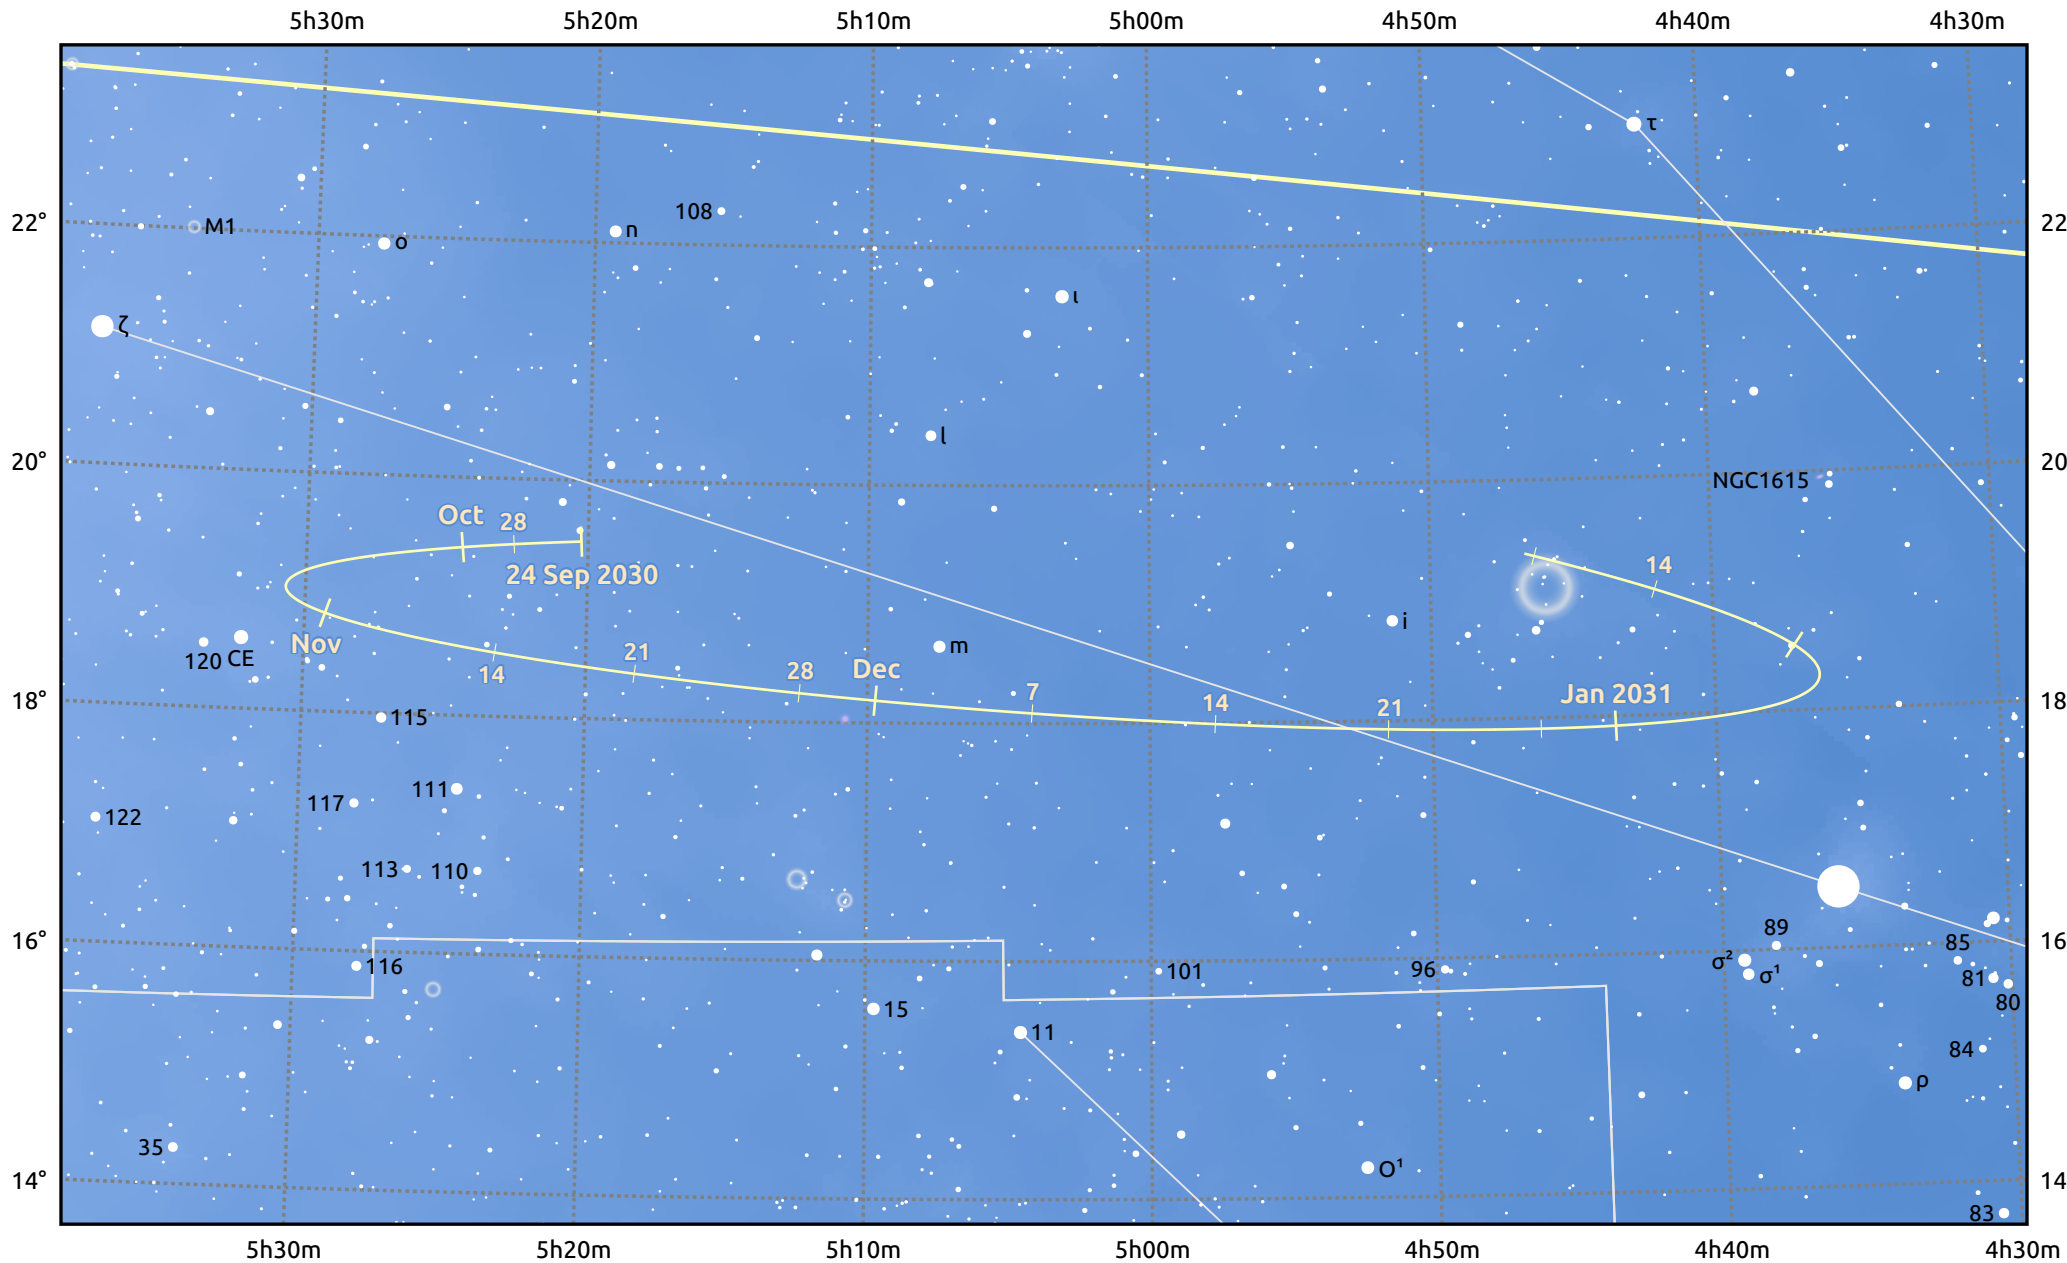

The path of Asteroid 16 Psyche around opposition on 8 Dec 2030

© Dominic Ford 2011–2025. Date markers placed at midnight UTC. Downloaded from <https://in-the-sky.org>

Magnitude scale: 10.0 9.0 8.0 7.0 6.0 5.0 4.0 3.0 2.0 1.0 0.0

Ecliptic Plane

Galaxy Bright nebula Open cluster Globular cluster Planetary nebula

| Date | Mag |
|-------------|------|
| 2030 Oct 1 | 11.0 |
| 2030 Nov 1 | 10.5 |
| 2030 Nov 20 | 10.1 |
| 2030 Dec 1 | 9.8 |
| 2031 Jan 1 | 10.3 |
| 2031 Feb 1 | 11.0 |
| 2031 Feb 6 | 11.1 |