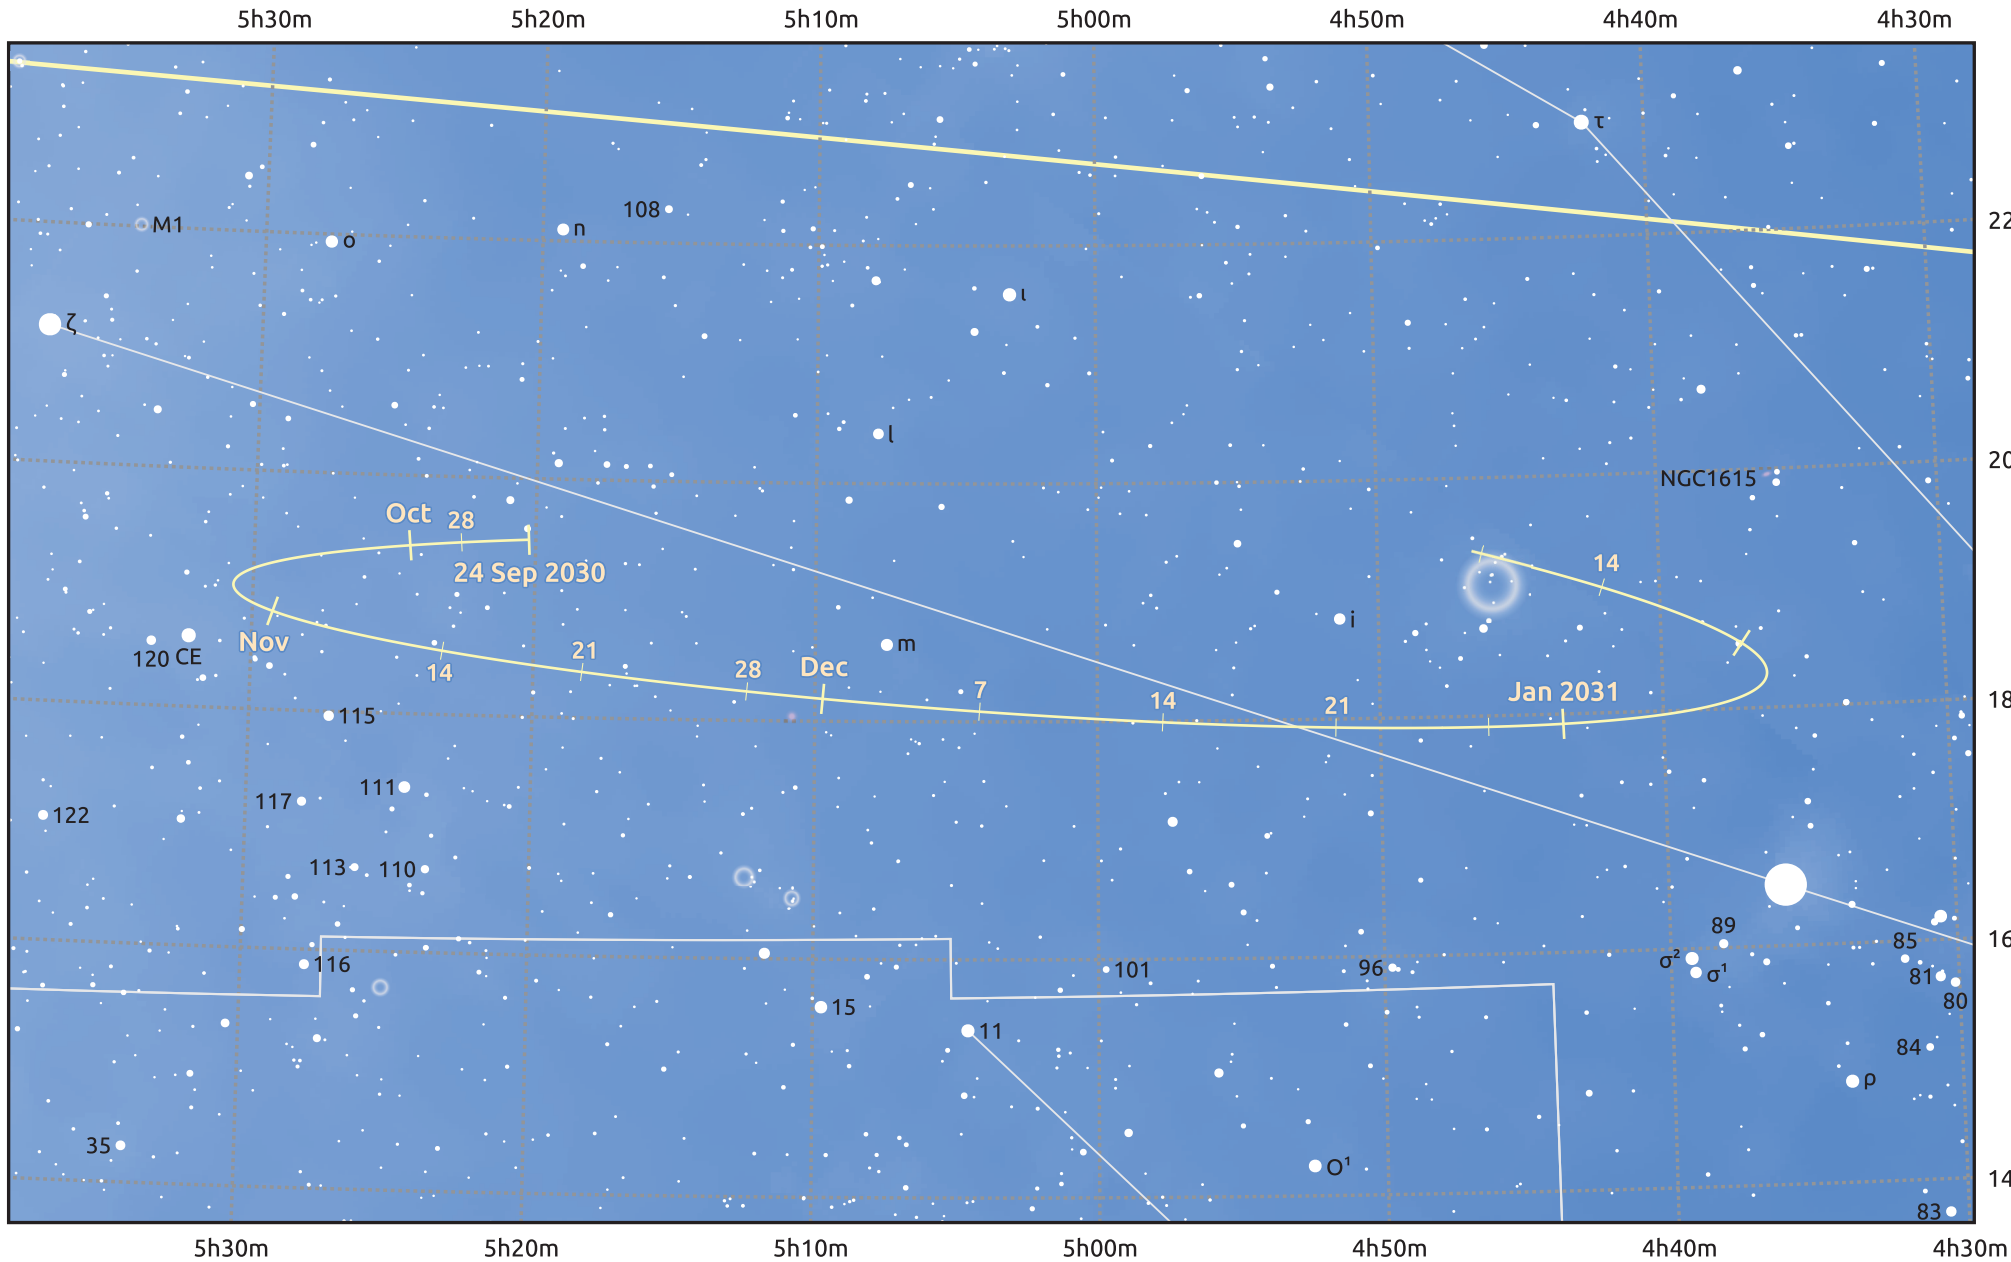

# The path of Asteroid 16 Psyche around opposition on 8 Dec 2030

© Dominic Ford 2011–2025. Date markers placed at midnight UTC. Downloaded from <https://in-the-sky.org>

Magnitude scale: 10.0 9.0 8.0 7.0 6.0 5.0 4.0 3.0 2.0 1.0 0.0

— Ecliptic Plane

Galaxy Bright nebula Open cluster Globular cluster Planetary nebula

Date	Mag
2030 Oct 1	11.0
2030 Nov 1	10.5
2030 Nov 20	10.1
2030 Dec 1	9.8
2031 Jan 1	10.3
2031 Feb 1	11.0
2031 Feb 6	11.1