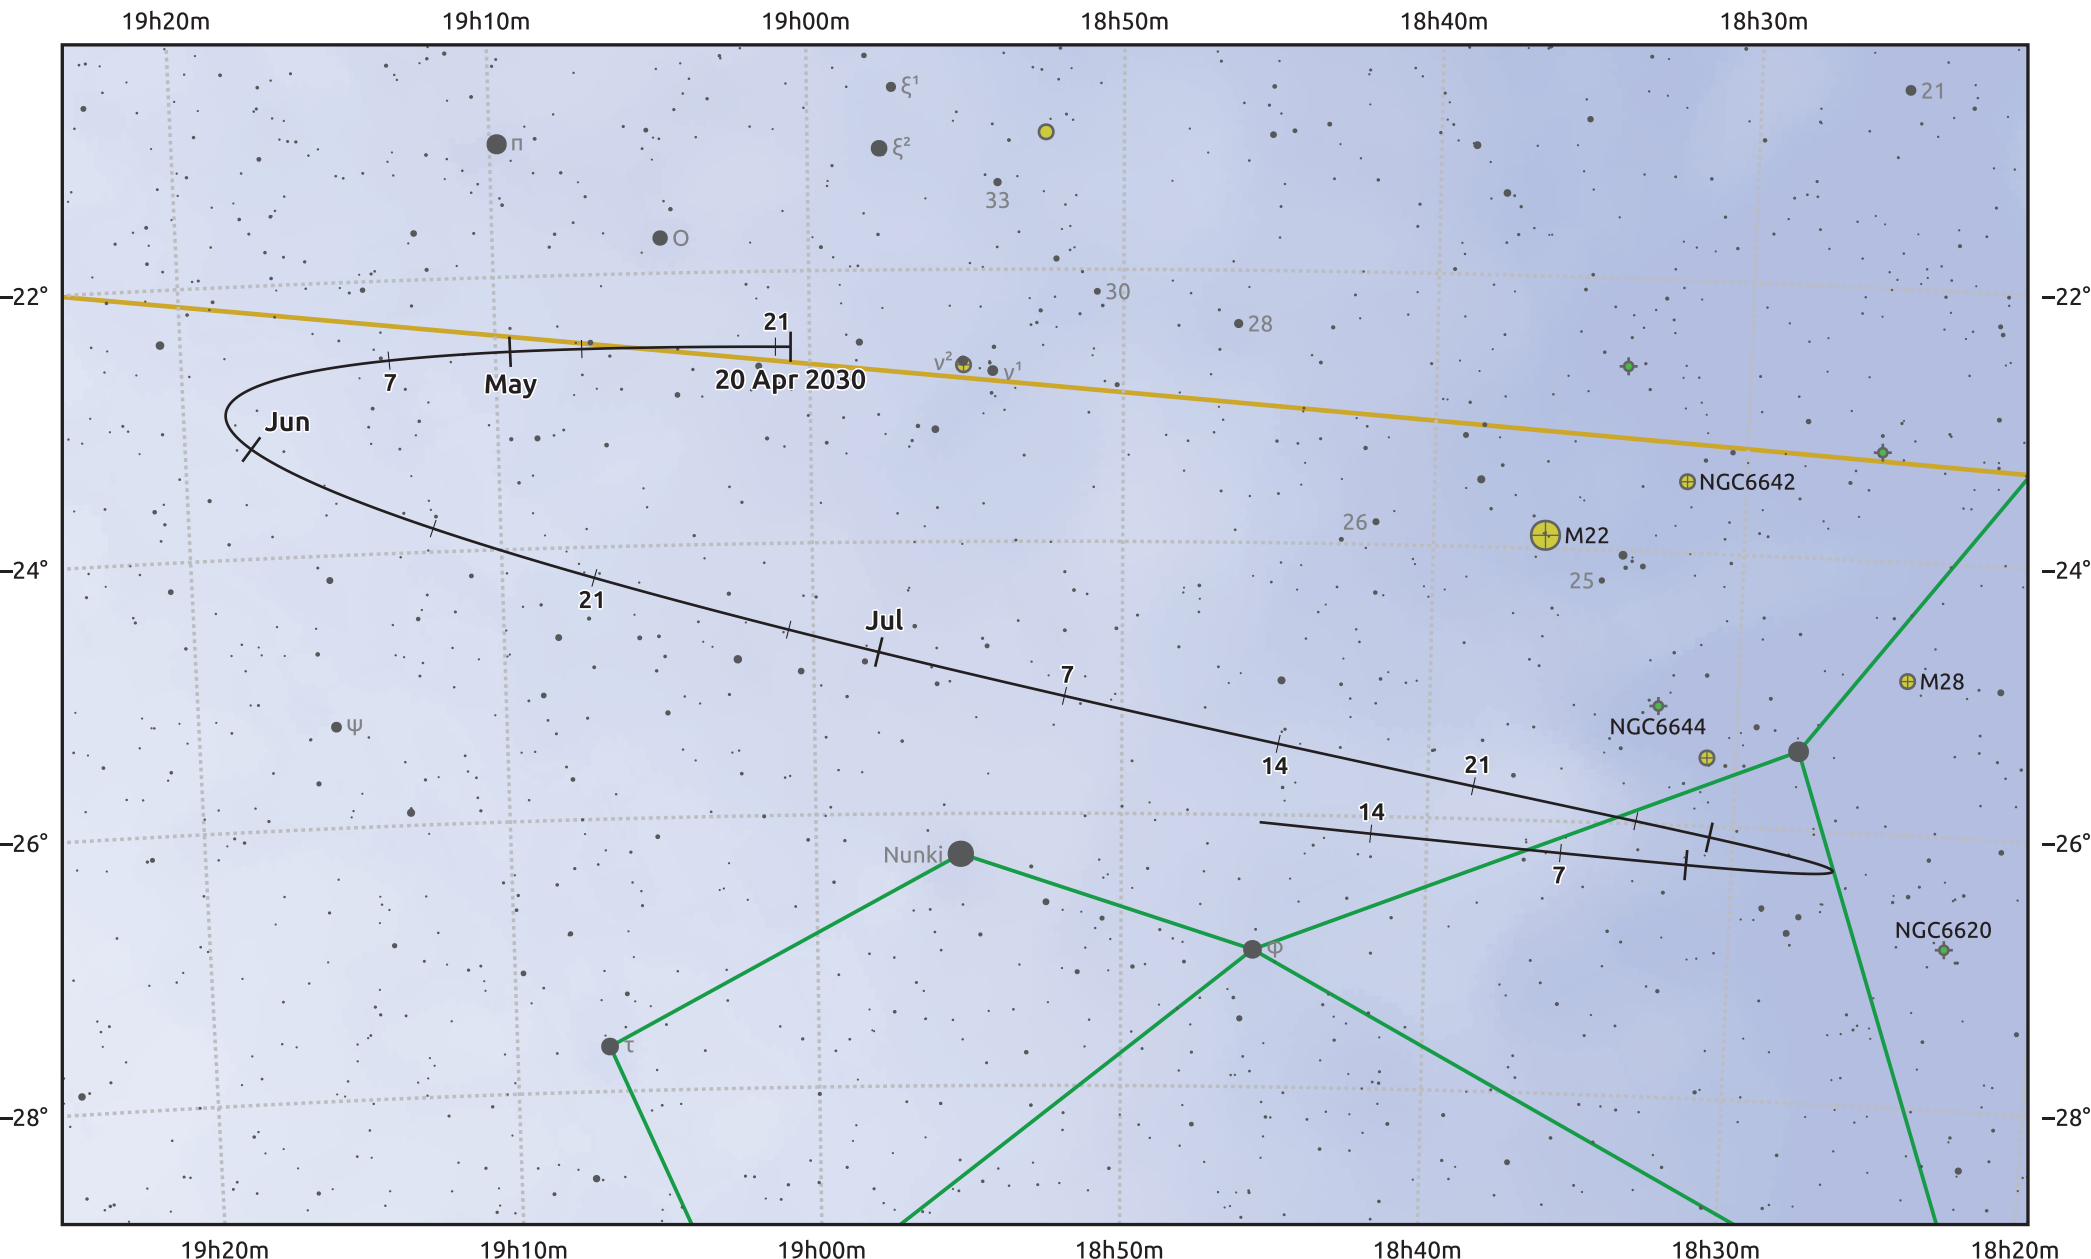

# The path of Asteroid 21 Lutetia around opposition on 4 Jul 2030

© Dominic Ford 2011–2025. Date markers placed at midnight UTC. Downloaded from <https://in-the-sky.org>

Magnitude scale: 10.0 9.0 8.0 7.0 6.0 5.0 4.0 3.0 2.0

— Ecliptic Plane

Galaxy    Bright nebula    Open cluster    Globular cluster    Planetary nebula

Date	Mag	Phase
2030 May 1	11.4	96%
2030 Jun 1	10.6	98%
2030 Jul 1	9.7	100%
2030 Jul 2	9.6	100%
2030 Aug 1	10.3	98%
2030 Aug 17	10.6	97%
2030 Sep 1	10.9	95%