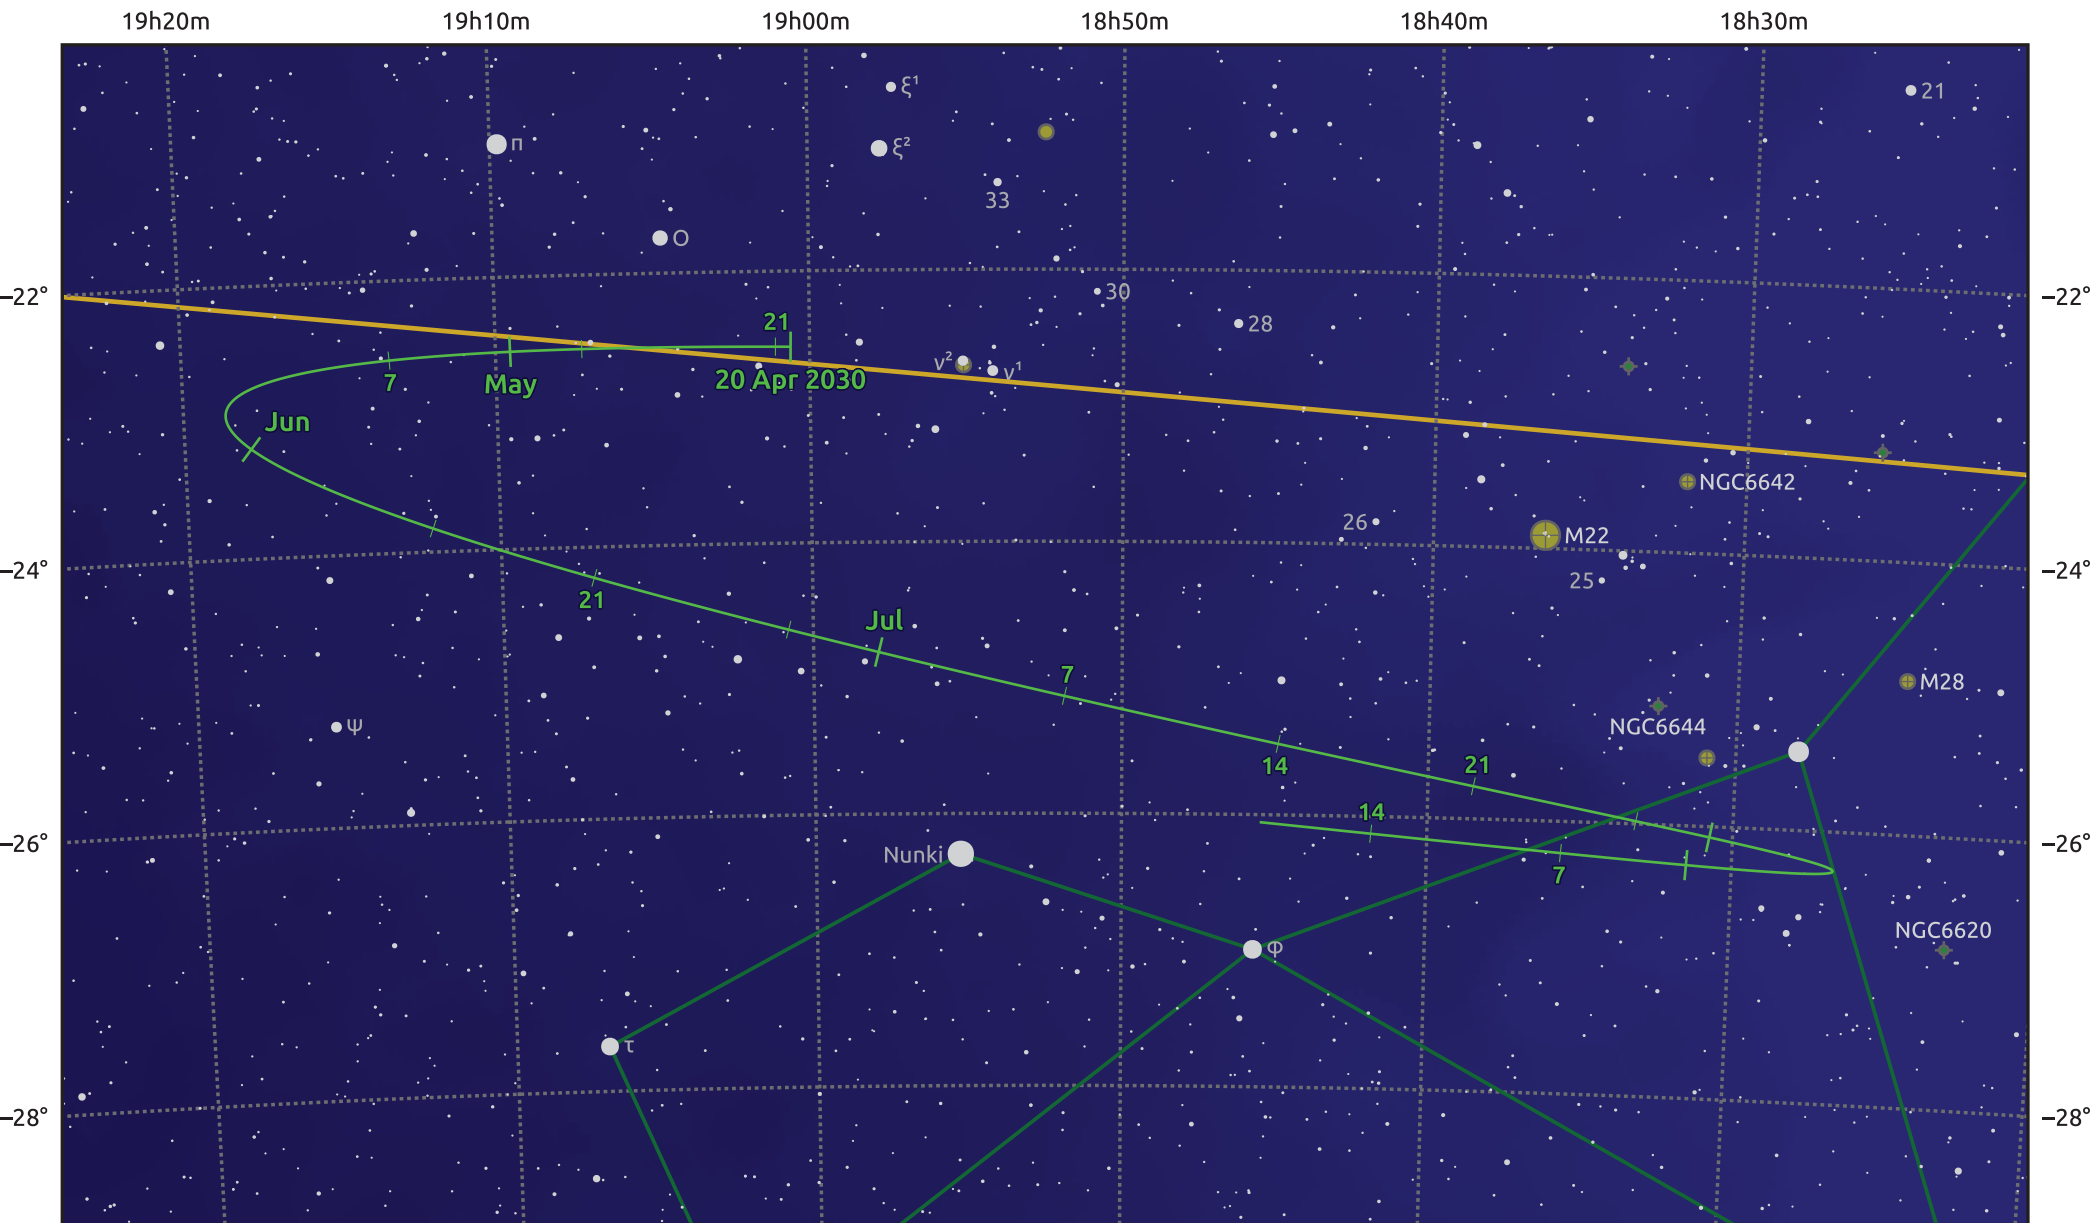

# The path of Asteroid 21 Lutetia around opposition on 4 Jul 2030

© Dominic Ford 2011–2025. Date markers placed at midnight UTC. Downloaded from <https://in-the-sky.org>

Magnitude scale: 10.0 9.0 8.0 7.0 6.0 5.0 4.0 3.0 2.0

— Ecliptic Plane

Galaxy    Bright nebula    Open cluster    Globular cluster    Planetary nebula

Date	Mag	Phase
2030 May 1	11.4	96%
2030 Jun 1	10.6	98%
2030 Jul 1	9.7	100%
2030 Jul 2	9.6	100%
2030 Aug 1	10.3	98%
2030 Aug 17	10.6	97%
2030 Sep 1	10.9	95%