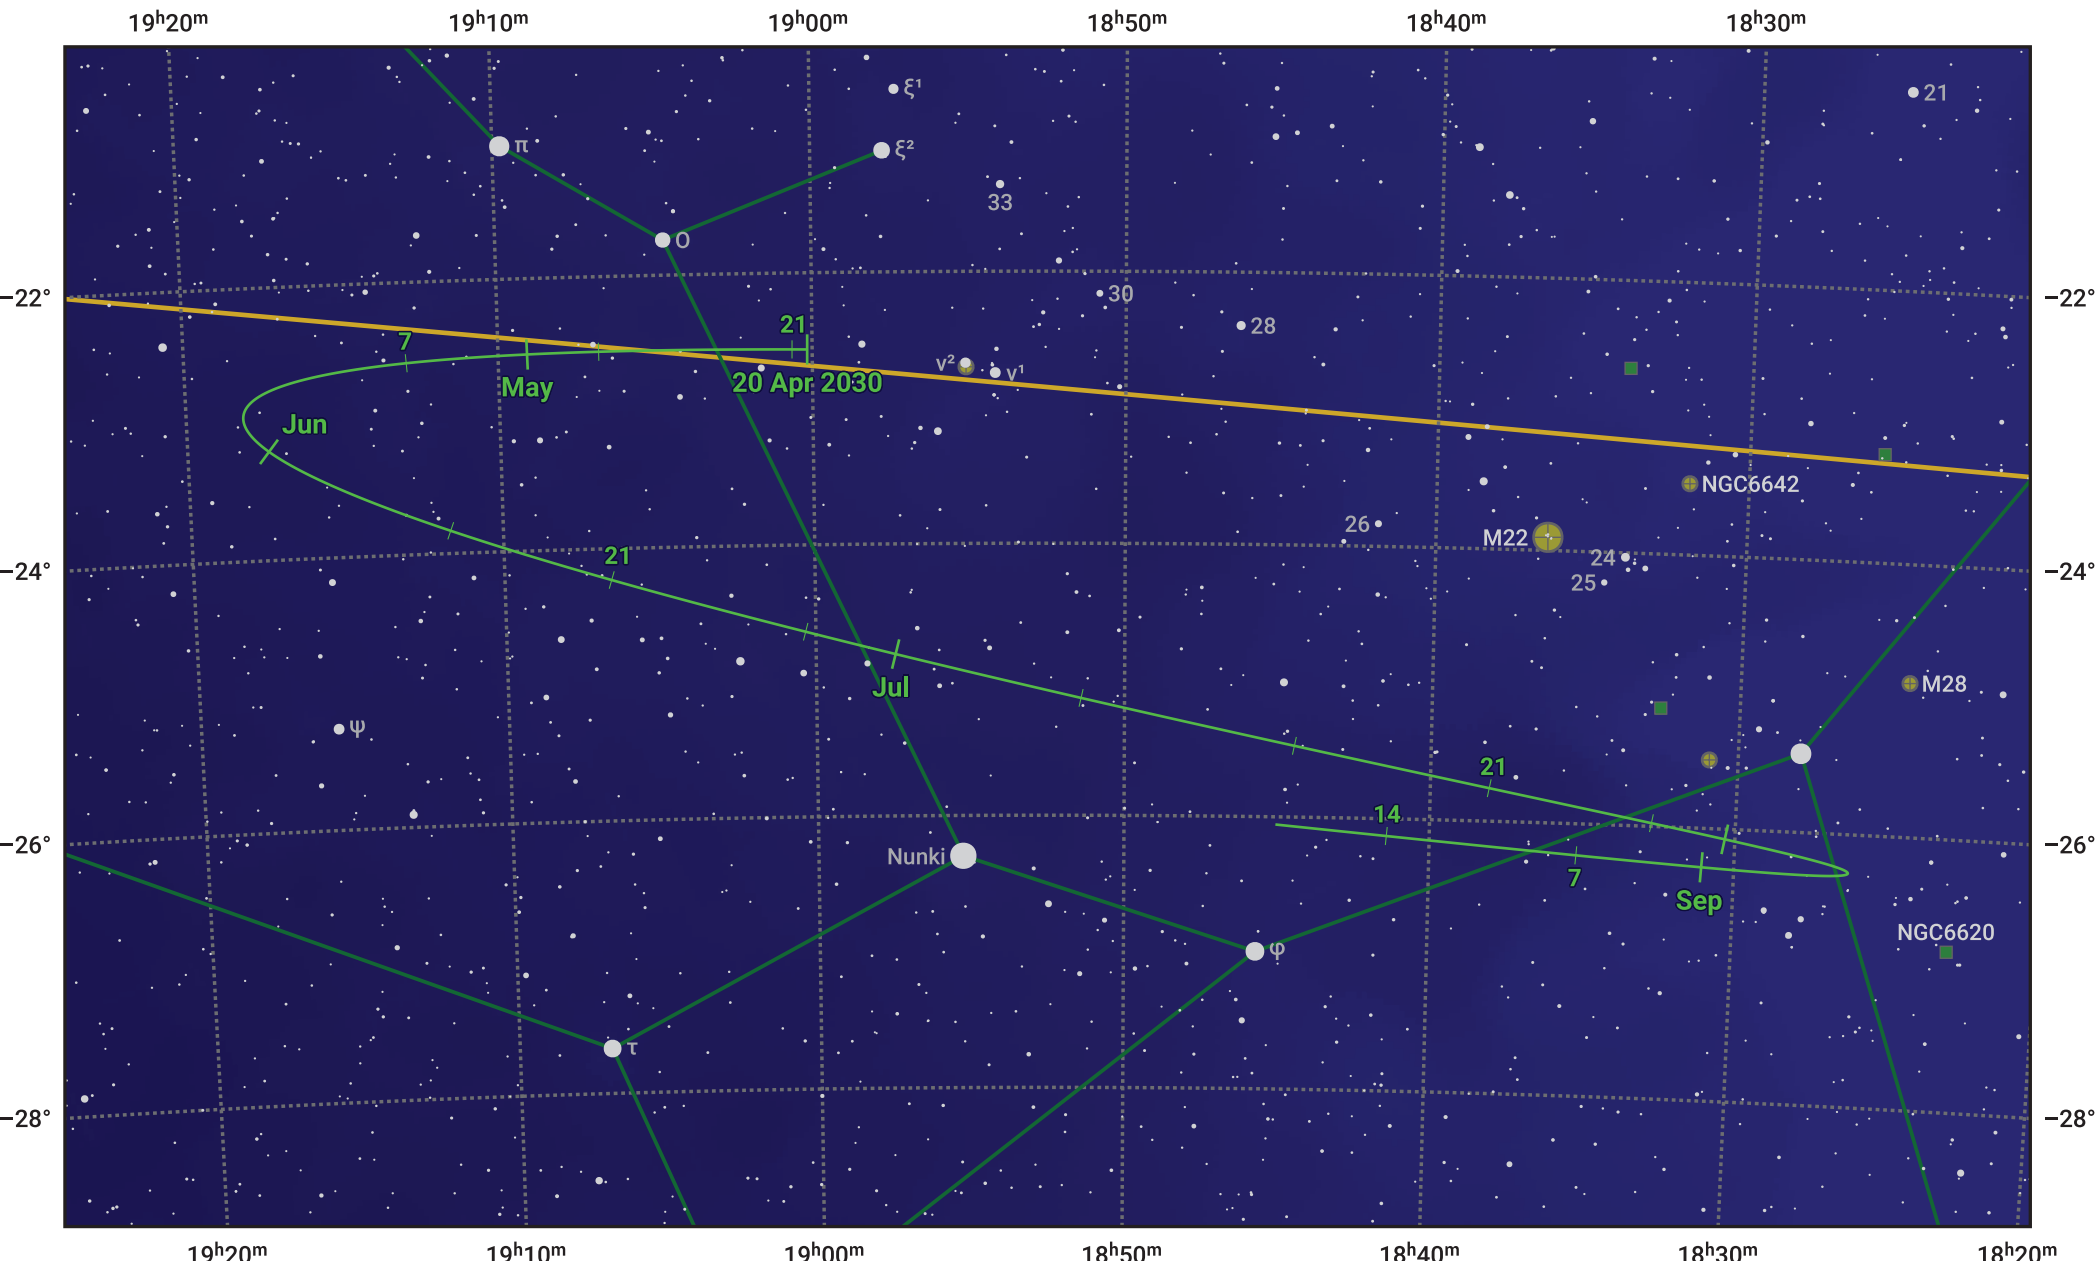

# The path of Asteroid 21 Lutetia around opposition on 4 Jul 2030

© Dominic Ford 2011–2024. Date markers placed at midnight UTC. Downloaded from <https://in-the-sky.org>

Magnitude scale: 10.0 9.0 8.0 7.0 6.0 5.0 4.0 3.0 2.0

— Ecliptic Plane

- Galaxy
- Bright nebula
- Open cluster
- Globular cluster

Date	Mag	Phase
2030 May 1	11.4	96%
2030 Jun 1	10.7	98%
2030 Jul 1	9.7	100%
2030 Jul 2	9.6	100%
2030 Aug 1	10.3	98%
2030 Aug 17	10.7	97%
2030 Sep 1	11.0	95%