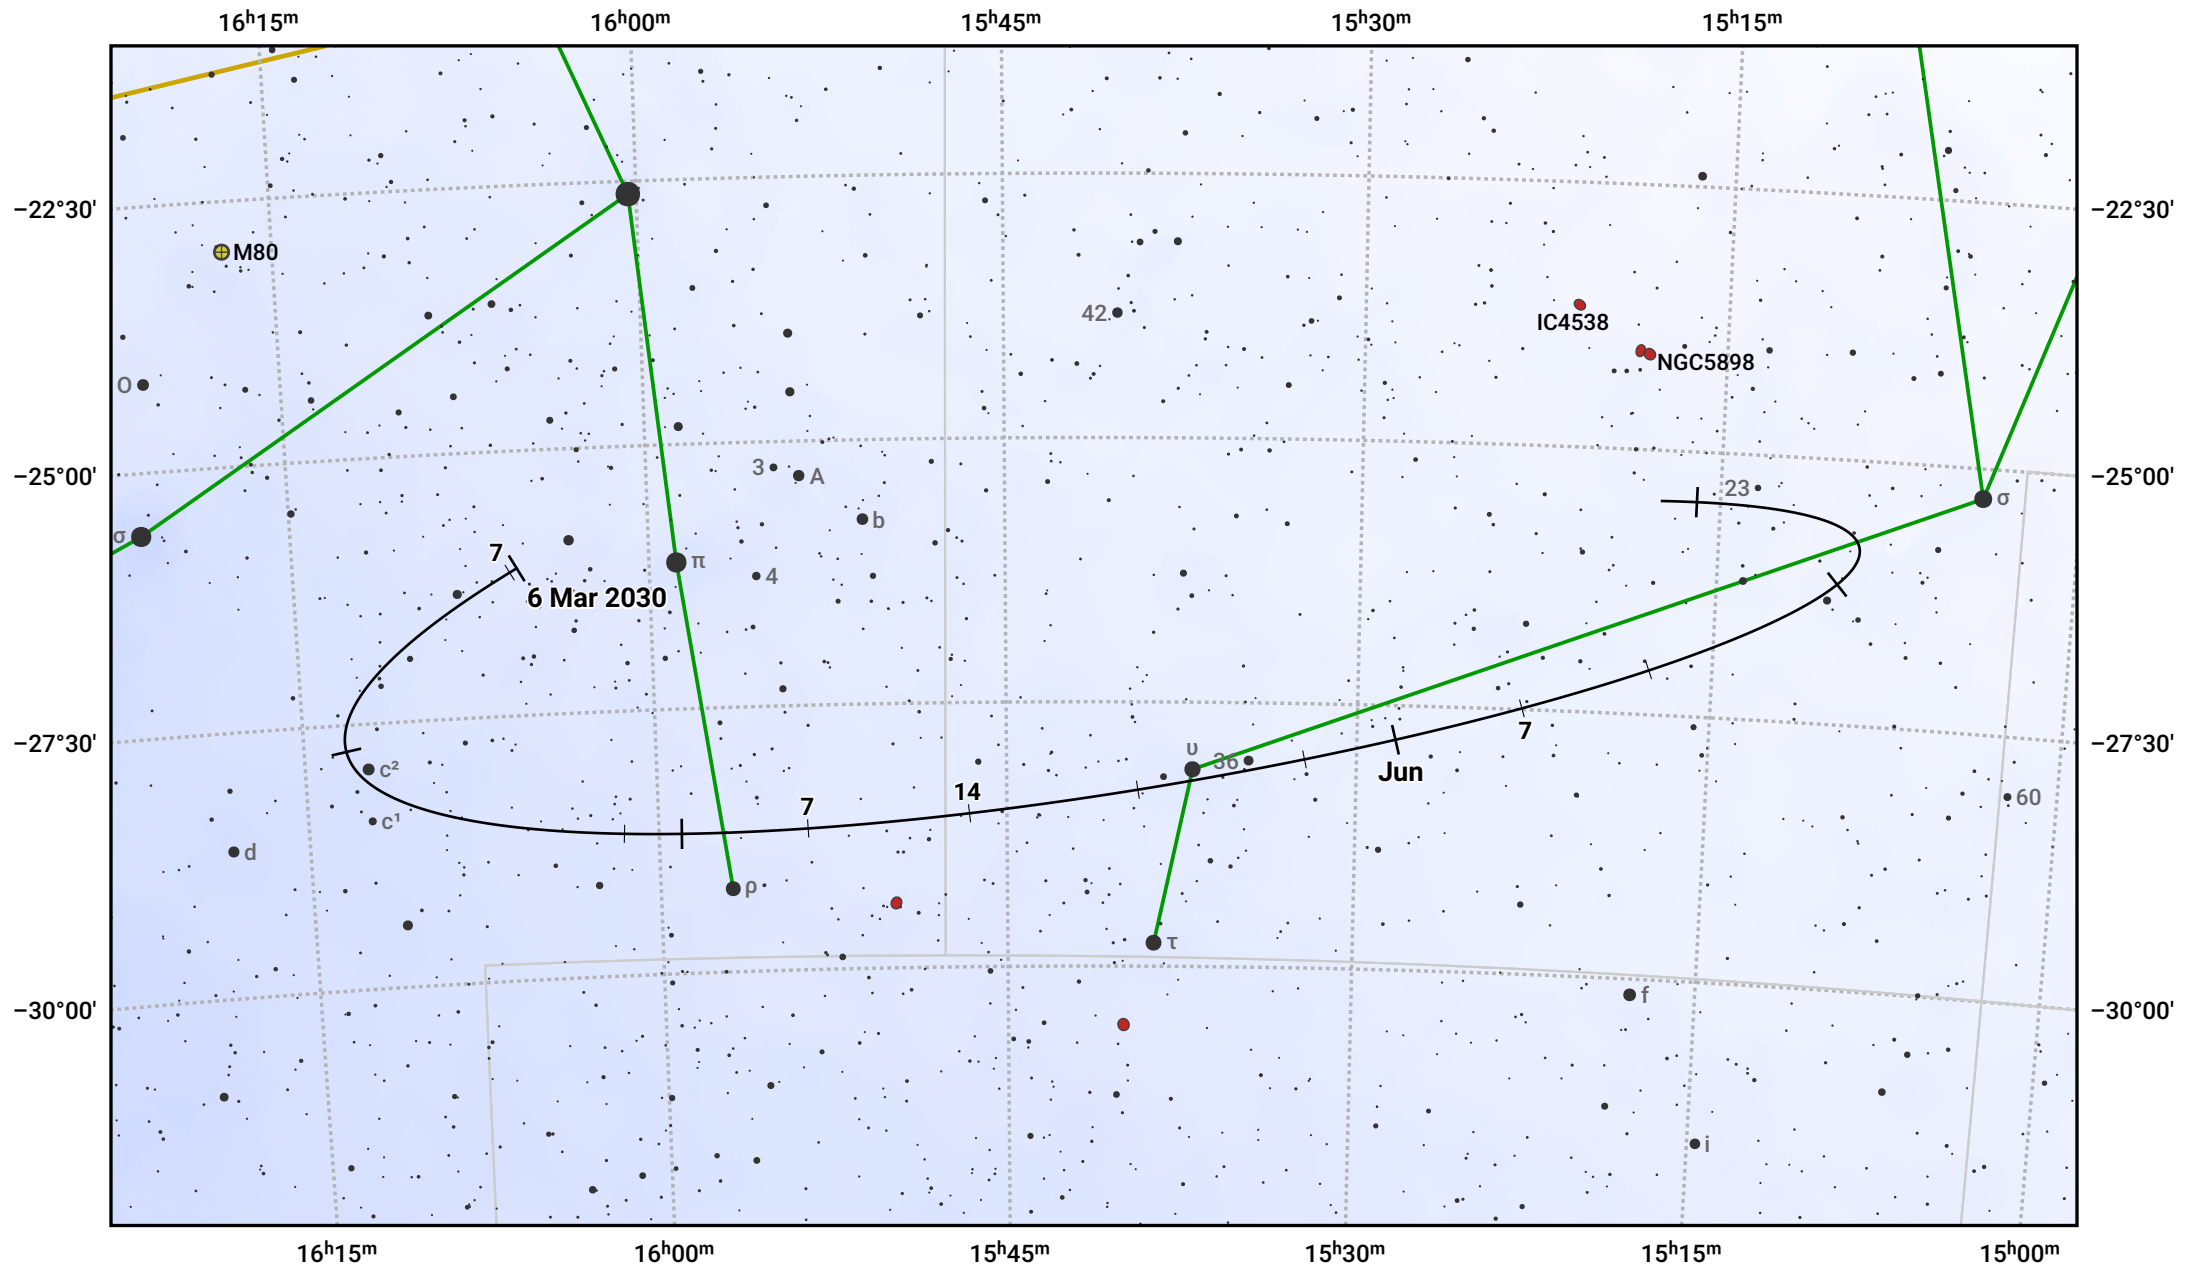

The path of Asteroid 29 Amphitrite around opposition on 20 May 2030

© Dominic Ford 2011–2024. Date markers placed at midnight UTC. Downloaded from <https://in-the-sky.org>

Magnitude scale: 10.0 9.0 8.0 7.0 6.0 5.0 4.0 3.0 2.0

— Ecliptic Plane

Galaxy Bright nebula Open cluster Globular cluster

Date	Mag
2030 Apr 1	10.7
2030 Apr 30	10.1
2030 May 1	10.0
2030 Jun 1	9.9
2030 Jul 1	10.5
2030 Aug 1	11.0