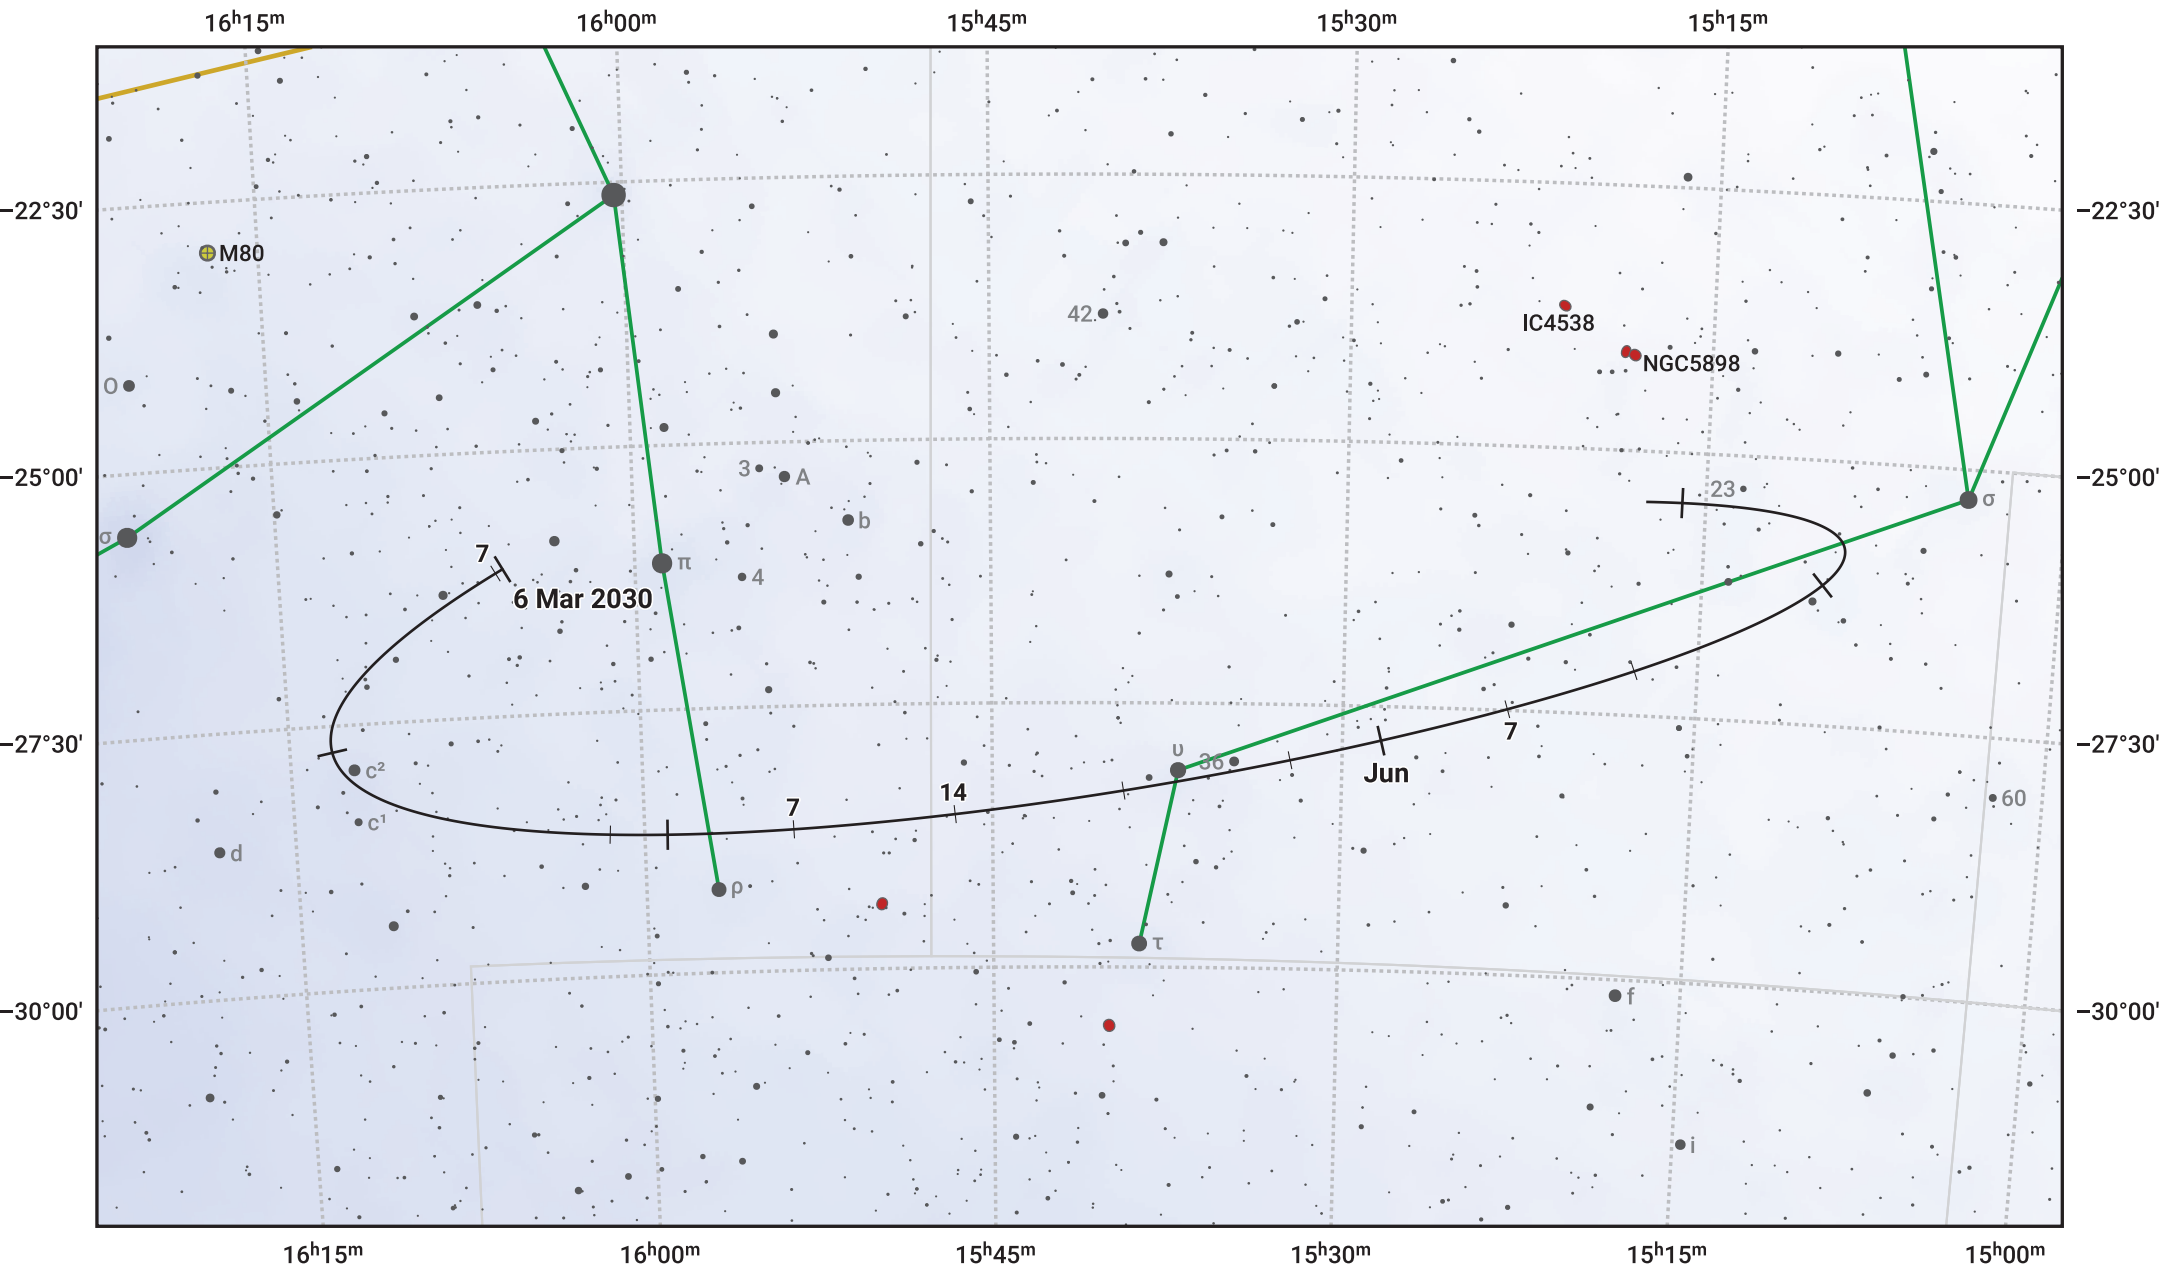

The path of Asteroid 29 Amphitrite around opposition on 20 May 2030

© Dominic Ford 2011–2024. Date markers placed at midnight UTC. Downloaded from <https://in-the-sky.org>

Magnitude scale: 10.0 9.0 8.0 7.0 6.0 5.0 4.0 3.0 2.0

— Ecliptic Plane

- Galaxy
- Bright nebula
- Open cluster
- ⊕ Globular cluster

Date	Mag
2030 Apr 1	10.7
2030 Apr 30	10.1
2030 May 1	10.0
2030 Jun 1	9.9
2030 Jul 1	10.5
2030 Aug 1	11.0