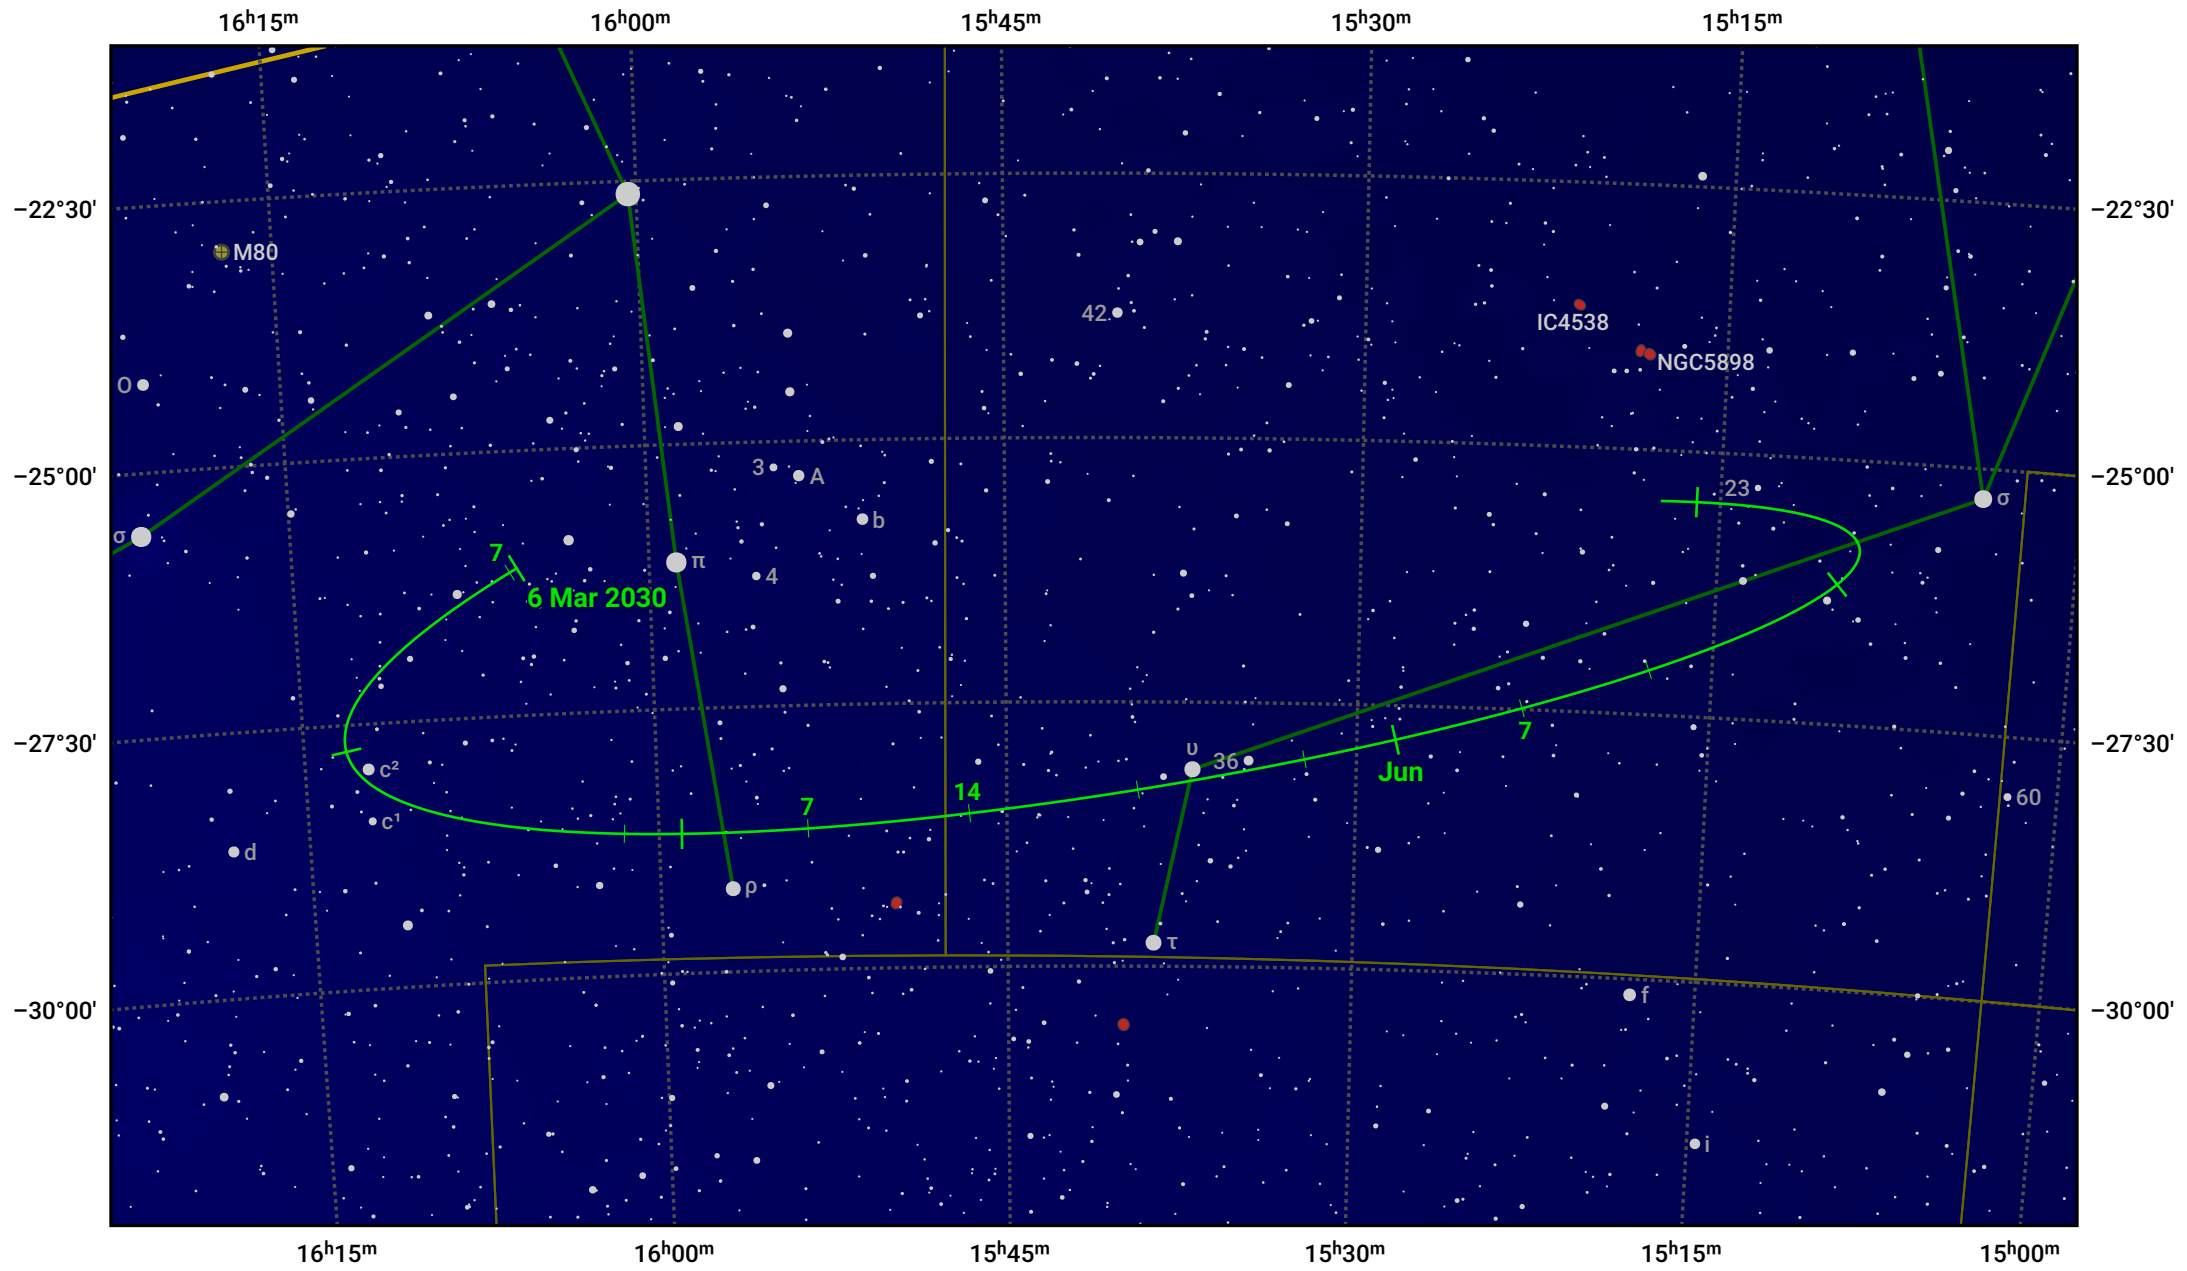

The path of Asteroid 29 Amphitrite around opposition on 20 May 2030

© Dominic Ford 2011–2024. Date markers placed at midnight UTC. Downloaded from <https://in-the-sky.org>

Magnitude scale: 10.0 9.0 8.0 7.0 6.0 5.0 4.0 3.0 2.0

— Ecliptic Plane

Galaxy Bright nebula Open cluster Globular cluster

Date	Mag
2030 Apr 1	10.7
2030 Apr 30	10.1
2030 May 1	10.0
2030 Jun 1	9.9
2030 Jul 1	10.5
2030 Aug 1	11.0