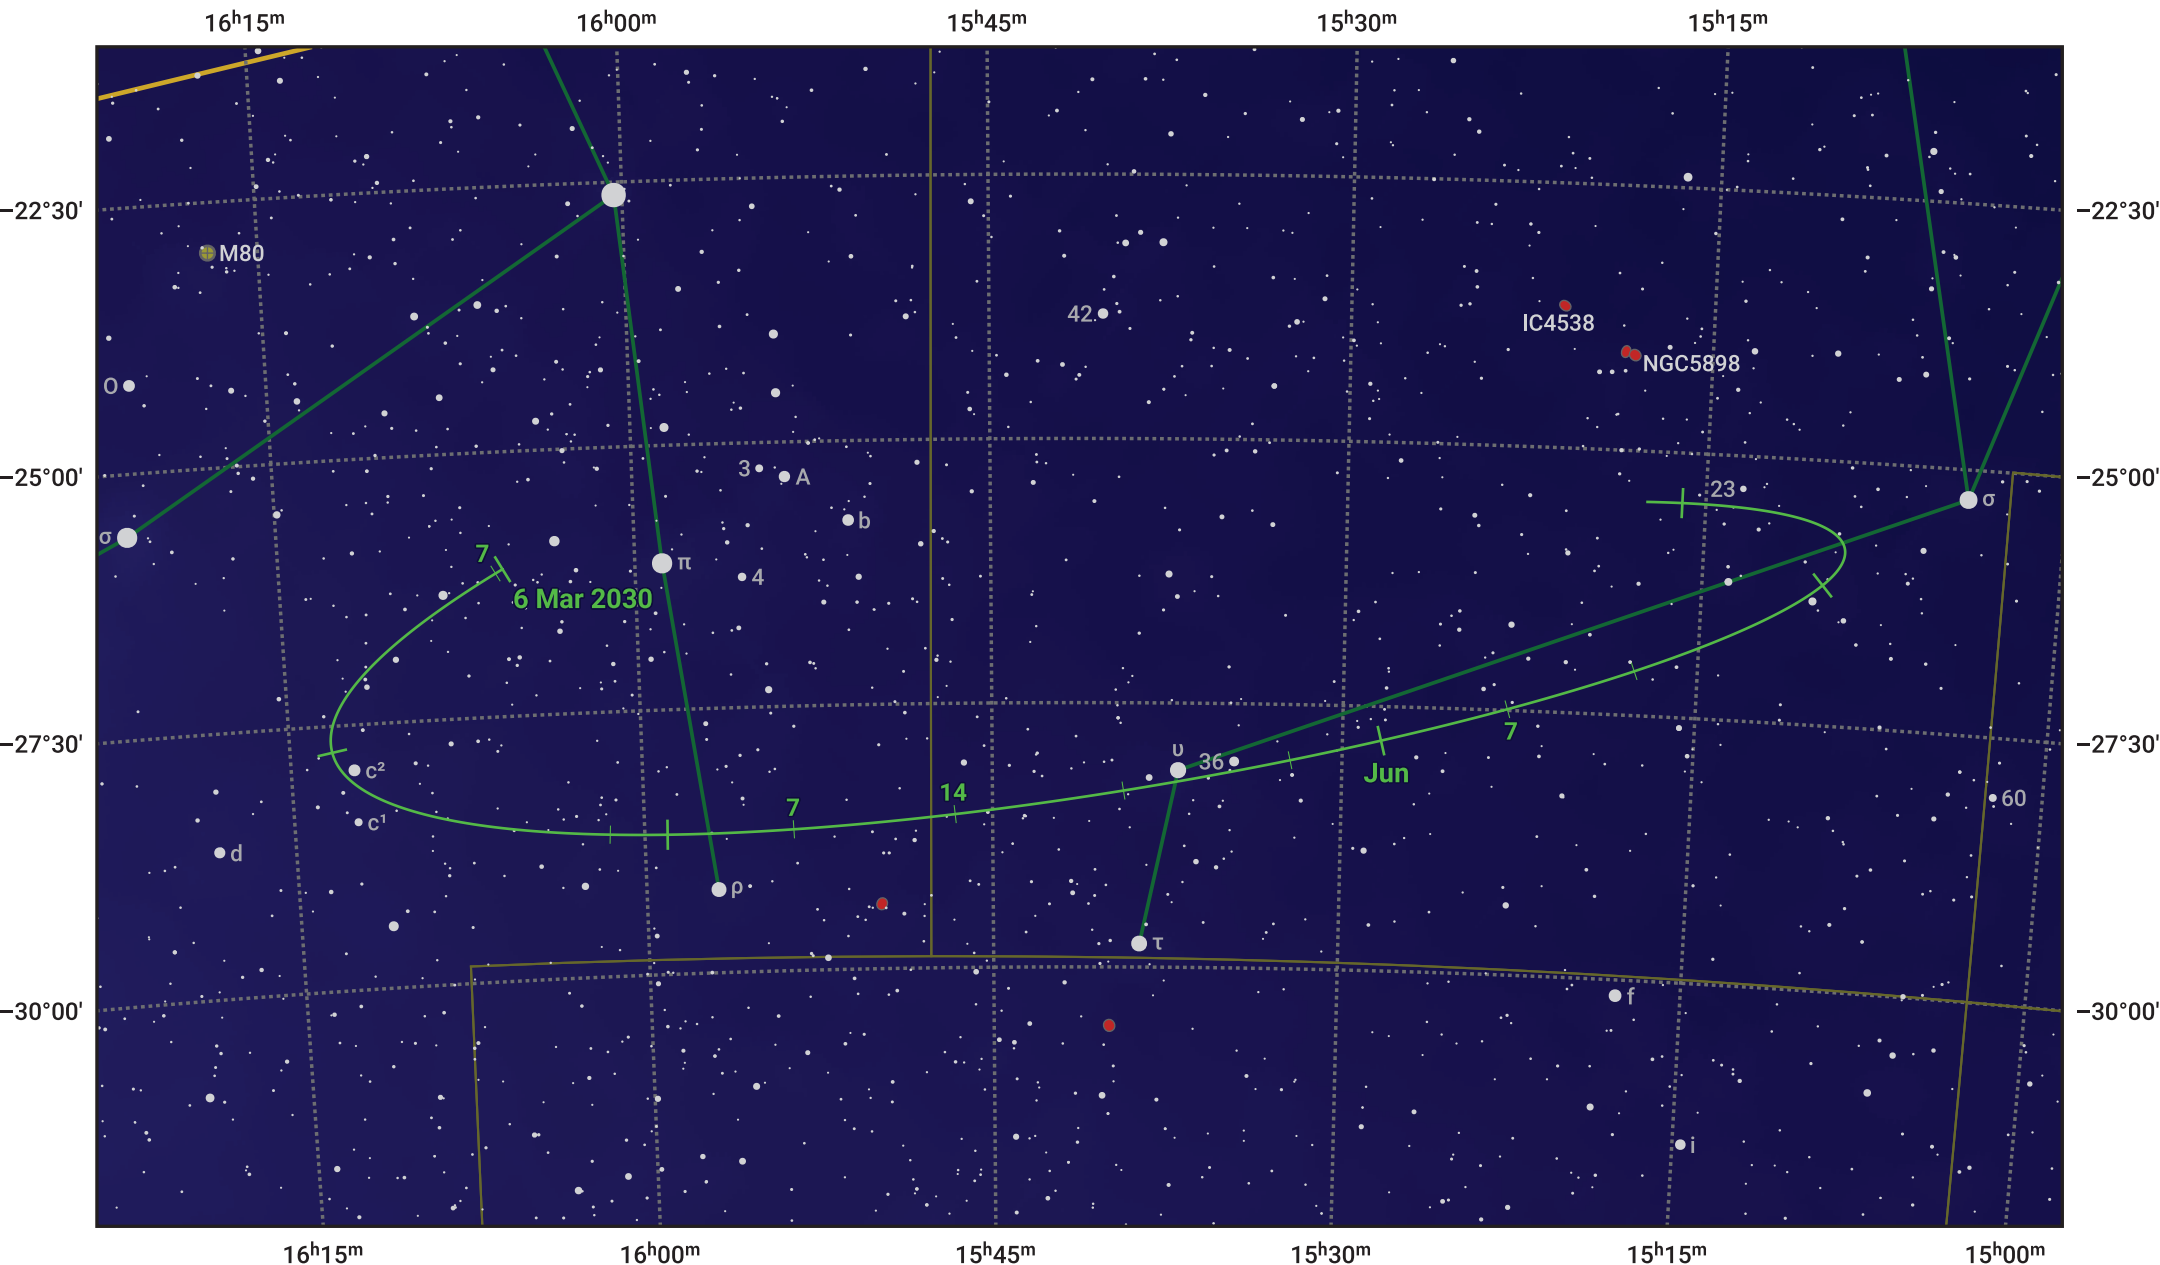

The path of Asteroid 29 Amphitrite around opposition on 20 May 2030

© Dominic Ford 2011–2024. Date markers placed at midnight UTC. Downloaded from <https://in-the-sky.org>

Magnitude scale: 10.0 9.0 8.0 7.0 6.0 5.0 4.0 3.0 2.0

— Ecliptic Plane

- Galaxy
- Bright nebula
- Open cluster
- ⊕ Globular cluster

Date	Mag
2030 Apr 1	10.7
2030 Apr 30	10.1
2030 May 1	10.0
2030 Jun 1	9.9
2030 Jul 1	10.5
2030 Aug 1	11.0