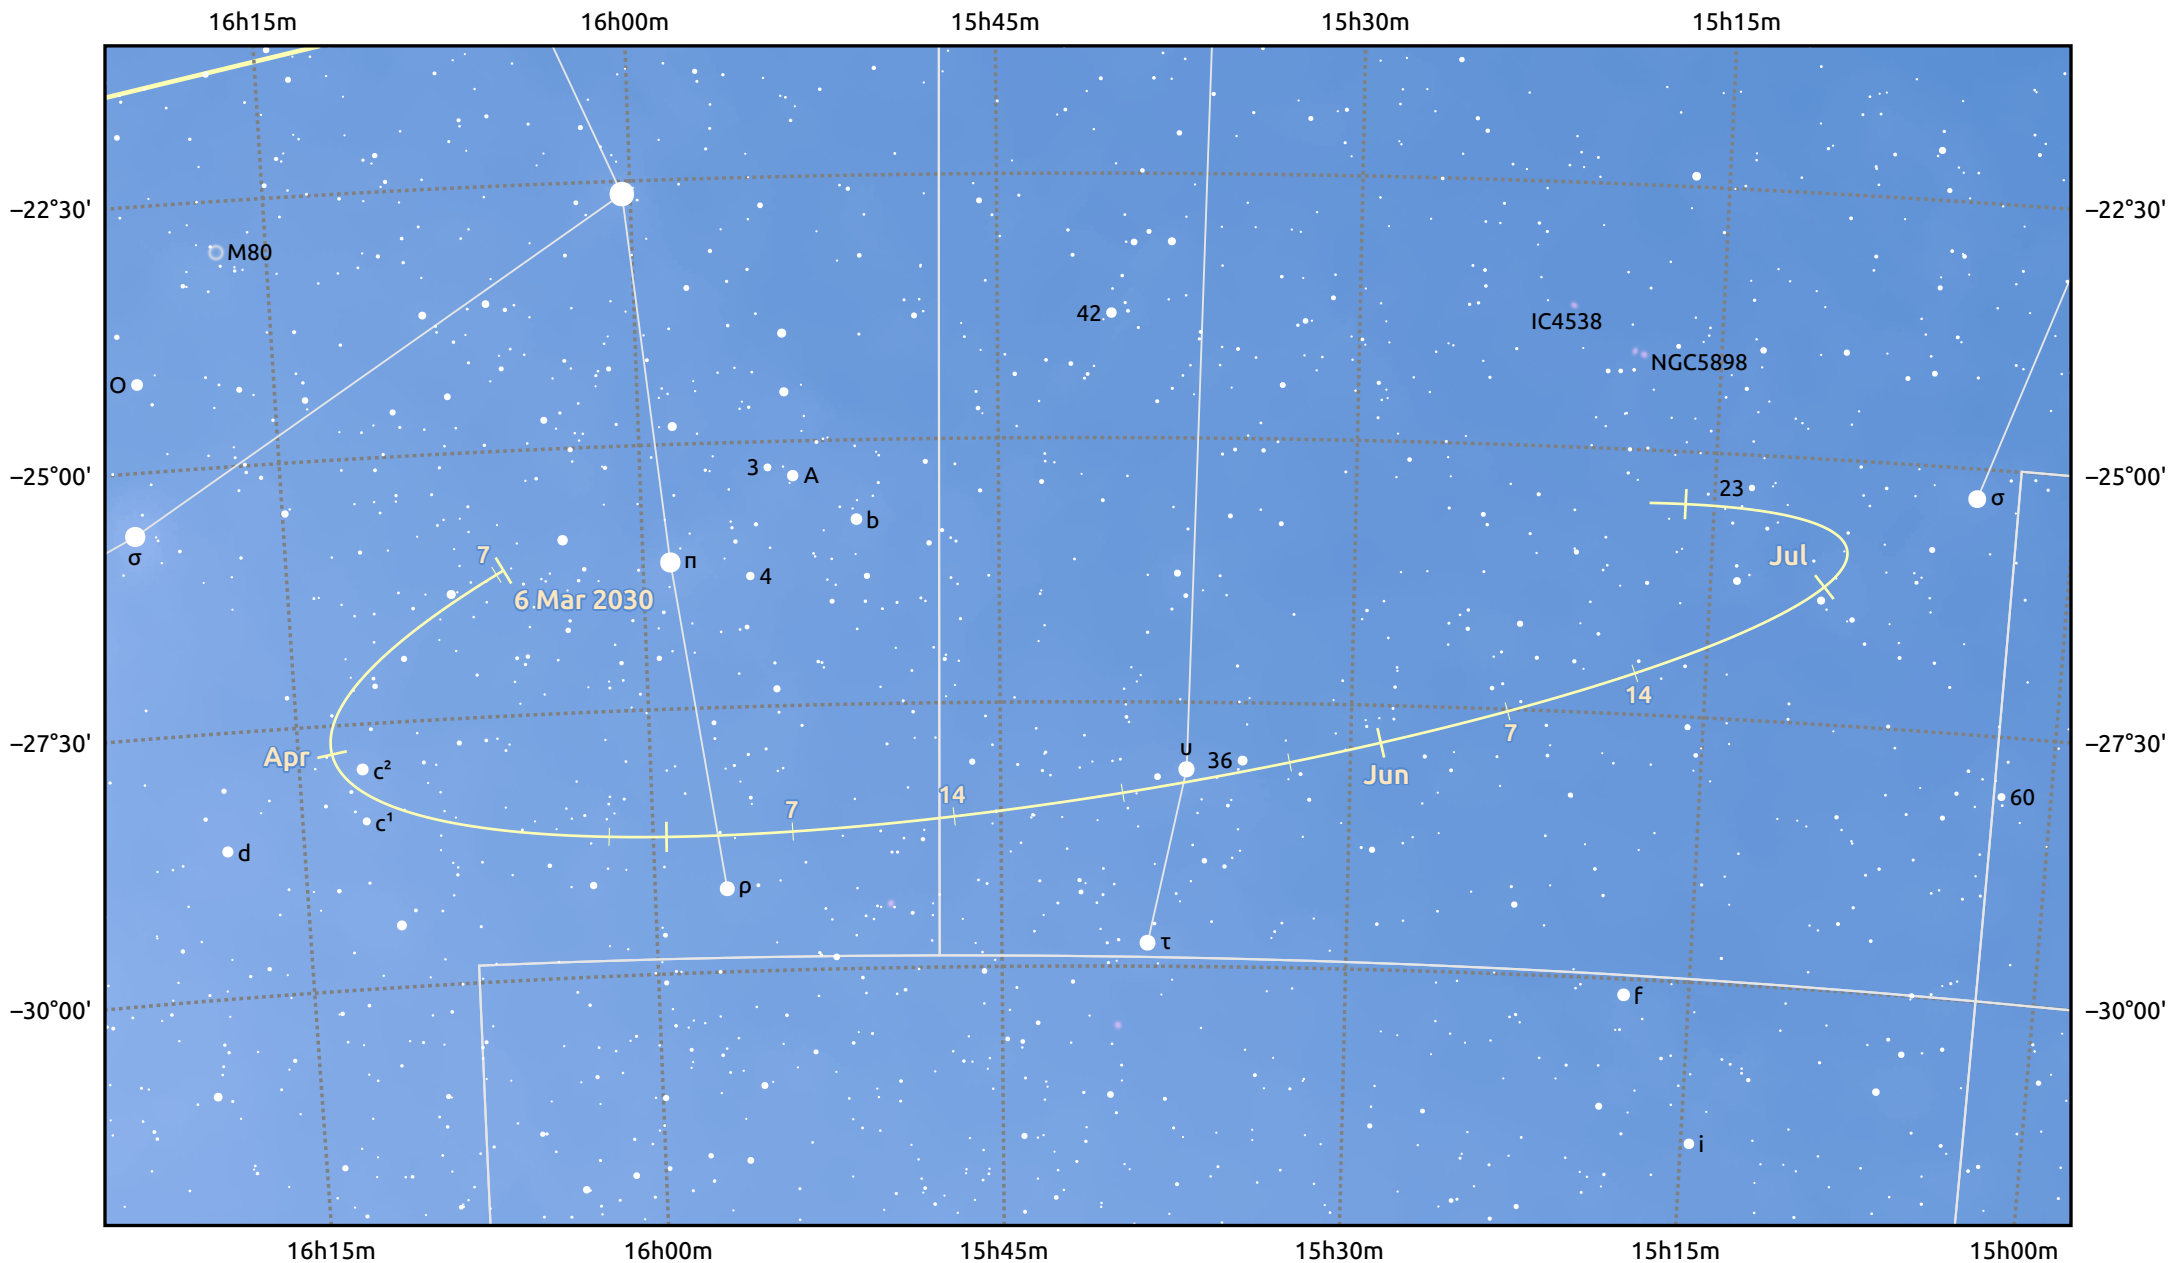

The path of Asteroid 29 Amphitrite around opposition on 20 May 2030

© Dominic Ford 2011–2025. Date markers placed at midnight UTC. Downloaded from <https://in-the-sky.org>

Magnitude scale: 10.0 9.0 8.0 7.0 6.0 5.0 4.0 3.0 2.0

— Ecliptic Plane

Galaxy Bright nebula Open cluster Globular cluster Planetary nebula

Date	Mag
2030 Apr 1	10.6
2030 Apr 30	10.1
2030 May 1	10.0
2030 Jun 1	9.9
2030 Jul 1	10.5
2030 Aug 1	11.0