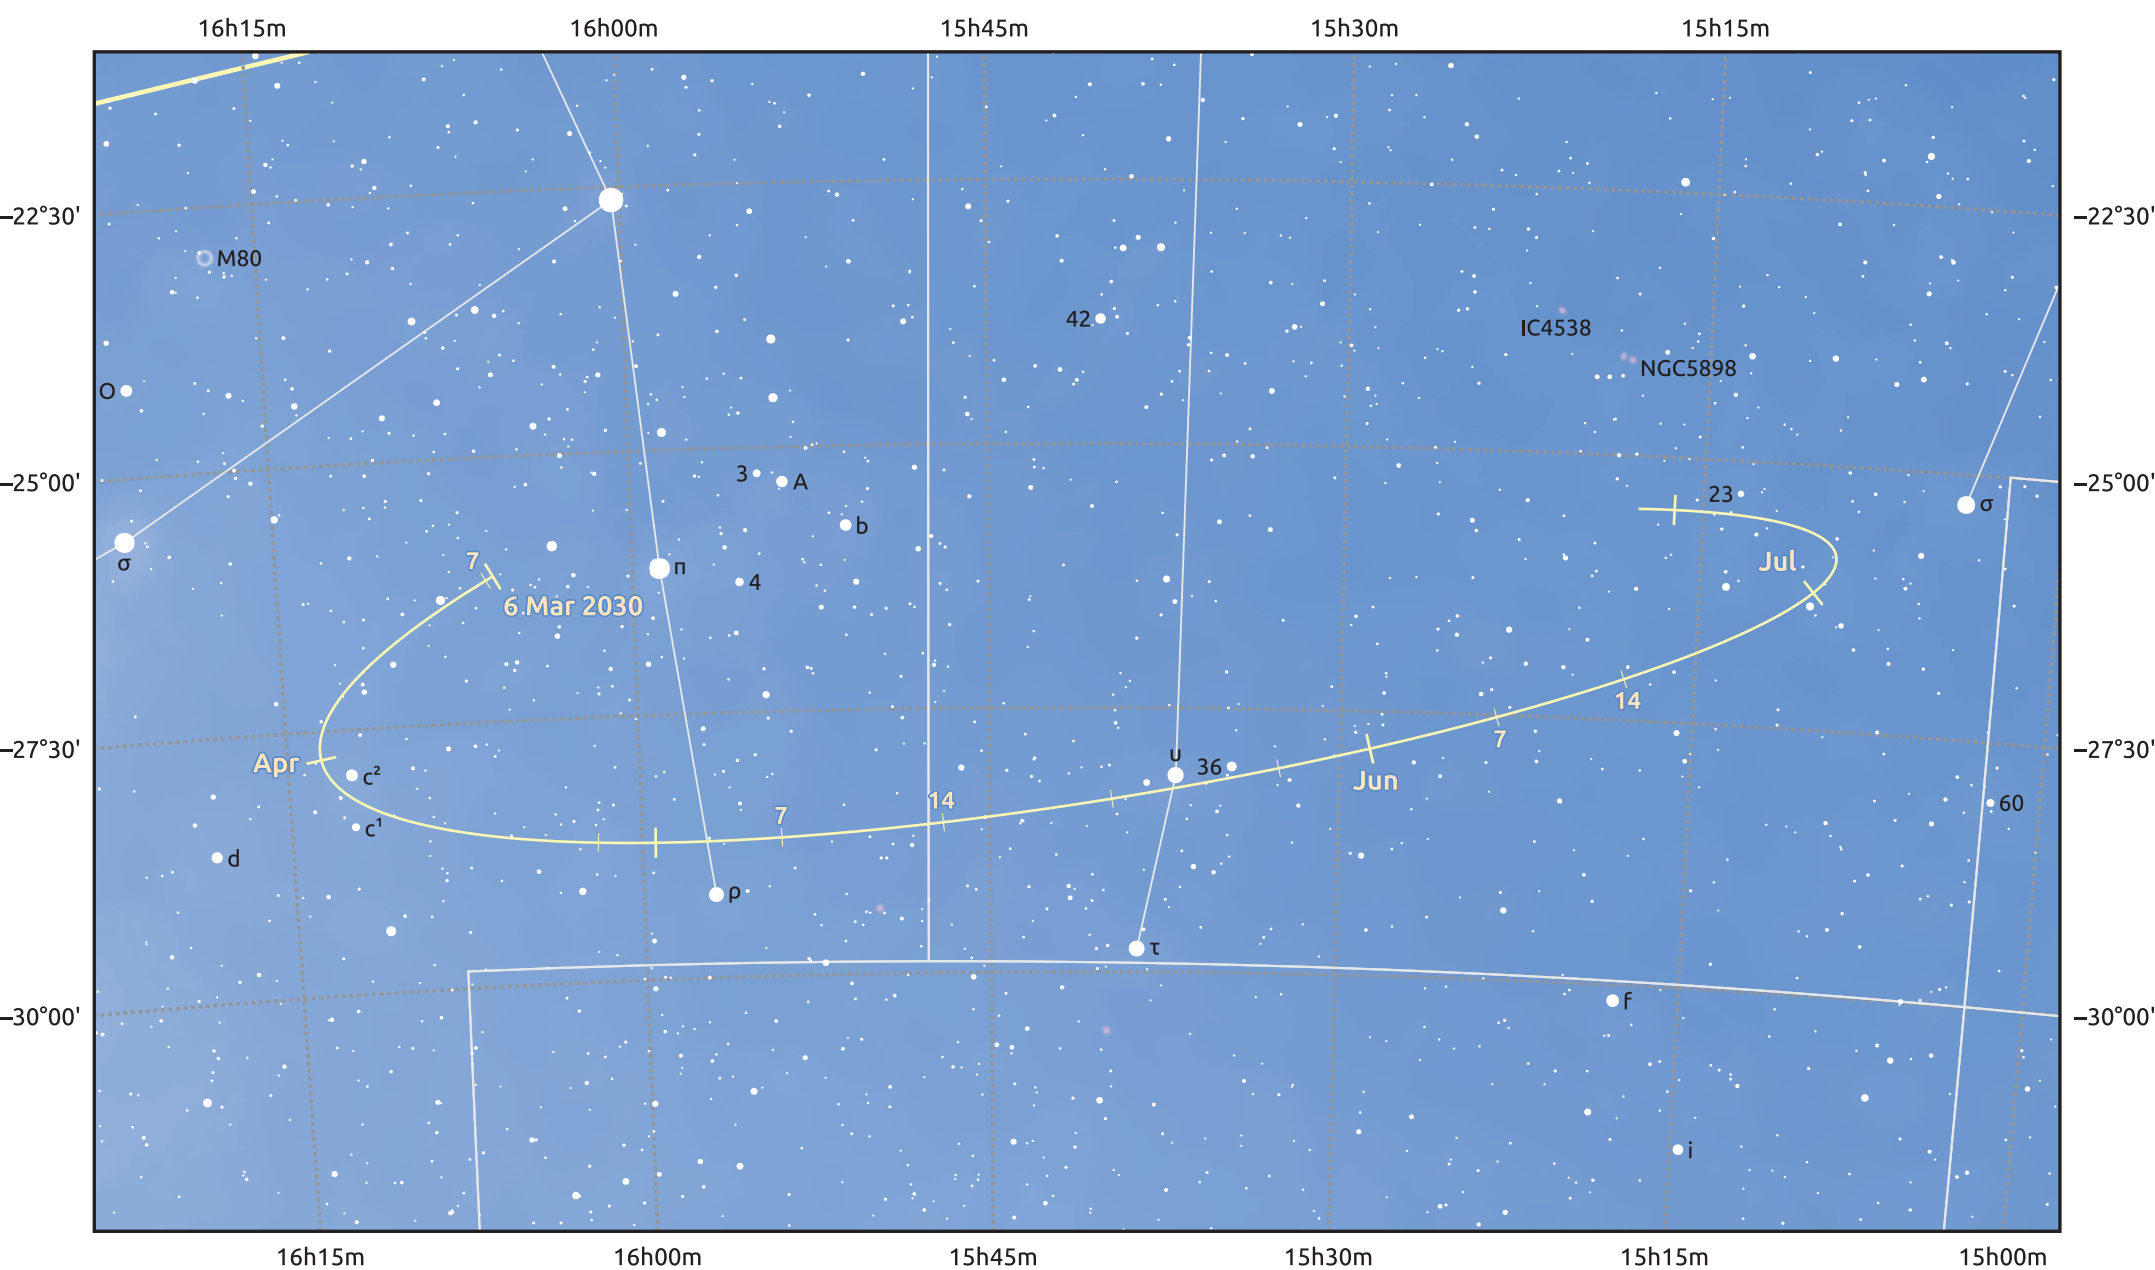

# The path of Asteroid 29 Amphitrite around opposition on 20 May 2030

© Dominic Ford 2011–2025. Date markers placed at midnight UTC. Downloaded from <https://in-the-sky.org>

Magnitude scale: 10.0 9.0 8.0 7.0 6.0 5.0 4.0 3.0 2.0

Ecliptic Plane

Galaxy Bright nebula Open cluster Globular cluster Planetary nebula

Date	Mag
2030 Apr 1	10.6
2030 Apr 30	10.1
2030 May 1	10.0
2030 Jun 1	9.9
2030 Jul 1	10.5
2030 Aug 1	11.0