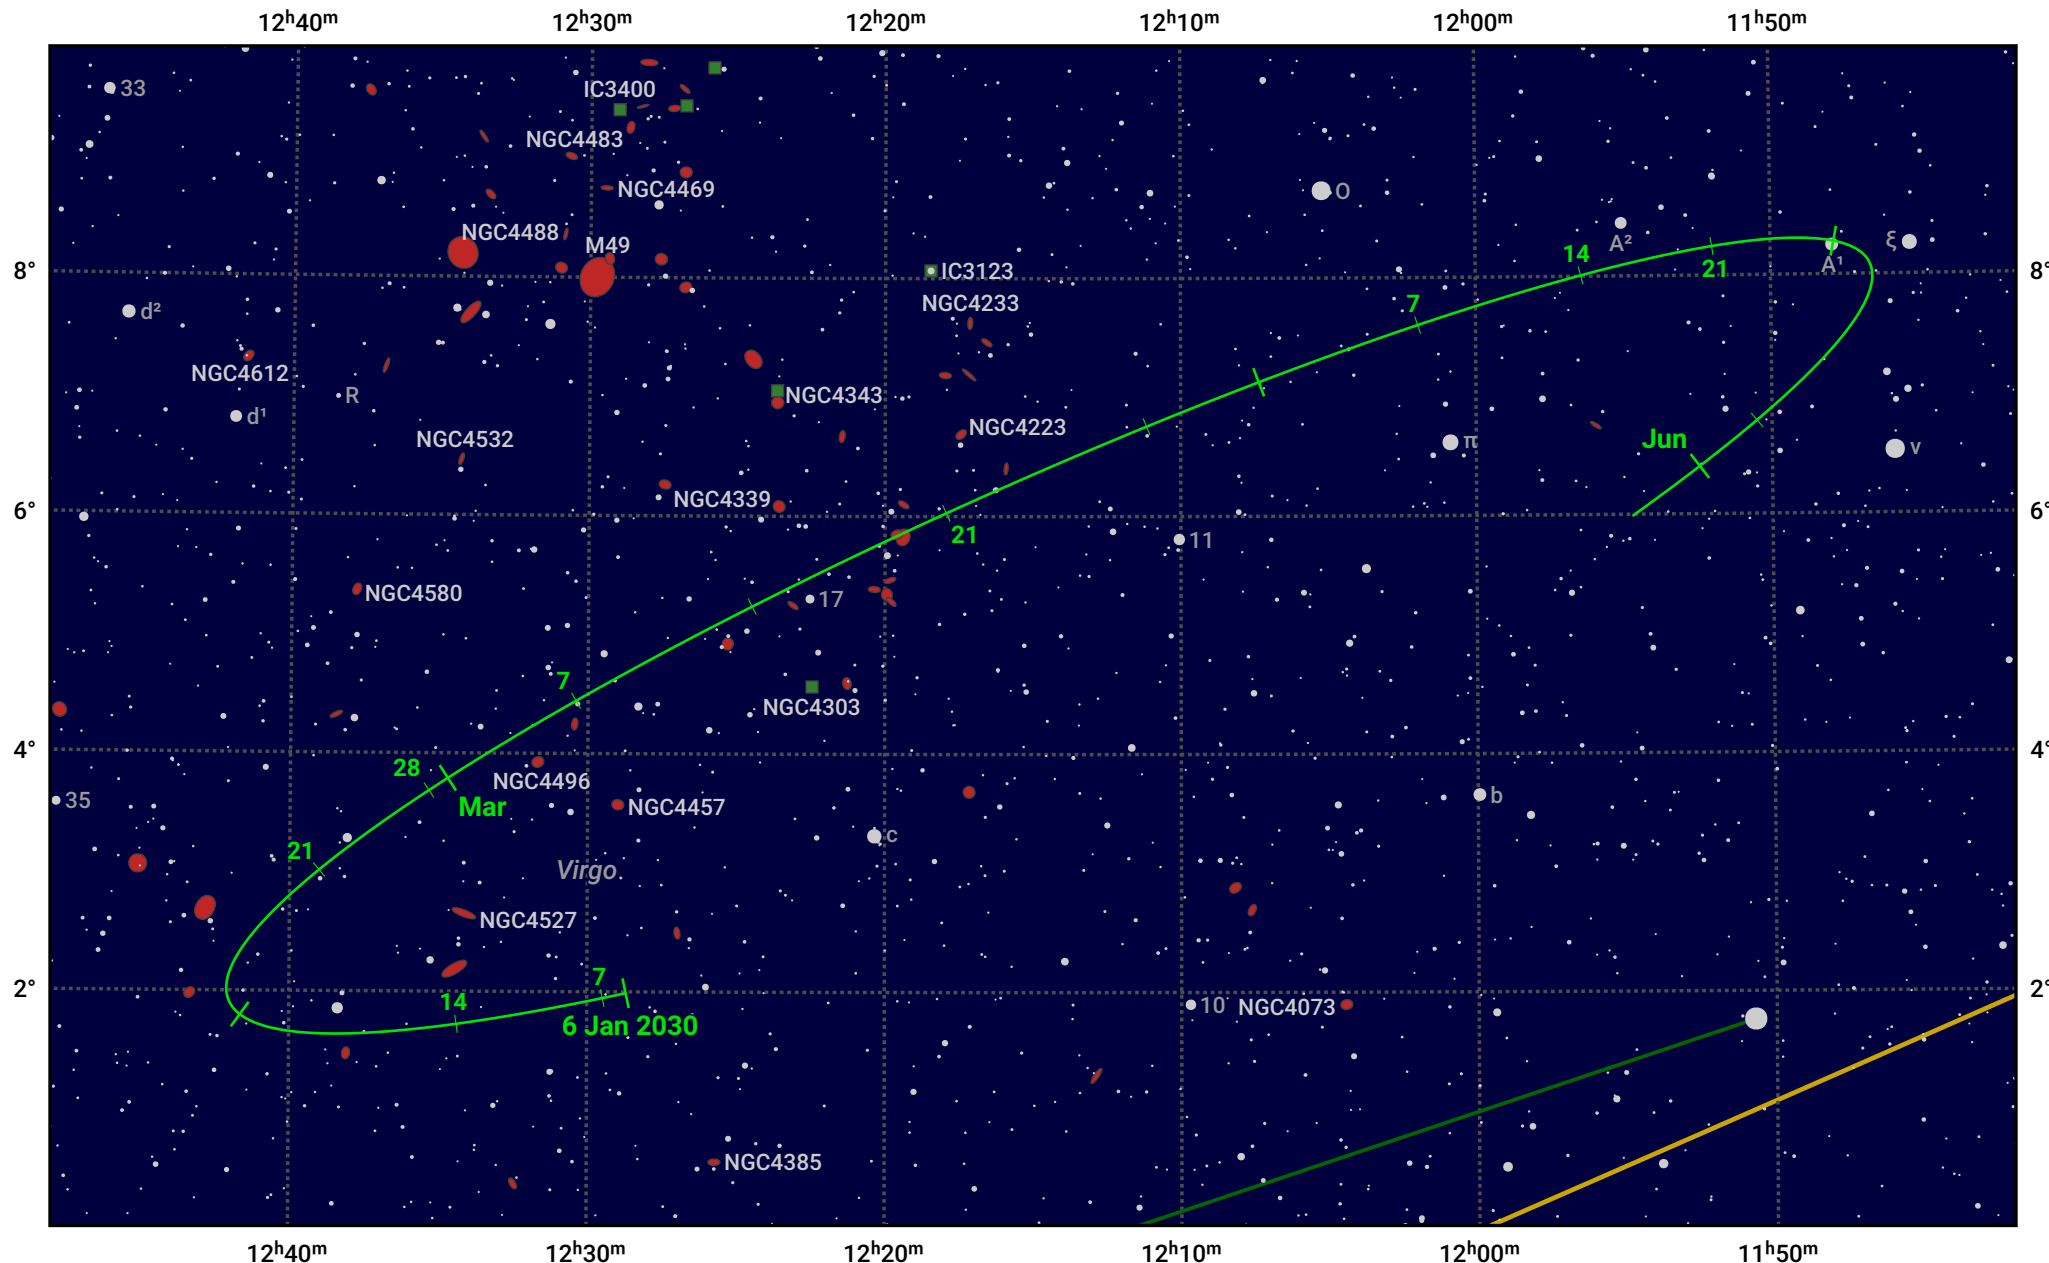

The path of Asteroid 40 Harmonia around opposition on 22 Mar 2030

© Dominic Ford 2011–2024. Date markers placed at midnight UTC. Downloaded from <https://in-the-sky.org>

Magnitude scale: 11.0 10.0 9.0 8.0 7.0 6.0 5.0 4.0 3.0

— Ecliptic Plane

Galaxy Bright nebula Open cluster Globular cluster

Date	Mag	Phase
2030 Feb 1	10.6	97%
2030 Feb 24	10.0	99%
2030 Mar 1	9.9	99%
2030 Apr 1	9.6	100%
2030 May 1	10.3	98%
2030 Jun 1	10.9	96%