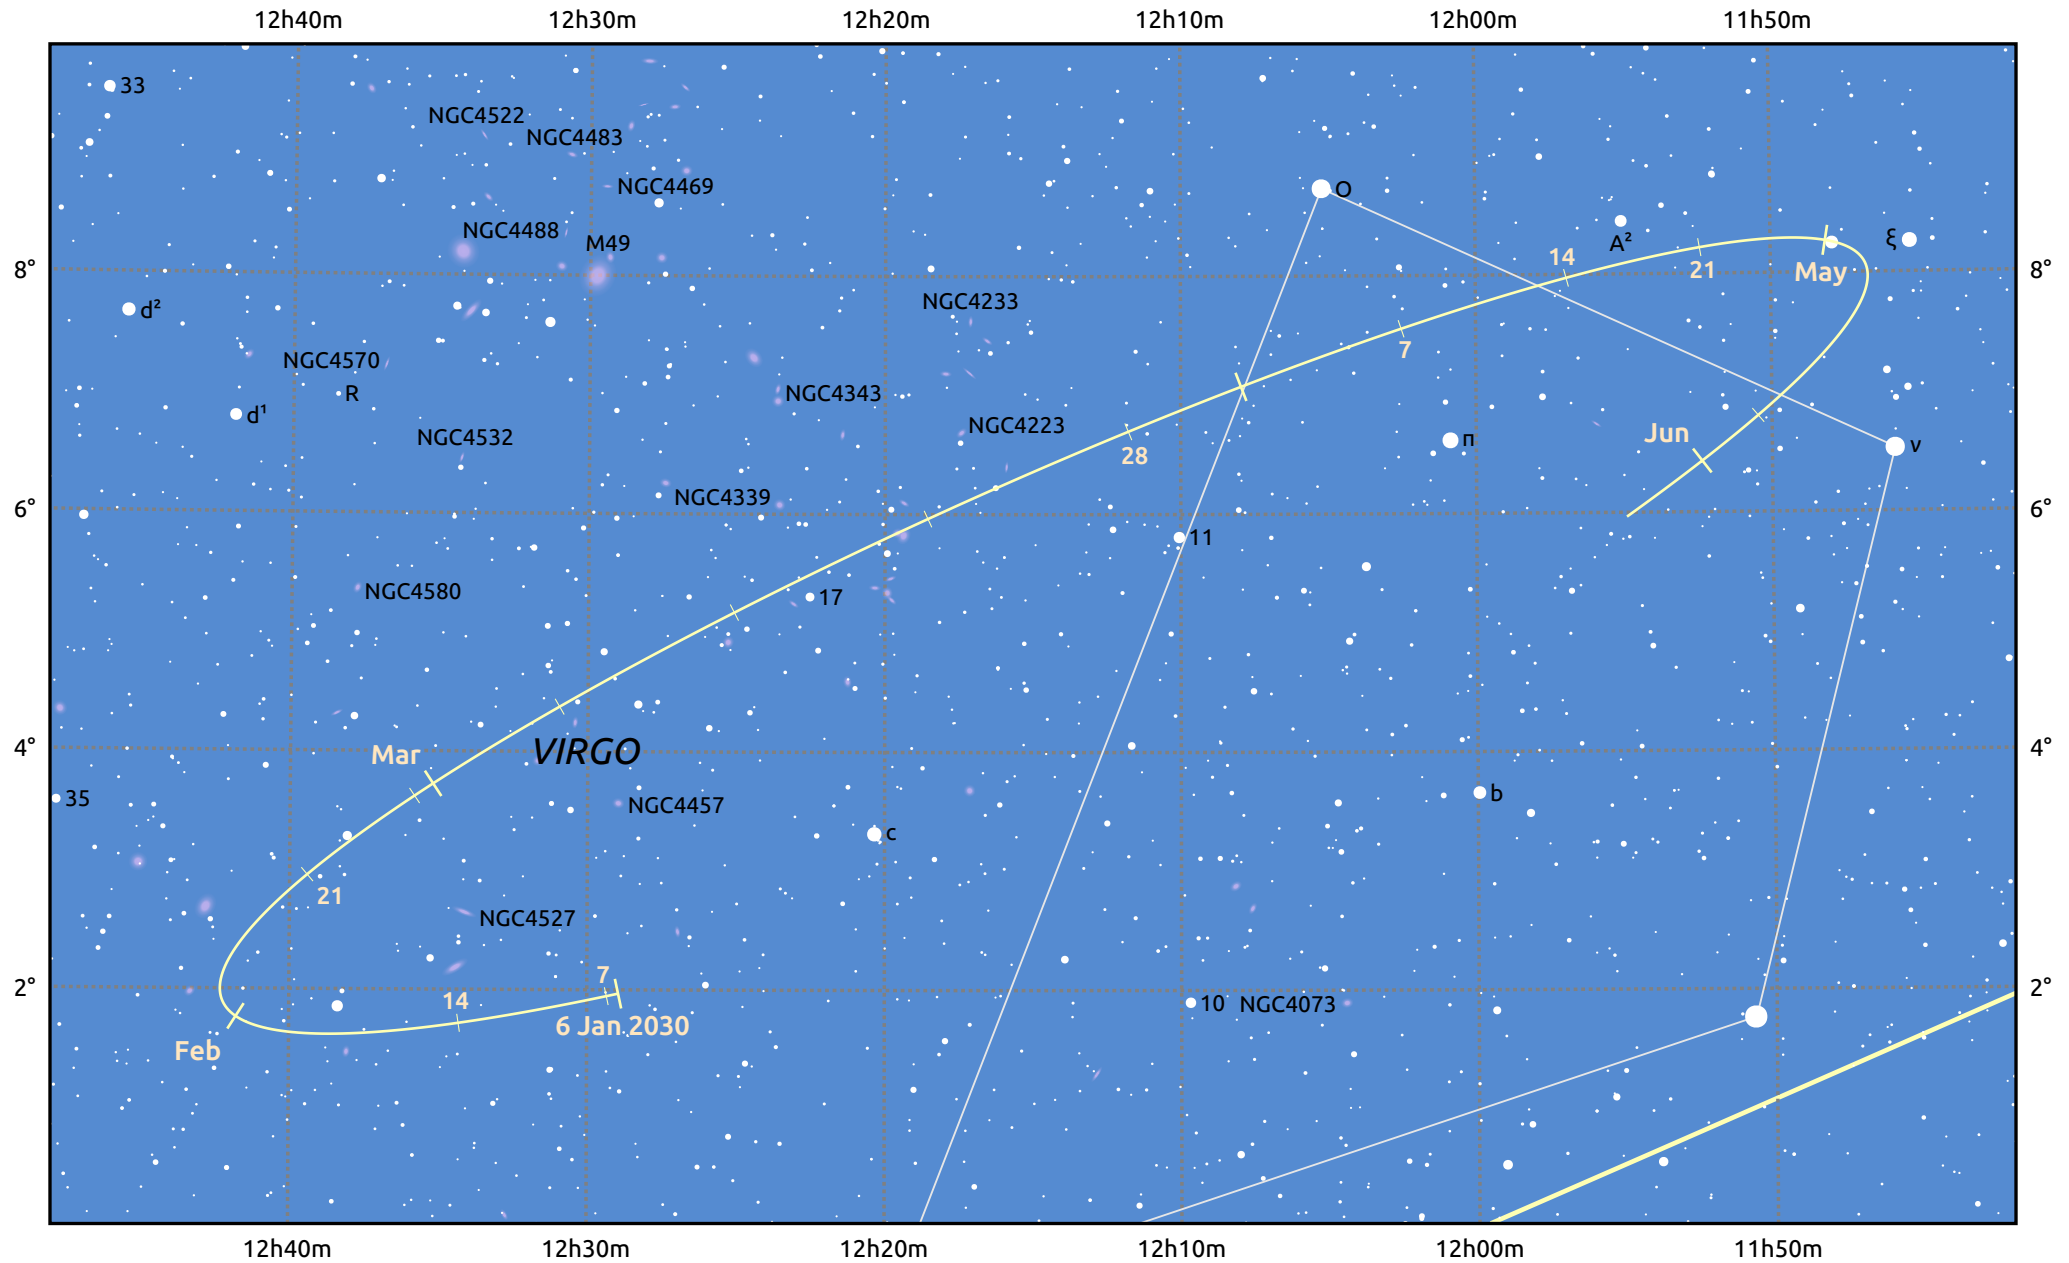

The path of Asteroid 40 Harmonia around opposition on 22 Mar 2030

© Dominic Ford 2011–2025. Date markers placed at midnight UTC. Downloaded from <https://in-the-sky.org>

Magnitude scale: 11.0 10.0 9.0 8.0 7.0 6.0 5.0 4.0 3.0

Ecliptic Plane

Galaxy Bright nebula Open cluster Globular cluster Planetary nebula

Date	Mag	Phase
2030 Feb 1	10.6	97%
2030 Feb 25	10.0	99%
2030 Mar 1	9.9	99%
2030 Apr 1	9.6	100%
2030 May 1	10.3	98%
2030 Jun 1	10.9	96%