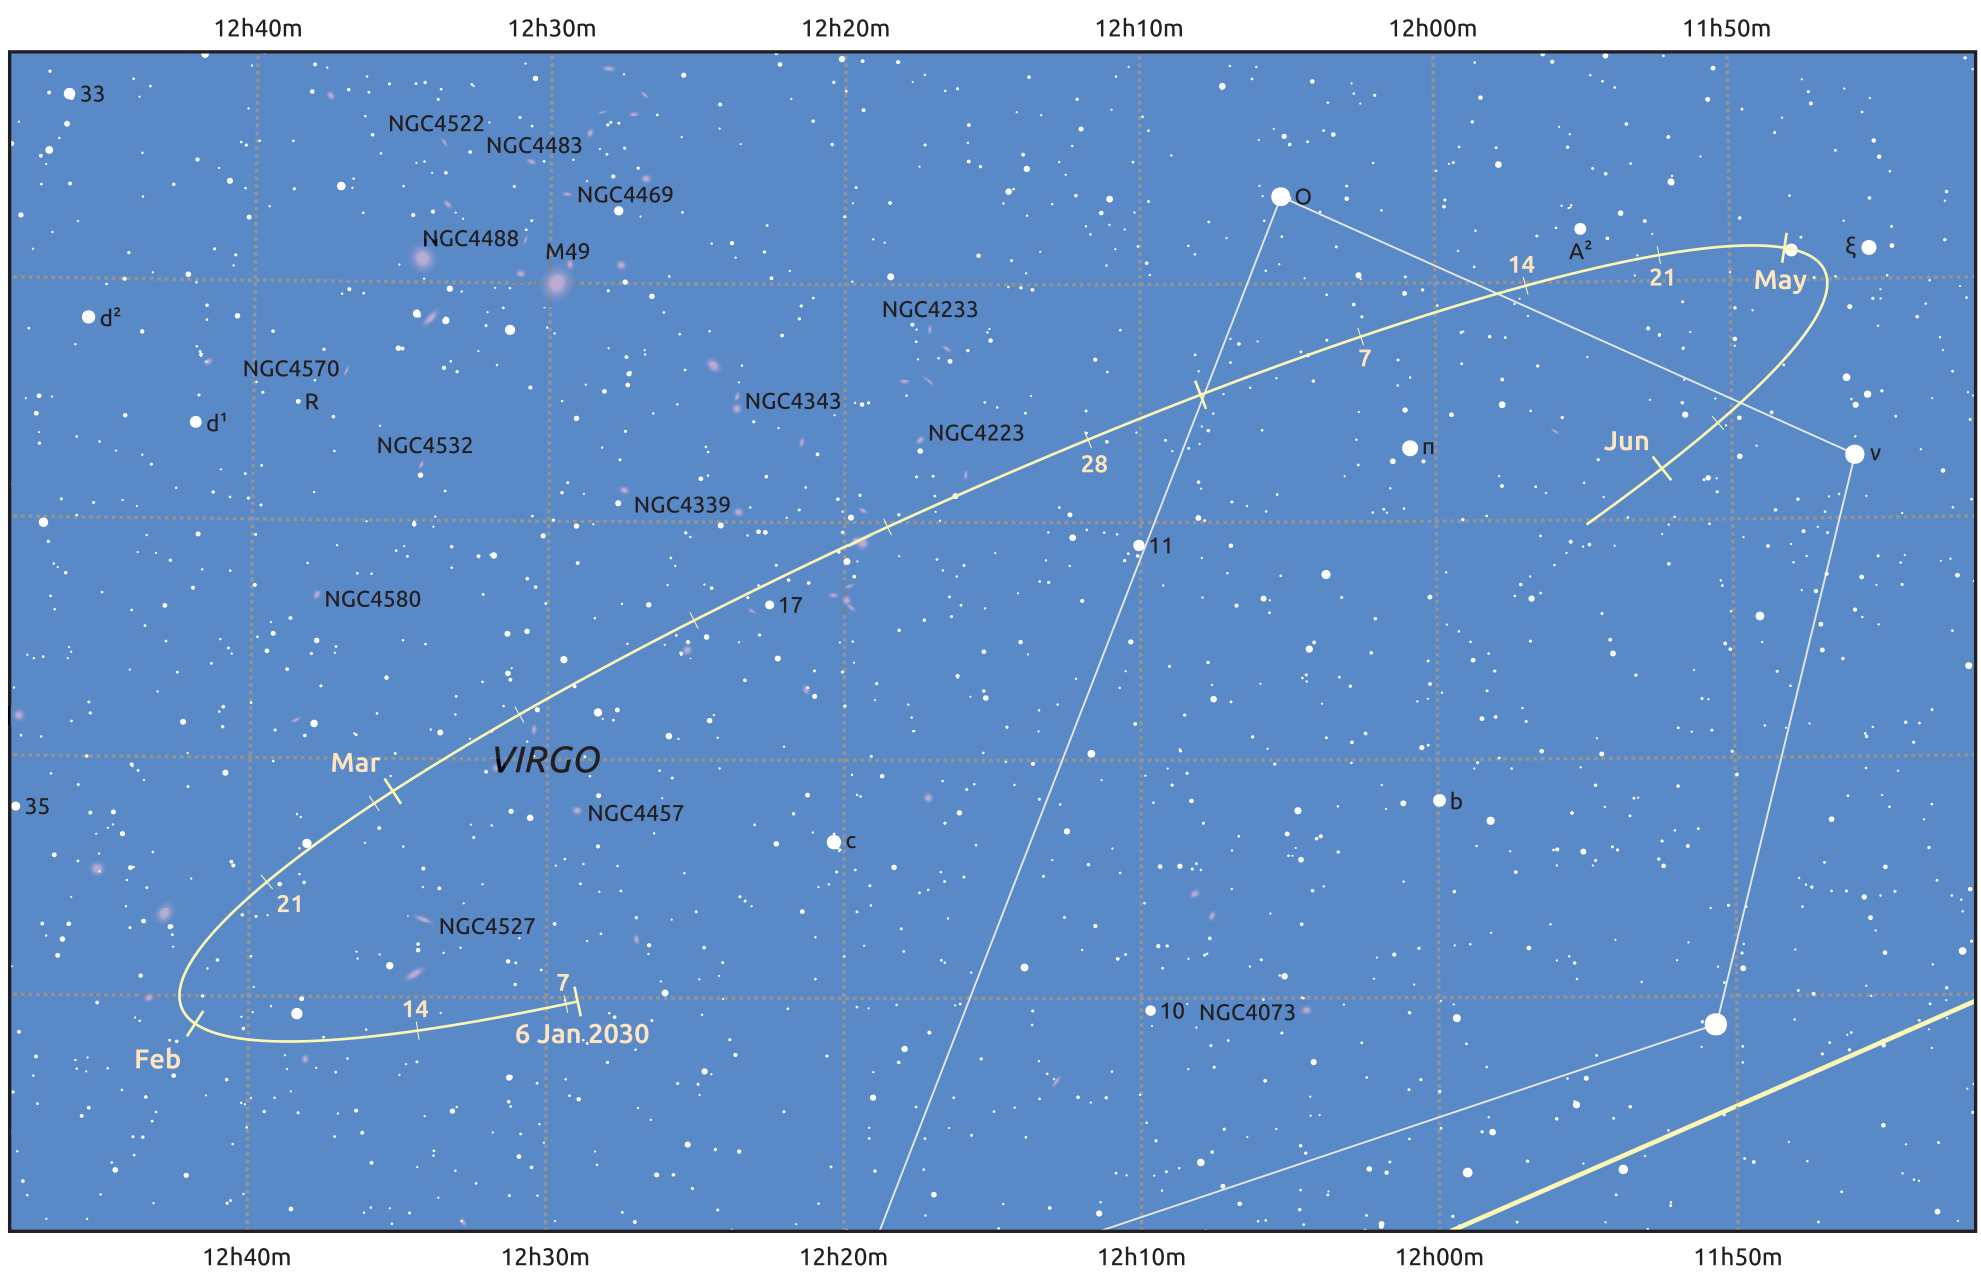

The path of Asteroid 40 Harmonia around opposition on 22 Mar 2030

© Dominic Ford 2011–2025. Date markers placed at midnight UTC. Downloaded from <https://in-the-sky.org>

Magnitude scale: 11.0 10.0 9.0 8.0 7.0 6.0 5.0 4.0 3.0

— Ecliptic Plane

Galaxy Bright nebula Open cluster Globular cluster Planetary nebula

Date	Mag	Phase
2030 Feb 1	10.6	97%
2030 Feb 25	10.0	99%
2030 Mar 1	9.9	99%
2030 Apr 1	9.6	100%
2030 May 1	10.3	98%
2030 Jun 1	10.9	96%