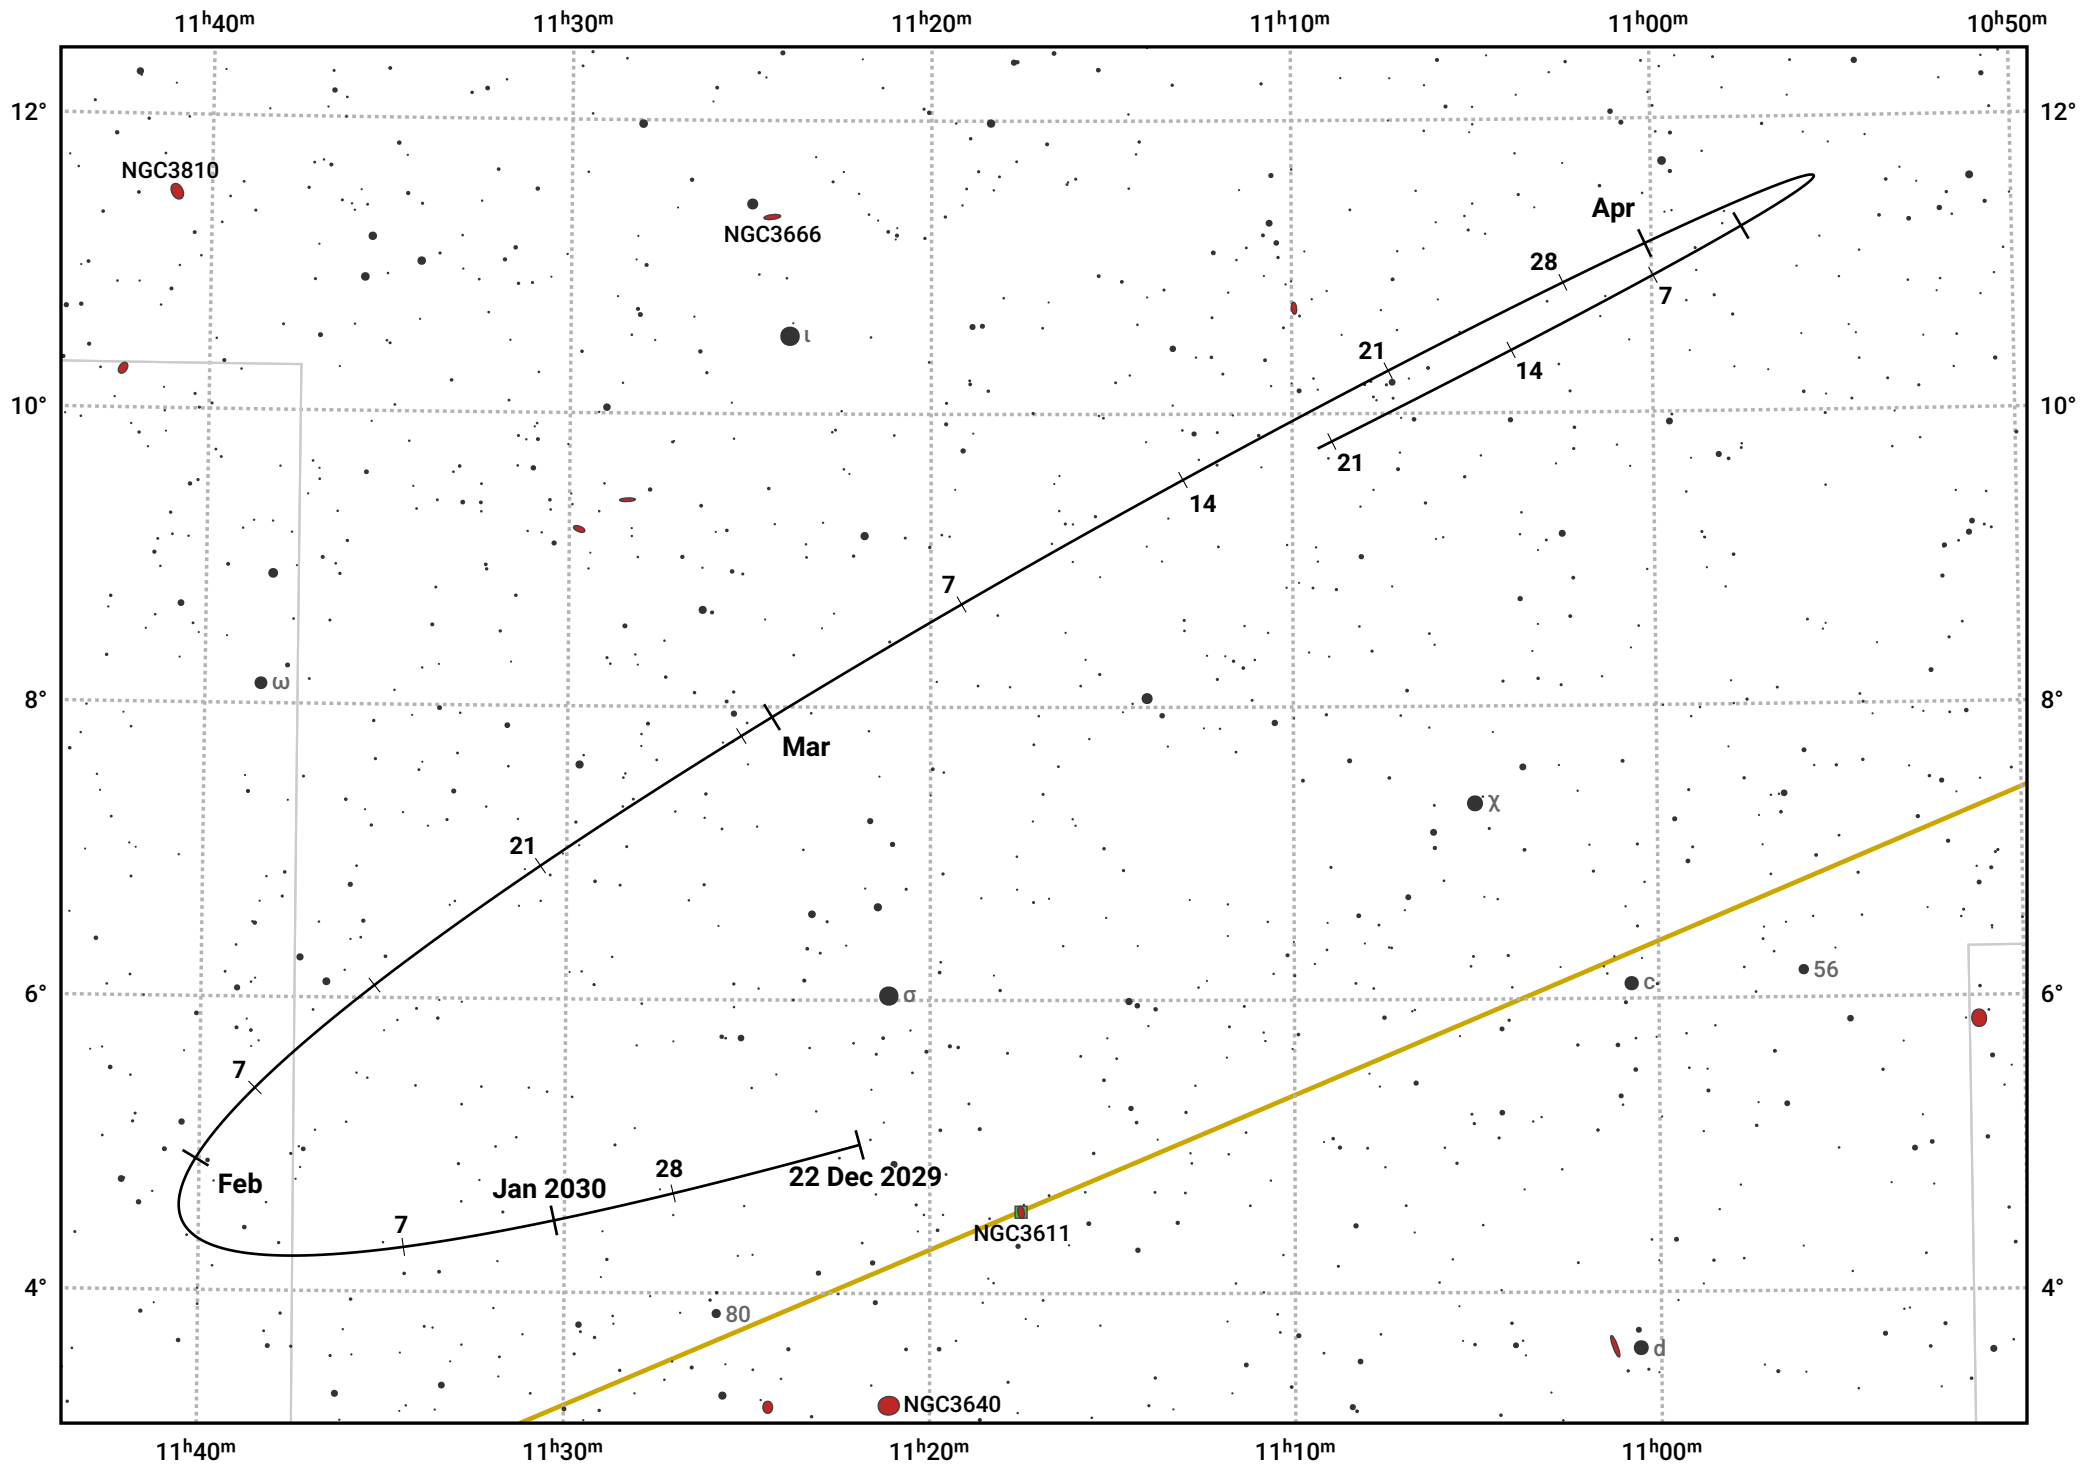

The path of Asteroid 44 Nysa around opposition on 7 Mar 2030

© Dominic Ford 2011–2024. Date markers placed at midnight UTC. Downloaded from <https://in-the-sky.org>

Magnitude scale: 11.0 10.0 9.0 8.0 7.0 6.0 5.0 4.0

— Ecliptic Plane

● Galaxy
 ■ Bright nebula
 ● Open cluster
 ⊕ Globular cluster

Date	Mag	Phase
2030 Jan 1	10.5	95%
2030 Feb 1	9.9	98%
2030 Feb 9	9.7	98%
2030 Mar 1	9.1	100%
2030 Apr 1	9.8	99%
2030 May 1	10.6	96%
2030 May 6	10.7	96%