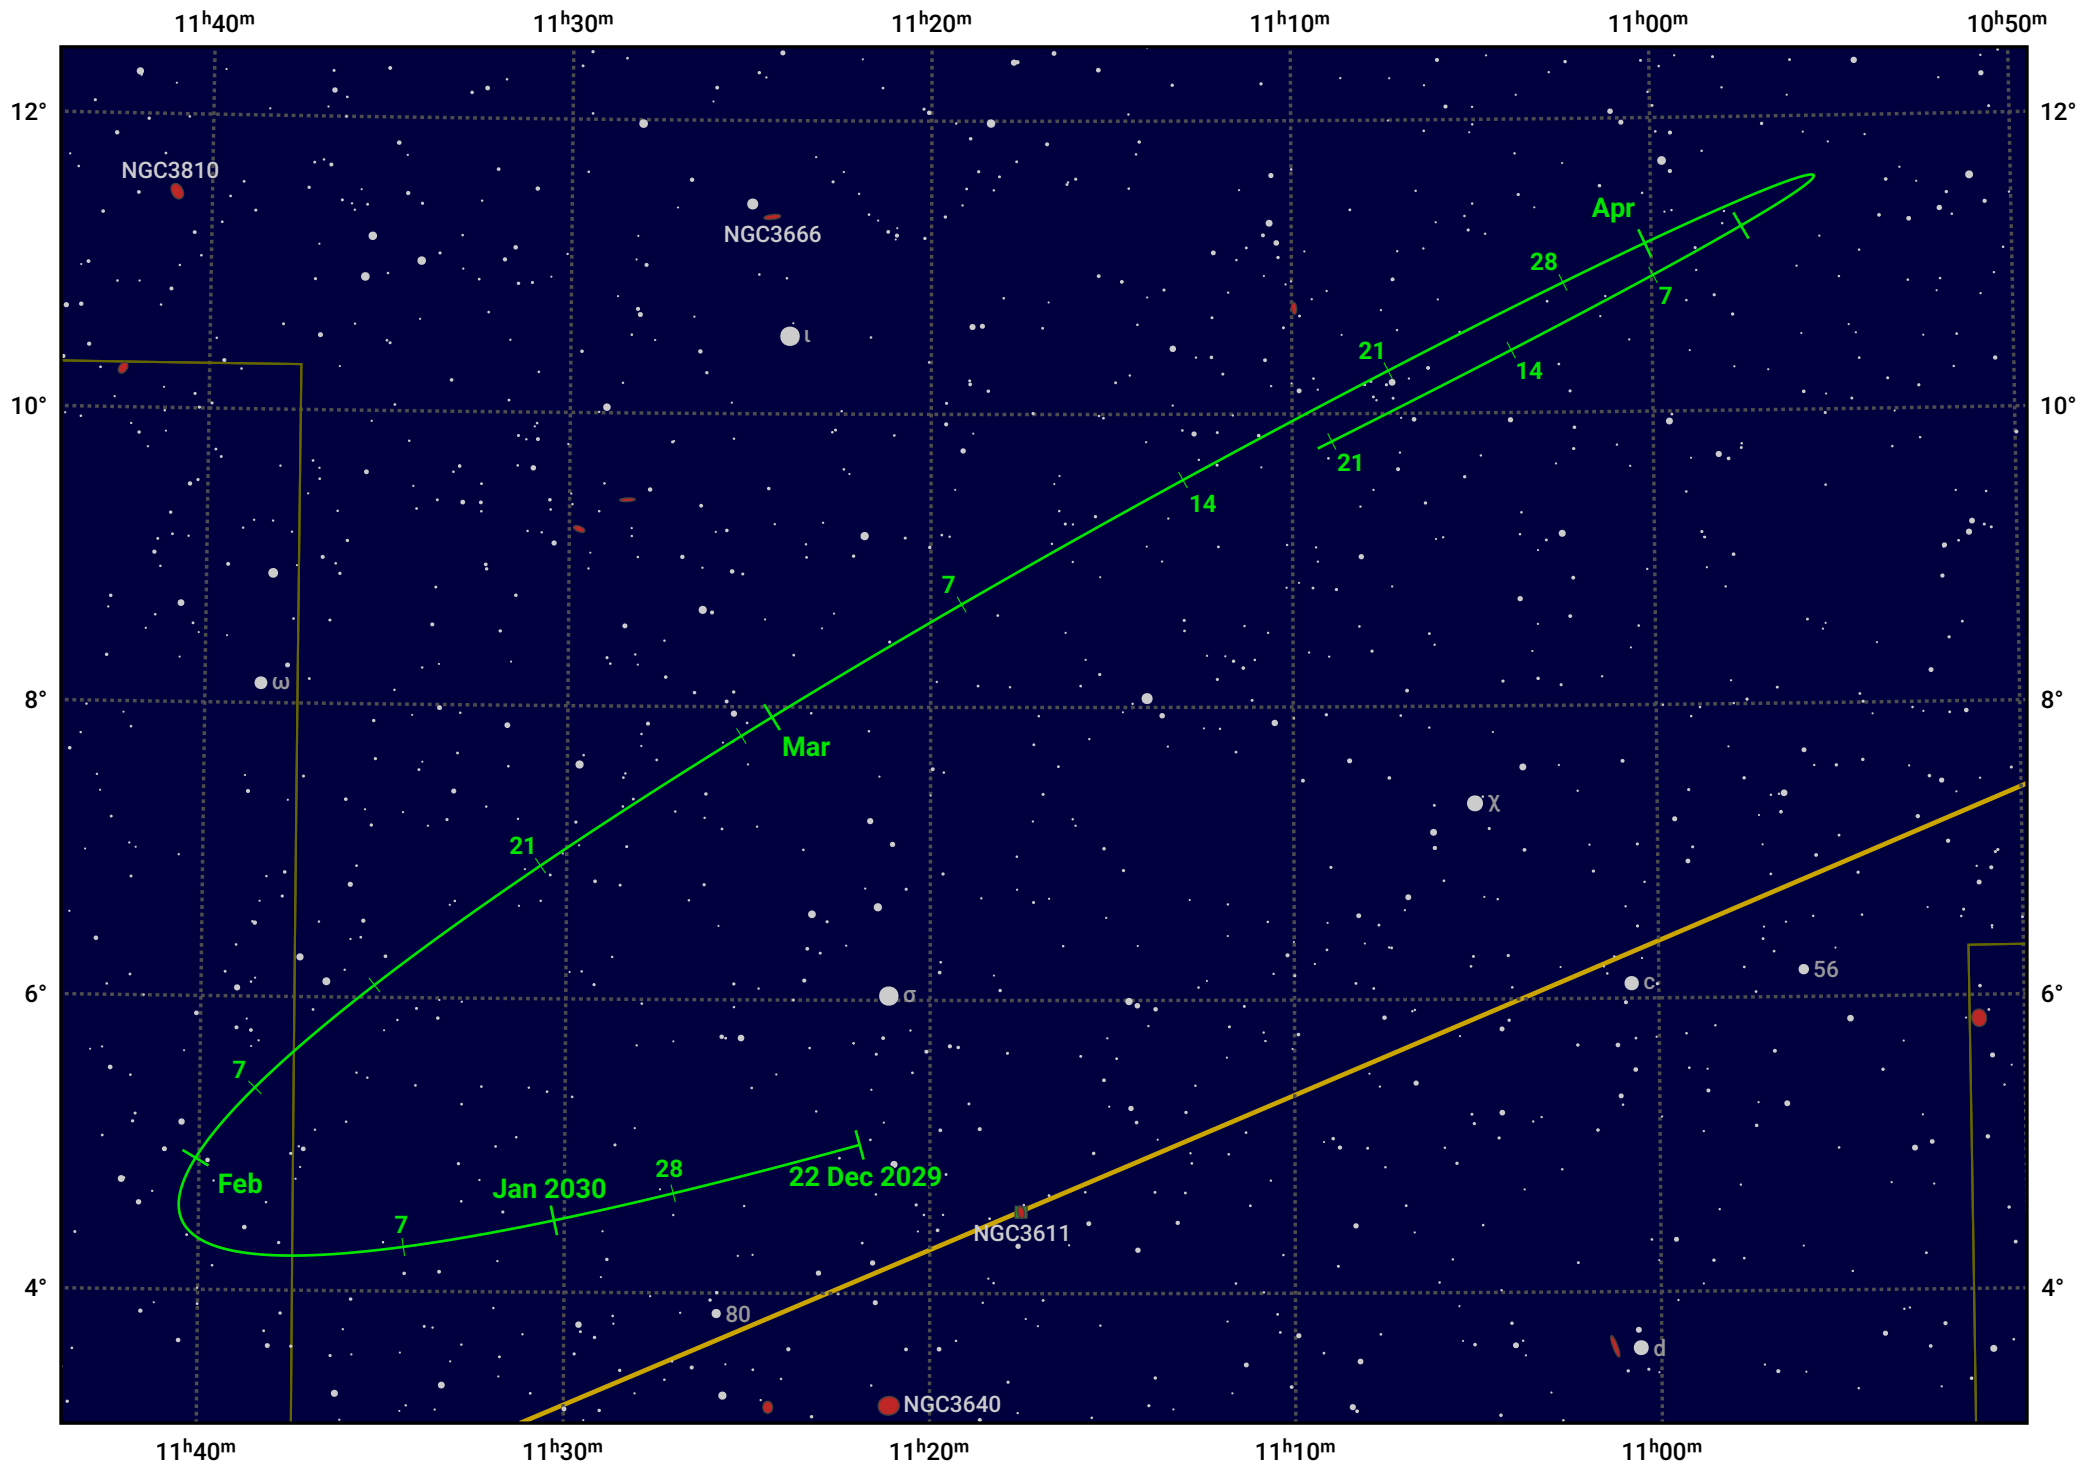

The path of Asteroid 44 Nysa around opposition on 7 Mar 2030

© Dominic Ford 2011–2024. Date markers placed at midnight UTC. Downloaded from <https://in-the-sky.org>

Magnitude scale: 11.0 10.0 9.0 8.0 7.0 6.0 5.0 4.0

— Ecliptic Plane

Galaxy Bright nebula Open cluster Globular cluster

Date	Mag	Phase
2030 Jan 1	10.5	95%
2030 Feb 1	9.9	98%
2030 Feb 9	9.7	98%
2030 Mar 1	9.1	100%
2030 Apr 1	9.8	99%
2030 May 1	10.6	96%
2030 May 6	10.7	96%