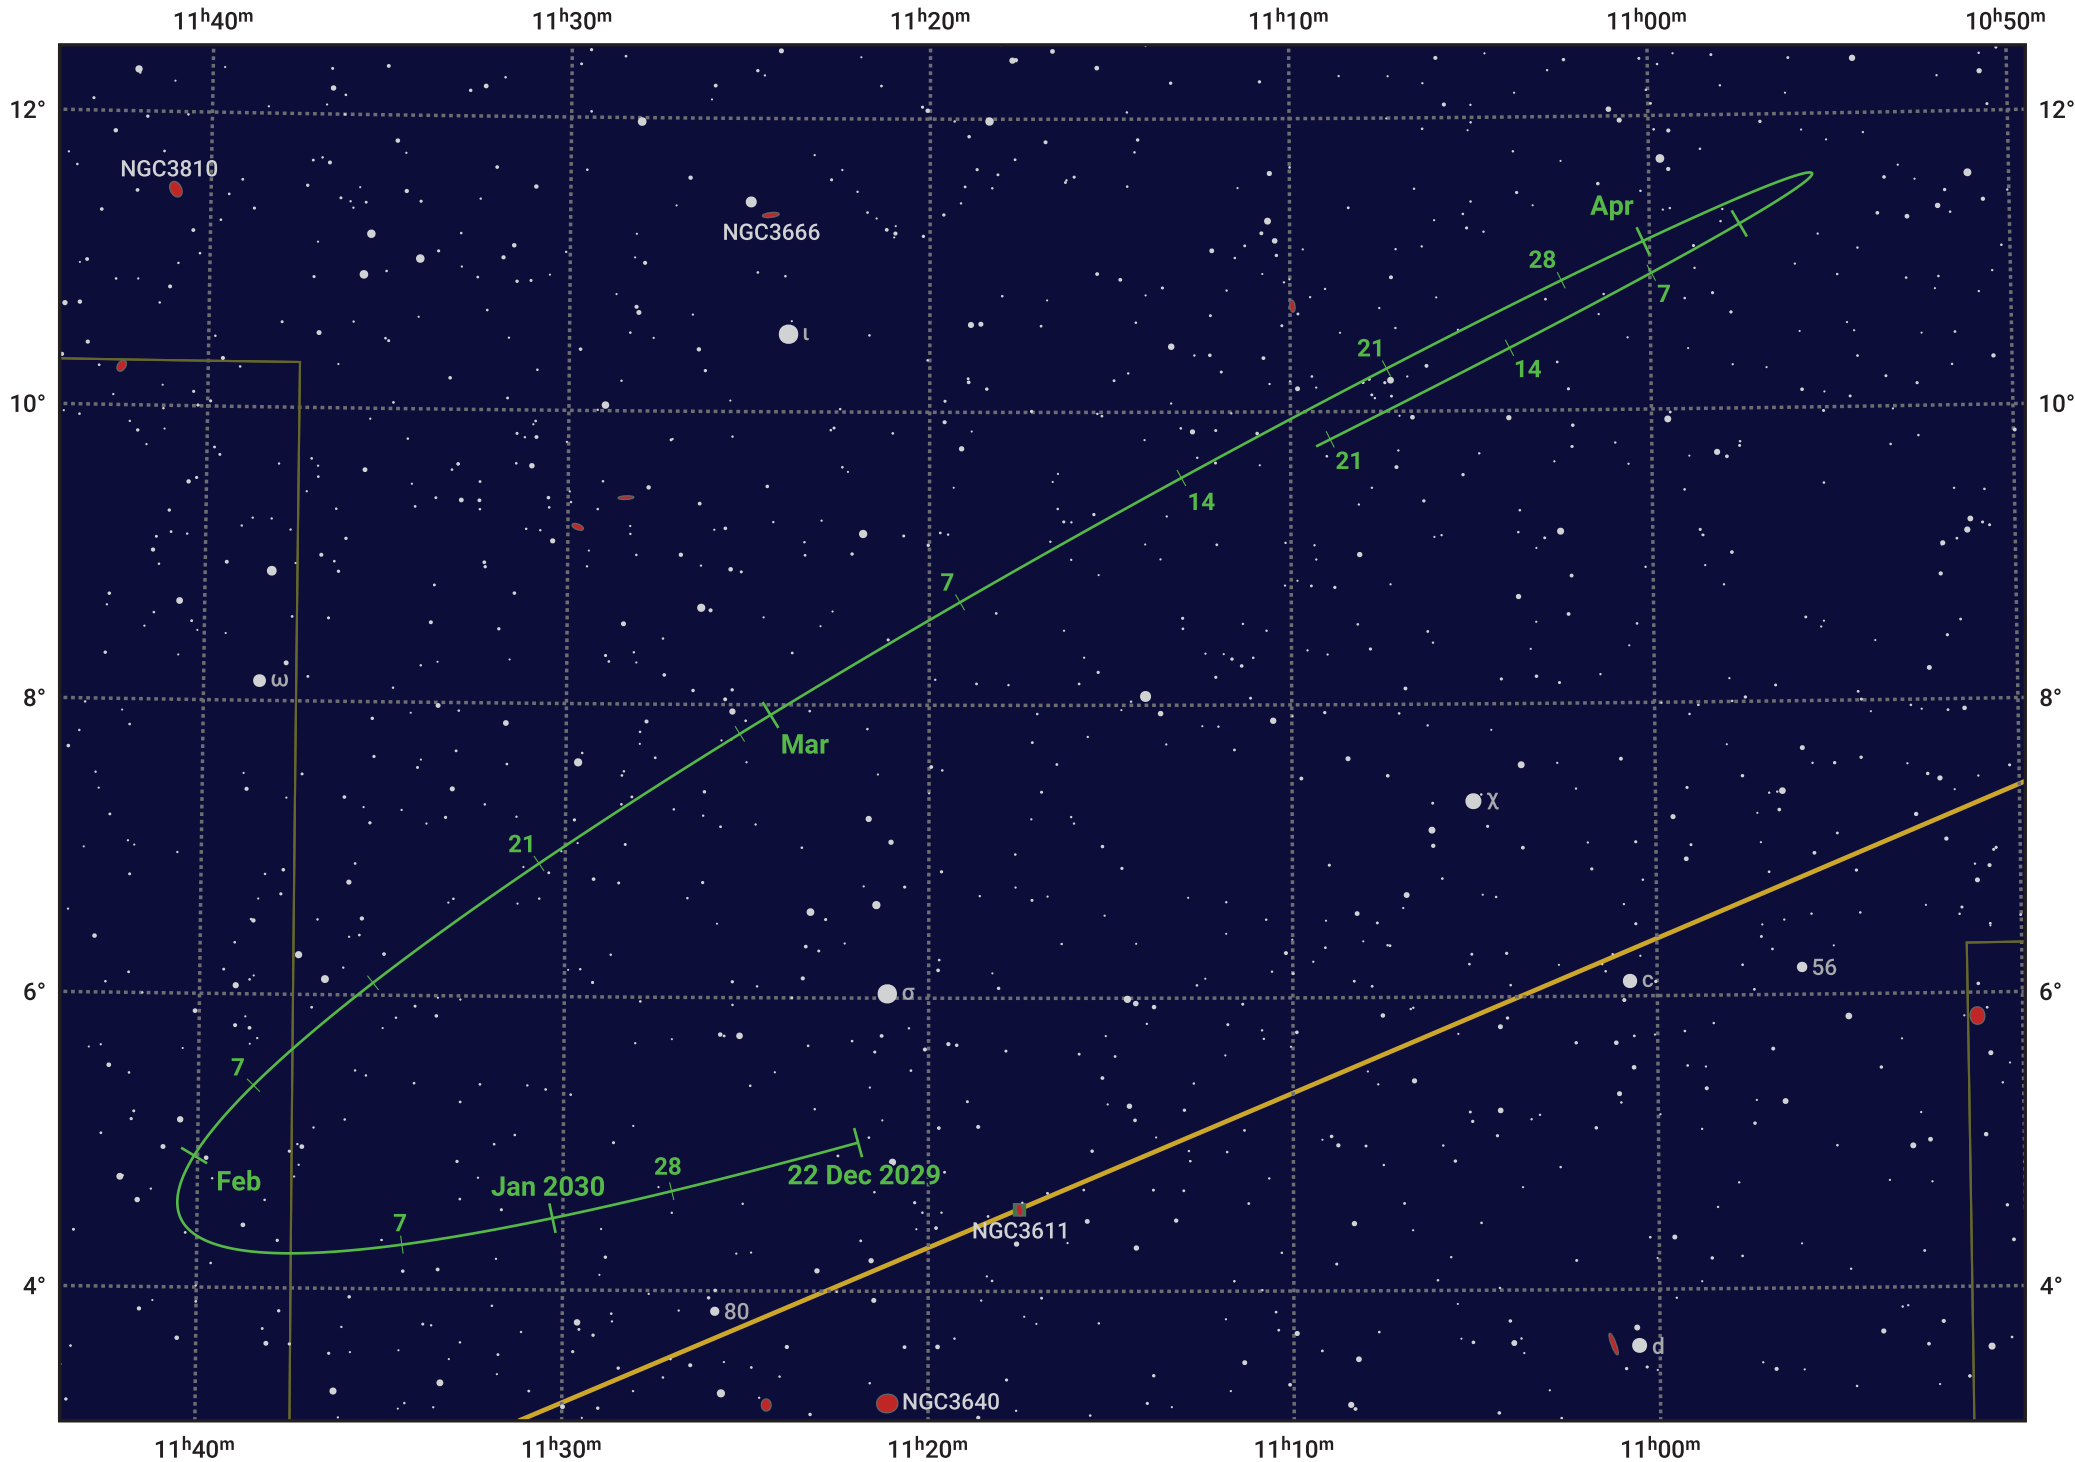

The path of Asteroid 44 Nysa around opposition on 7 Mar 2030

© Dominic Ford 2011–2024. Date markers placed at midnight UTC. Downloaded from <https://in-the-sky.org>

Magnitude scale: 11.0 10.0 9.0 8.0 7.0 6.0 5.0 4.0

— Ecliptic Plane

- Galaxy
- Bright nebula
- Open cluster
- Globular cluster

Date	Mag	Phase
2030 Jan 1	10.5	95%
2030 Feb 1	9.9	98%
2030 Feb 9	9.7	98%
2030 Mar 1	9.1	100%
2030 Apr 1	9.8	99%
2030 May 1	10.6	96%
2030 May 6	10.7	96%