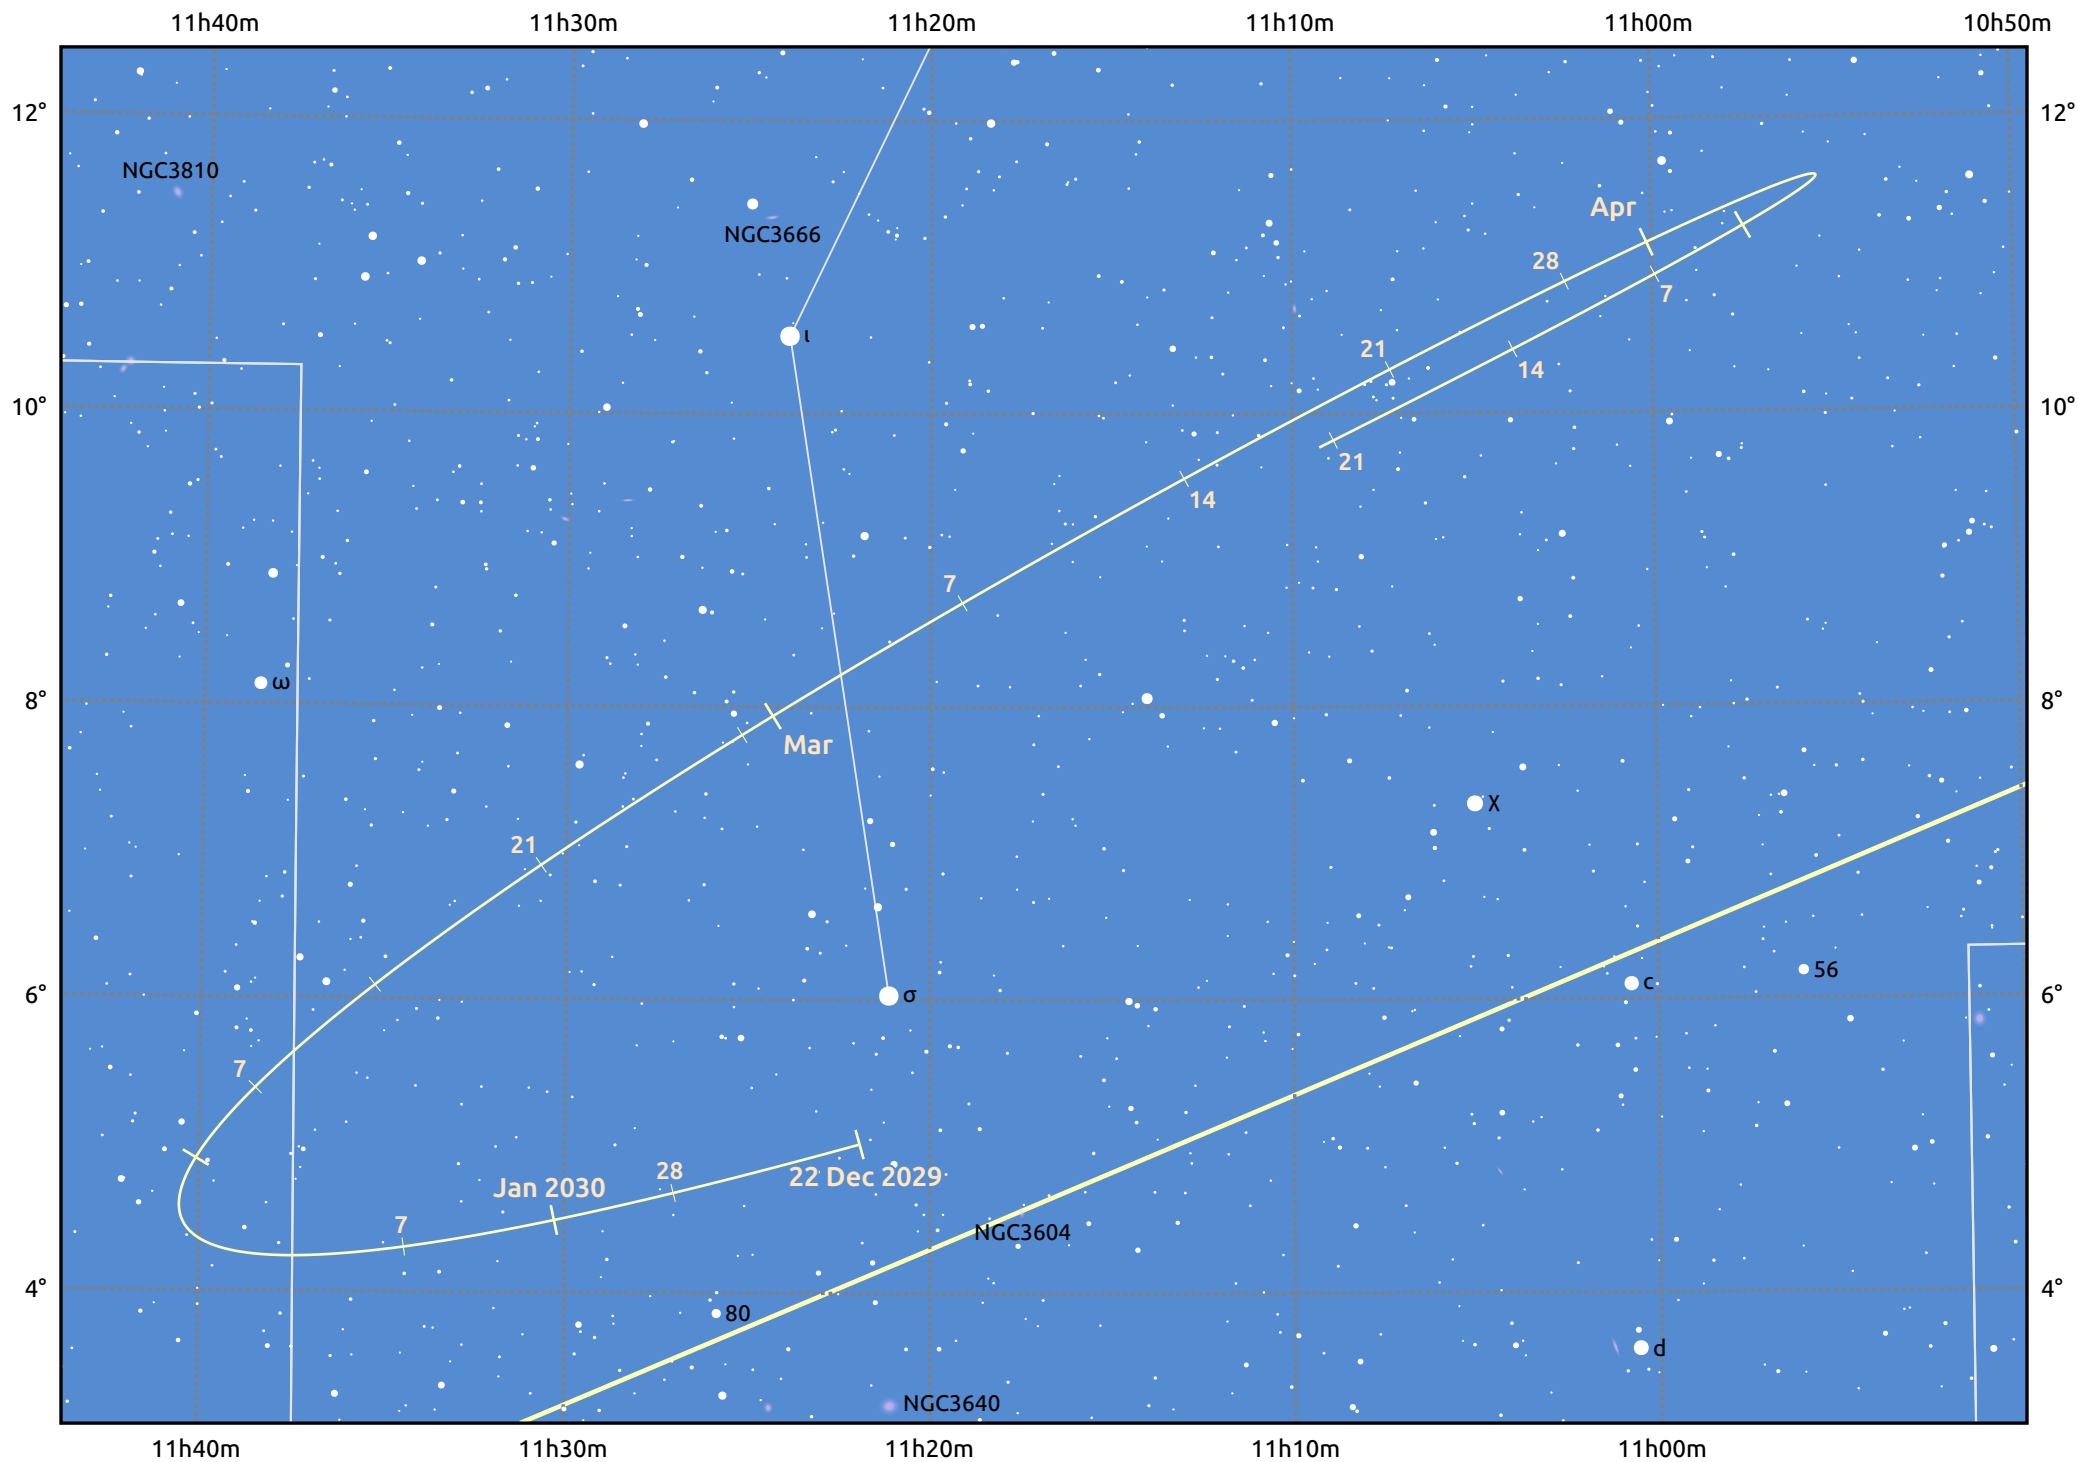

The path of Asteroid 44 Nysa around opposition on 7 Mar 2030

© Dominic Ford 2011–2025. Date markers placed at midnight UTC. Downloaded from <https://in-the-sky.org>

Magnitude scale: 11.0 10.0 9.0 8.0 7.0 6.0 5.0 4.0

— Ecliptic Plane

Galaxy Bright nebula Open cluster Globular cluster Planetary nebula

Date	Mag	Phase
2030 Jan 1	10.5	95%
2030 Feb 1	9.9	98%
2030 Feb 9	9.7	98%
2030 Mar 1	9.1	100%
2030 Apr 1	9.8	99%
2030 May 1	10.6	96%
2030 May 6	10.7	96%