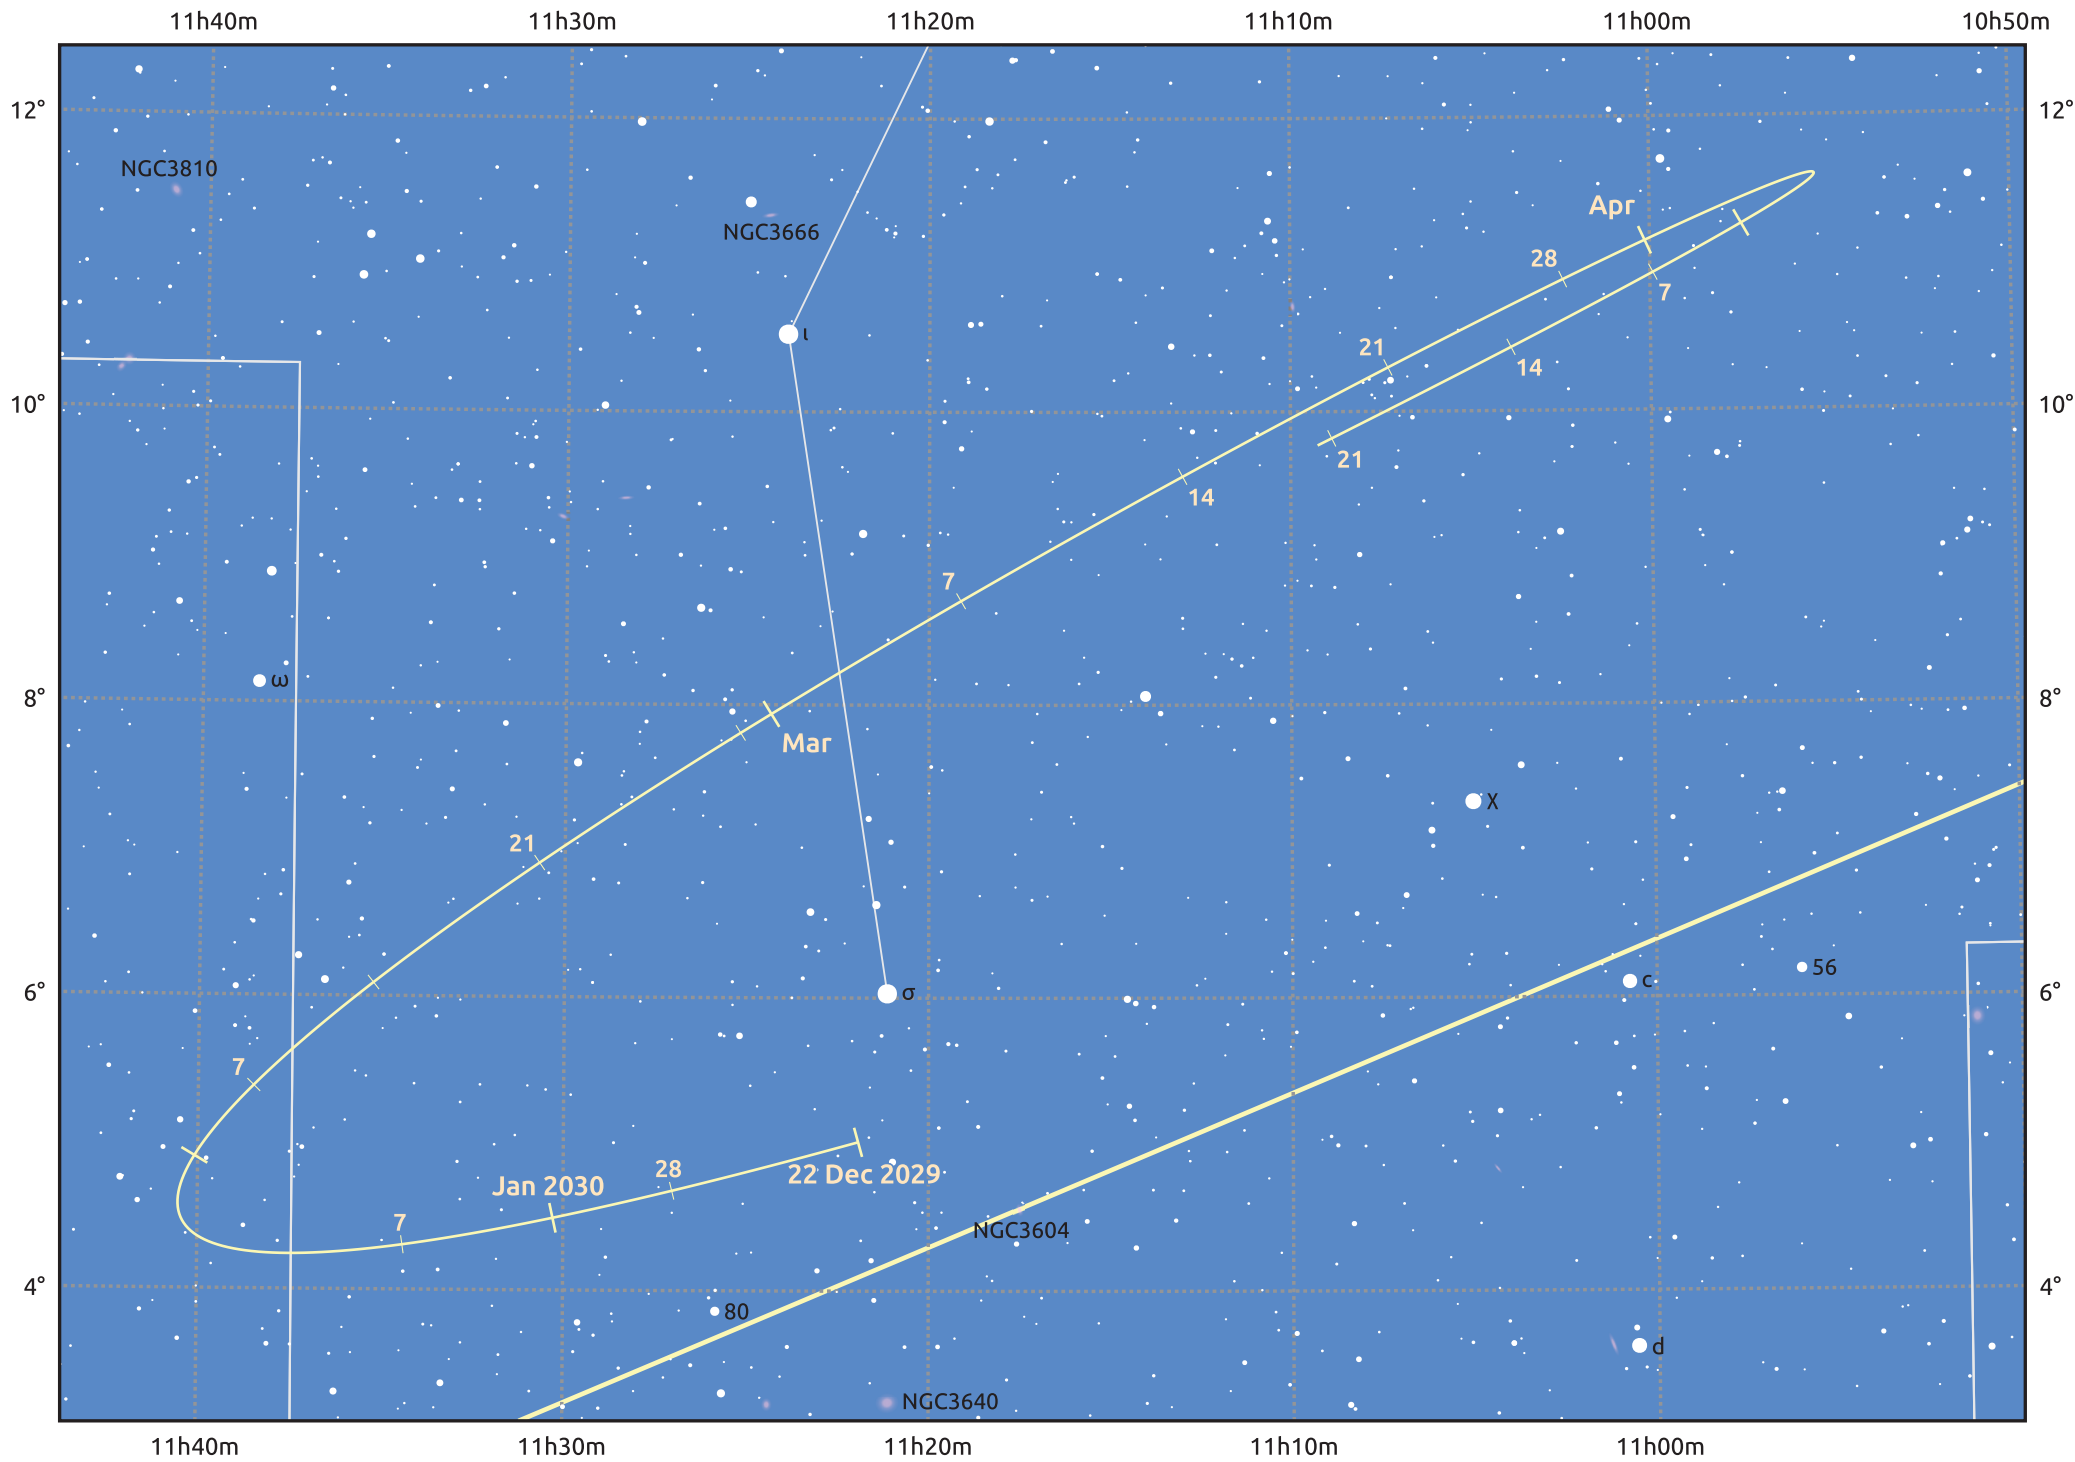

The path of Asteroid 44 Nysa around opposition on 7 Mar 2030

© Dominic Ford 2011–2025. Date markers placed at midnight UTC. Downloaded from <https://in-the-sky.org>

Magnitude scale: 11.0 10.0 9.0 8.0 7.0 6.0 5.0 4.0

Ecliptic Plane

Galaxy Bright nebula Open cluster Globular cluster Planetary nebula

Date	Mag	Phase
2030 Jan 1	10.5	95%
2030 Feb 1	9.9	98%
2030 Feb 9	9.7	98%
2030 Mar 1	9.1	100%
2030 Apr 1	9.8	99%
2030 May 1	10.6	96%
2030 May 6	10.7	96%