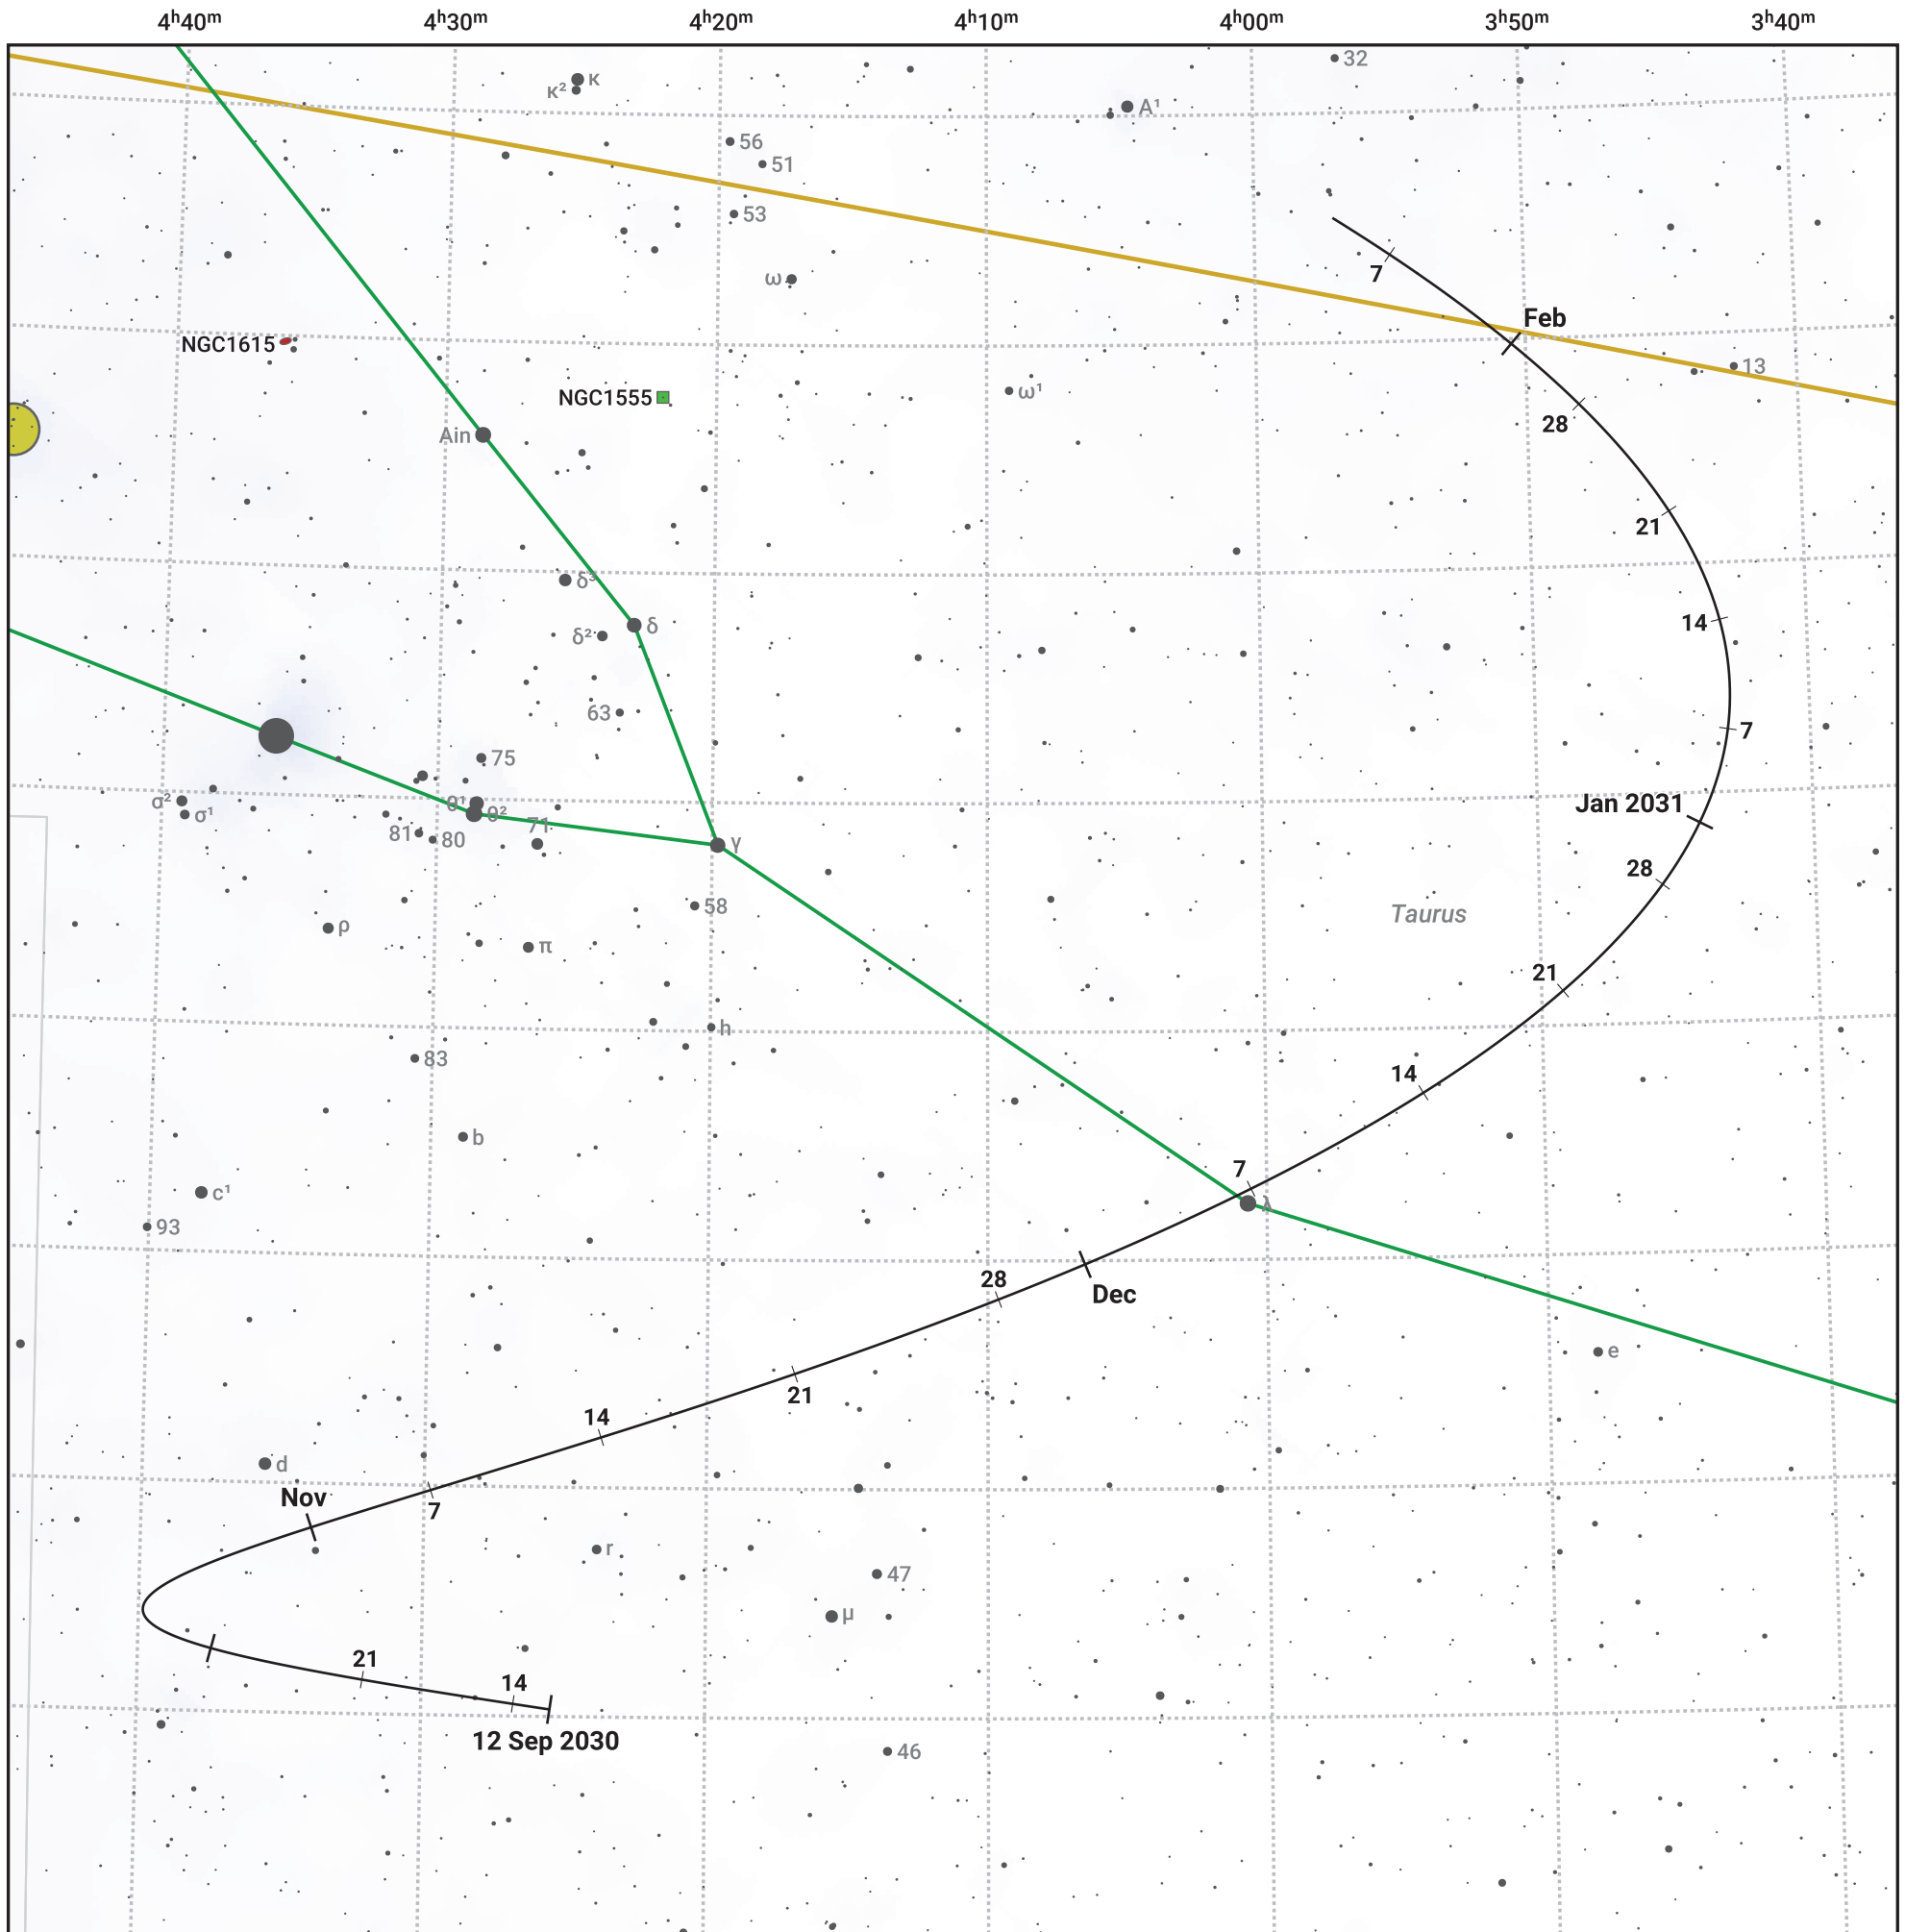

# The path of Asteroid 471 Papagena around opposition on 26 Nov 2030

© Dominic Ford 2011–2024. Date markers placed at midnight UTC. Downloaded from <https://in-the-sky.org>

Magnitude scale: 10.0 9.0 8.0 7.0 6.0 5.0 4.0 3.0 2.0 1.0

0.0

Ecliptic Plane

Galaxy Bright nebula Open cluster Globular cluster

Date	Mag	Phase
2030 Oct 1	10.2	96%
2030 Nov 1	9.5	99%
2030 Nov 2	9.5	99%
2030 Dec 1	9.1	100%
2031 Jan 1	9.9	98%
2031 Jan 25	10.5	96%
2031 Feb 1	10.6	96%