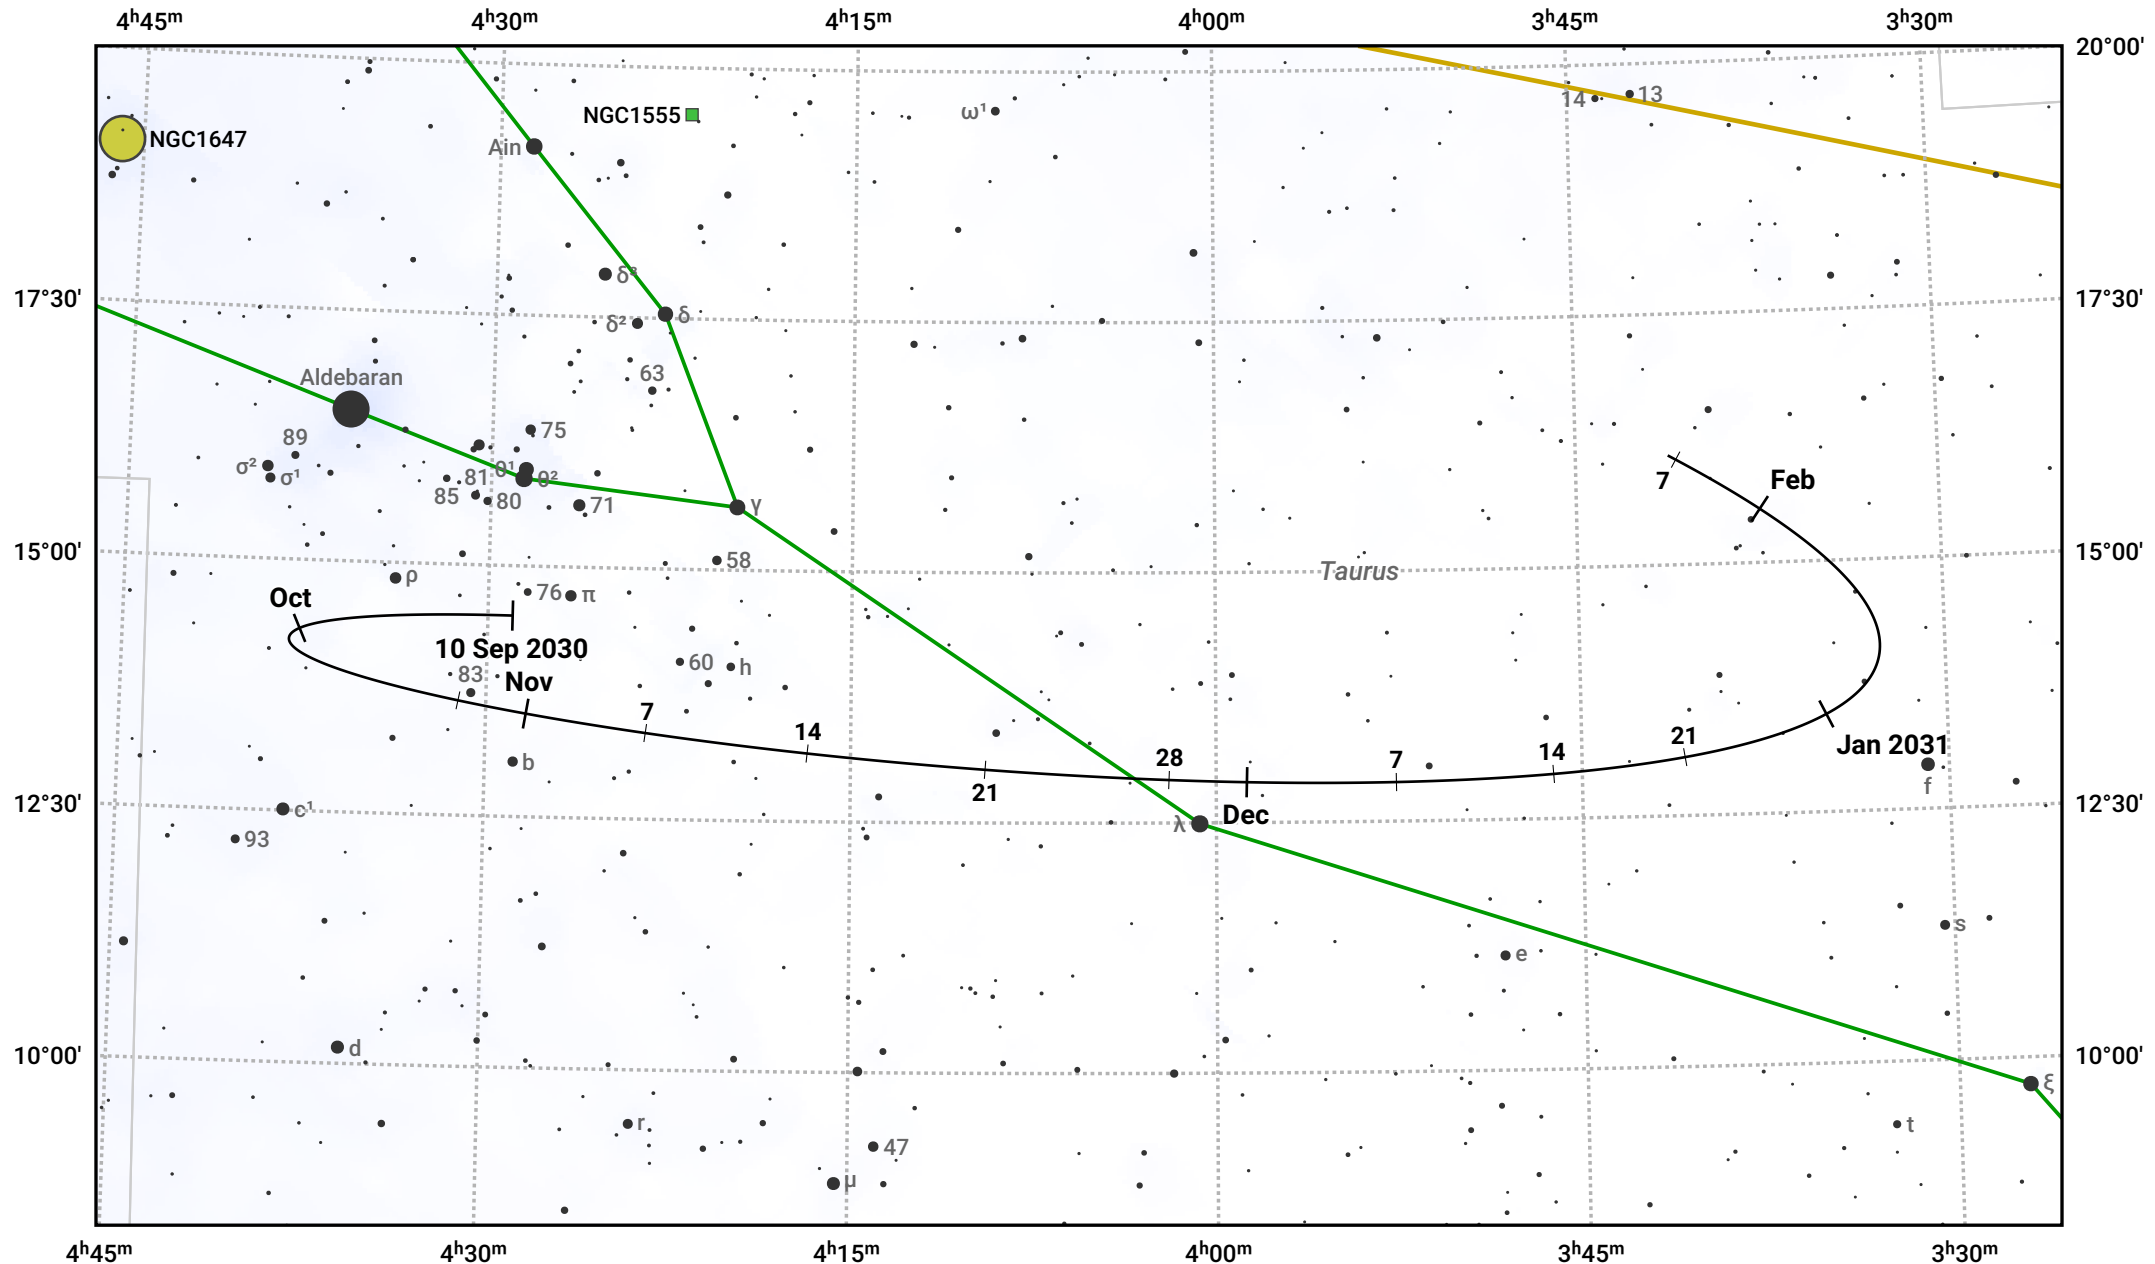

# The path of Asteroid 4 Vesta around opposition on 24 Nov 2030

© Dominic Ford 2011–2024. Date markers placed at midnight UTC. Downloaded from <https://in-the-sky.org>

Magnitude scale: 9.0 8.0 7.0 6.0 5.0 4.0 3.0 2.0 1.0 0.0

— Ecliptic Plane

Galaxy Bright nebula Open cluster Globular cluster

Date	Mag
2030 Oct 1	7.7
2030 Nov 1	7.1
2030 Nov 3	7.0
2030 Dec 1	6.7
2031 Jan 1	7.4
2031 Feb 1	8.0
2031 Feb 2	8.0