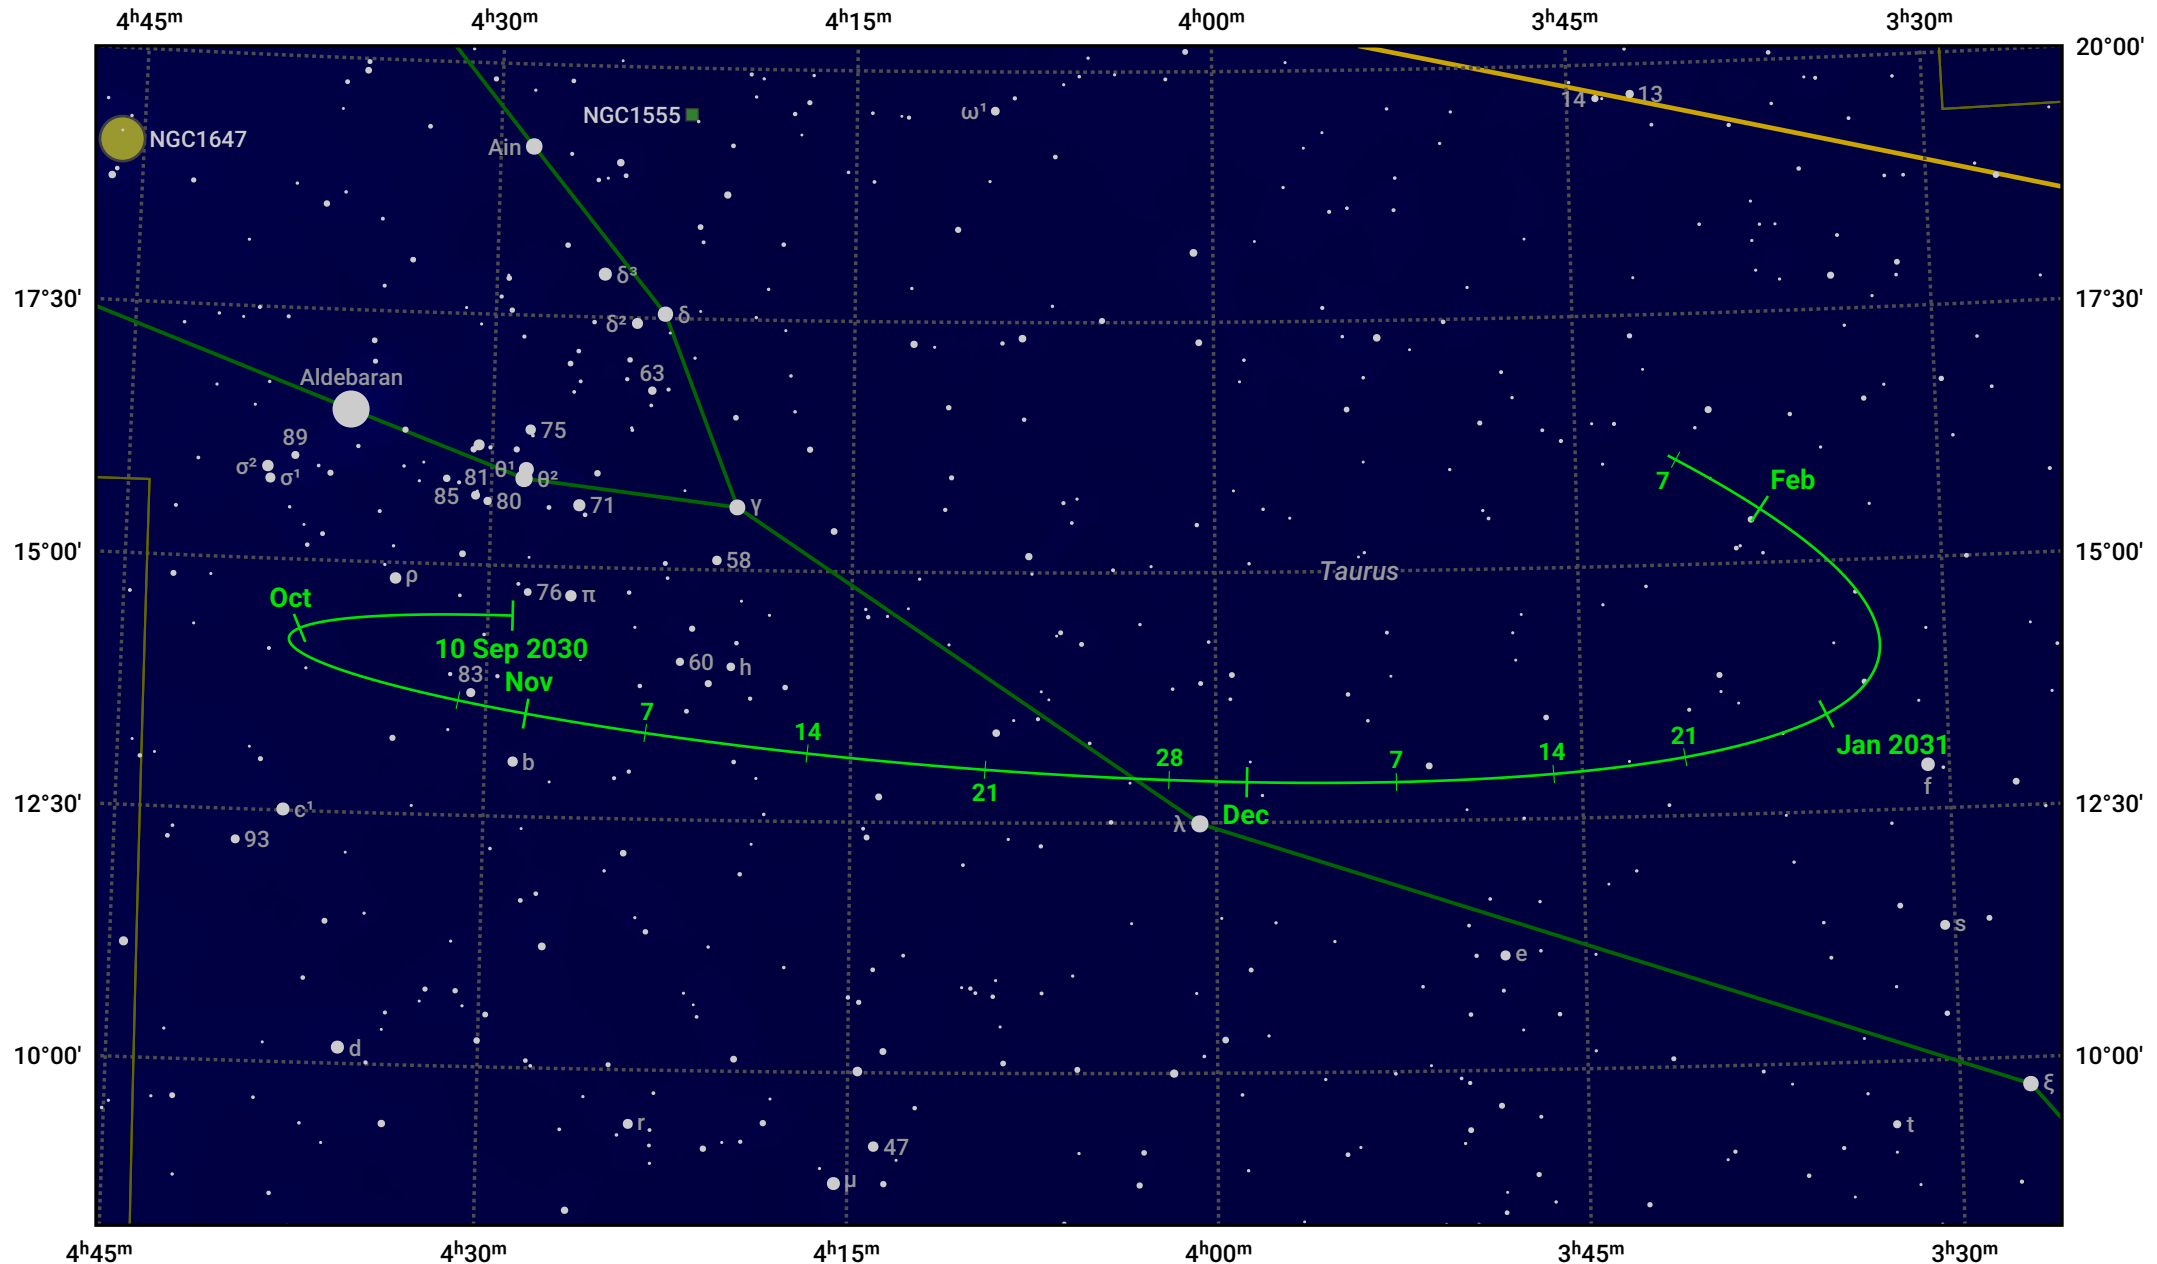

# The path of Asteroid 4 Vesta around opposition on 24 Nov 2030

© Dominic Ford 2011–2024. Date markers placed at midnight UTC. Downloaded from <https://in-the-sky.org>

Magnitude scale: 9.0 8.0 7.0 6.0 5.0 4.0 3.0 2.0 1.0 0.0

— Ecliptic Plane

Galaxy Bright nebula Open cluster Globular cluster

Date	Mag
2030 Oct 1	7.7
2030 Nov 1	7.1
2030 Nov 3	7.0
2030 Dec 1	6.7
2031 Jan 1	7.4
2031 Feb 1	8.0
2031 Feb 2	8.0