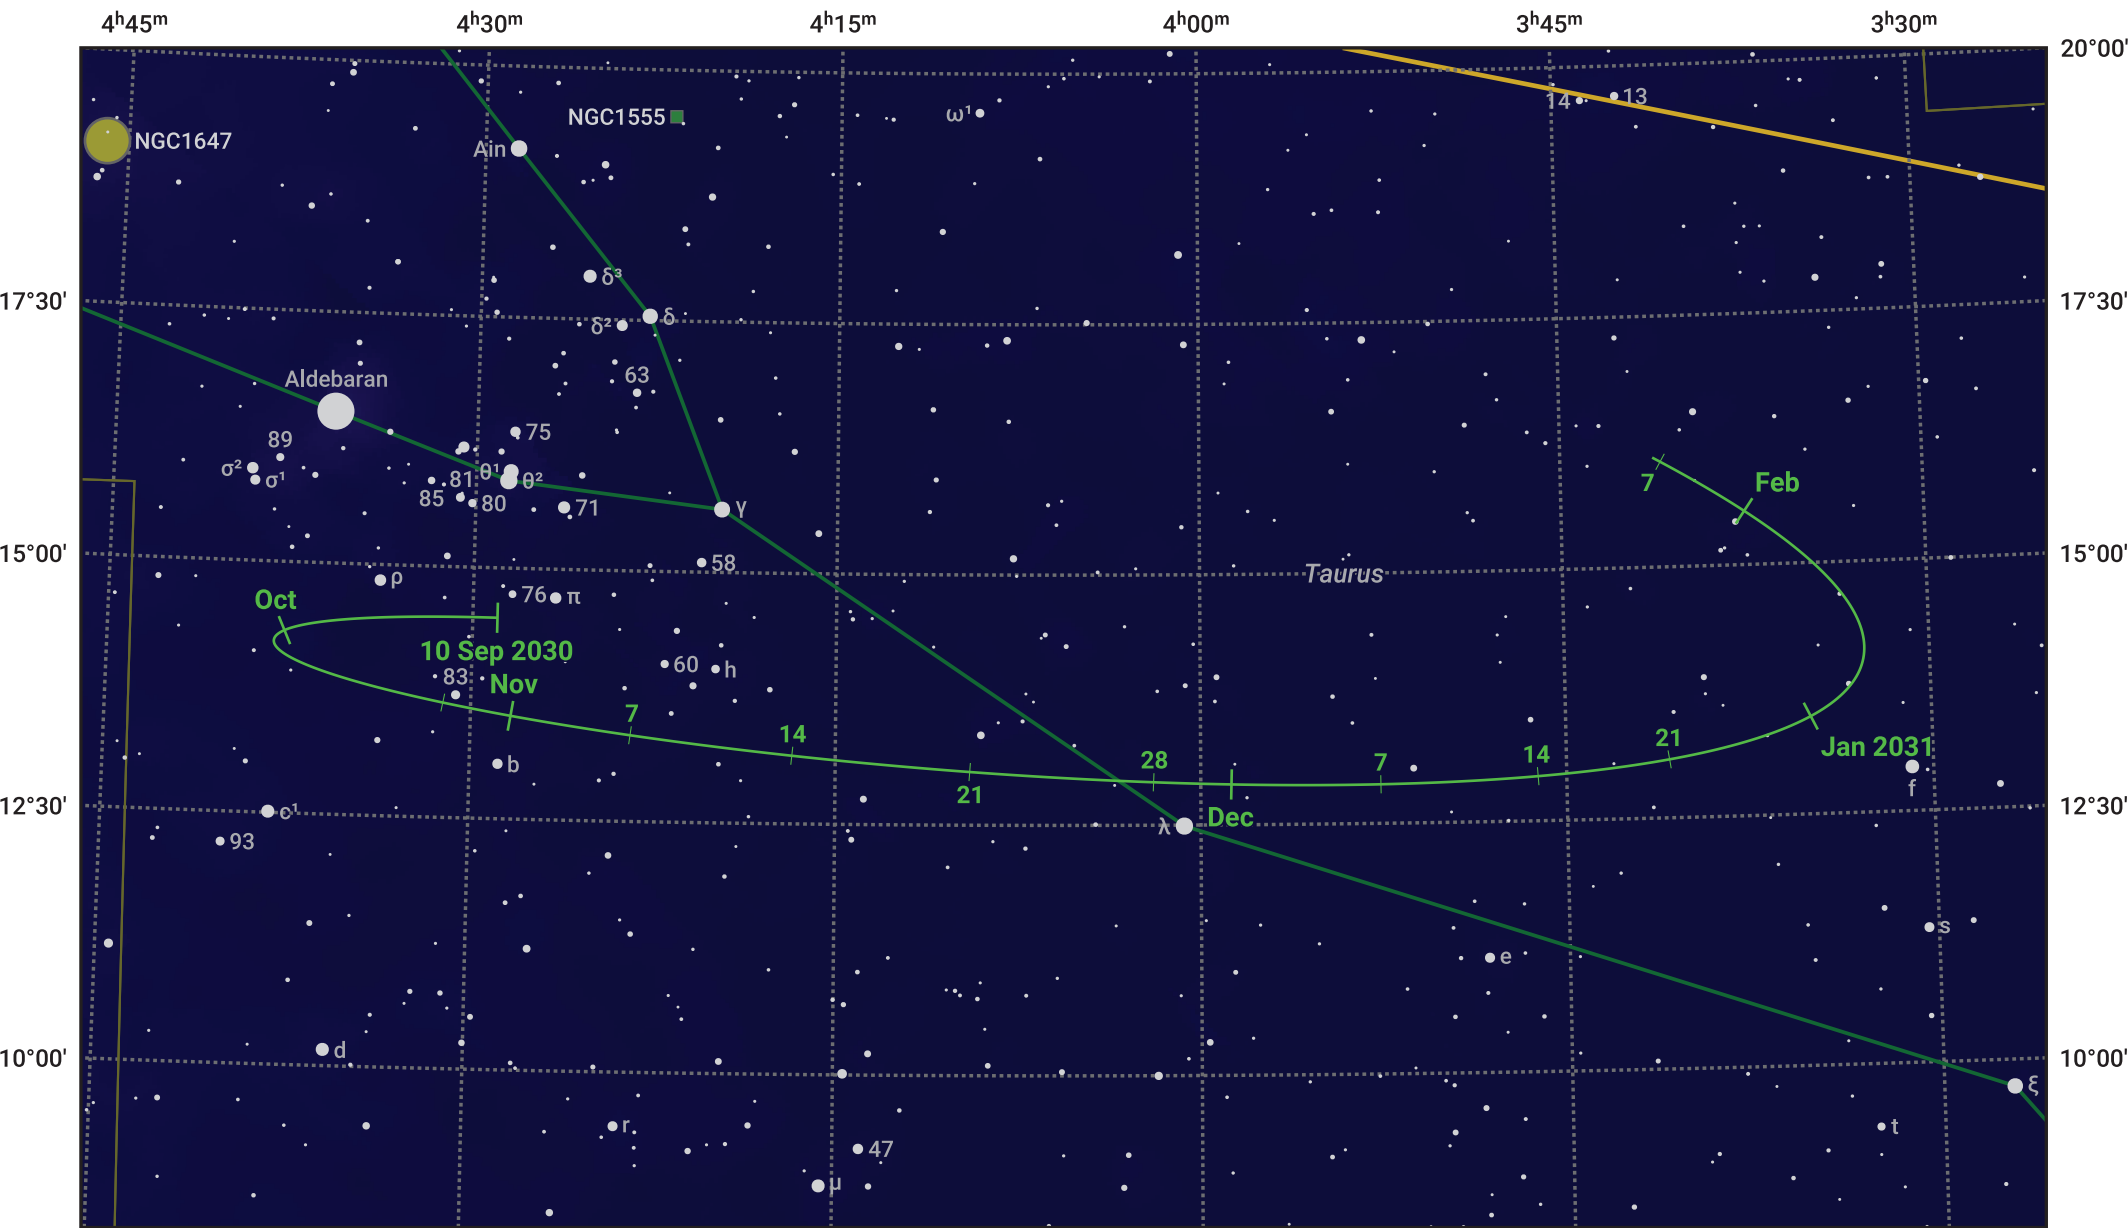

The path of Asteroid 4 Vesta around opposition on 24 Nov 2030

© Dominic Ford 2011–2024. Date markers placed at midnight UTC. Downloaded from <https://in-the-sky.org>

Magnitude scale: 9.0 8.0 7.0 6.0 5.0 4.0 3.0 2.0 1.0 0.0

— Ecliptic Plane

Galaxy Bright nebula Open cluster Globular cluster

Date	Mag
2030 Oct 1	7.7
2030 Nov 1	7.1
2030 Nov 3	7.0
2030 Dec 1	6.7
2031 Jan 1	7.4
2031 Feb 1	8.0
2031 Feb 2	8.0