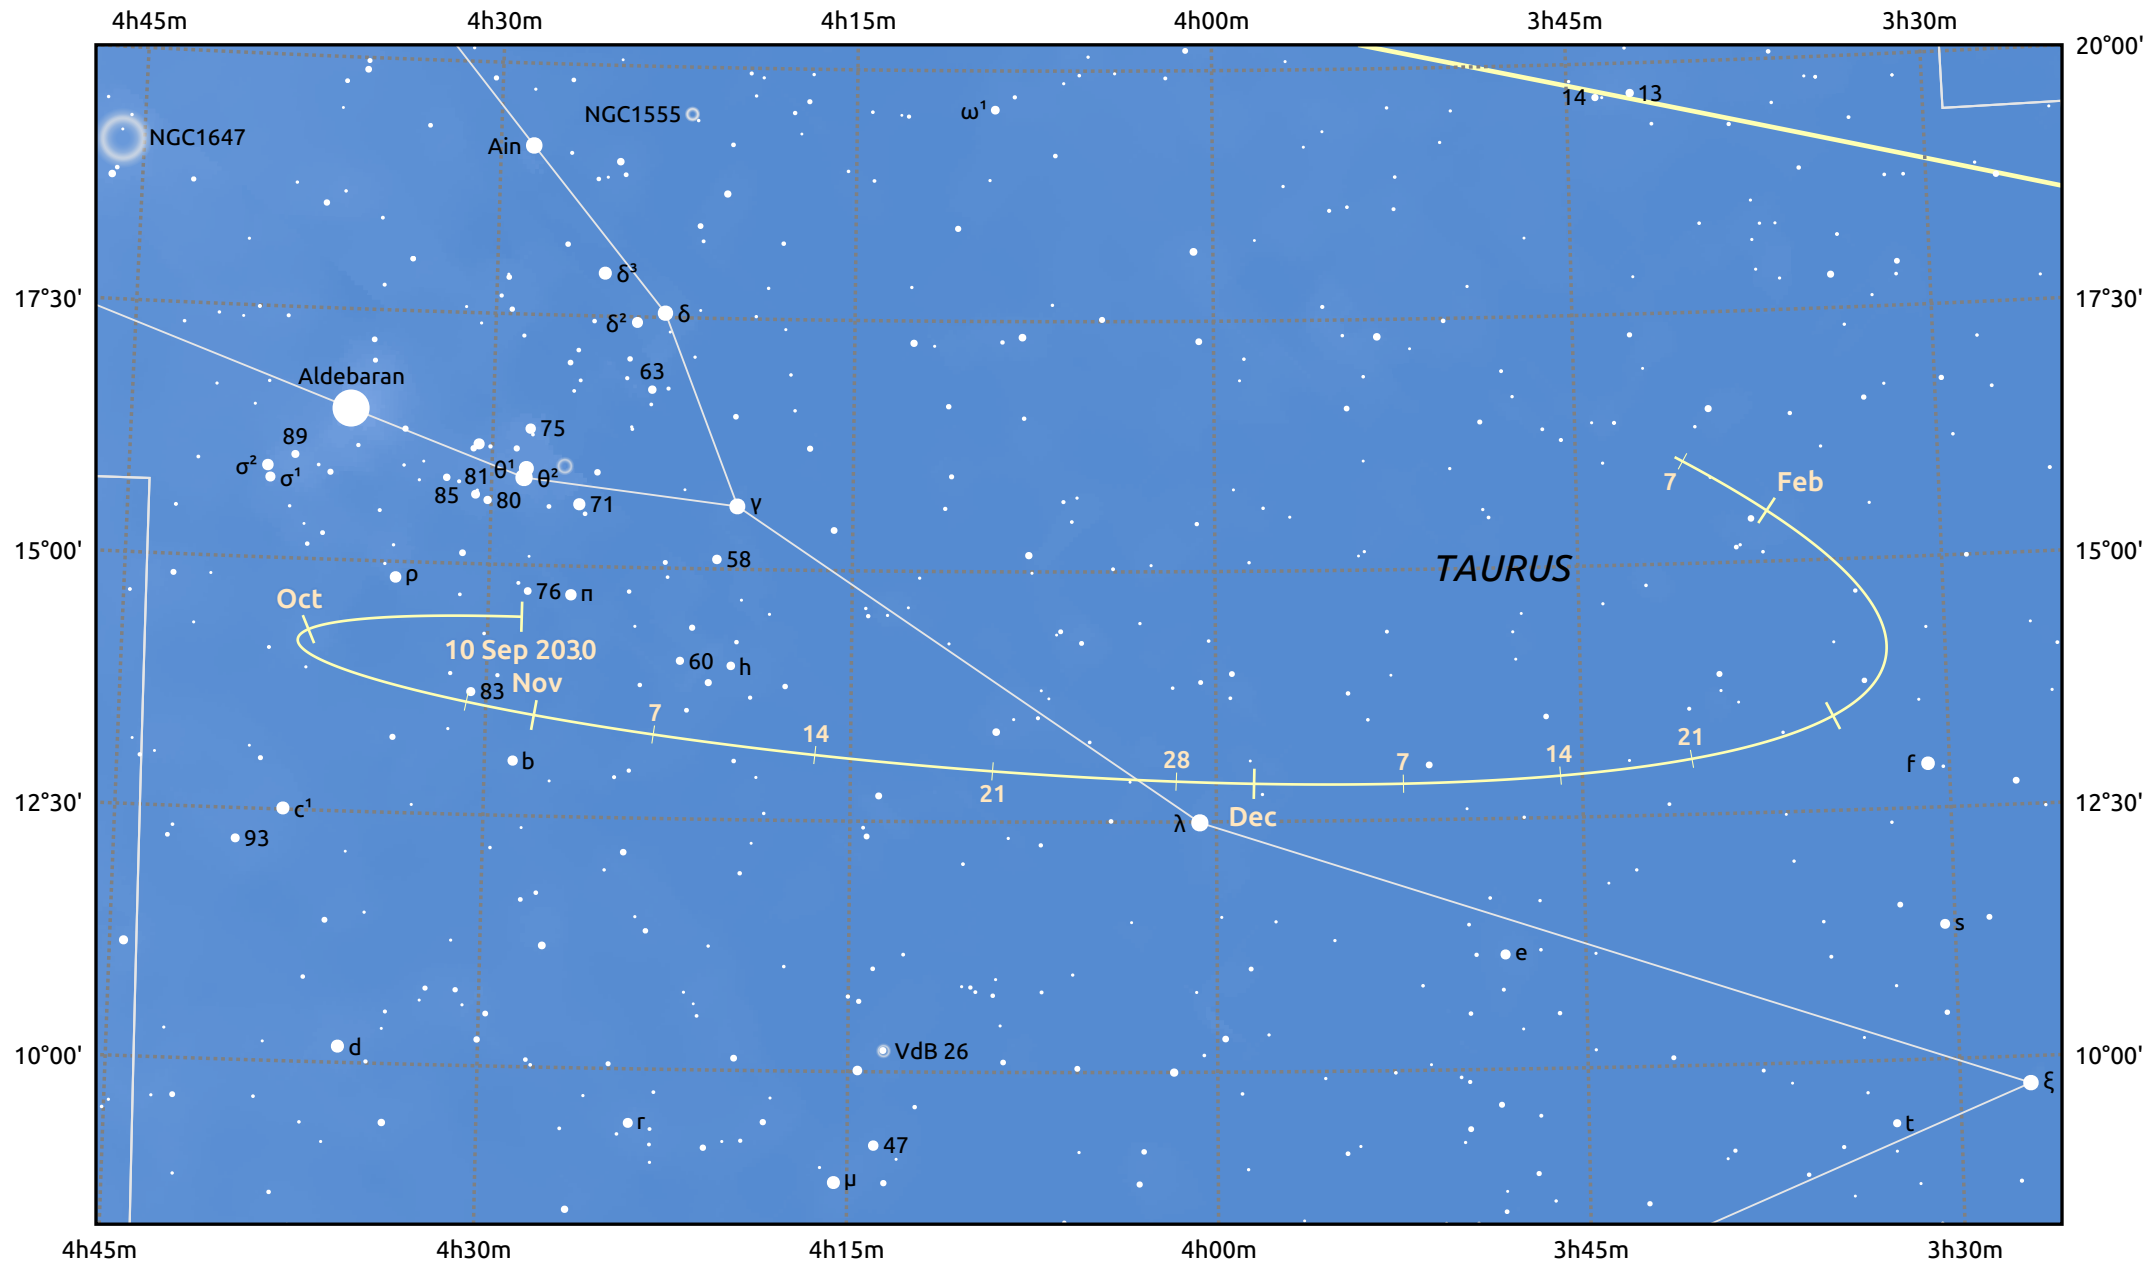

# The path of Asteroid 4 Vesta around opposition on 24 Nov 2030

© Dominic Ford 2011–2025. Date markers placed at midnight UTC. Downloaded from <https://in-the-sky.org>

Magnitude scale: ·9.0 ·8.0 ·7.0 ·6.0 ·5.0 ·4.0 ·3.0 ·2.0 ·1.0 ·0.0

— Ecliptic Plane

Galaxy Bright nebula Open cluster Globular cluster Planetary nebula

Date	Mag
2030 Oct 1	7.7
2030 Nov 1	7.1
2030 Nov 3	7.0
2030 Dec 1	6.7
2031 Jan 1	7.4
2031 Feb 1	8.0
2031 Feb 2	8.0