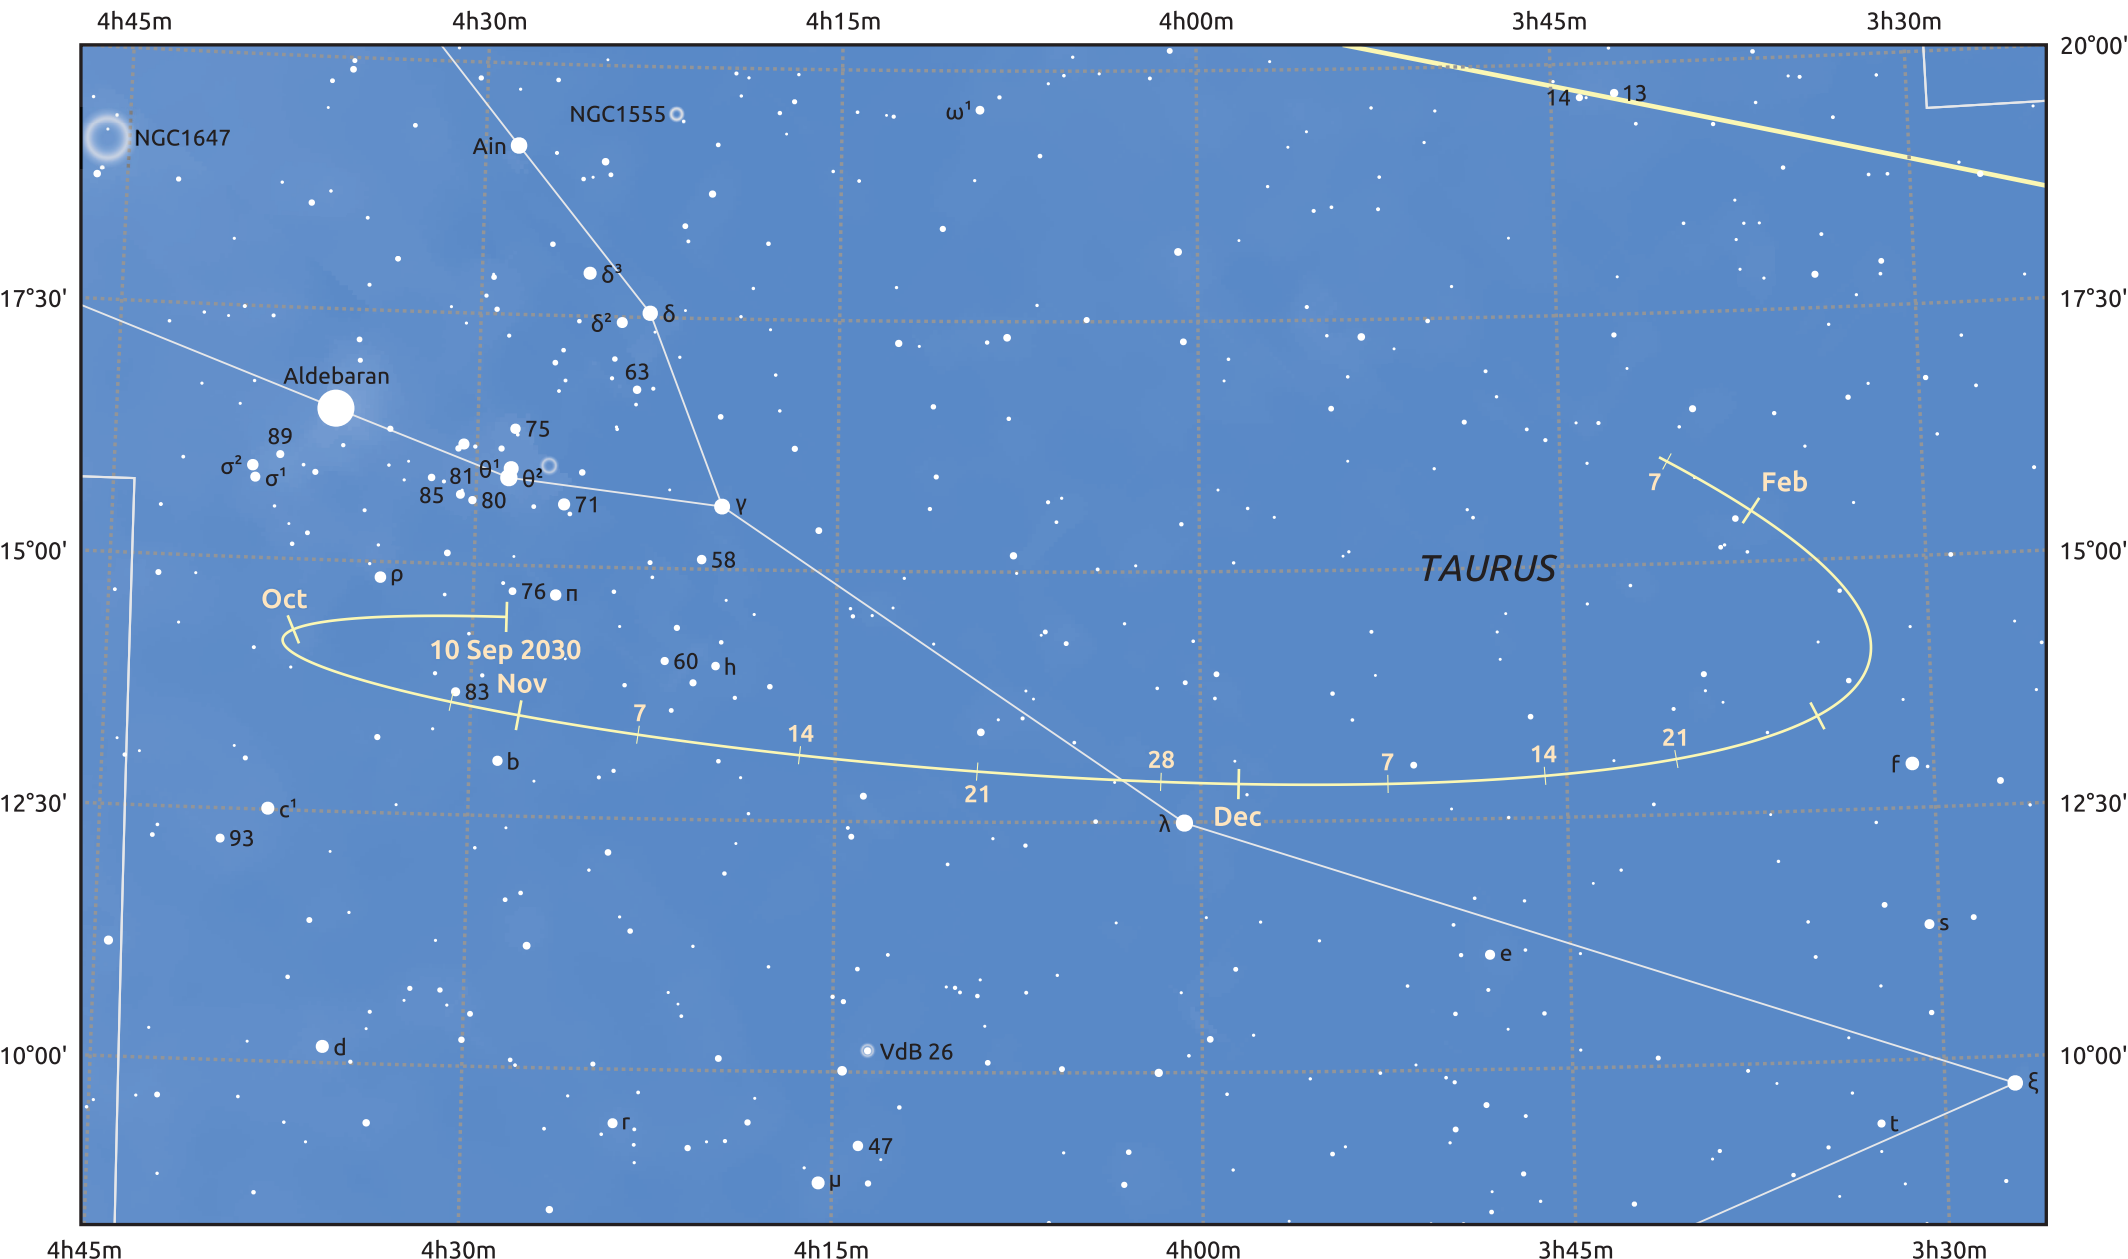

The path of Asteroid 4 Vesta around opposition on 24 Nov 2030

© Dominic Ford 2011–2025. Date markers placed at midnight UTC. Downloaded from <https://in-the-sky.org>

Magnitude scale: 9.0 8.0 7.0 6.0 5.0 4.0 3.0 2.0 1.0 0.0

Ecliptic Plane

Galaxy Bright nebula Open cluster Globular cluster Planetary nebula

| Date | Mag |
|------------|-----|
| 2030 Oct 1 | 7.7 |
| 2030 Nov 1 | 7.1 |
| 2030 Nov 3 | 7.0 |
| 2030 Dec 1 | 6.7 |
| 2031 Jan 1 | 7.4 |
| 2031 Feb 1 | 8.0 |
| 2031 Feb 2 | 8.0 |