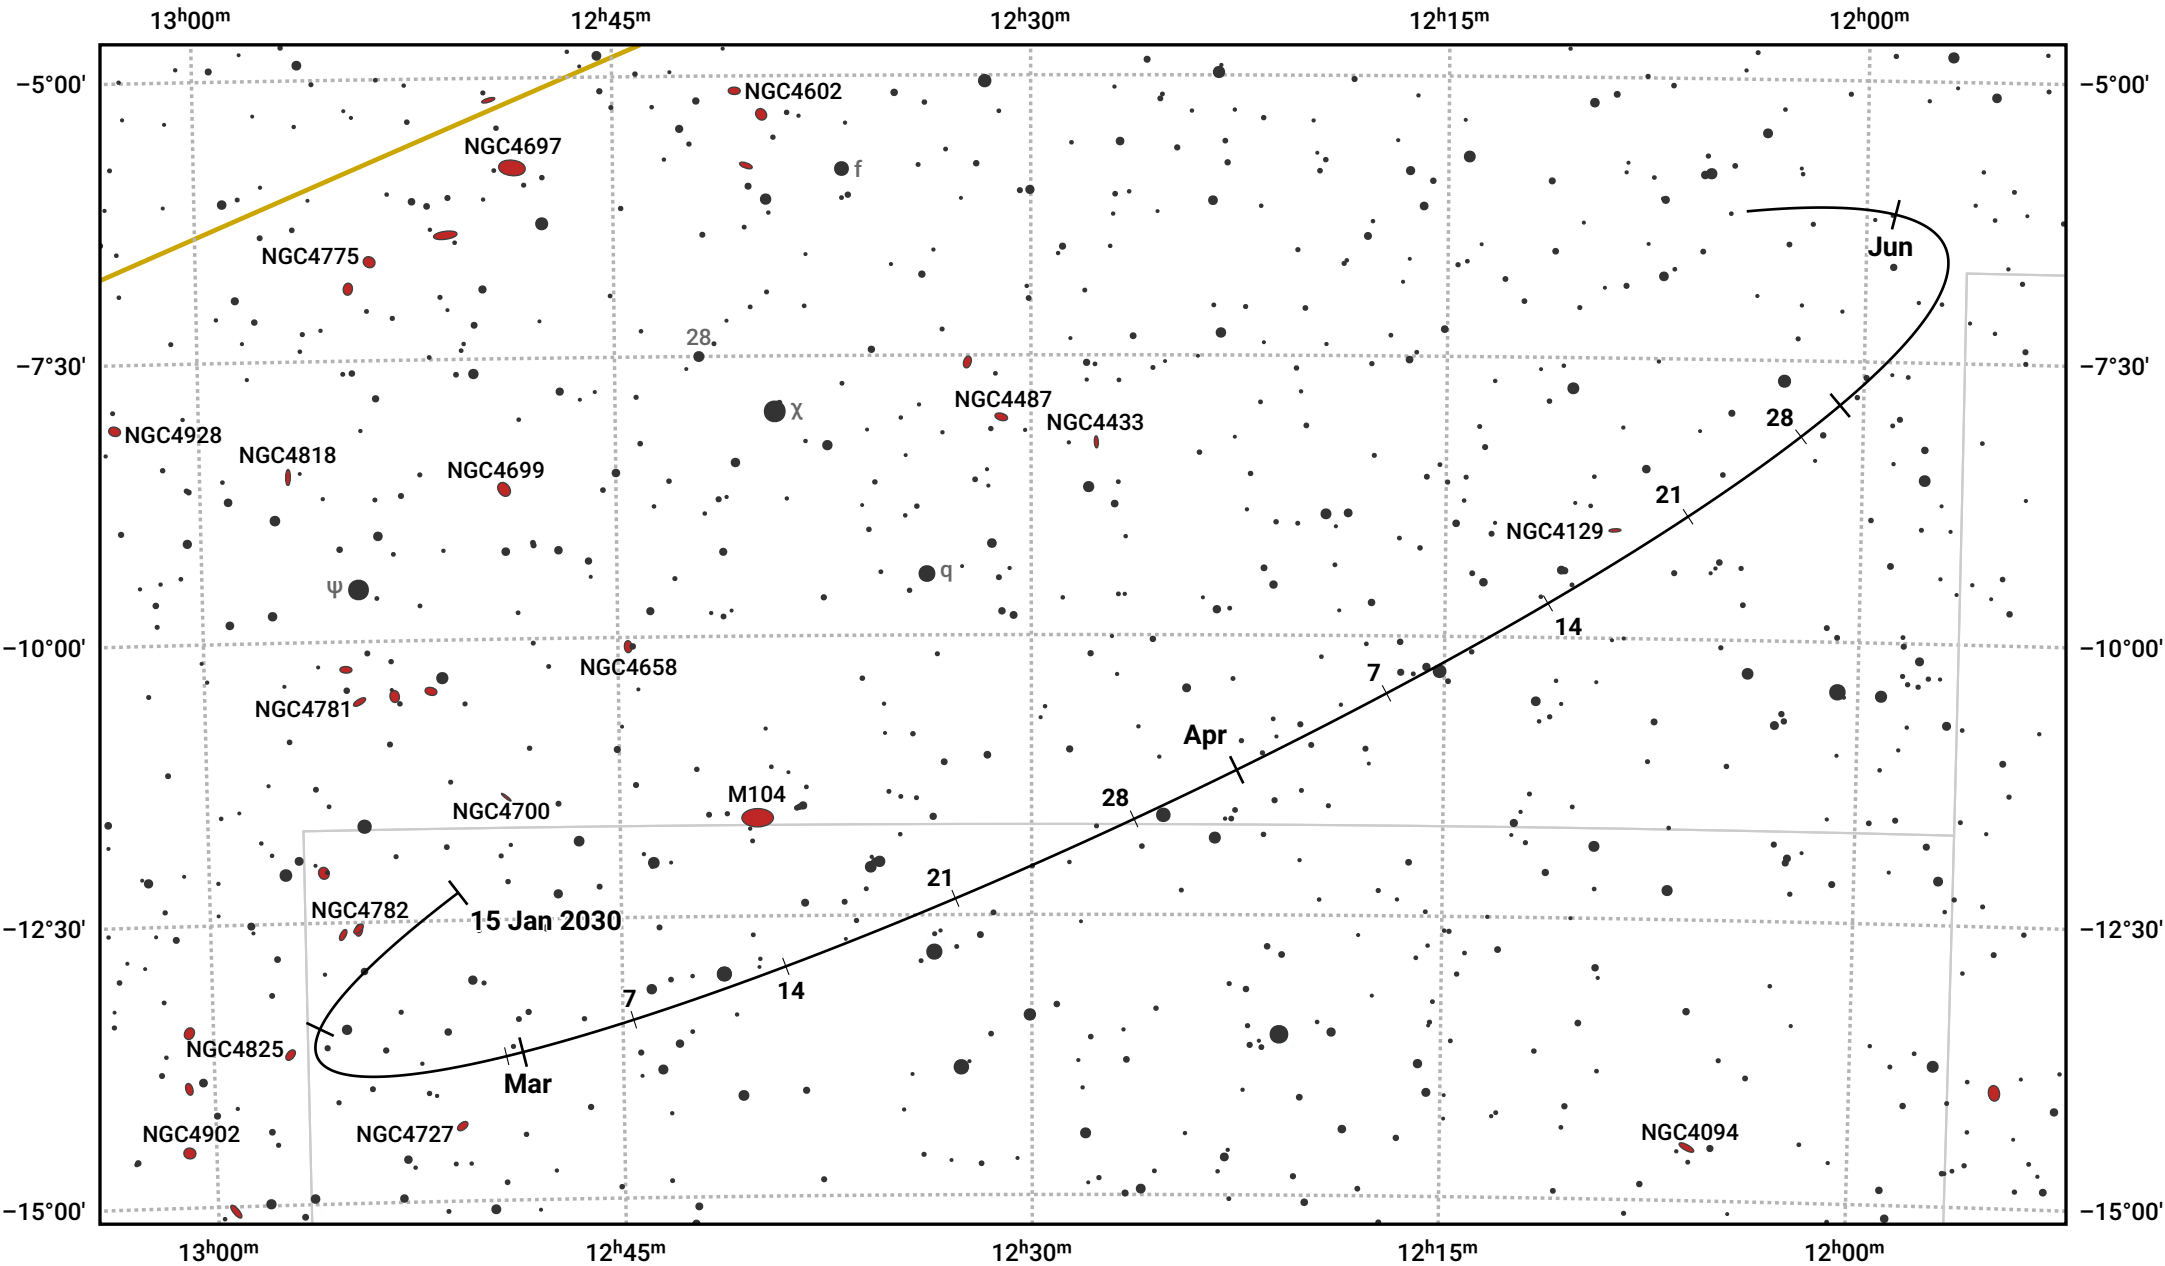

# The path of Asteroid 7 Iris around opposition on 31 Mar 2030

© Dominic Ford 2011–2024. Date markers placed at midnight UTC. Downloaded from <https://in-the-sky.org>

Magnitude scale: · 10.0 · 9.0 · 8.0 · 7.0 · 6.0 ● 5.0 ● 4.0

— Ecliptic Plane

● Galaxy    ■ Bright nebula    ● Open cluster    ⊕ Globular cluster

Date	Mag
2030 Feb 1	10.4
2030 Mar 1	9.9
2030 Mar 17	9.6
2030 Apr 1	9.4
2030 May 1	10.1
2030 May 27	10.6
2030 Jun 1	10.7