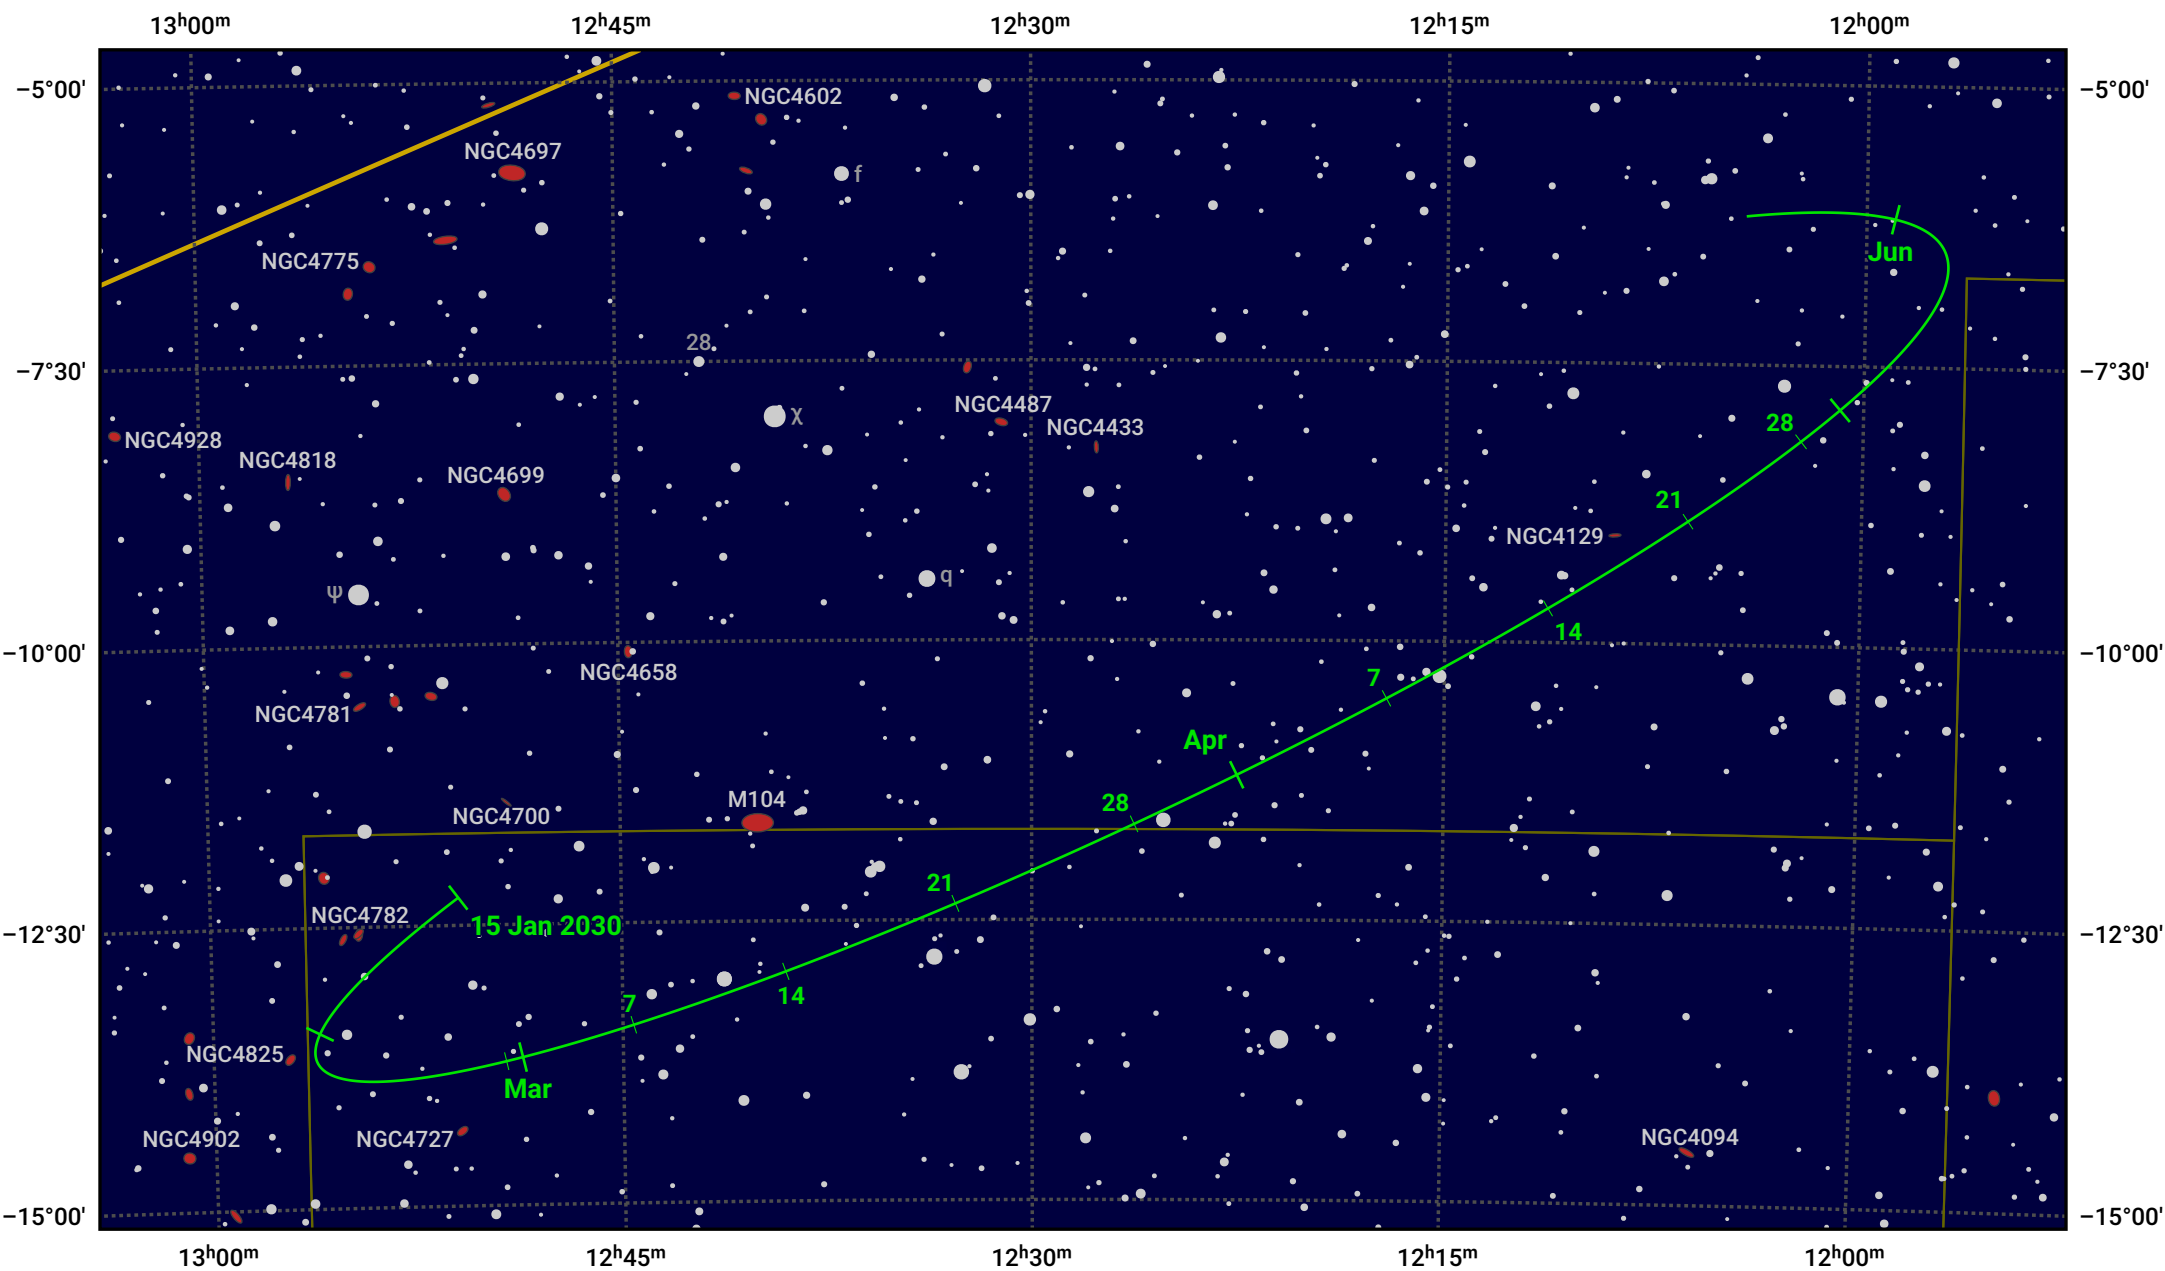

# The path of Asteroid 7 Iris around opposition on 31 Mar 2030

© Dominic Ford 2011–2024. Date markers placed at midnight UTC. Downloaded from <https://in-the-sky.org>

Magnitude scale: ● 10.0 ● 9.0 ● 8.0 ● 7.0 ● 6.0 ● 5.0 ● 4.0

— Ecliptic Plane

- Galaxy
- Bright nebula
- Open cluster
- ⊕ Globular cluster

Date	Mag
2030 Feb 1	10.4
2030 Mar 1	9.9
2030 Mar 17	9.6
2030 Apr 1	9.4
2030 May 1	10.1
2030 May 27	10.6
2030 Jun 1	10.7