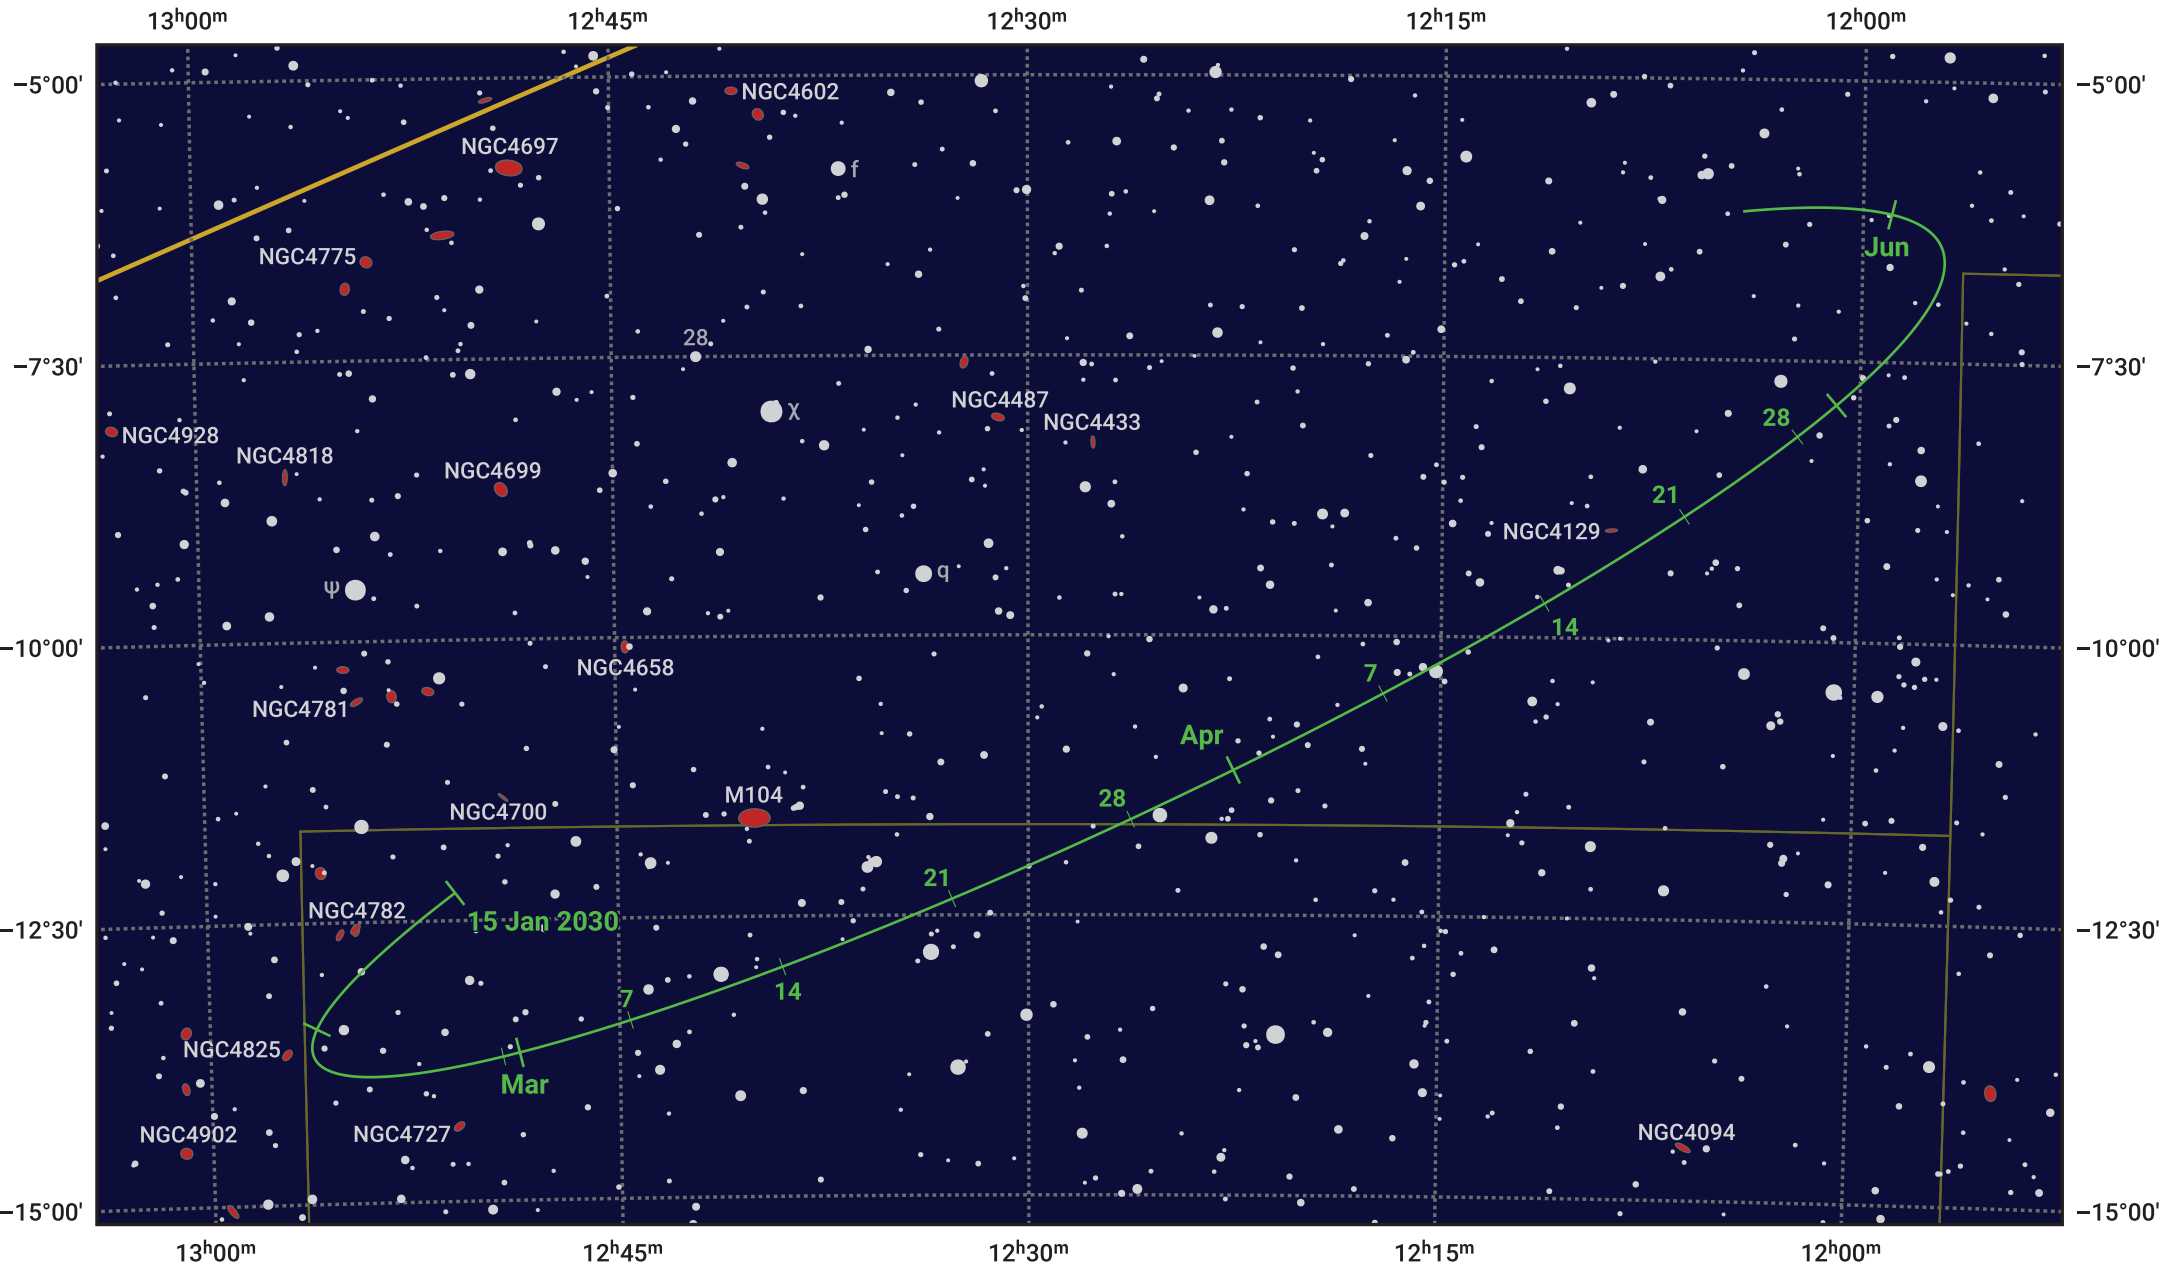

# The path of Asteroid 7 Iris around opposition on 31 Mar 2030

© Dominic Ford 2011–2024. Date markers placed at midnight UTC. Downloaded from <https://in-the-sky.org>

Magnitude scale: ● 10.0 ● 9.0 ● 8.0 ● 7.0 ● 6.0 ● 5.0 ● 4.0

— Ecliptic Plane

- Galaxy
- Bright nebula
- Open cluster
- Globular cluster

Date	Mag
2030 Feb 1	10.4
2030 Mar 1	9.9
2030 Mar 17	9.6
2030 Apr 1	9.4
2030 May 1	10.1
2030 May 27	10.6
2030 Jun 1	10.7