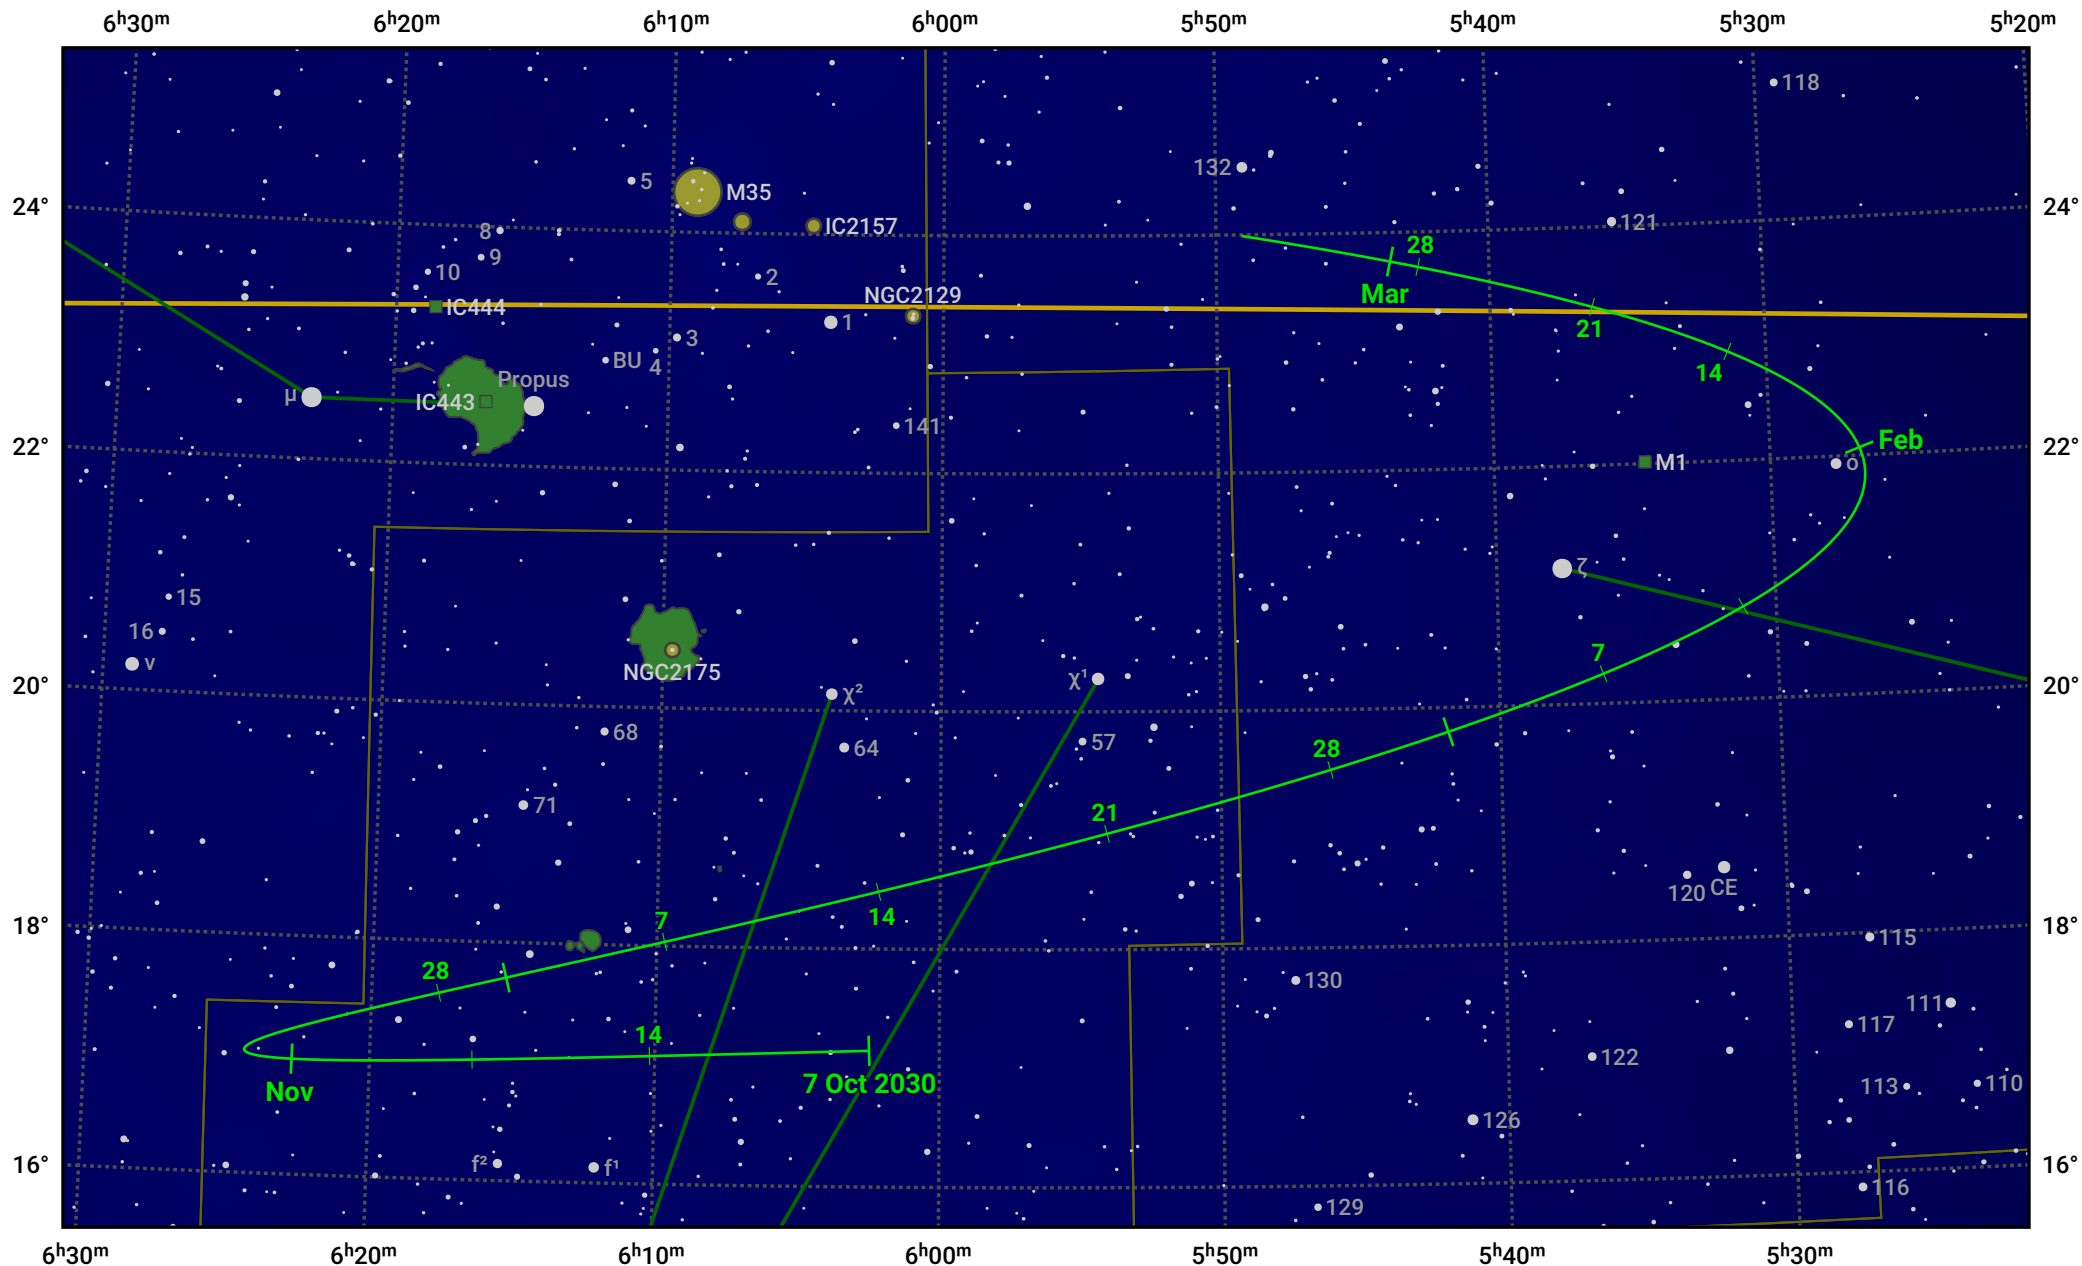

The path of Asteroid 8 Flora around opposition on 21 Dec 2030

© Dominic Ford 2011–2024. Date markers placed at midnight UTC. Downloaded from <https://in-the-sky.org>

Magnitude scale: · 9.0 · 8.0 · 7.0 · 6.0 · 5.0 · 4.0 · 3.0 · 2.0

— Ecliptic Plane

Galaxy Bright nebula Open cluster Globular cluster

Date	Mag	Phase
2030 Nov 1	9.5	95%
2030 Nov 23	9.0	98%
2030 Dec 1	8.8	99%
2031 Jan 1	8.6	100%
2031 Feb 1	9.7	96%
2031 Feb 13	10.0	95%
2031 Mar 1	10.4	94%