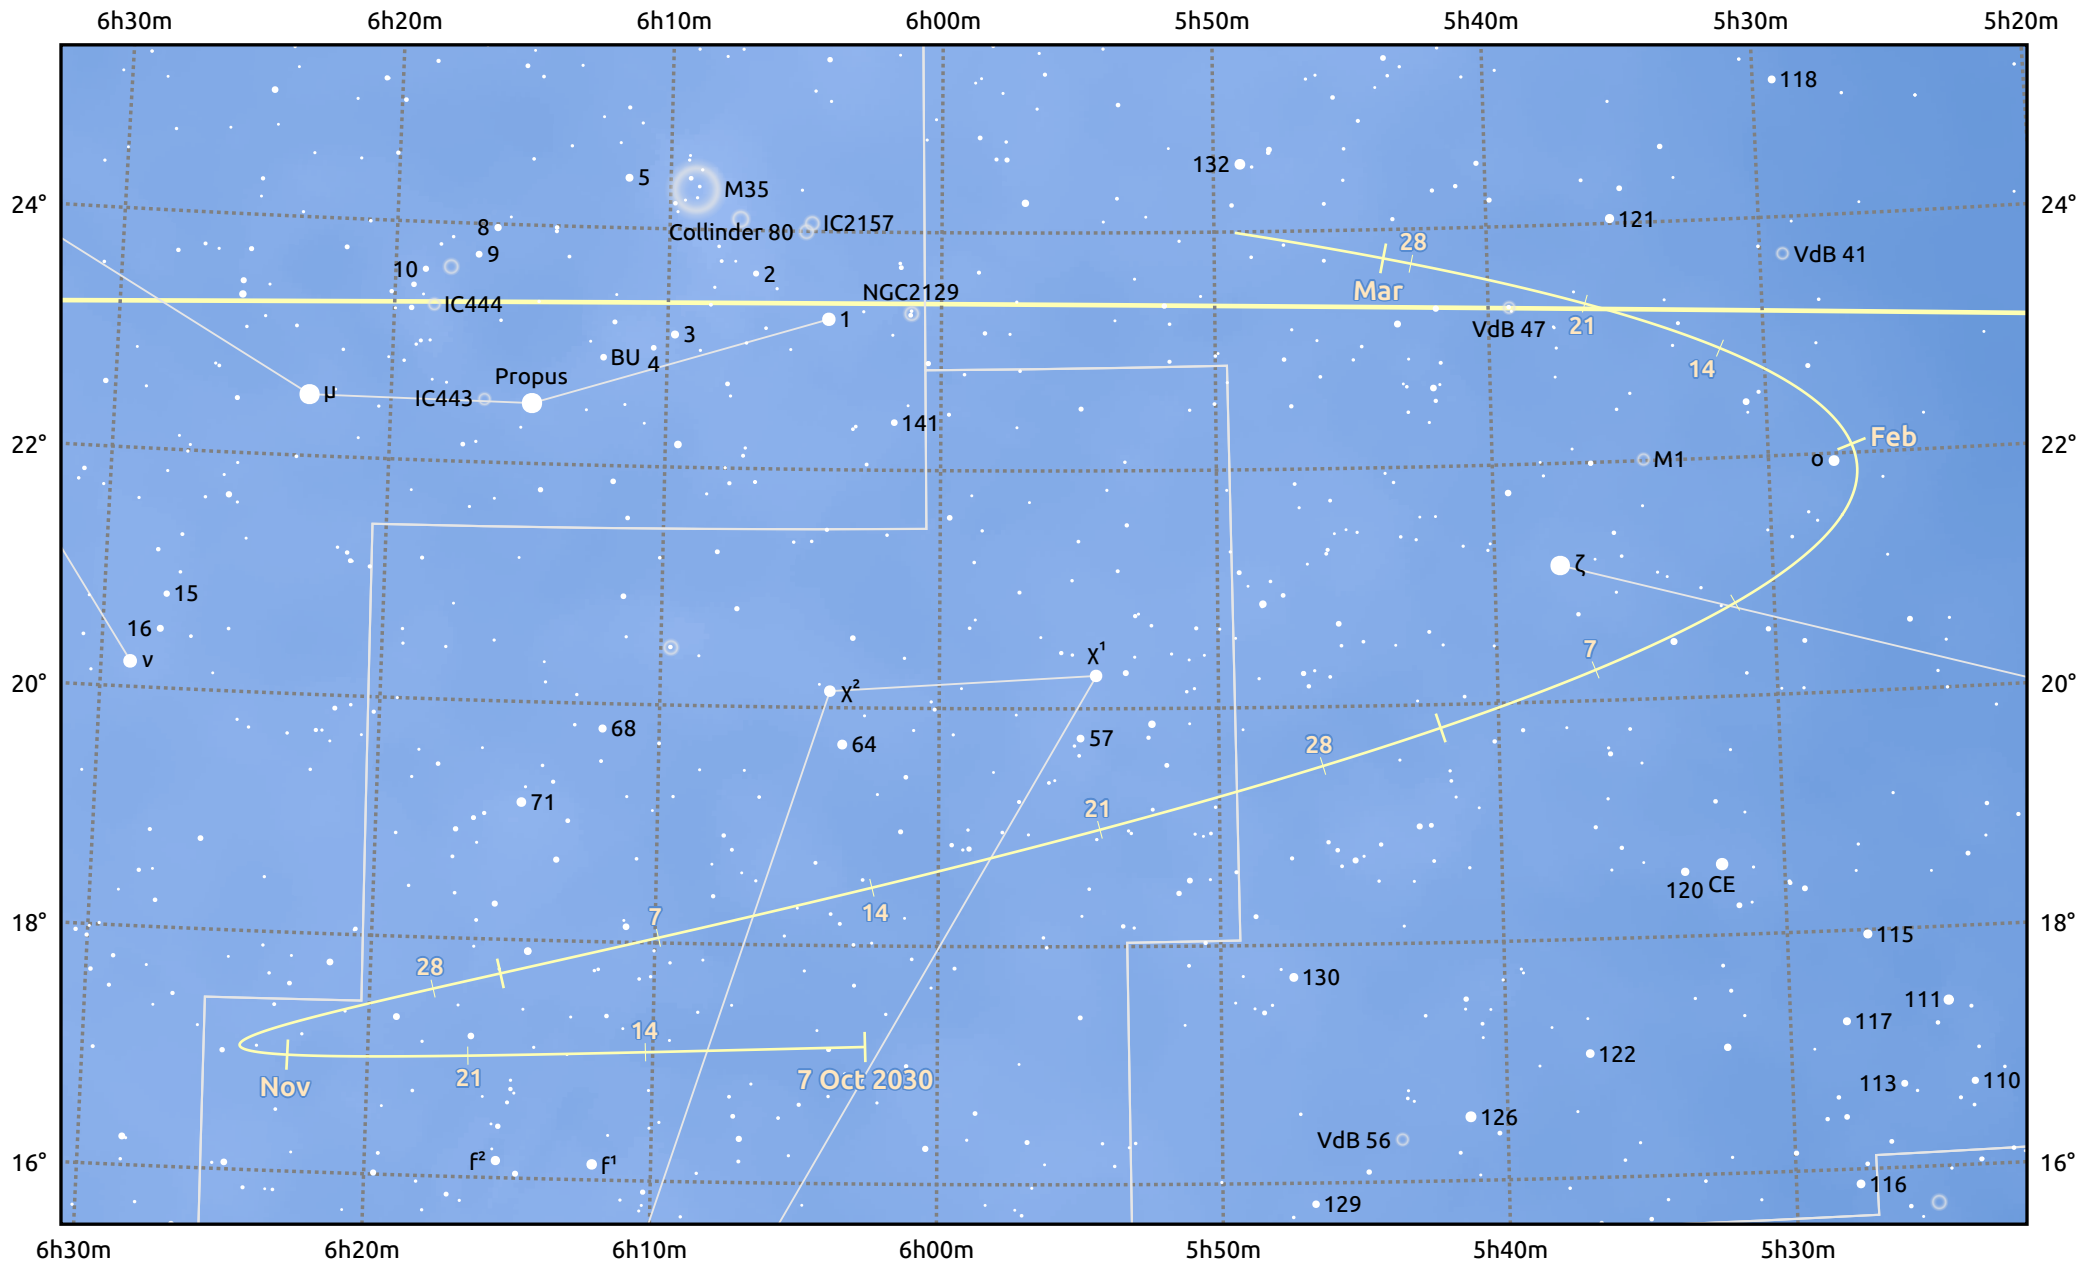

The path of Asteroid 8 Flora around opposition on 21 Dec 2030

© Dominic Ford 2011–2025. Date markers placed at midnight UTC. Downloaded from <https://in-the-sky.org>

Magnitude scale: ·9.0 ·8.0 ·7.0 ·6.0 ·5.0 ·4.0 ●3.0 ●2.0

— Ecliptic Plane

Galaxy Bright nebula Open cluster Globular cluster Planetary nebula

Date	Mag	Phase
2030 Nov 1	9.5	95%
2030 Nov 23	9.0	98%
2030 Dec 1	8.8	99%
2031 Jan 1	8.7	100%
2031 Feb 1	9.7	96%
2031 Feb 13	10.0	95%
2031 Mar 1	10.4	94%