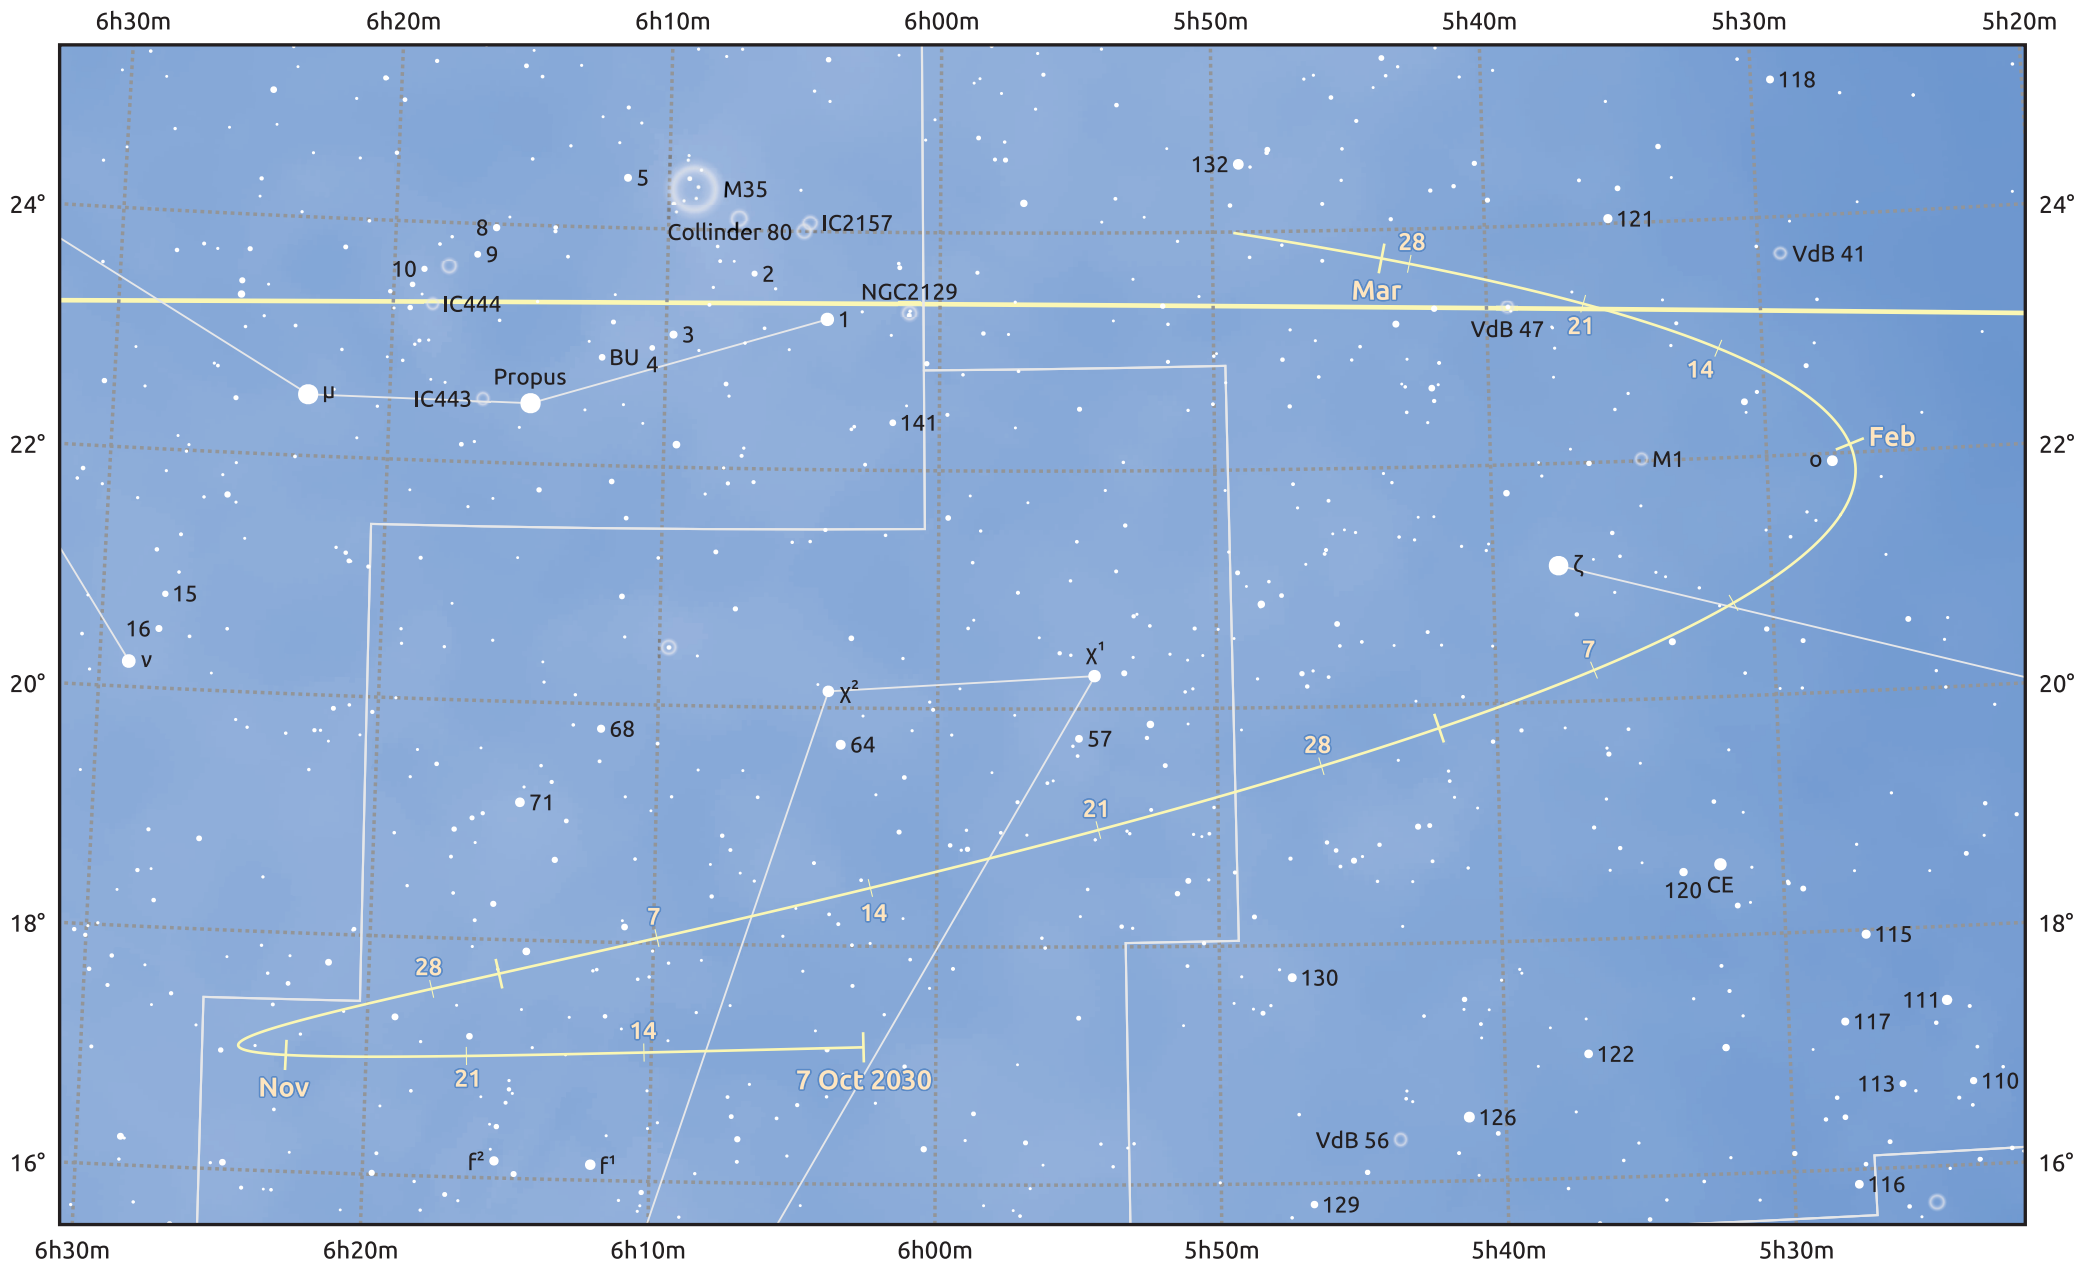

The path of Asteroid 8 Flora around opposition on 21 Dec 2030

© Dominic Ford 2011–2025. Date markers placed at midnight UTC. Downloaded from <https://in-the-sky.org>

Magnitude scale: • 9.0 • 8.0 • 7.0 • 6.0 • 5.0 • 4.0 ● 3.0 ● 2.0

— Ecliptic Plane

Galaxy Bright nebula Open cluster Globular cluster Planetary nebula

Date	Mag	Phase
2030 Nov 1	9.5	95%
2030 Nov 23	9.0	98%
2030 Dec 1	8.8	99%
2031 Jan 1	8.7	100%
2031 Feb 1	9.7	96%
2031 Feb 13	10.0	95%
2031 Mar 1	10.4	94%