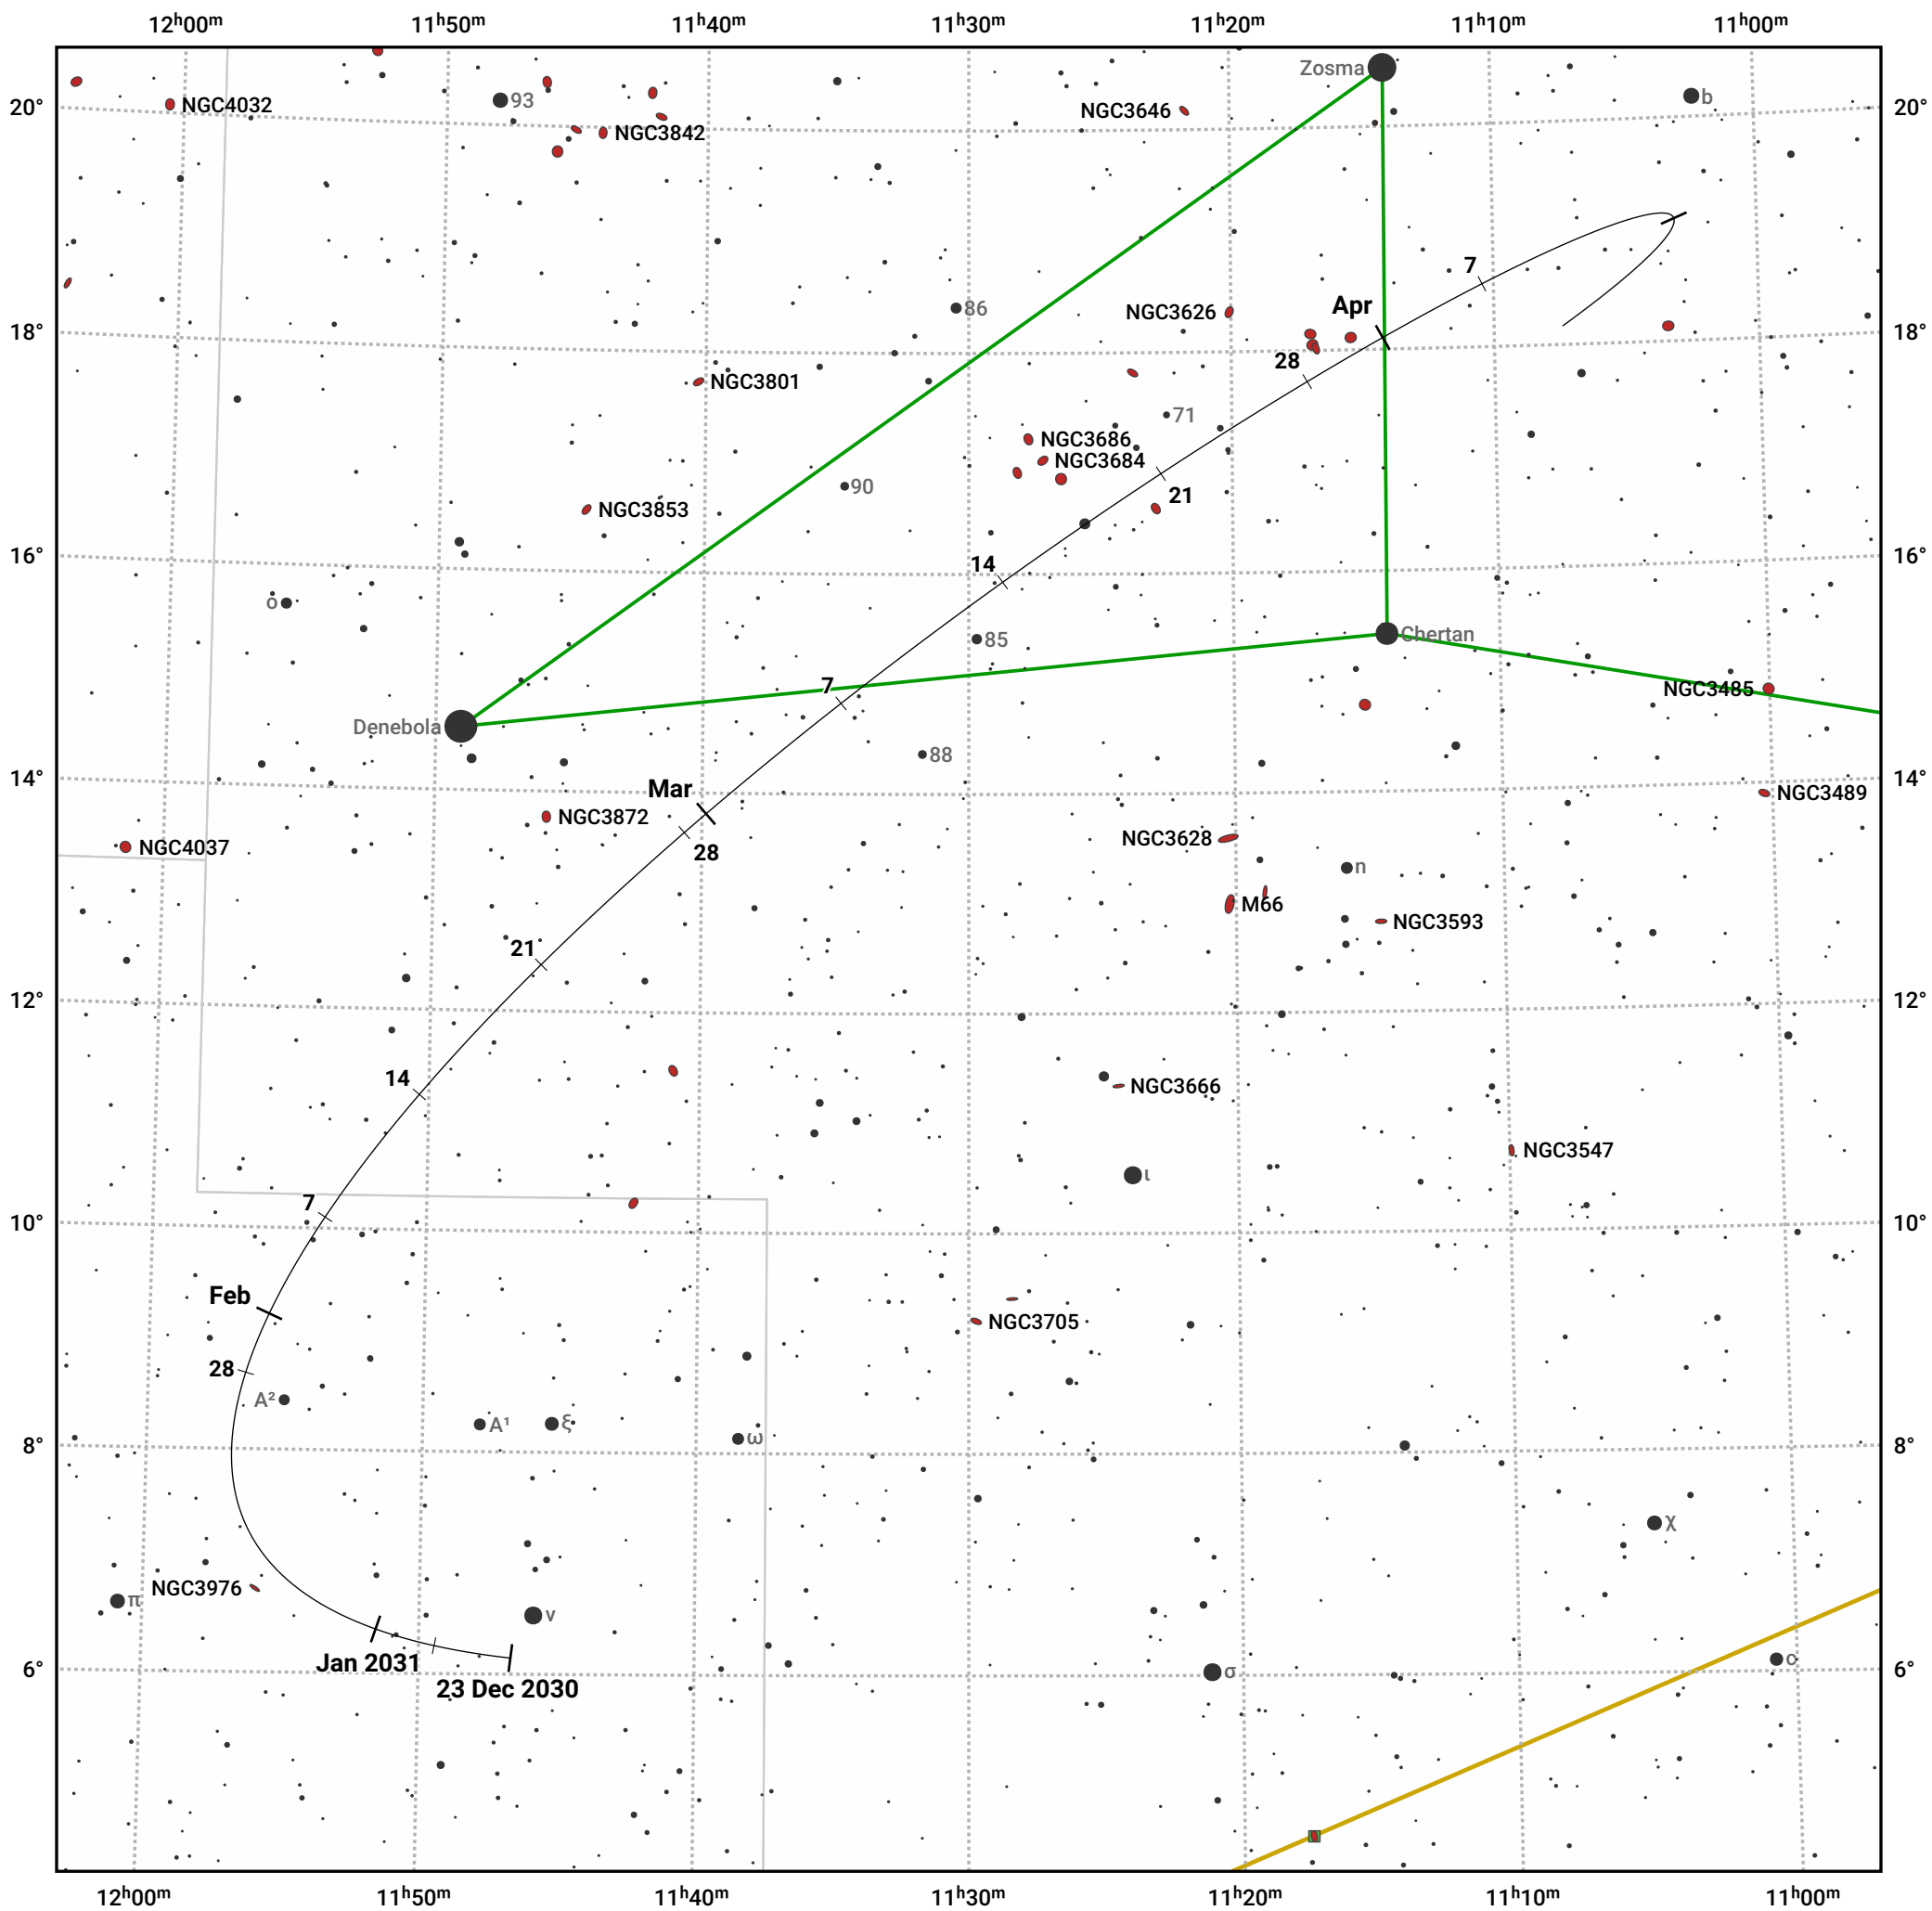

# The path of Asteroid 6 Hebe around opposition on 8 Mar 2031

© Dominic Ford 2011–2024. Date markers placed at midnight UTC. Downloaded from <https://in-the-sky.org>

Magnitude scale: 10.0 9.0 8.0 7.0 6.0 5.0 4.0 3.0 2.0

— Ecliptic Plane

Galaxy Bright nebula Open cluster Globular cluster

Date	Mag
2031 Jan 1	10.6
2031 Feb 1	10.1
2031 Feb 22	9.7
2031 Mar 1	9.6
2031 Apr 1	10.0
2031 May 1	10.6
2031 May 9	10.7