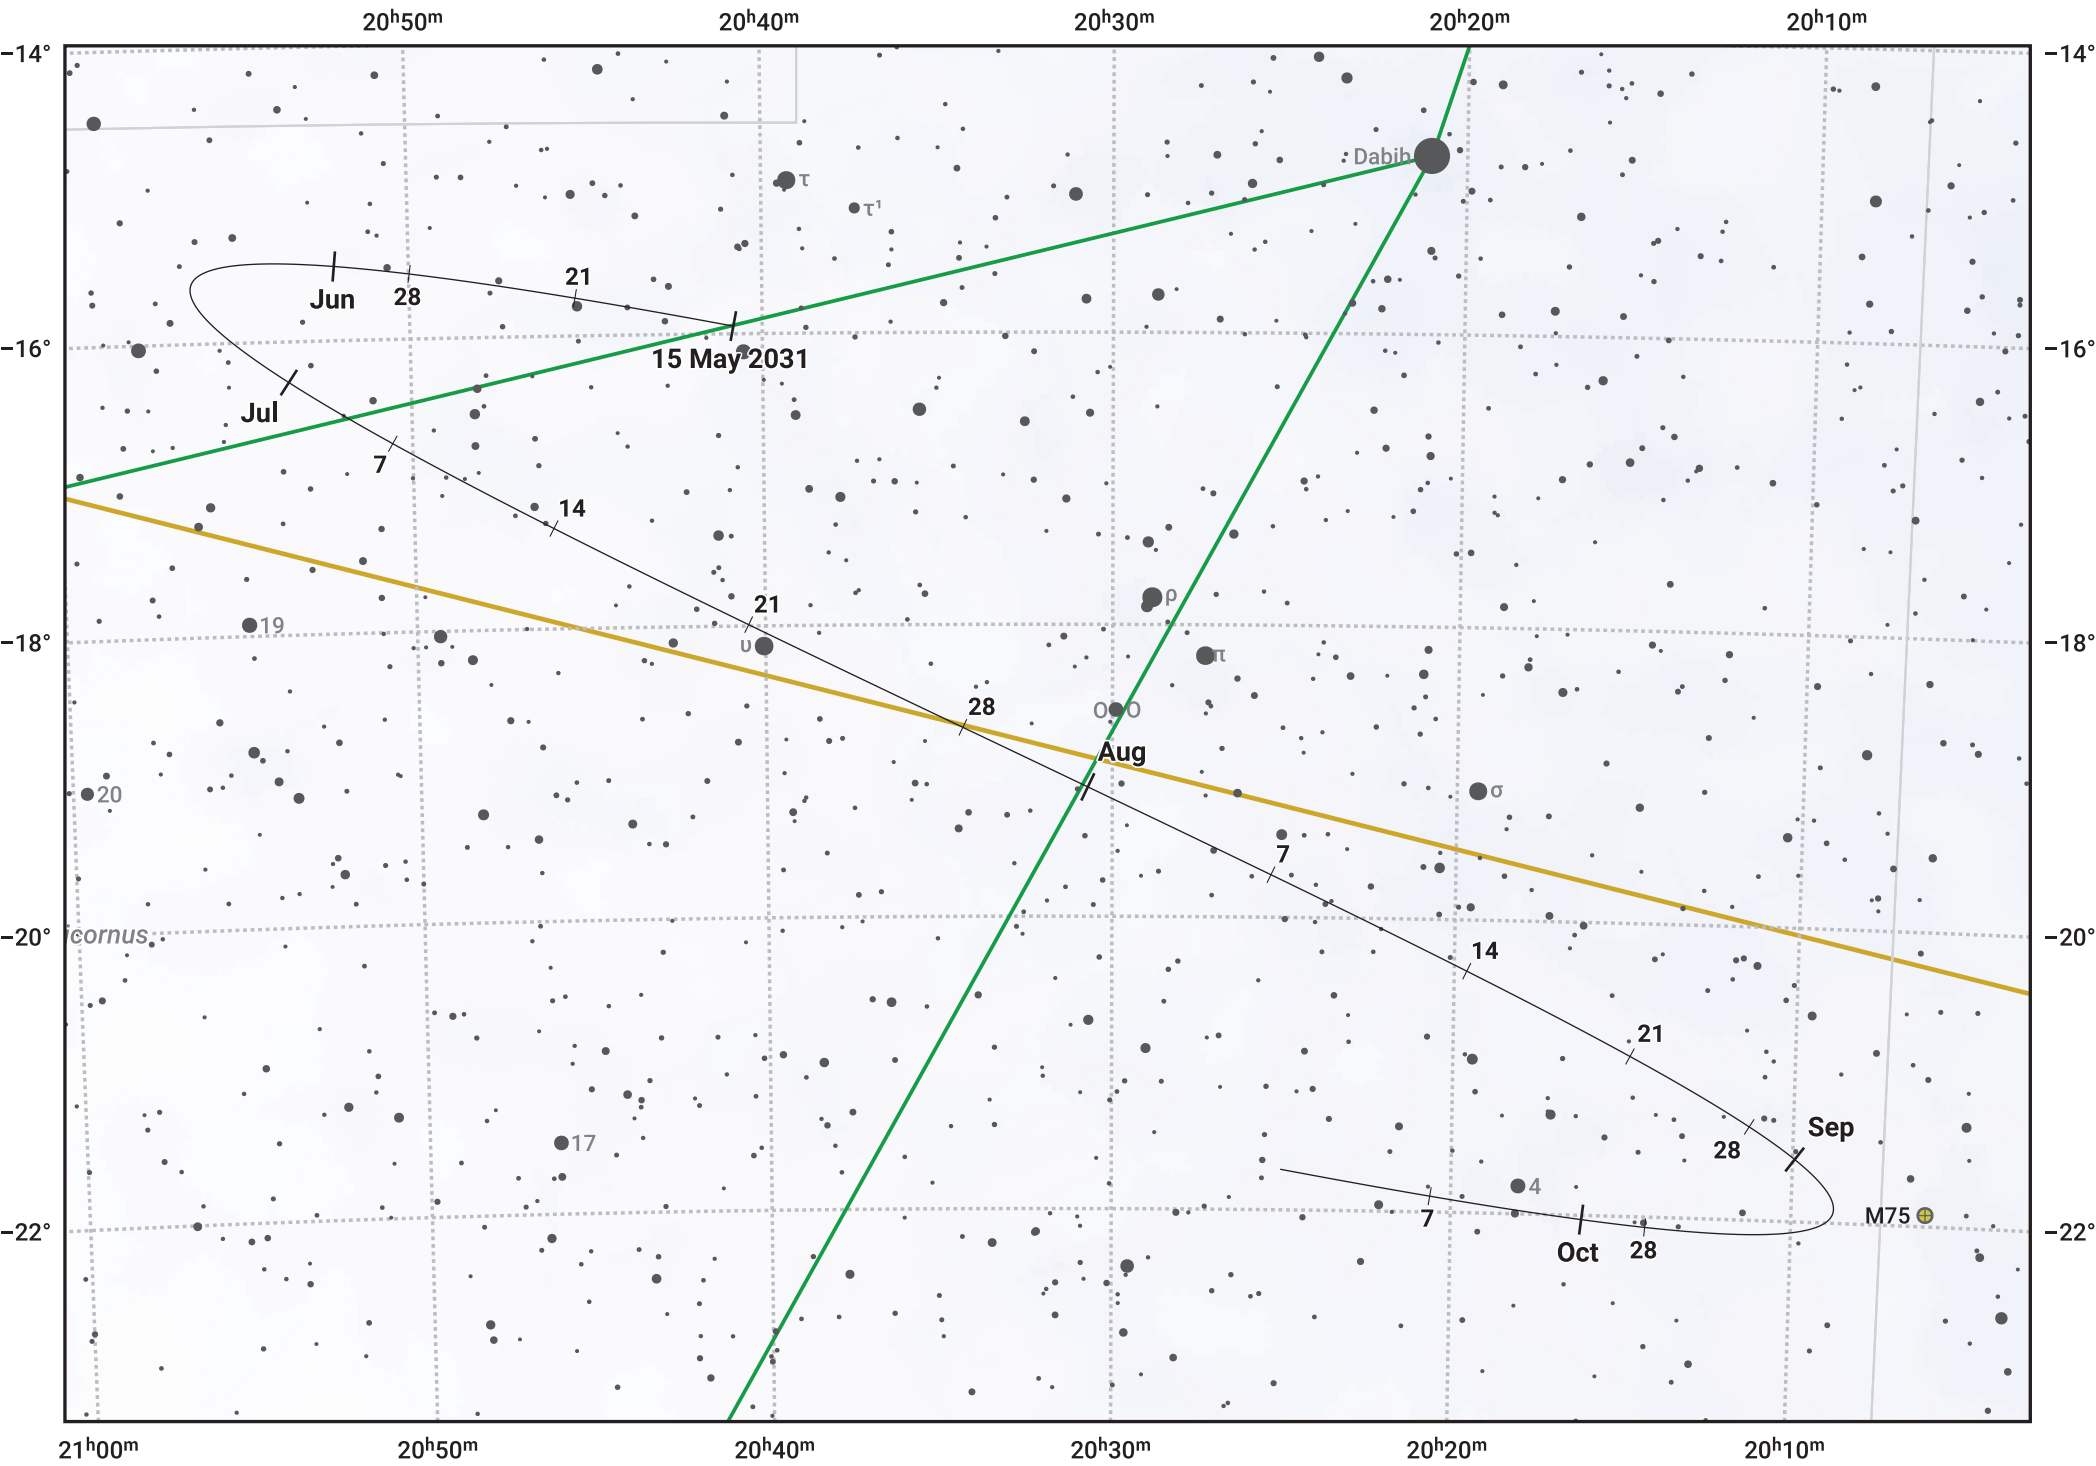

# The path of Asteroid 11 Parthenope around opposition on 29 Jul 2031

© Dominic Ford 2011–2024. Date markers placed at midnight UTC. Downloaded from <https://in-the-sky.org>

Magnitude scale: 10.0 9.0 8.0 7.0 6.0 5.0 4.0 3.0

— Ecliptic Plane

Galaxy Bright nebula Open cluster Globular cluster

Date	Mag	Phase
2031 Jun 1	10.6	96%
2031 Jun 30	9.9	98%
2031 Jul 1	9.8	98%
2031 Aug 1	9.0	100%
2031 Sep 1	9.9	98%
2031 Oct 1	10.6	96%