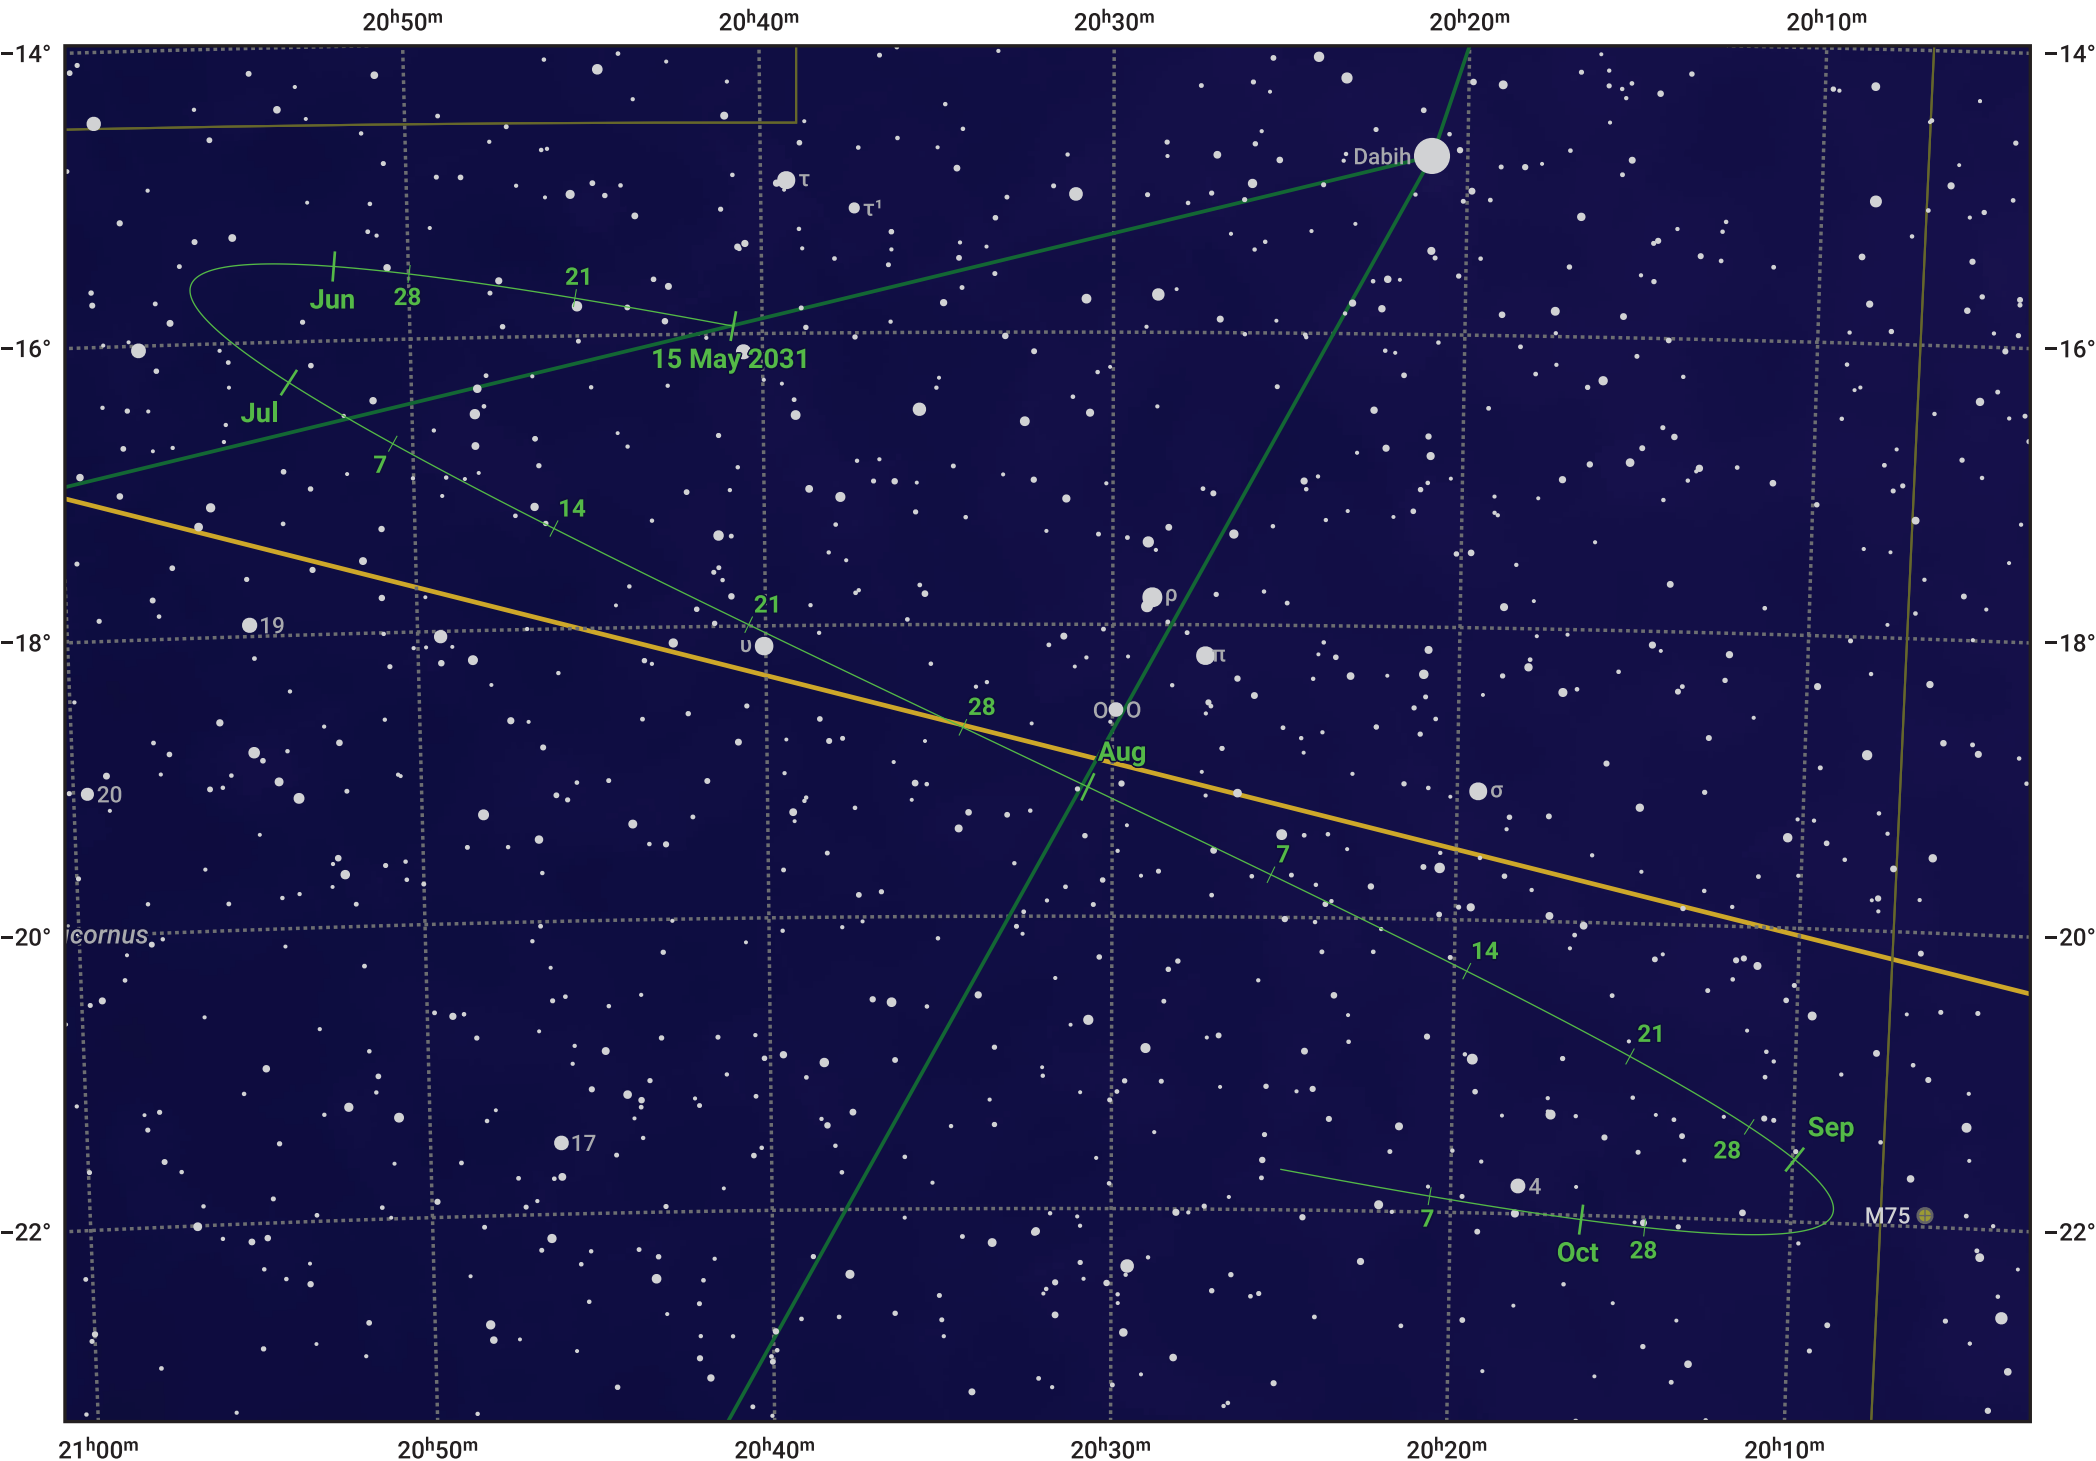

The path of Asteroid 11 Parthenope around opposition on 29 Jul 2031

© Dominic Ford 2011–2024. Date markers placed at midnight UTC. Downloaded from <https://in-the-sky.org>

Magnitude scale: 10.0 9.0 8.0 7.0 6.0 5.0 4.0 3.0

— Ecliptic Plane

Galaxy Bright nebula Open cluster Globular cluster

Date	Mag	Phase
2031 Jun 1	10.6	96%
2031 Jun 30	9.9	98%
2031 Jul 1	9.8	98%
2031 Aug 1	9.0	100%
2031 Sep 1	9.9	98%
2031 Oct 1	10.6	96%