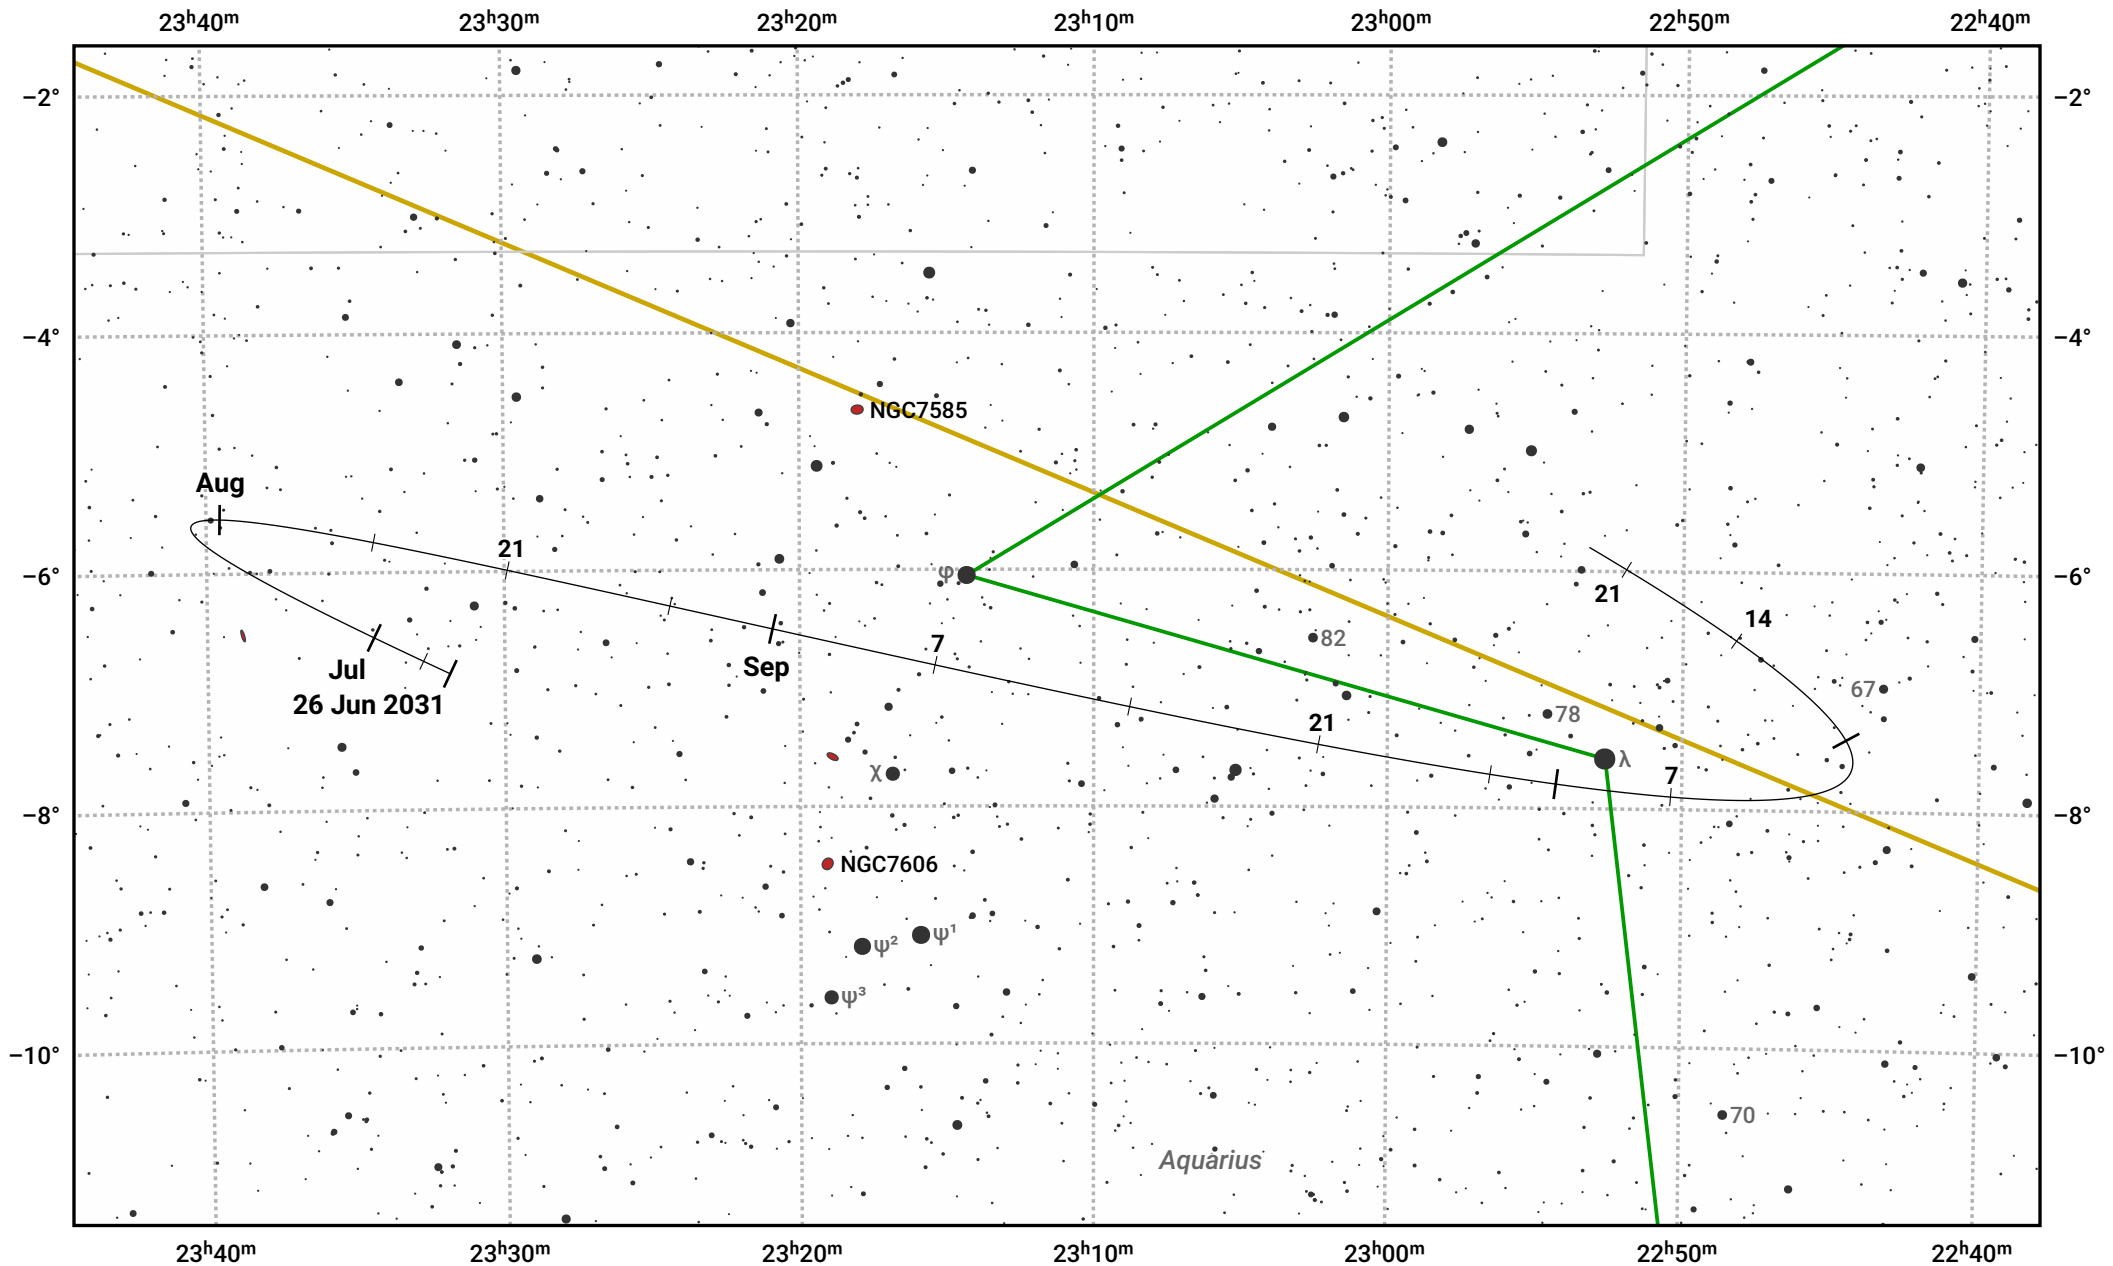

The path of Asteroid 29 Amphitrite around opposition on 9 Sep 2031

© Dominic Ford 2011–2024. Date markers placed at midnight UTC. Downloaded from <https://in-the-sky.org>

Magnitude scale: 11.0 10.0 9.0 8.0 7.0 6.0 5.0 4.0 3.0

— Ecliptic Plane

Galaxy Bright nebula Open cluster Globular cluster

Date	Mag	Phase
2031 Jul 1	10.6	96%
2031 Aug 1	10.0	98%
2031 Aug 14	9.7	99%
2031 Sep 1	9.2	100%
2031 Oct 1	9.5	99%
2031 Nov 1	10.2	97%